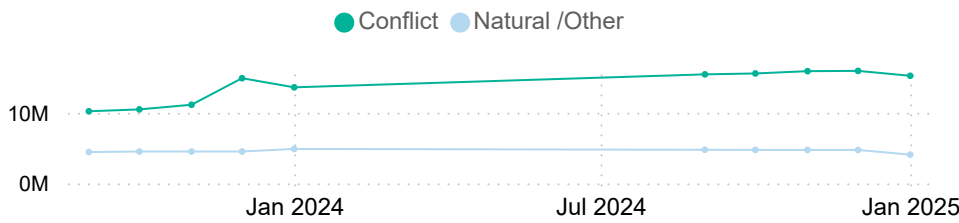

19.3M
Total IDPs in the EHAGL Region

15.2M
Conflict induced IDPs

4.1M
Natural disaster IDPs

IDPs by host country

*Figures from DTM Ethiopia - National Displacement Report 20

Total IDPs in the EHAGL Region