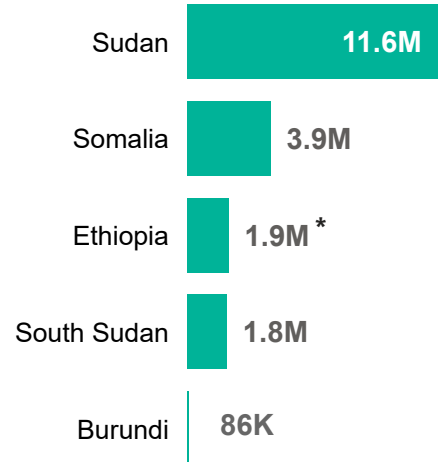

19.3M
Total IDPs in the EHAGL Region

15.2M
Conflict induced IDPs

4.1M
Natural disaster IDPs

IDPs by host country

*Figures from DTM Ethiopia - National Displacement Report 20

Total IDPs in the EHAGL Region