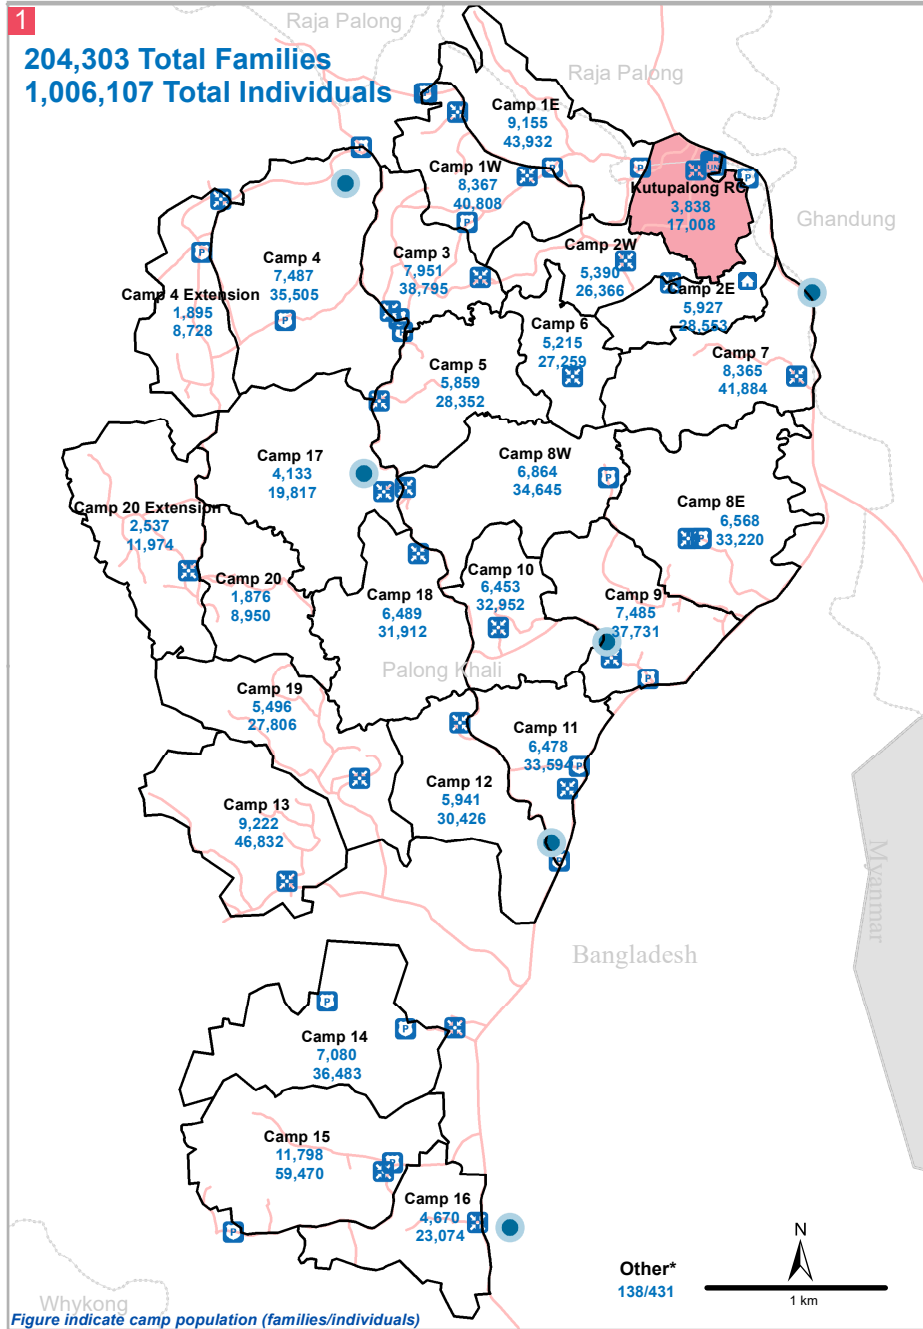

*Refugees pending validation of exact camp location.
The boundaries and names shown and the designations used on this map do not imply official endorsement or acceptance by the United Nations.

Annex IV

Legend

- Camp in Charge office
- Police Post
- UNHCR Office
- Transit Center
- Registration Center
- Main Road
- Camp Boundary
- Union Boundary
- International Boundary
- Registered Camp