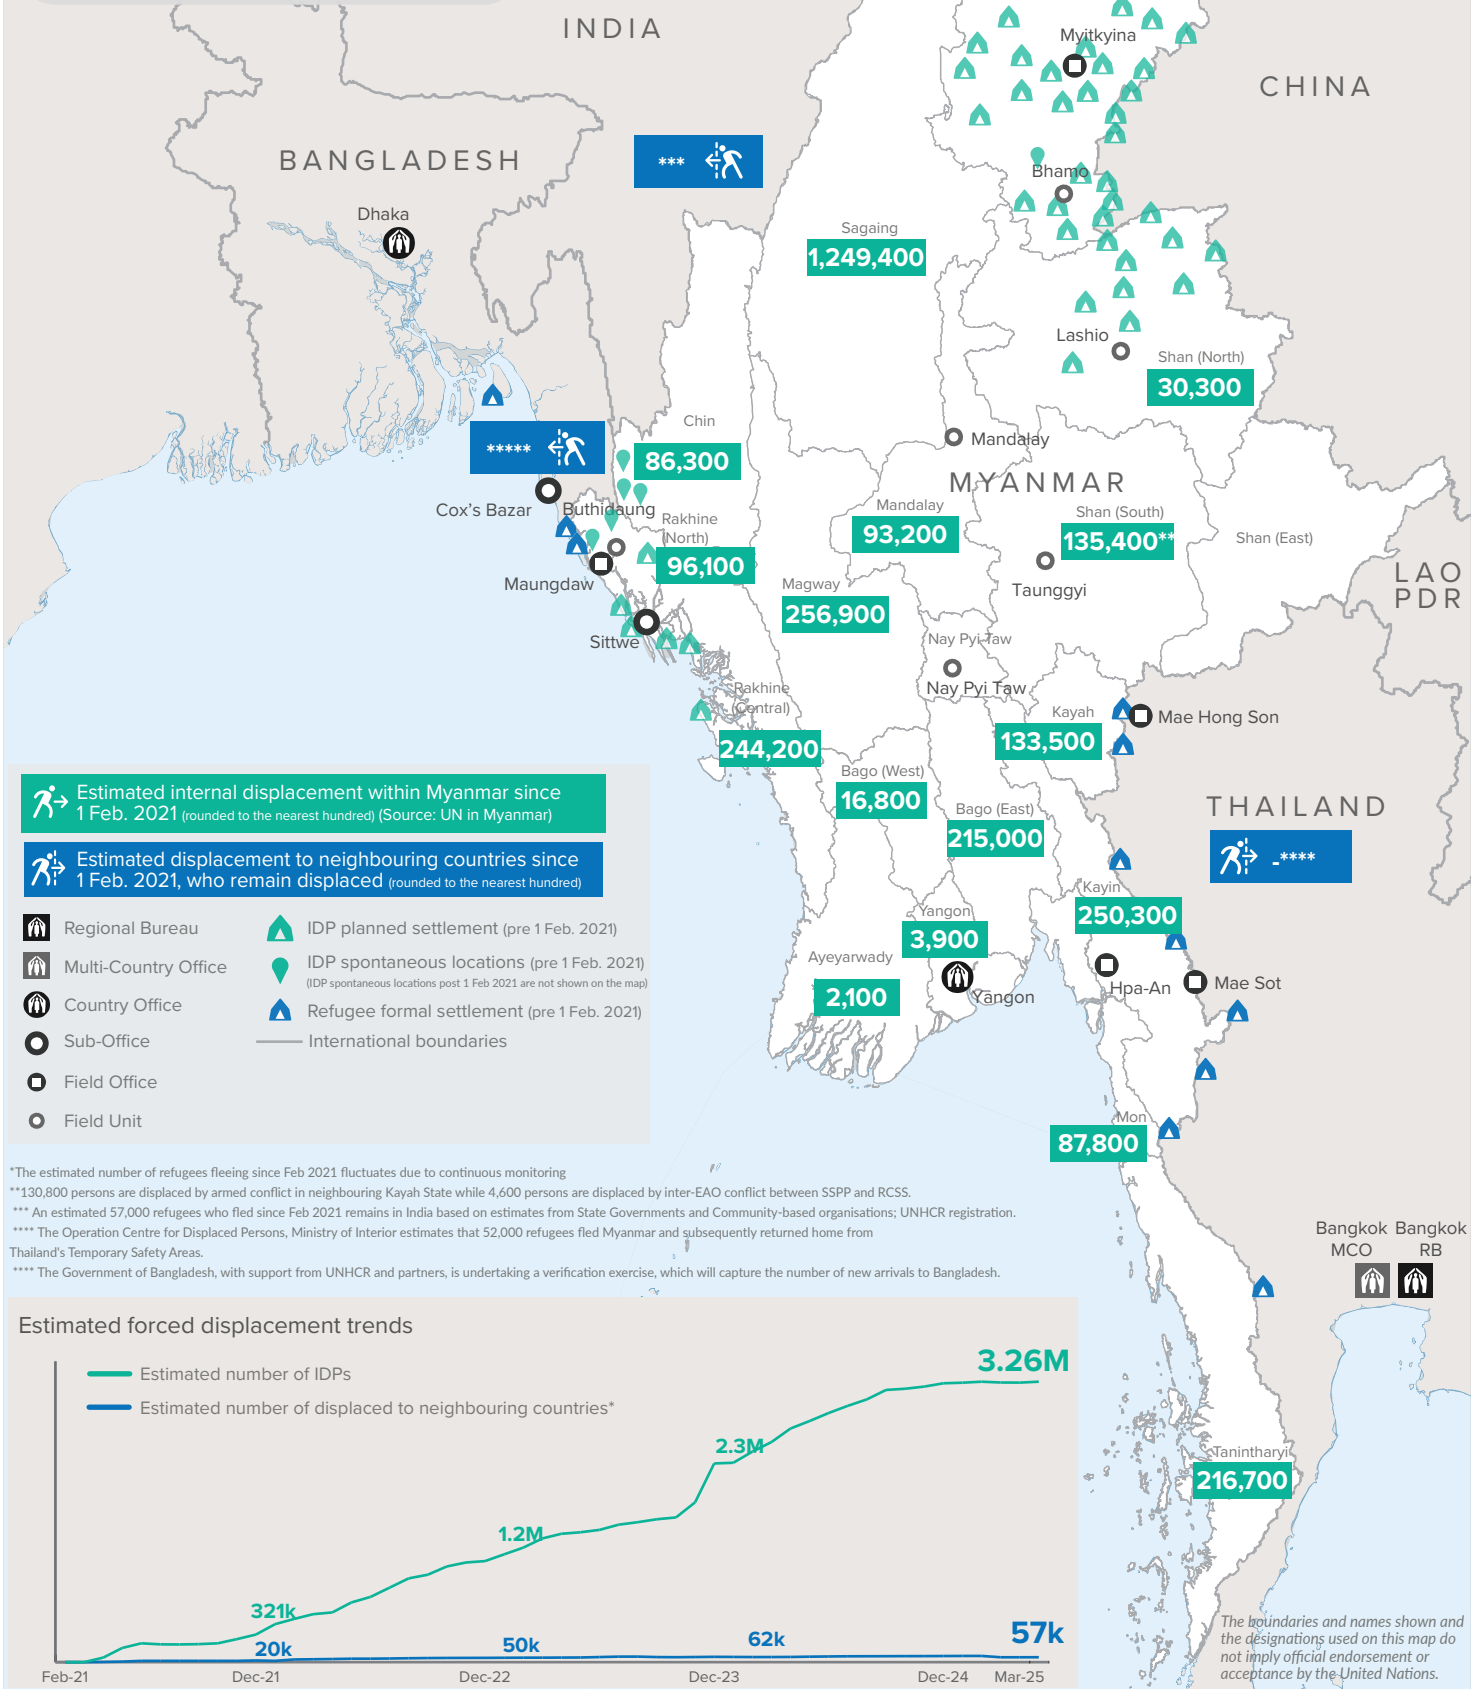

**Key figures**

 **3,265,300**  
estimated number of IDPs

 **57,000\***  
estimated number of displaced to neighbouring countries

**Key figures**

**3,535,300**

Estimated total IDPs within Myanmar

**270,000**

 Estimated # of IDPs displaced prior to 1 Feb 2021  
 (As of 31 Dec, 2024)

**3,265,300**

 Estimated # of IDPs displaced post 1 Feb 2021  
 (As of 17 Mar, 2025)

 Prior to 1 Feb 2021

 Post 1 Feb 2021

Source : UN in Myanmar

The boundaries and names shown and the designations used on this map do not imply official endorsement or acceptance by the United Nations.