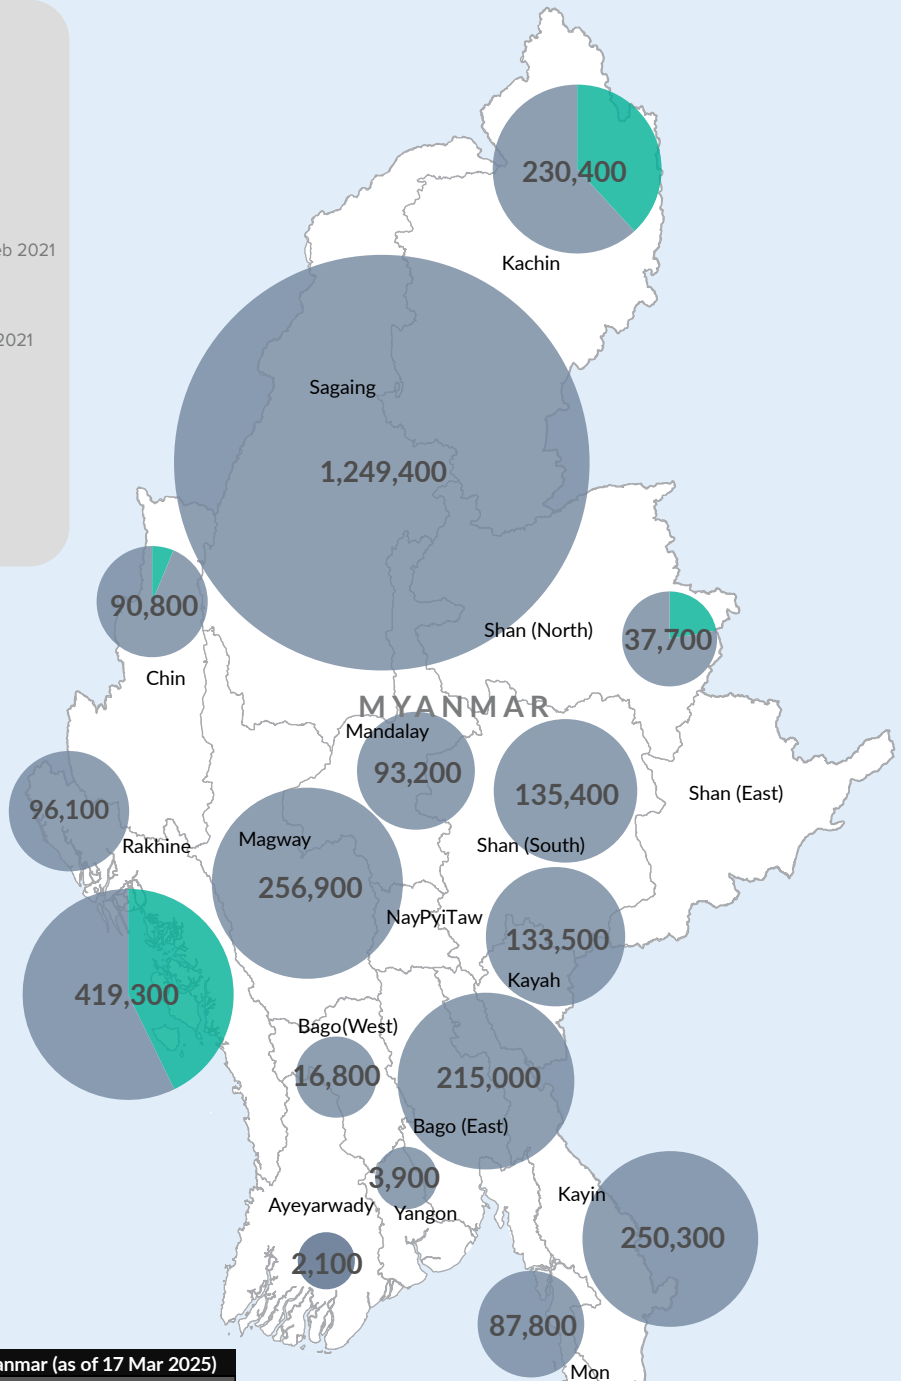

**Key figures**

 **3,265,300**  
estimated number of IDPs

 **57,000\***  
estimated number of displaced to neighbouring countries

**Key figures**

**3,535,300**

Estimated total IDPs within Myanmar

**270,000**

 Estimated # of IDPs displaced prior to 1 Feb 2021  
 (As of 31 Dec, 2024)

**3,265,300**

 Estimated # of IDPs displaced post 1 Feb 2021  
 (As of 17 Mar, 2025)

 Prior to 1 Feb 2021

 Post 1 Feb 2021

Source : UN in Myanmar

The boundaries and names shown and the designations used on this map do not imply official endorsement or acceptance by the United Nations.