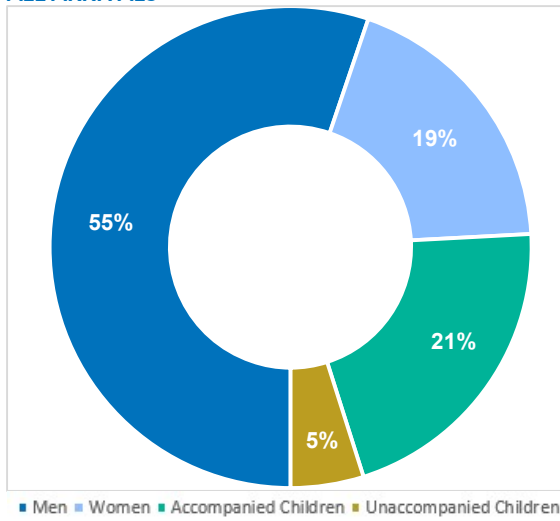

## January 2025

Monthly arrivals trends: 2023, 2024 and 2025 (persons)

Cyprus' geographical context

### Age-Gender Breakdown ALL ARRIVALS

### TOP 5 COUNTRIES OF ORIGIN OF NEW ARRIVALS

Note: For an overview of asylum applications and decisions, please see our monthly [Country Fact Sheet](#).

Total arrivals in 2024: **6,097** persons

**-44%** compared with **10,920** in 2023.