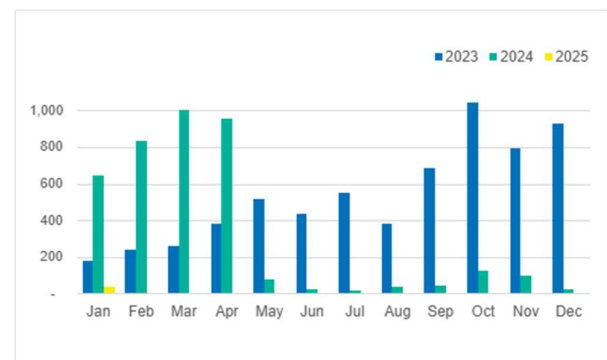

## January 2025

Monthly arrivals trends: 2023, 2024 and 2025 (persons)

Cyprus' geographical context

### Age-Gender Breakdown ALL ARRIVALS

### SEA ARRIVALS BY MONTH / YEAR

Total arrivals in 2024: **6,097** persons

**-44%** compared with **10,920** in 2023.