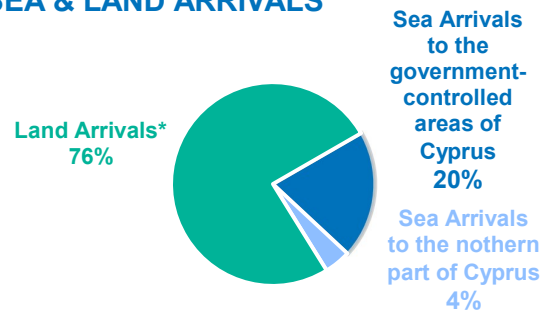

SEA & LAND ARRIVALS

*Land arrivals include individuals who arrived in the northern part of Cyprus by air and crossed the Green Line into the government-controlled areas of Cyprus.