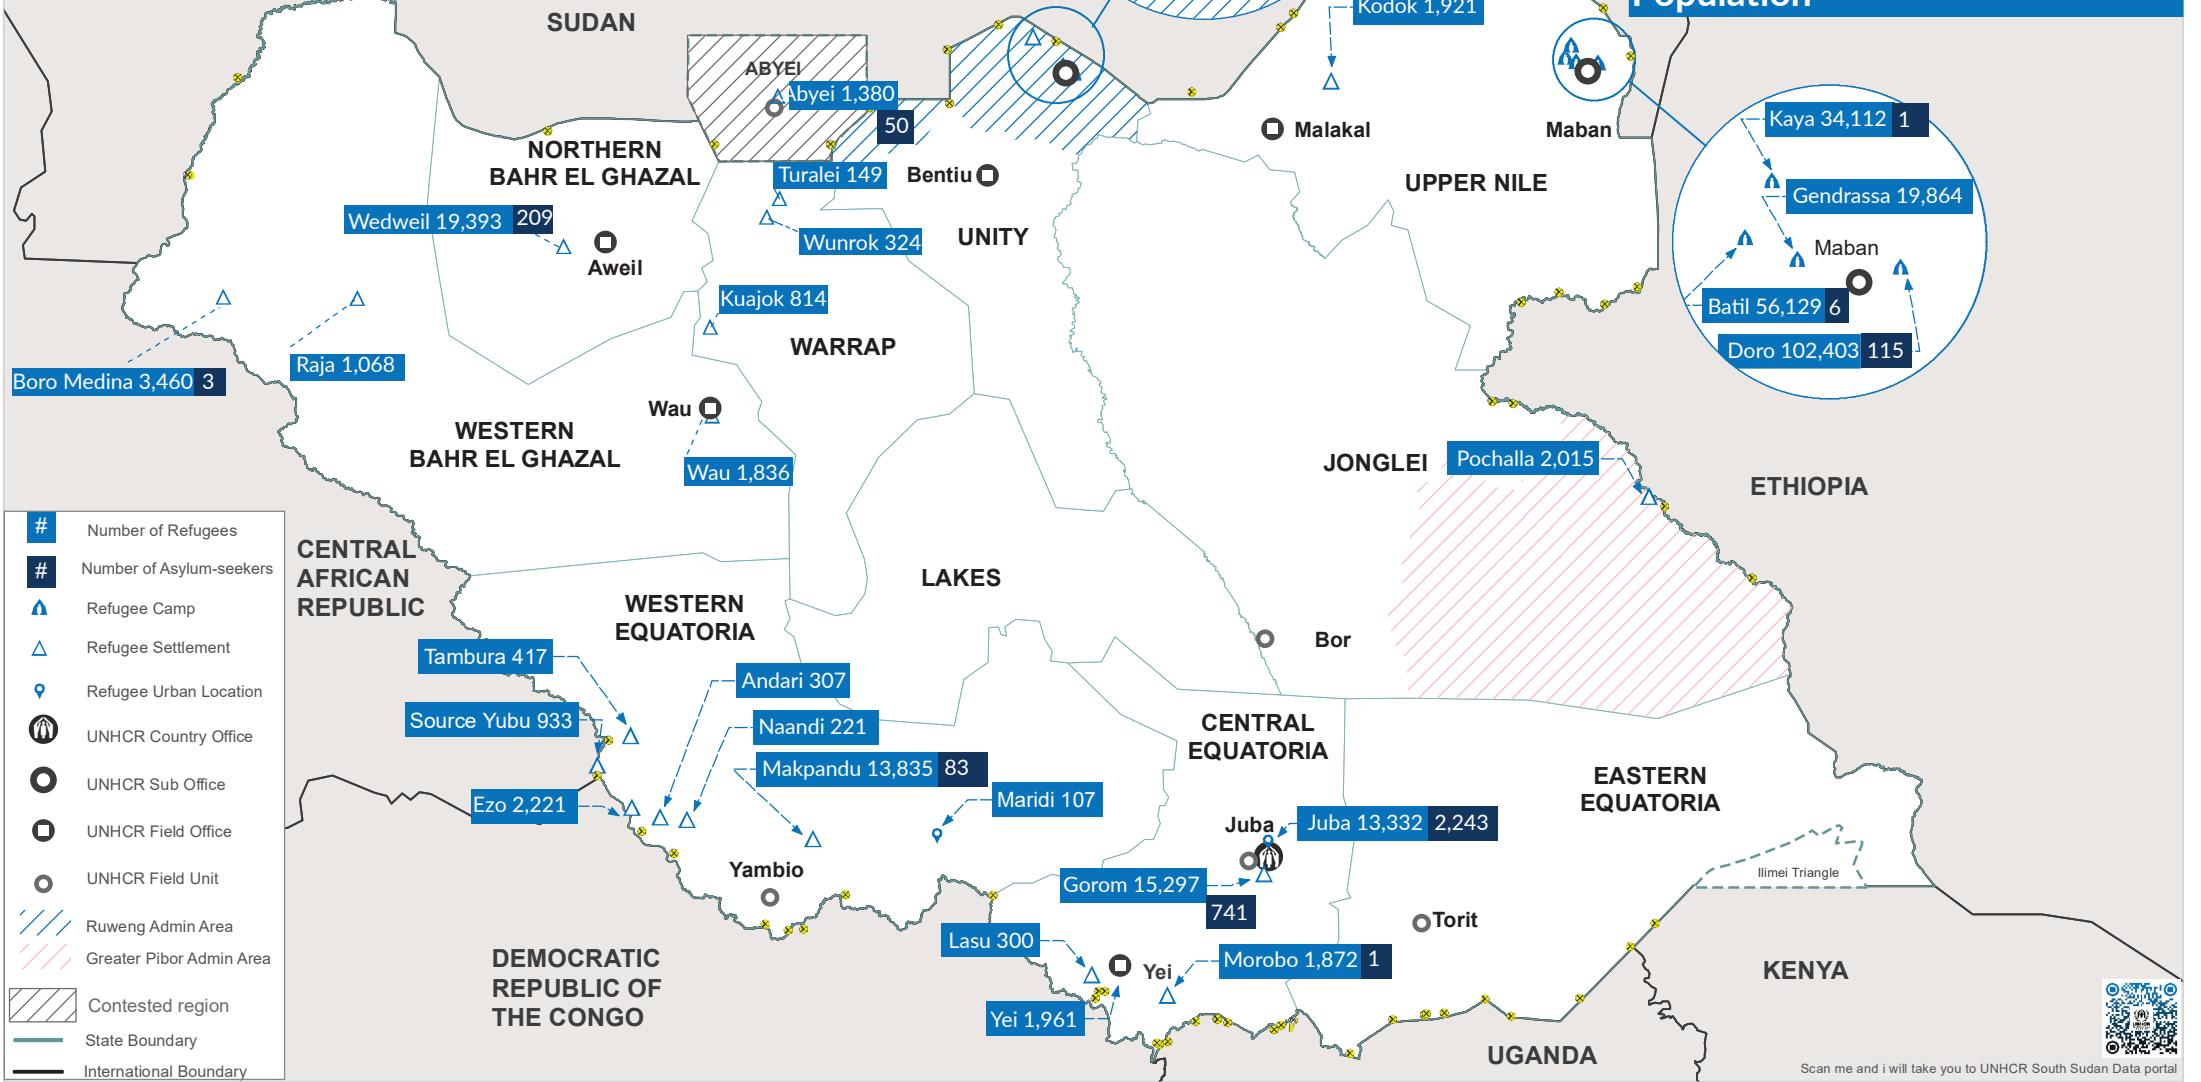

State	Total Population	Refugee Population	Asylum-seeker Population	Refugee Population percentage
Upper Nile	268,878	268,617	261	49%
Unity	132,706	132,698	8	24%
Central Equatoria	35,747	32,762	2,985	6%
Northern Bahr El Ghazal	19,602	19,393	209	4%
Western Equatoria	18,124	18,041	83	3%
Western Bahr El Ghazal	6,367	6,364	3	1%
Jonglei	2,015	2,015	0	0%
Abyei (Contested)	1,430	1,380	50	0%
Warrap	1,287	1,287	0	0%
Others	61,880	61,880	0	11%
<b>Grand Total</b>	<b>548,036</b>	<b>544,437</b>	<b>3,599</b>	<b>100%</b>

**548,036**  
Total Refugee and Asylum-seeker Population

The boundaries and names shown and designations used on this map does not imply official endorsement of or acceptance by the United Nations or UNHCR. Final boundary between the Republic of Sudan and the Republic of South Sudan and final status of Abyei area are not yet determined.