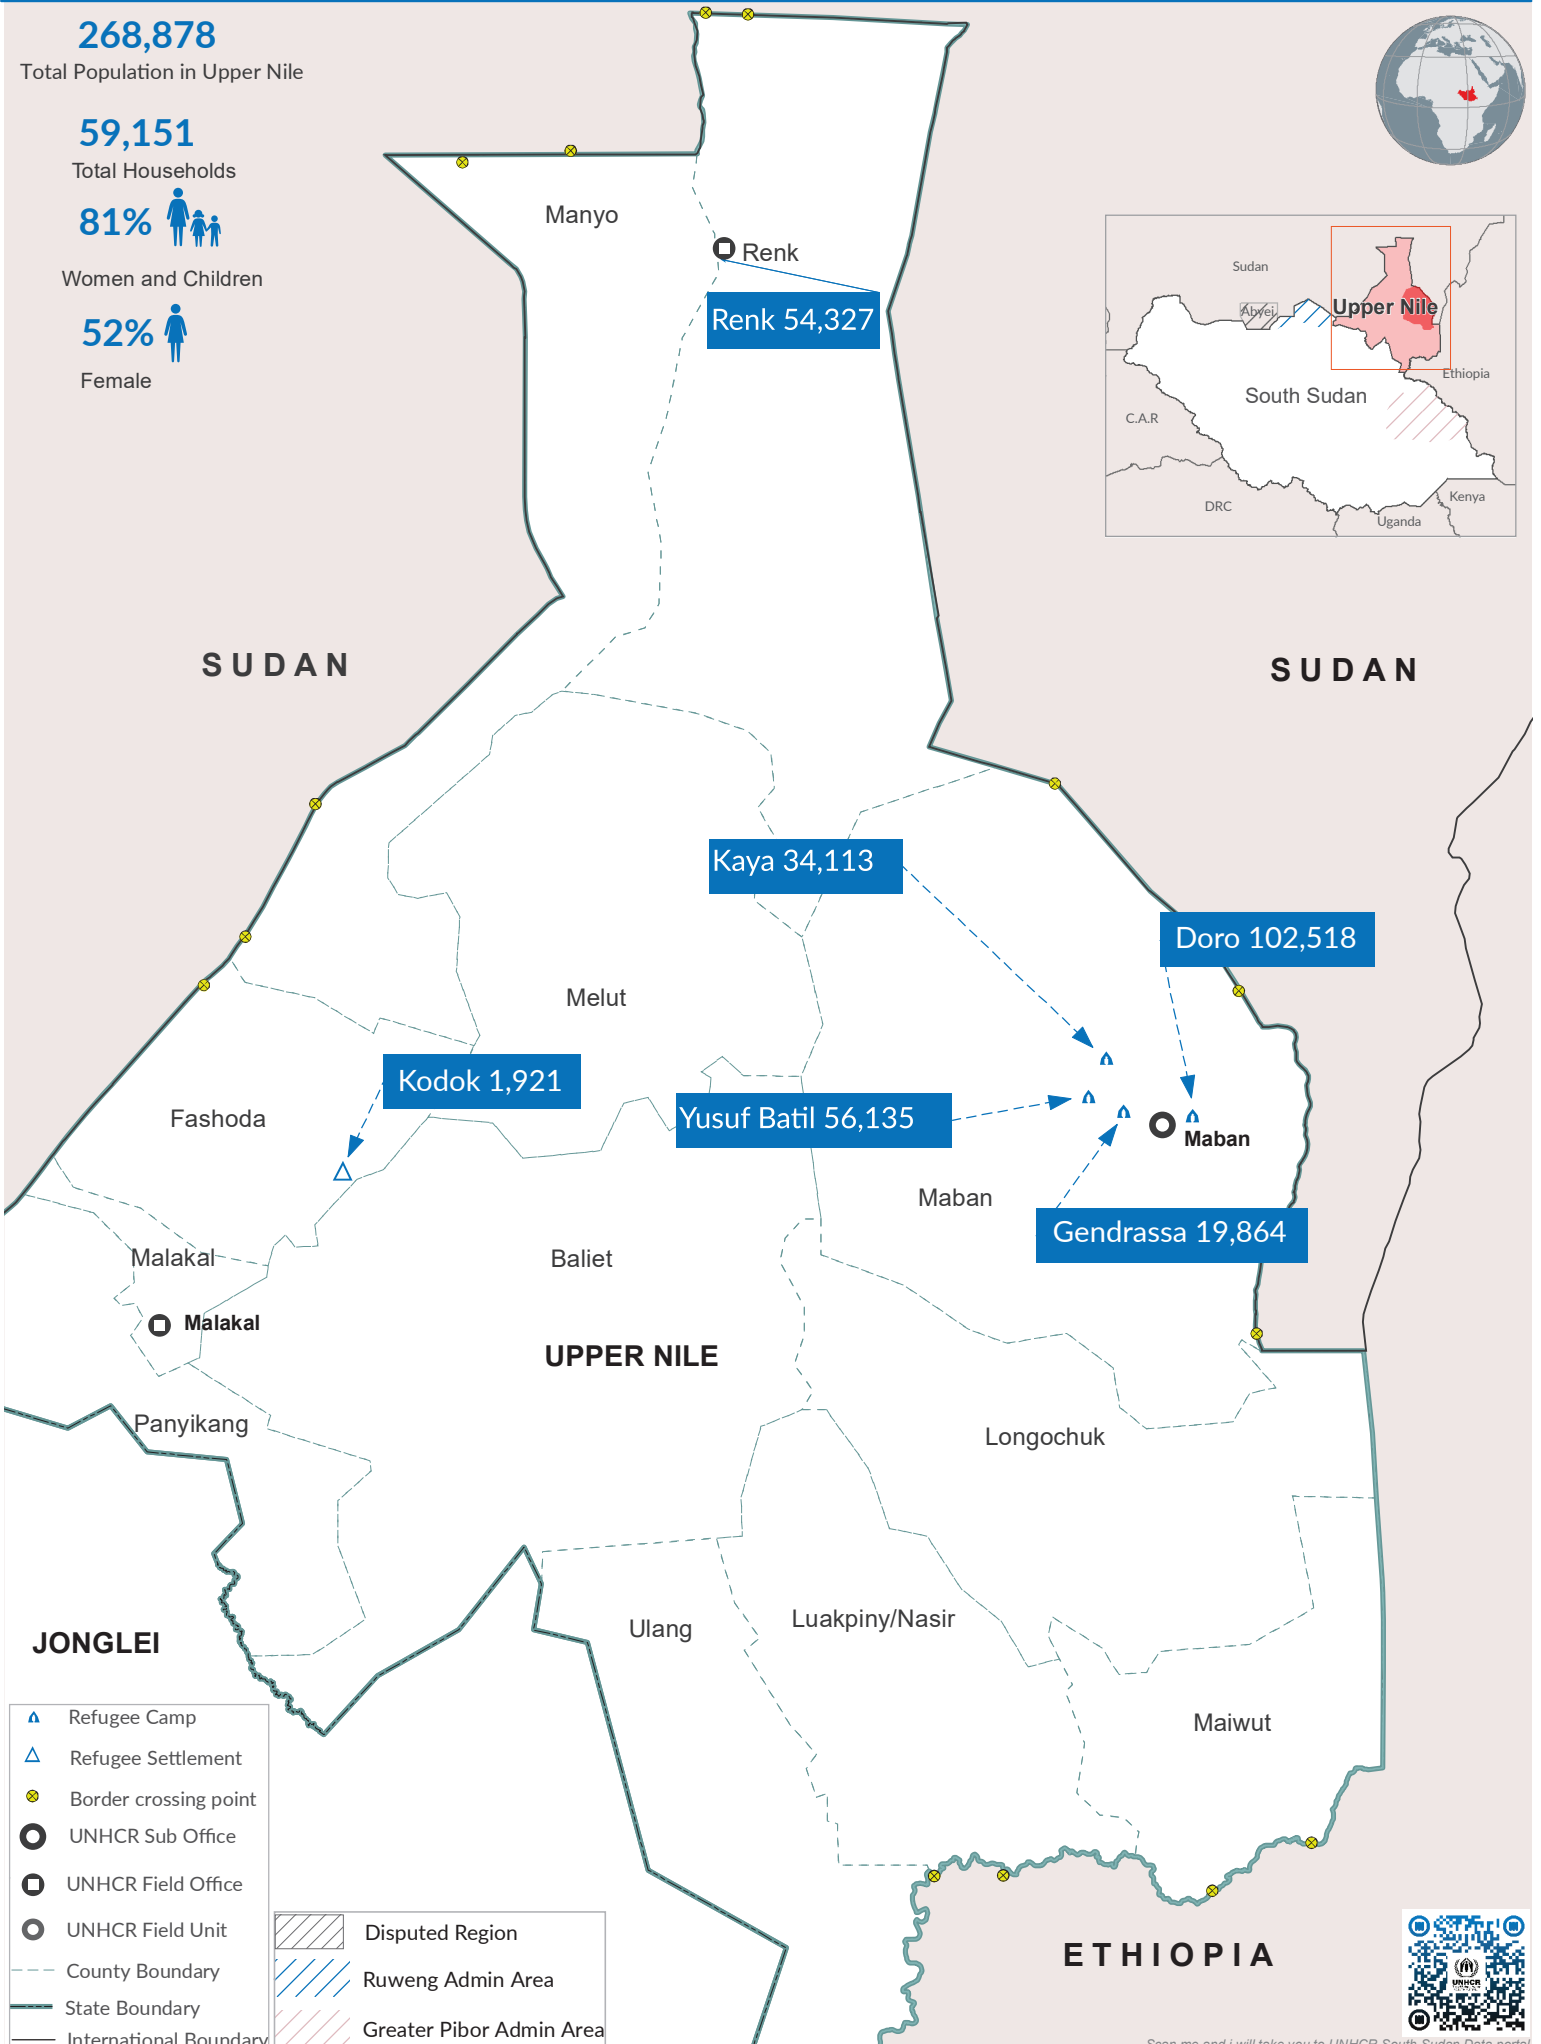

268,878

Total Population in Upper Nile

59,151

Total Households

81%

Women and Children

52%

Female

SUDAN

SUDAN

UPPER NILE

JONGLEI

ETHIOPIA

- Refugee Camp
- Refugee Settlement
- Border crossing point
- UNHCR Sub Office
- UNHCR Field Office
- UNHCR Field Unit
- County Boundary
- State Boundary
- International Boundary

- Disputed Region
- Ruweng Admin Area
- Greater Pibor Admin Area

Scan me and i will take you to UNHCR South Sudan Data portal

The boundaries and names shown and designations used on this map does not imply official endorsement of or acceptance by the United Nations or UNHCR. Final boundary between the Republic of Sudan and the Republic of South Sudan and final status of Abyei area are not yet determined.