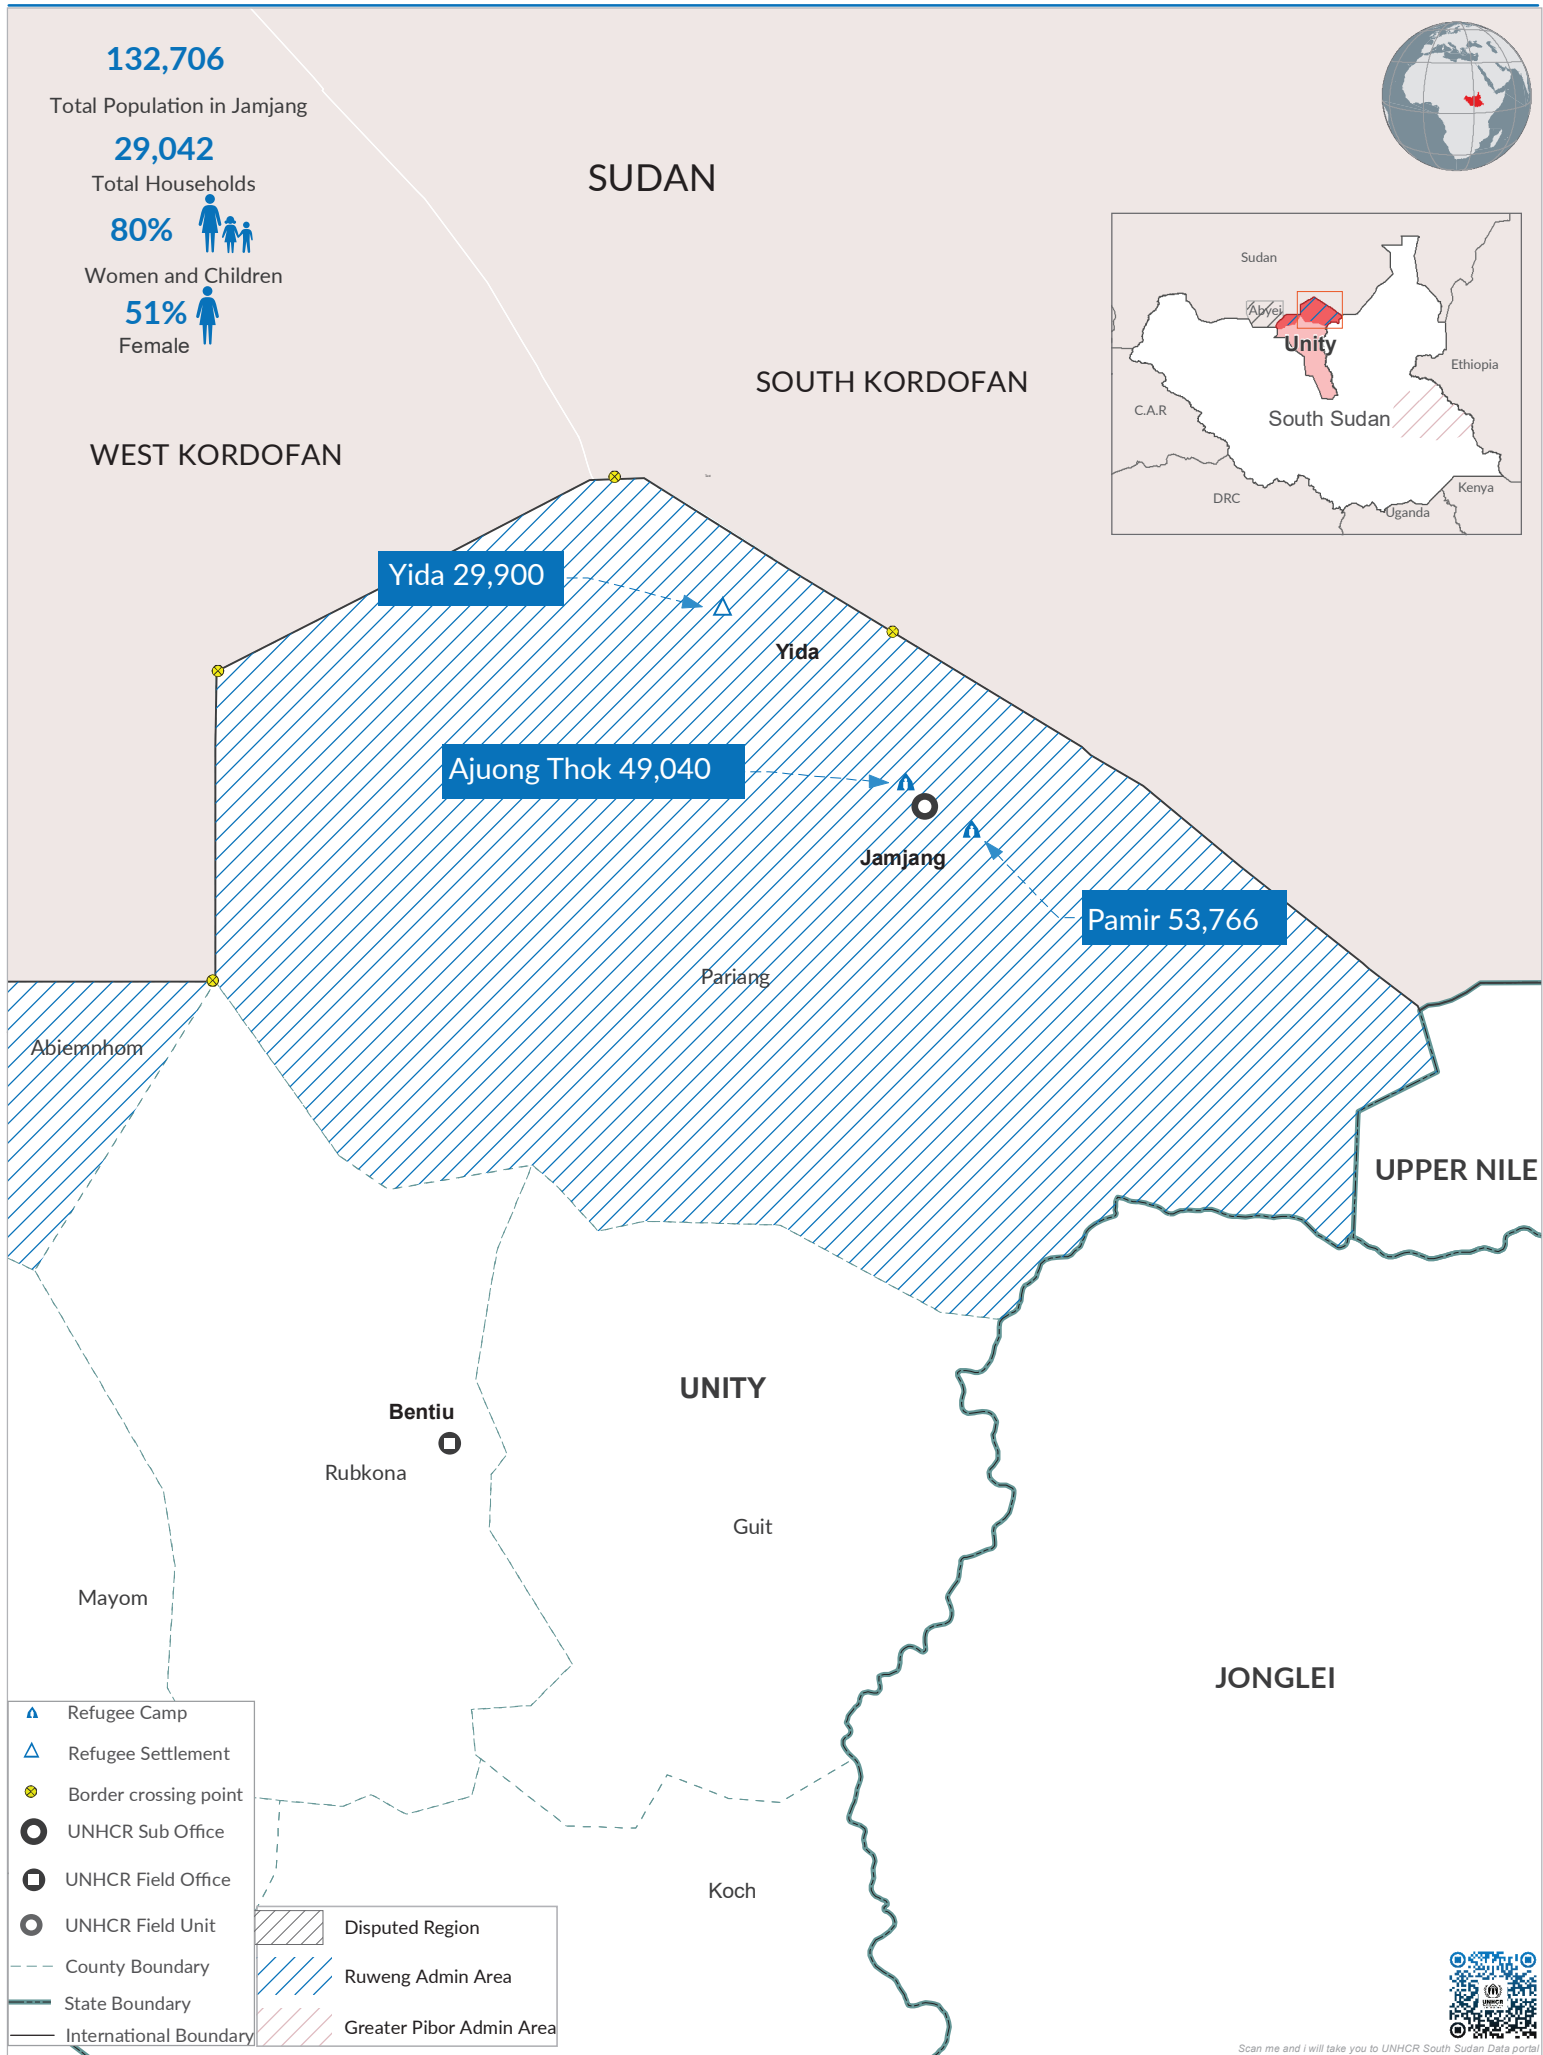

132,706
Total Population in Jamjang

29,042
Total Households

80% 
Women and Children

51% 
Female

-  Refugee Camp
-  Refugee Settlement
-  Border crossing point
-  UNHCR Sub Office
-  UNHCR Field Office
-  UNHCR Field Unit
-  County Boundary
-  State Boundary
-  International Boundary

-  Disputed Region
-  Ruweng Admin Area
-  Greater Pibor Admin Area

Scan me and I will take you to UNHCR South Sudan Data portal