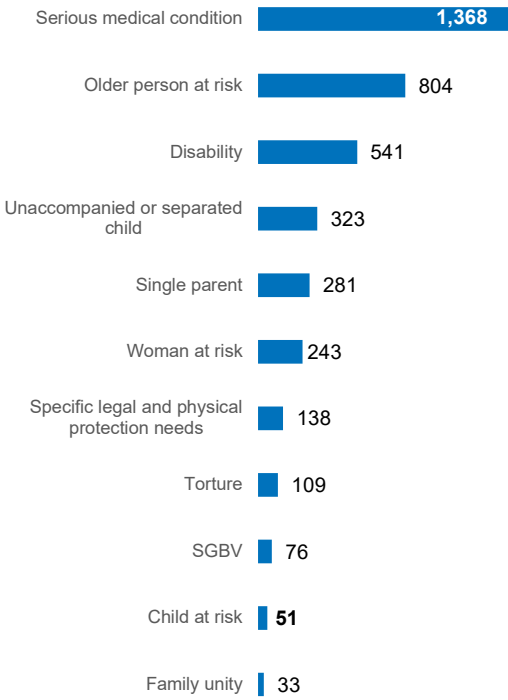

43,449

Total refugees and asylum seekers in Somalia

Total refugees
19,765

Total asylum seekers
23,684

As of 28 February 2025, Somalia is hosting 43,449 refugees and asylum-seekers, among which 65% are women and children. The majority of refugees and asylum-seekers 65% are from Ethiopia, followed by Yemen 29%, Syria 4% and other countries 1%.

58% refugees and asylum-seekers reside in urban or peri-urban settings across Woqooyi Galbeed and Bari regions, in the northern part of the country.

Age and gender

School-age Children

Reproductive Age Women/Girls

Specific Needs

Family Size

Household Distribution

Current Location by Region

Top 10 regions

- 131 | Lower Shabelle
- 150 | Sanaag
- 535 | Awdal
- 626 | Togdheer
- 818 | Gedo
- 1,833 | Mudug
- 3,261 | Nugaal
- 3,310 | Banadir