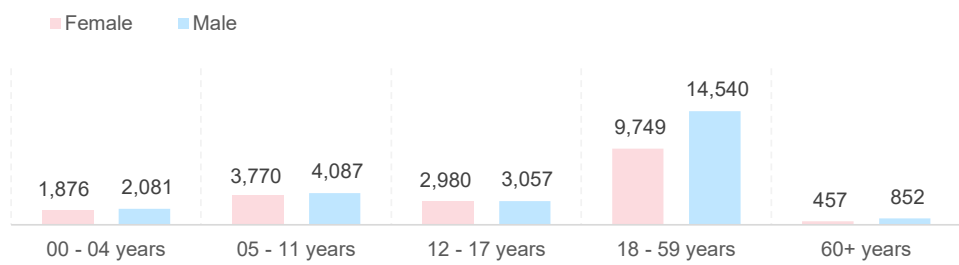

43,449

Total refugees and asylum seekers in Somalia

Total refugees
19,765

Total asylum seekers
23,684

As of 28 February 2025, Somalia is hosting 43,449 refugees and asylum-seekers, among which 65% are women and children. The majority of refugees and asylum-seekers 65% are from Ethiopia, followed by Yemen 29%, Syria 4% and other countries 1%.

58% refugees and asylum-seekers reside in urban or peri-urban settings across Woqooyi Galbeed and Bari regions, in the northern part of the country.

Age and gender

School-age Children

Reproductive Age Women/Girls

Specific Needs

Family Size

Household Distribution

Current Location by Region

Top 10 regions

- 131 | Lower Shabelle
- 150 | Sanaag
- 535 | Awdal
- 626 | Togdheer
- 818 | Gedo
- 1,833 | Mudug
- 3,261 | Nugaal
- 3,310 | Banadir