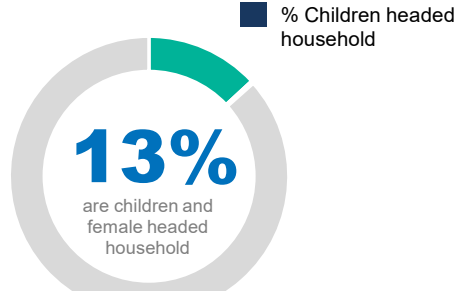

43,449

Total refugees and asylum seekers in Somalia

Total refugees
19,765

Total asylum seekers
23,684

As of 28 February 2025, Somalia is hosting 43,449 refugees and asylum-seekers, among which 65% are women and children. The majority of refugees and asylum-seekers 65% are from Ethiopia, followed by Yemen 29%, Syria 4% and other countries 1%.

58% refugees and asylum-seekers reside in urban or peri-urban settings across Woqooyi Galbeed and Bari regions, in the northern part of the country.

Age and gender

School-age Children

Reproductive Age Women/Girls

Specific Needs

Family Size

Household Distribution

Current Location by Region

Top 10 regions

- 131 | Lower Shabelle
- 150 | Sanaag
- 535 | Awdal
- 626 | Togdheer
- 818 | Gedo
- 1,833 | Mudug
- 3,261 | Nugaal
- 3,310 | Banadir