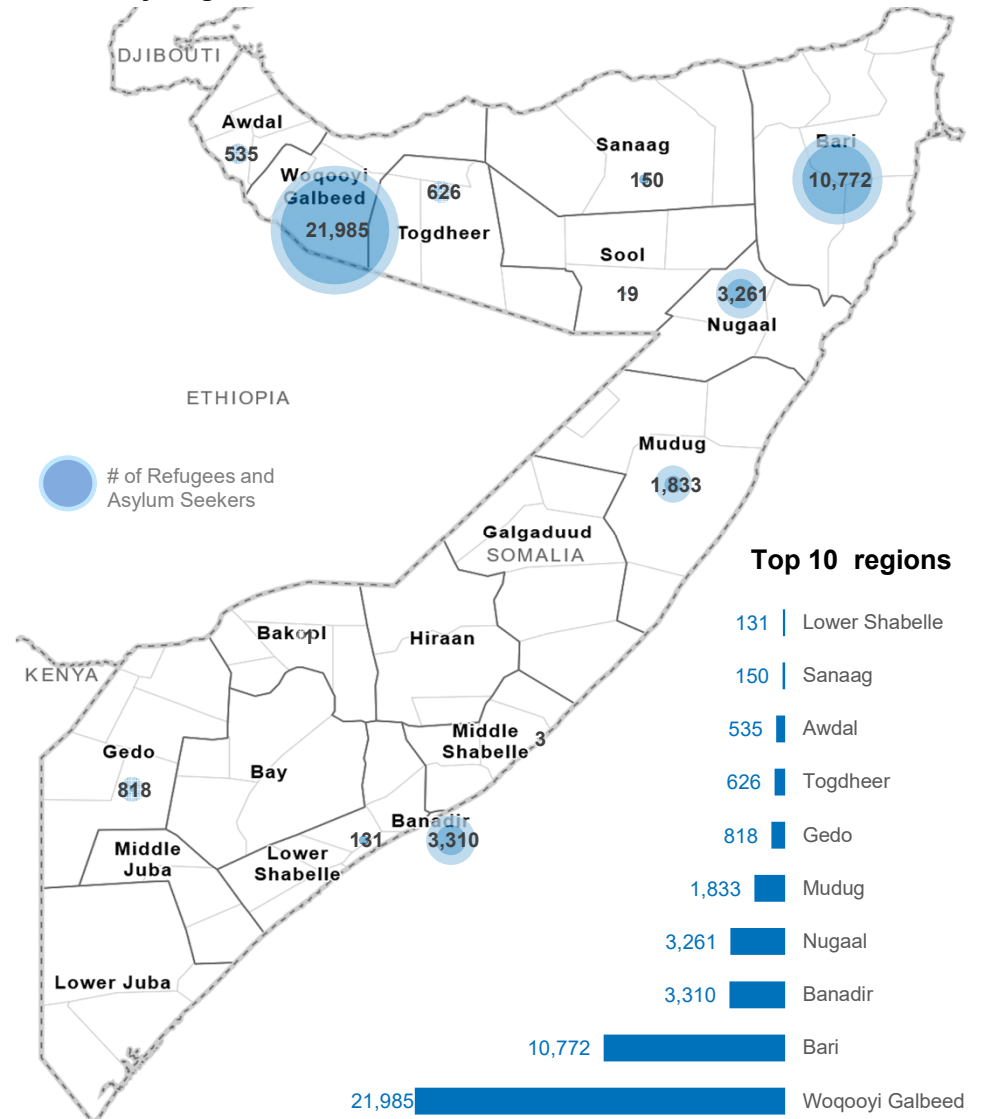

43,449

Total refugees and asylum seekers in Somalia

Total refugees
19,765

Total asylum seekers
23,684

As of 28 February 2025, Somalia is hosting 43,449 refugees and asylum-seekers, among which 65% are women and children. The majority of refugees and asylum-seekers 65% are from Ethiopia, followed by Yemen 29%, Syria 4% and other countries 1%.

58% refugees and asylum-seekers reside in urban or peri-urban settings across Woqooyi Galbeed and Bari regions, in the northern part of the country.

Age and gender

School-age Children

Reproductive Age Women/Girls

Specific Needs

Family Size

Household Distribution

Current Location by Region

Top 10 regions

- 131 | Lower Shabelle
- 150 | Sanaag
- 535 | Awdal
- 626 | Togdheer
- 818 | Gedo
- 1,833 | Mudug
- 3,261 | Nugaal
- 3,310 | Banadir

The boundaries and names shown and the designations used on this map do not imply social endorsement or acceptance by the United Nations

Monthly registration trend ~ 2025

Country of Origin by region

Region	Ethiopia	Yemen	Syria	Tanzania	Other	Total
Awdal	317	207	10	-	1	535
Bakool	1	-	-	-	-	1
Banadir	12	2,918	228	141	11	3,310
Bari	8,728	1,910	114	-	20	10,772
Galgaduud	-	1	-	-	-	1
Gedo	818	-	-	-	-	818
Hiraan	-	1	-	-	-	1
Lower Juba	-	2	-	-	-	2
Lower Shabelle	-	130	1	-	-	131
Middle Juba	-	1	-	-	-	1
Middle Shabelle	-	3	-	-	-	3
Mudug	1,704	82	45	-	2	1,833
Nugaal	2,995	242	22	-	2	3,261
Sanaag	127	19	4	-	-	150
Sool	7	12	-	-	-	19
Togdheer	-	-	-	-	-	-
Woqooyi Galbeed	13,343	6,843	1,343	-	456	21,985
Grand Total	28,445	12,549	1,819	141	495	43,449