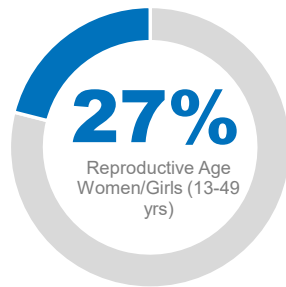

43,449

Total refugees and asylum seekers in Somalia

Total refugees
19,765

Total asylum seekers
23,684

As of 28 February 2025, Somalia is hosting 43,449 refugees and asylum-seekers, among which 65% are women and children. The majority of refugees and asylum-seekers 65% are from Ethiopia, followed by Yemen 29%, Syria 4% and other countries 1%.

58% refugees and asylum-seekers reside in urban or peri-urban settings across Woqooyi Galbeed and Bari regions, in the northern part of the country.

Age and gender

School-age Children

Reproductive Age Women/Girls