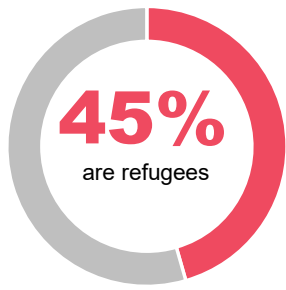

43,449

Total refugees and asylum seekers in Somalia

Total refugees
19,765

Total asylum seekers
23,684

As of 28 February 2025, Somalia is hosting 43,449 refugees and asylum-seekers, among which 65% are women and children. The majority of refugees and asylum-seekers 65% are from Ethiopia, followed by Yemen 29%, Syria 4% and other countries 1%.

58% refugees and asylum-seekers reside in urban or peri-urban settings across Woqooyi Galbeed and Bari regions, in the northern part of the country.

Age and gender

School-age Children

Reproductive Age Women/Girls