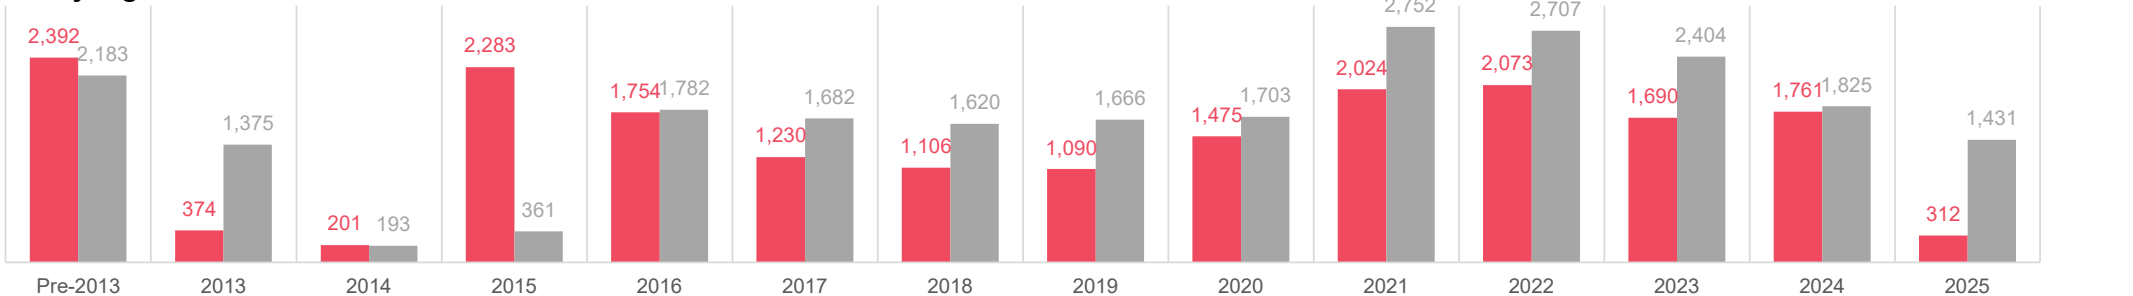

Yearly registration trend

UNHCR is grateful for the generous contributions of donors who have directly contributed to the UNHCR Somalia operation in 2023