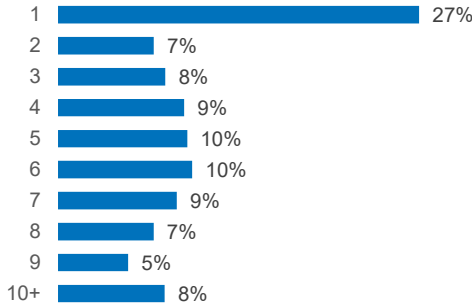

43,449

Total refugees and asylum seekers in Somalia

Total refugees
19,765

Total asylum seekers
23,684

As of 28 February 2025, Somalia is hosting 43,449 refugees and asylum-seekers, among which 65% are women and children. The majority of refugees and asylum-seekers 65% are from Ethiopia, followed by Yemen 29%, Syria 4% and other countries 1%.

58% refugees and asylum-seekers reside in urban or peri-urban settings across Woqooyi Galbeed and Bari regions, in the northern part of the country.

Age and gender

School-age Children

Reproductive Age Women/Girls

Specific Needs

Family Size

Household Distribution

Current Location by Region

Top 10 regions

- 131 | Lower Shabelle
- 150 | Sanaag
- 535 | Awdal
- 626 | Togdheer
- 818 | Gedo
- 1,833 | Mudug
- 3,261 | Nugaal
- 3,310 | Banadir