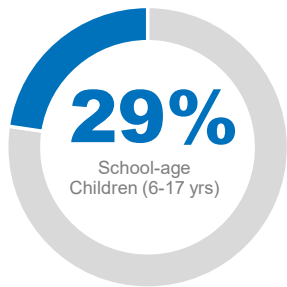

43,449

Total refugees and asylum seekers in Somalia

Total refugees
19,765

Total asylum seekers
23,684

As of 28 February 2025, Somalia is hosting 43,449 refugees and asylum-seekers, among which 65% are women and children. The majority of refugees and asylum-seekers 65% are from Ethiopia, followed by Yemen 29%, Syria 4% and other countries 1%.

58% refugees and asylum-seekers reside in urban or peri-urban settings across Woqooyi Galbeed and Bari regions, in the northern part of the country.

Age and gender

School-age Children

Reproductive Age Women/Girls