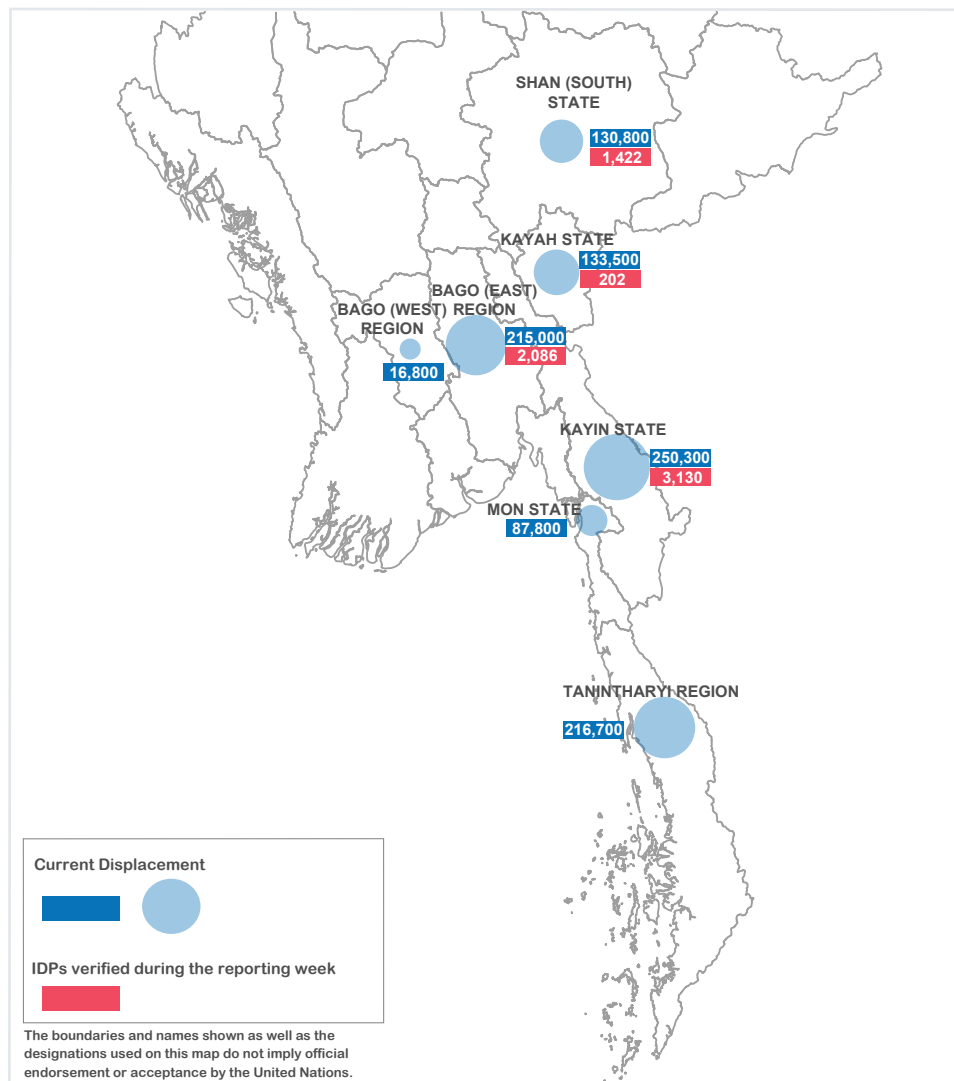

WEEKLY HIGHLIGHTS

In the South-East, the number of IDPs increased from 1,048,500 last week to 1,050,900 this week.

In Shan South, 590 people from Thit Kyeik, Pekon Township, were displaced within the same township due to concerns about airstrikes and their safety. Additionally, 832 people from Yae Pu, Nyaungshwe Township, were displaced to the San Khar area, Nyaungshwe Township, due to shelling and airstrikes by the Myanmar Armed Forces (MAF). IDP returns were also recorded: 1,595 people from Nyaungshwe and Pekon, Shan South, relocated to Loikaw Town, while eight individuals from Shwenyaung returned due to water scarcity and property maintenance. Additionally, 485 IDPs from Mongnai Township moved back to Lashio after their children completed school.

In Bago East, 1,928 people from Ta Laing Aing, Htantabin Township, were newly displaced within the same township due to intensified clashes, including indiscriminate shelling and airstrikes by MAF. Additionally, 158 IDPs from Ta Laing Aing, Htantabin Township, were secondarily displaced to Myo Gyi Ward, Taungoo Town.

In Kayin State, 3,130 people from Kyauk Gyi Taung, Tha Pyay Nyunt, Thandaunggyi Township, were displaced within the same township due to indiscriminate shelling by MAF.

WEEKLY DISPLACEMENT FIGURES ⁽¹⁾

SOUTH-EAST (20 Jan - 17 Mar)

Total Displaced - 1,683.9

(thousands)

1,050,900 ⁽¹⁾

Source: UN in Myanmar

People who are estimated to be displaced by conflict in SE Myanmar (as of 17-Mar-2025).

Total Displaced - 1,683.9 ⁽²⁾

The boundaries and names shown as well as the designations used on this map do not imply official endorsement or acceptance by the United Nations.