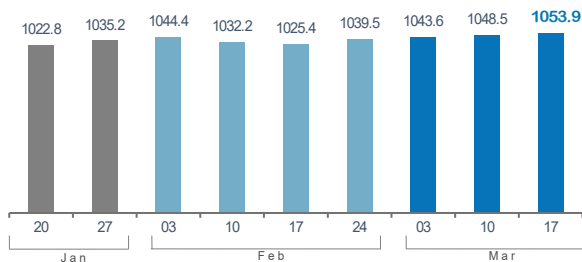

In Kayah State, 202 IDPs from Inn Gyin Kone, Nyaungshwe, returned to Kayah but stayed in collective centers in Loikaw Town. Additionally, 545 IDPs from Par Laung, Loikaw Township, returned to their place of origin, Loikaw Town.

In Bago East, 1,928 people from Ta Laing Aing, Htantabin Township, were newly displaced within the same township due to intensified clashes, including indiscriminate shelling and airstrikes by MAF. Additionally, 158 IDPs from Ta Laing Aing, Htantabin Township, were secondarily displaced to Myo Gyi Ward, Taungoo Town.

In Kayin State, 3,130 people from Kyauk Gyi Taung, Tha Pyay Nyunt, Thandaunggyi Township, were displaced within the same township due to indiscriminate shelling by MAF.

WEEKLY DISPLACEMENT FIGURES ⁽¹⁾

SOUTH-EAST (20 Jan - 17 Mar)

Total Displaced - 1,683.9

(thousands)