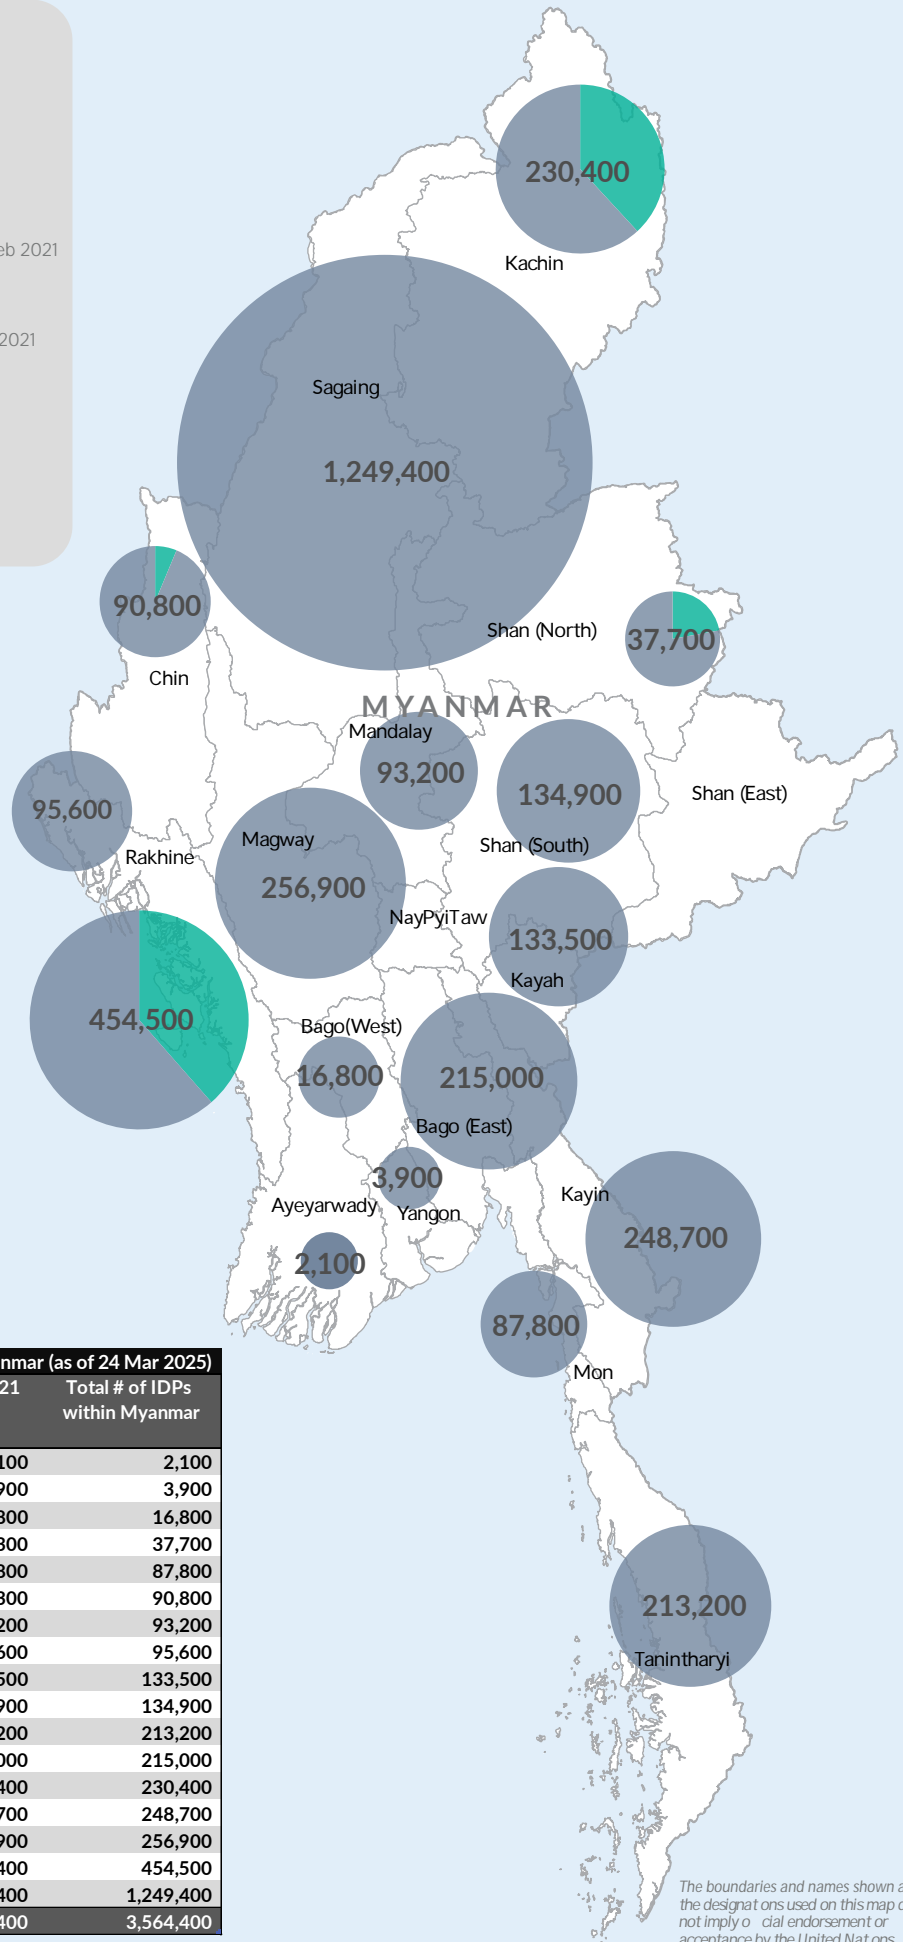

Key figures

3,564,400

Estimated total IDPs within Myanmar

270,000

 Estimated # of IDPs displaced prior to 1 Feb 2021
 (As of 31 Dec, 2024)

3,294,400

 Estimated # of IDPs displaced post 1 Feb 2021
 (As of 24 Mar, 2025)

 Prior to 1 Feb 2021

 Post 1 Feb 2021

Source : UN in Myanmar

The boundaries and names shown and the designations used on this map do not imply official endorsement or acceptance by the United Nations.