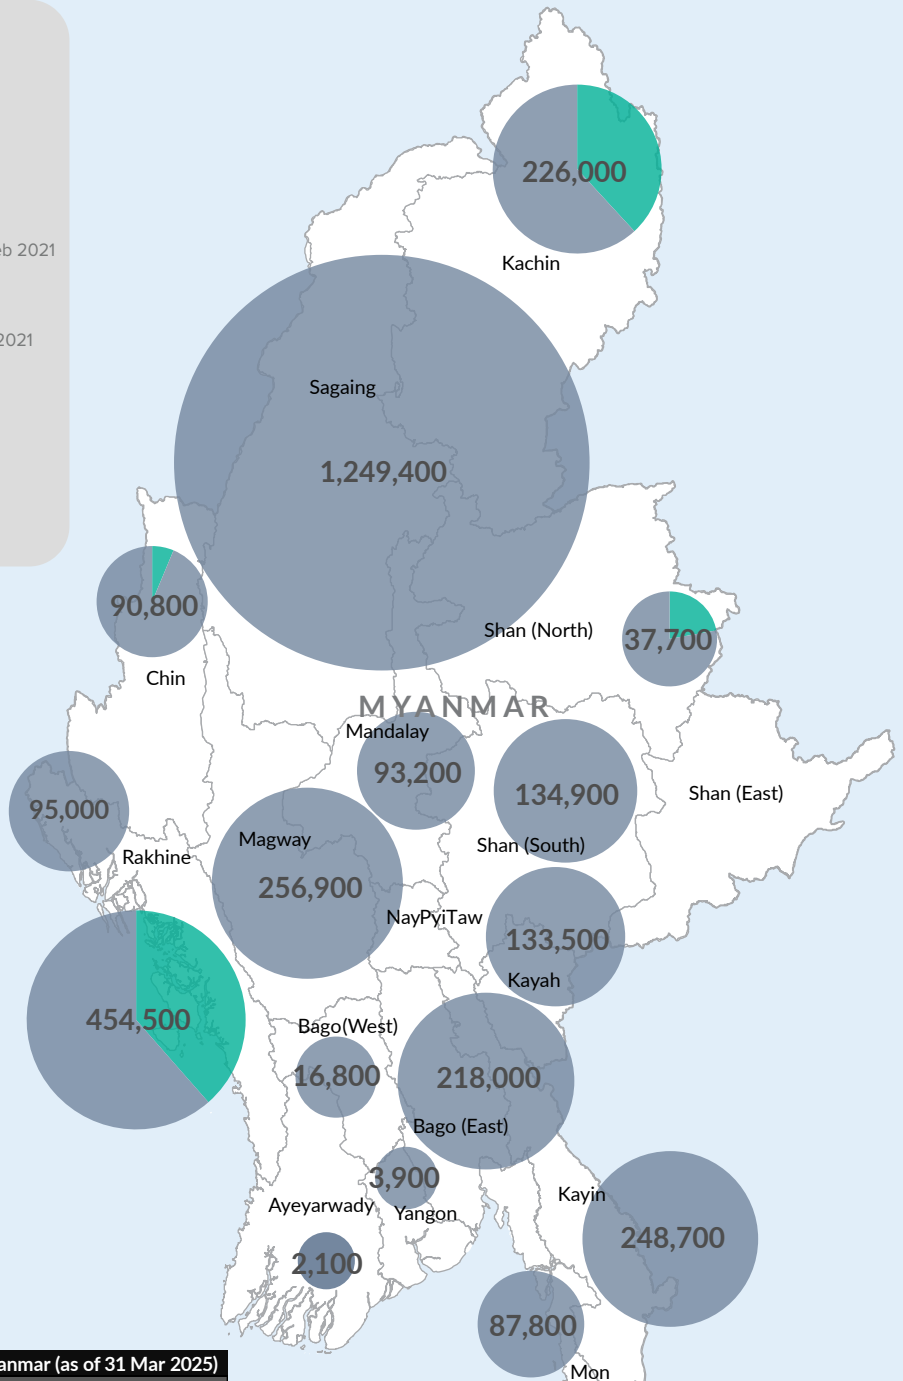

**Key figures**

 **3,294,400**  
estimated number of IDPs

 **144,800\***  
estimated number of displaced to neighbouring countries

**Key figures**

**3,564,400**

Estimated total IDPs within Myanmar

**270,000**

 Estimated # of IDPs displaced prior to 1 Feb 2021  
 (As of 31 Dec, 2024)

**3,294,400**

 Estimated # of IDPs displaced post 1 Feb 2021  
 (As of 31 Mar, 2025)

 Prior to 1 Feb 2021

 Post 1 Feb 2021

Source : UN in Myanmar

The boundaries and names shown and the designations used on this map do not imply official endorsement or acceptance by the United Nations.