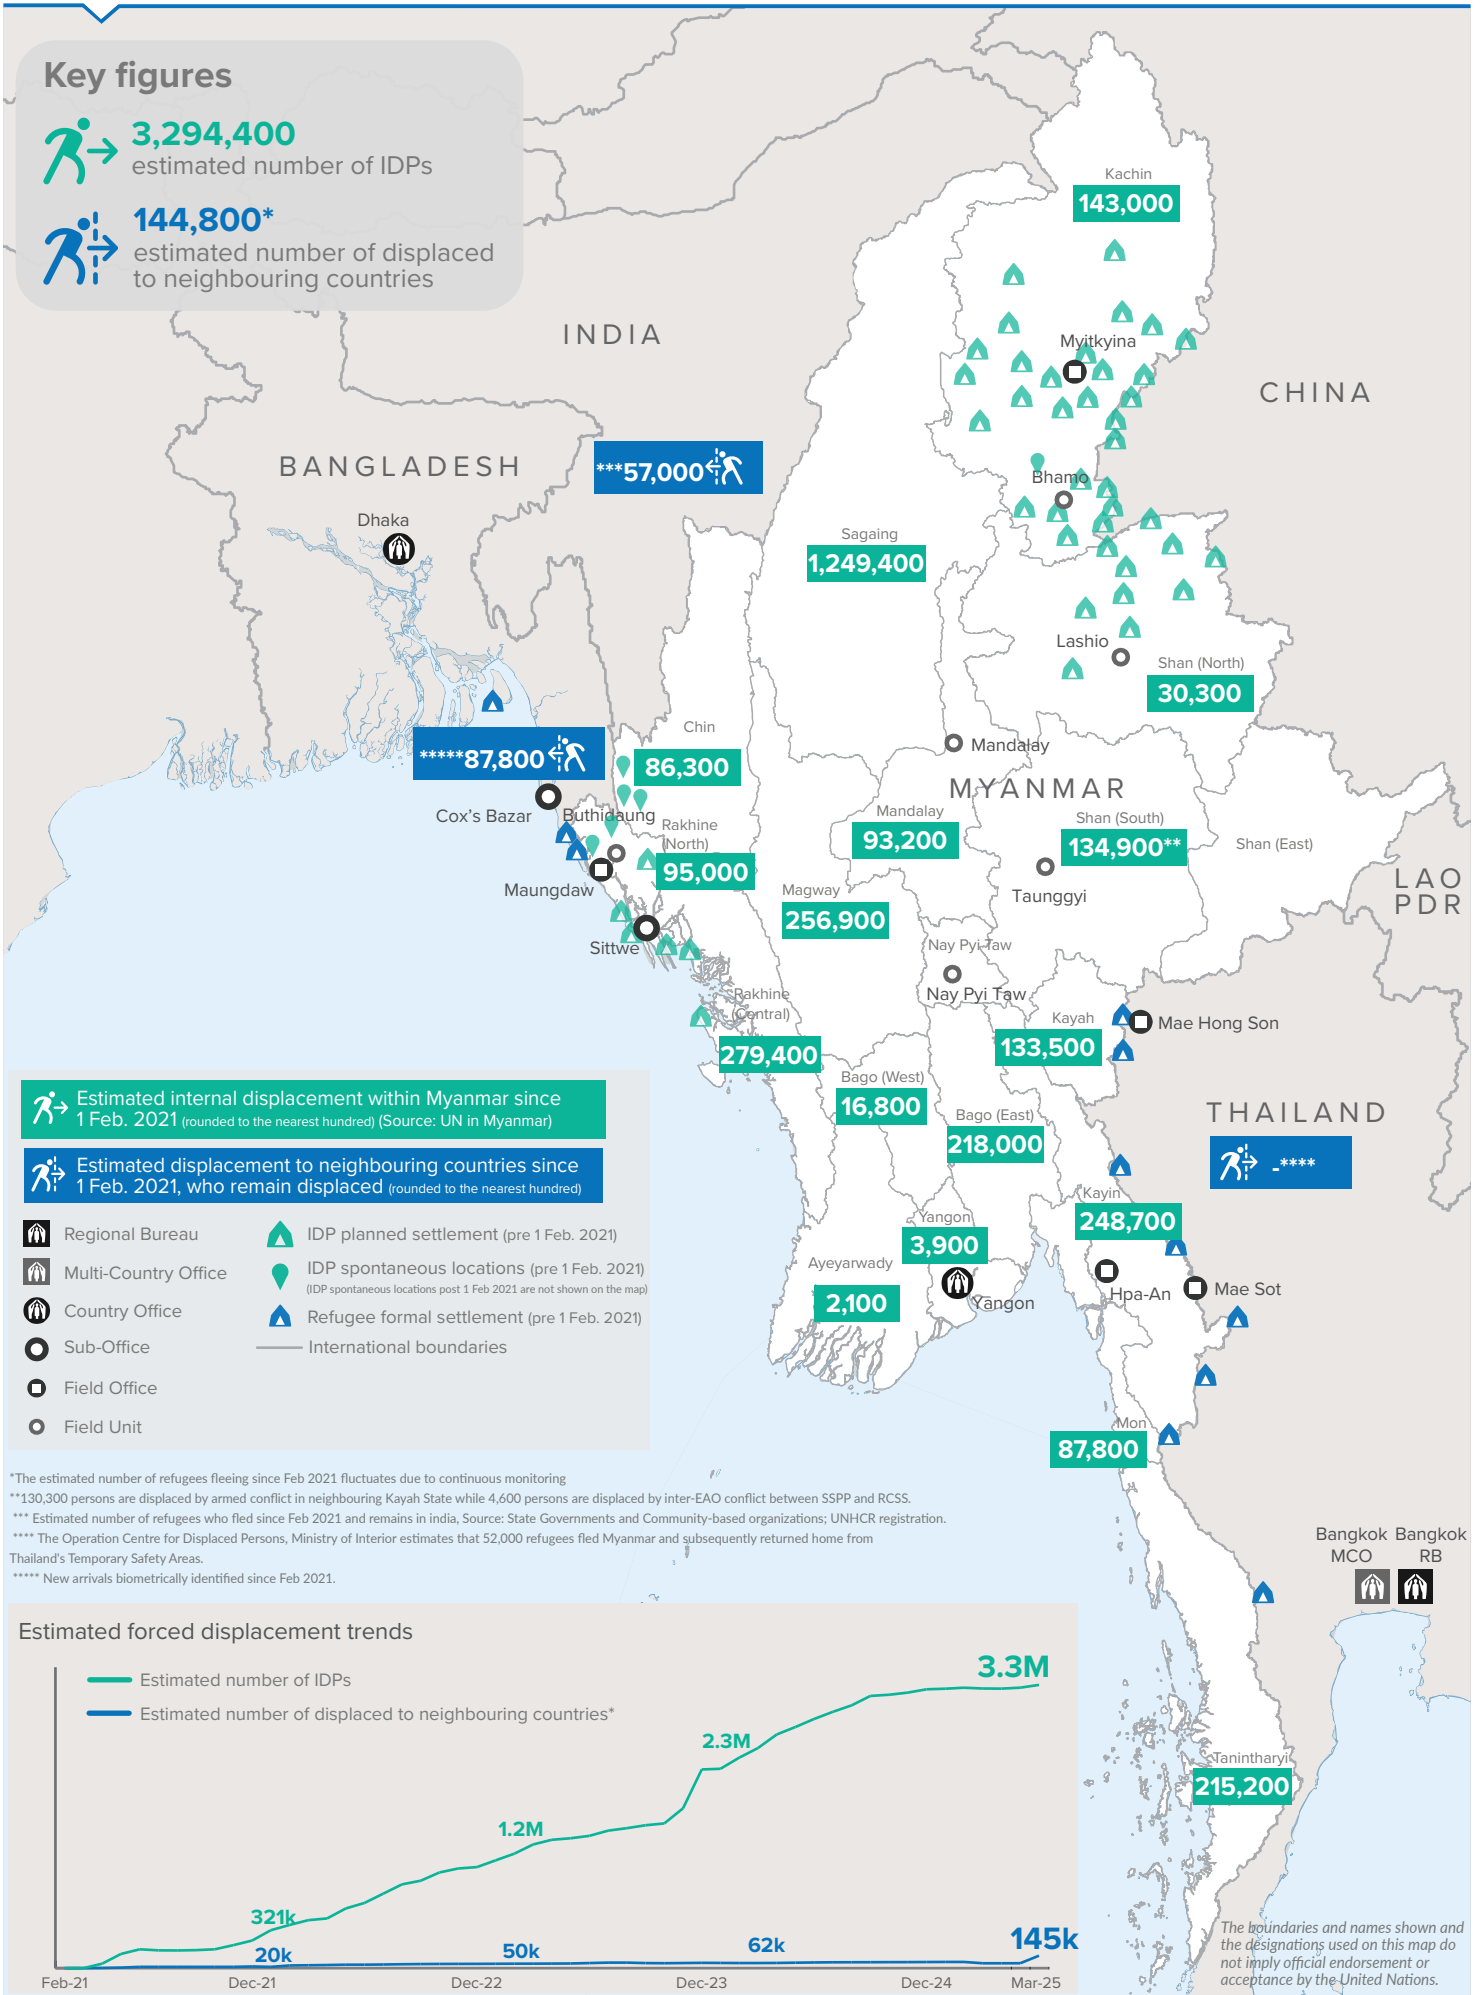

**Key figures**

 **3,294,400**  
estimated number of IDPs

 **144,800\***  
estimated number of displaced to neighbouring countries

**Key figures**

**3,564,400**

Estimated total IDPs within Myanmar

**270,000**

 Estimated # of IDPs displaced prior to 1 Feb 2021  
 (As of 31 Dec, 2024)

**3,294,400**

 Estimated # of IDPs displaced post 1 Feb 2021  
 (As of 31 Mar, 2025)

 Prior to 1 Feb 2021

 Post 1 Feb 2021

Source : UN in Myanmar

The boundaries and names shown and the designations used on this map do not imply official endorsement or acceptance by the United Nations.