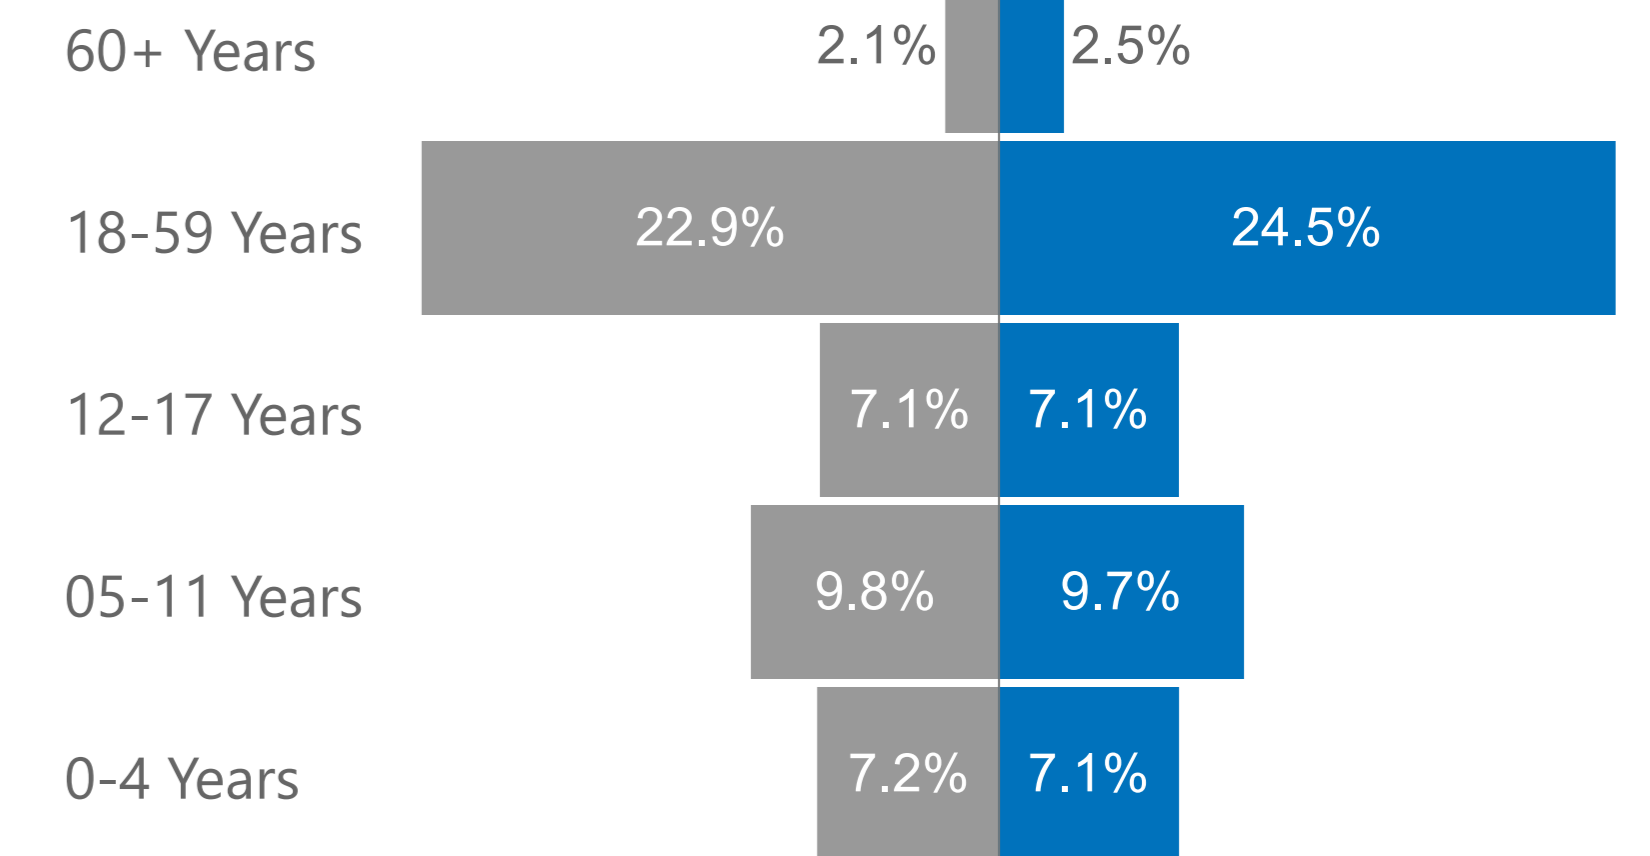

135,590
Total Population

114,514
Refugees

14,692
Asylum Seekers*

6,384
Other of Concern

Top Refugee Population

Top Asylum Seeker Population

18 & Above
52%
70,507

Women & Children
75%
101,694

Elderly
5%
6,288

Youth (15-24)
21%
28,381

Under 18
48%
65,083

Under 12
34%
45,849

- UNHCR Branch Office
- UNHCR Sub Office
- UNHCR Field Office
- UNHCR Field Unit
- Refugee Camp
- Refugee Center
- Urban Refugee