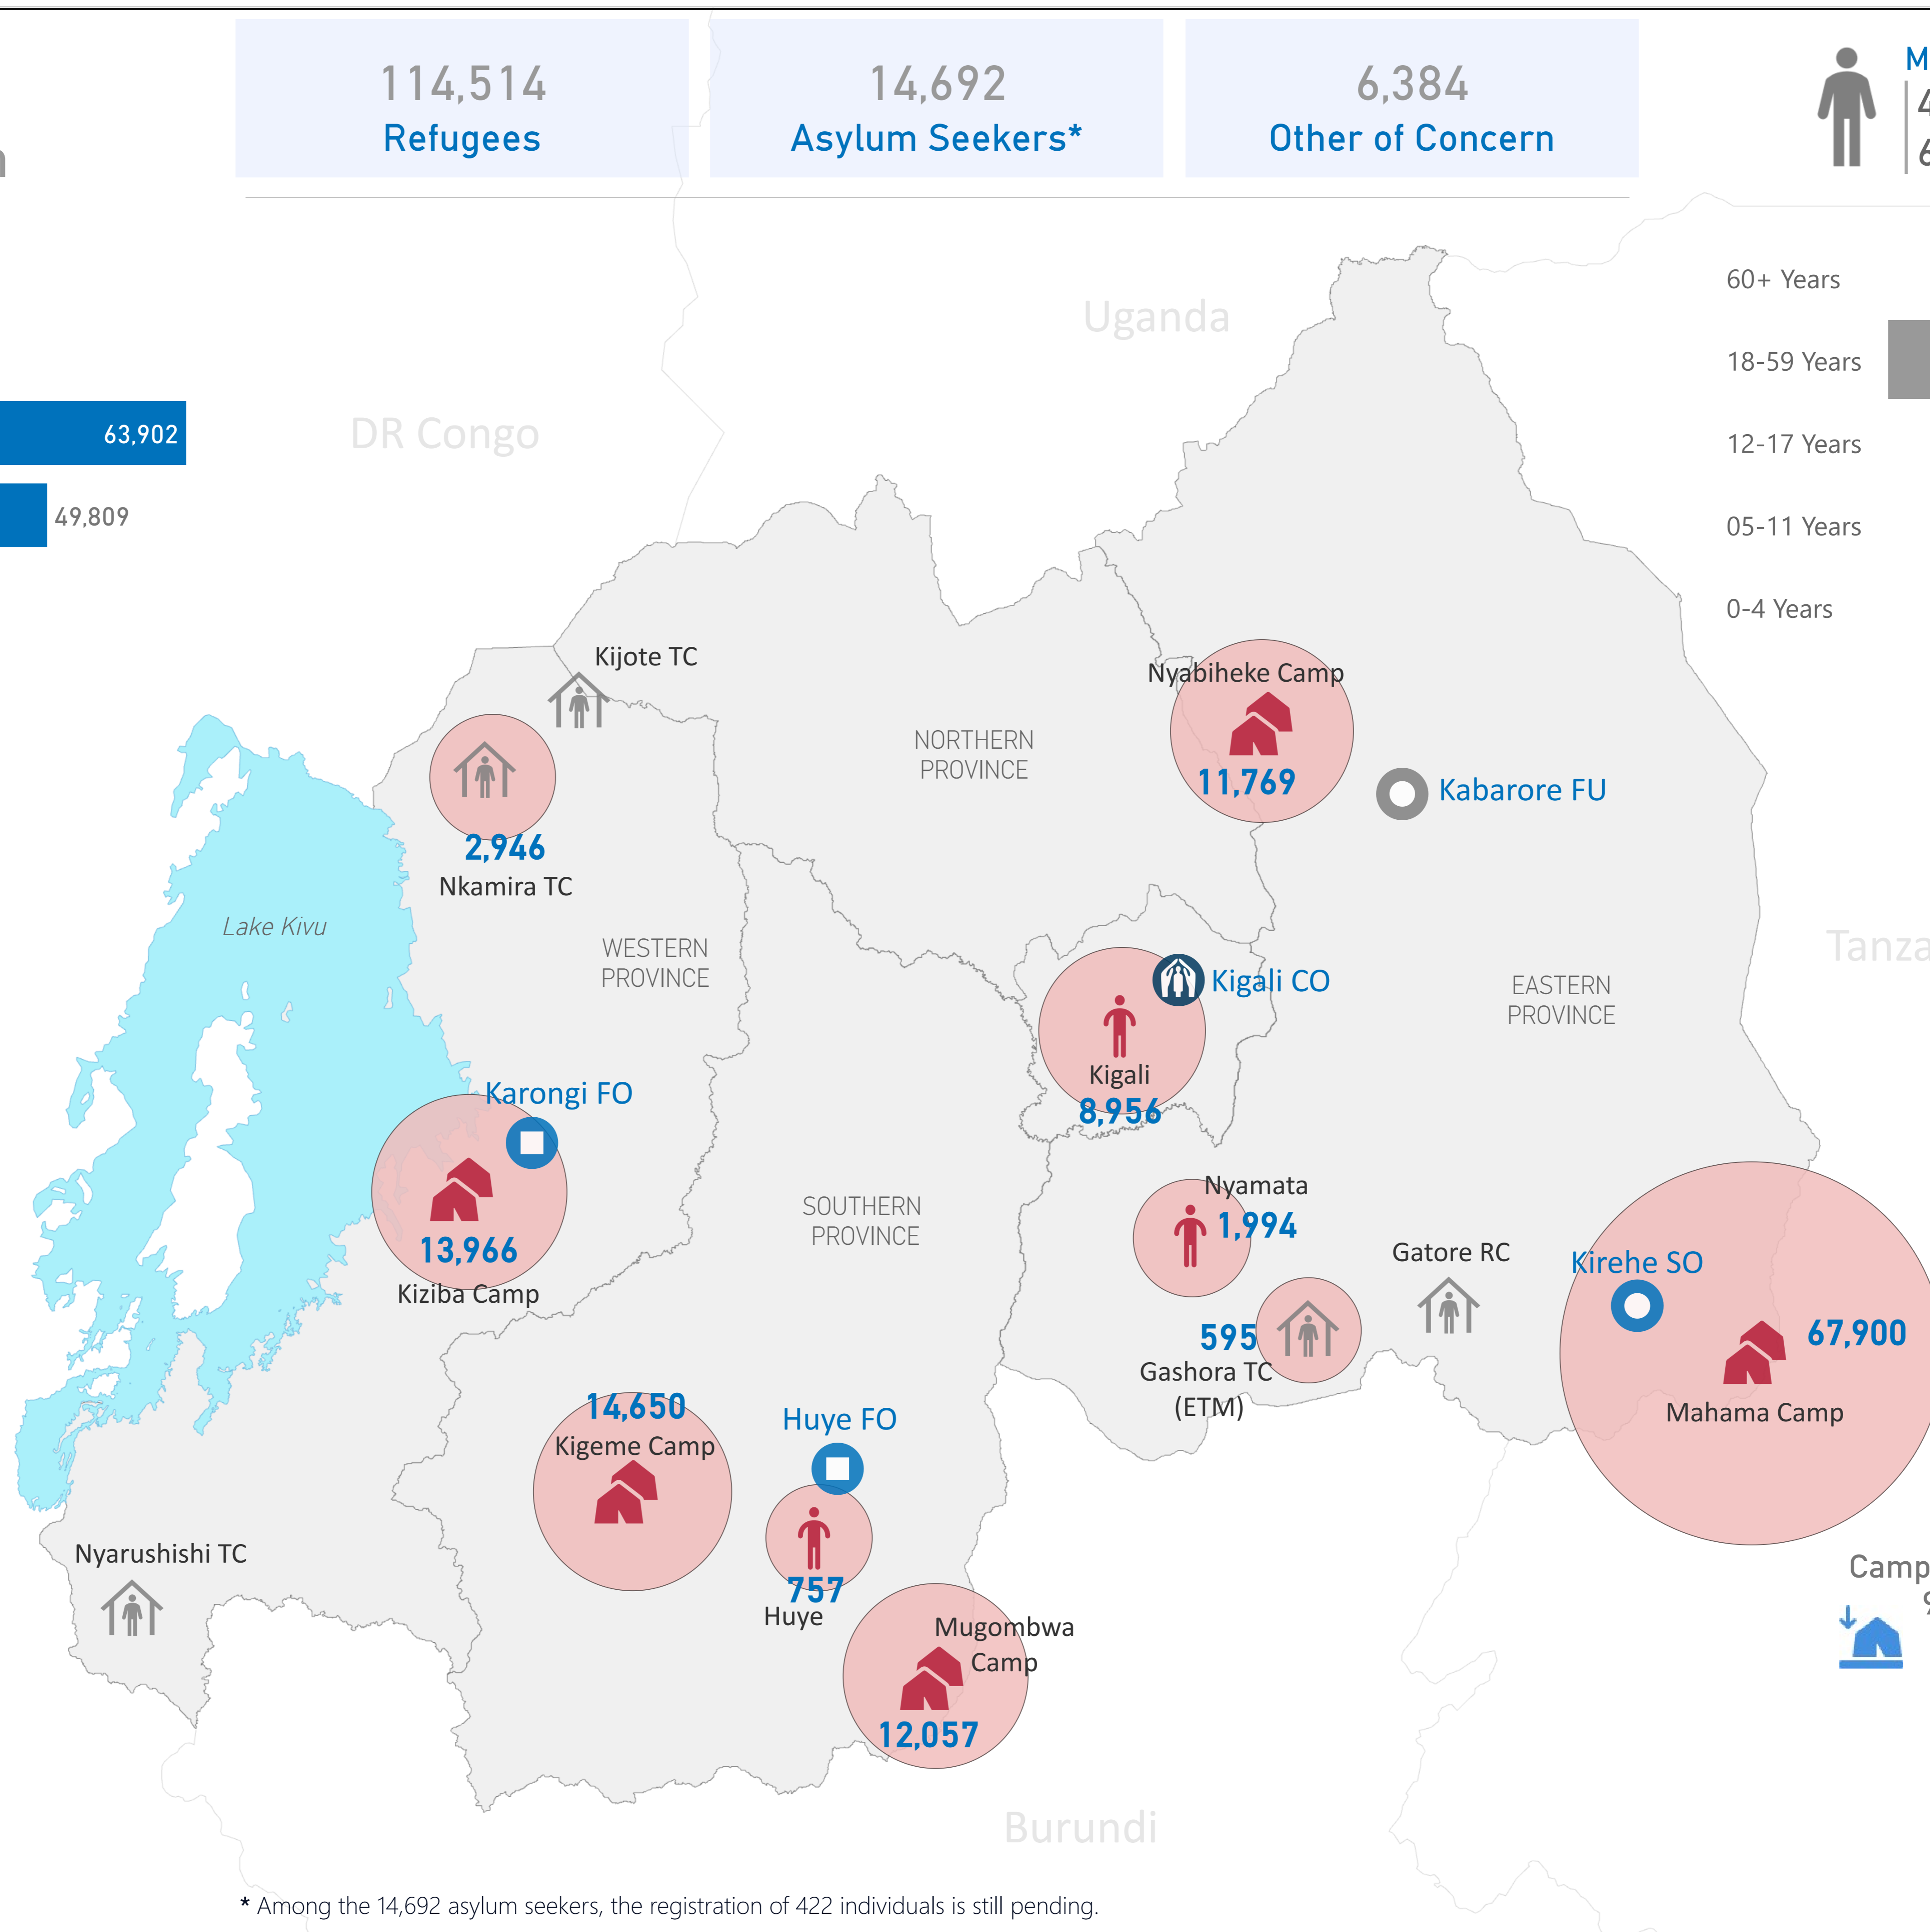

135,590
Total Population

114,514
Refugees

14,692
Asylum Seekers*

6,384
Other of Concern

Top Refugee Population

Top Asylum Seeker Population

18 & Above
52%
70,507

Women & Children
75%
101,694

Elderly
5%
6,288

Youth (15-24)
21%
28,381

Under 18
48%
65,083

Under 12
34%
45,849

- UNHCR Branch Office
- UNHCR Sub Office
- UNHCR Field Office
- UNHCR Field Unit
- Refugee Camp
- Refugee Center
- Urban Refugee

Disclaimer: The boundaries and names shown, and the designations used on this map do not imply official endorsement or acceptance by the United Nations.

* Among the 14,692 asylum seekers, the registration of 422 individuals is still pending.