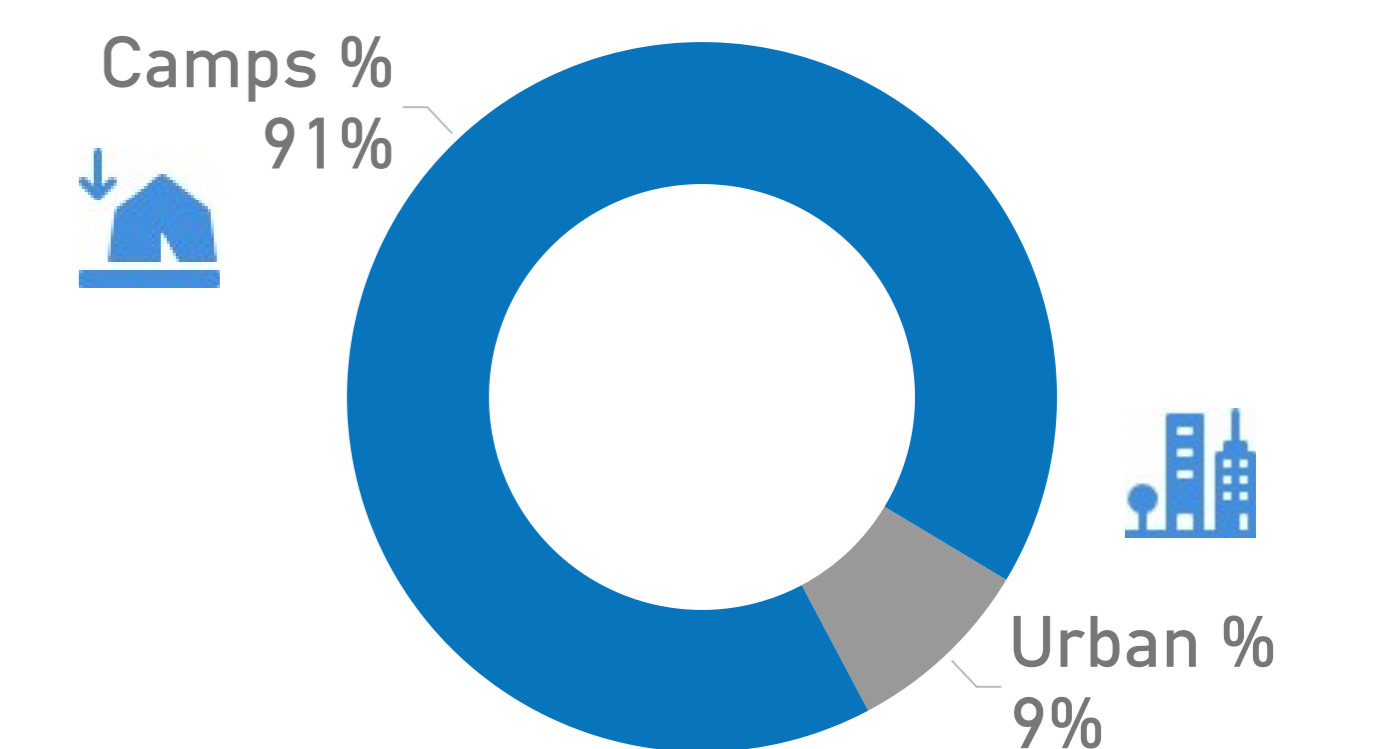

135,590
Total Population

114,514
Refugees

14,692
Asylum Seekers*

6,384
Other of Concern

Top Refugee Population

Top Asylum Seeker Population

18 & Above
52%
70,507

Women & Children
75%
101,694

Elderly
5%
6,288

Youth (15-24)
21%
28,381

Under 18
48%
65,083

Under 12
34%
45,849

- UNHCR Branch Office
- UNHCR Sub Office
- UNHCR Field Office
- UNHCR Field Unit
- Refugee Camp
- Refugee Center
- Urban Refugee

Disclaimer: The boundaries and names shown, and the designations used on this map do not imply official endorsement or acceptance by the United Nations.

* Among the 14,692 asylum seekers, the registration of 422 individuals is still pending.