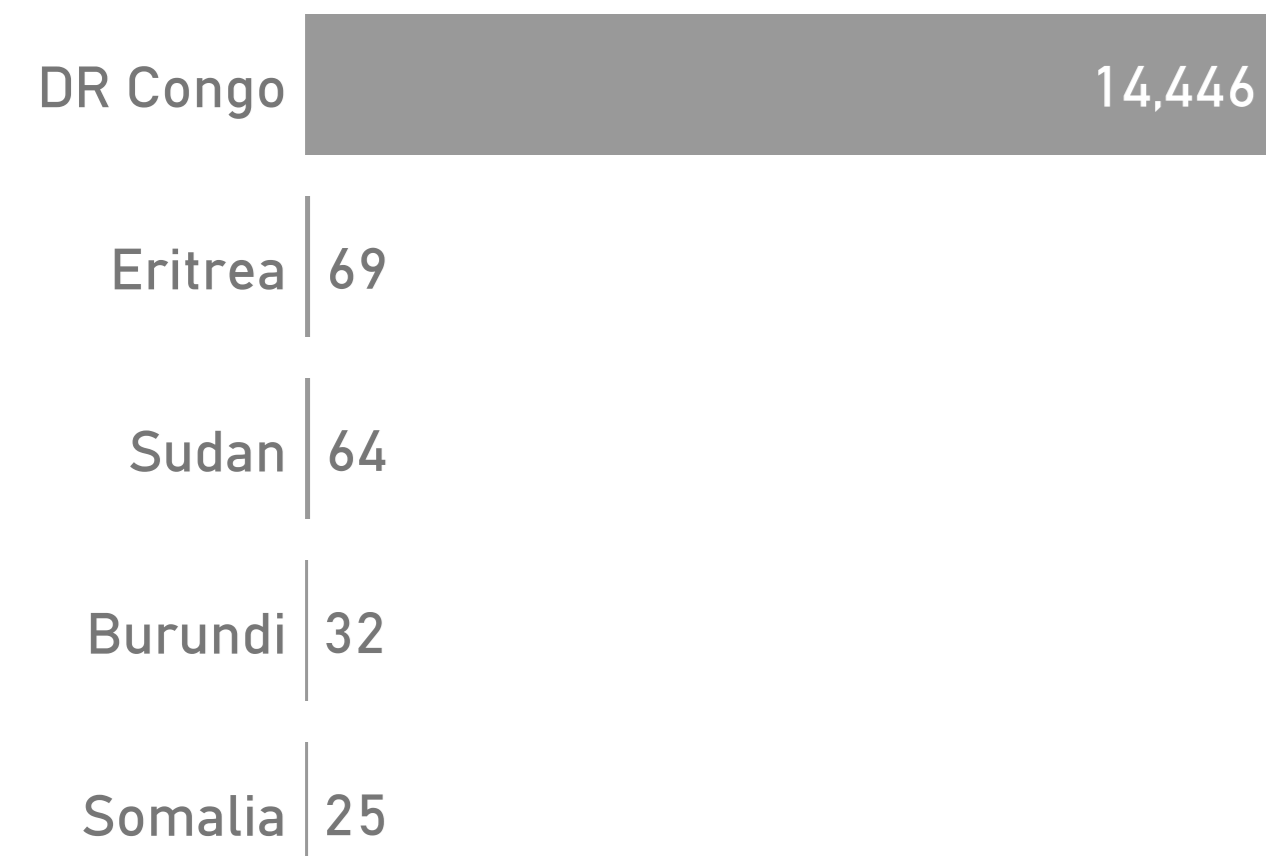

135,590
Total Population

114,514
Refugees

14,692
Asylum Seekers*

6,384
Other of Concern

Top Refugee Population

Top Asylum Seeker Population

18 & Above
52%
70,507

Women & Children
75%
101,694

Elderly
5%
6,288

Youth (15-24)
21%
28,381

Under 18
48%
65,083

Under 12
34%
45,849

- UNHCR Branch Office
- UNHCR Sub Office
- UNHCR Field Office
- UNHCR Field Unit
- Refugee Camp
- Refugee Center
- Urban Refugee

Disclaimer: The boundaries and names shown, and the designations used on this map do not imply official endorsement or acceptance by the United Nations.

* Among the 14,692 asylum seekers, the registration of 422 individuals is still pending.