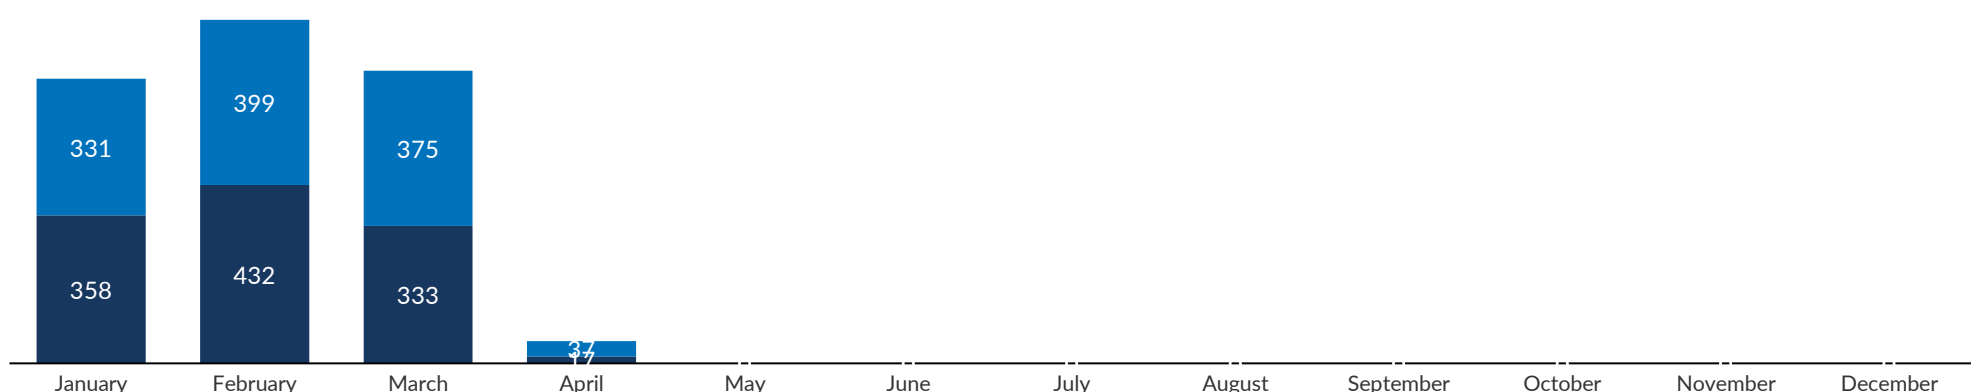

Age and gender breakdown of returnees

Year-to-date Return Trends

■ Voluntary repatriation ■ Other returns

Total Individuals since 15 September 2023: 121,459 (Male: 62,536, Female: 58,923)

Total Individuals since 1 January 2025: 2,282 (Male: 1,264, Female: 1,018)