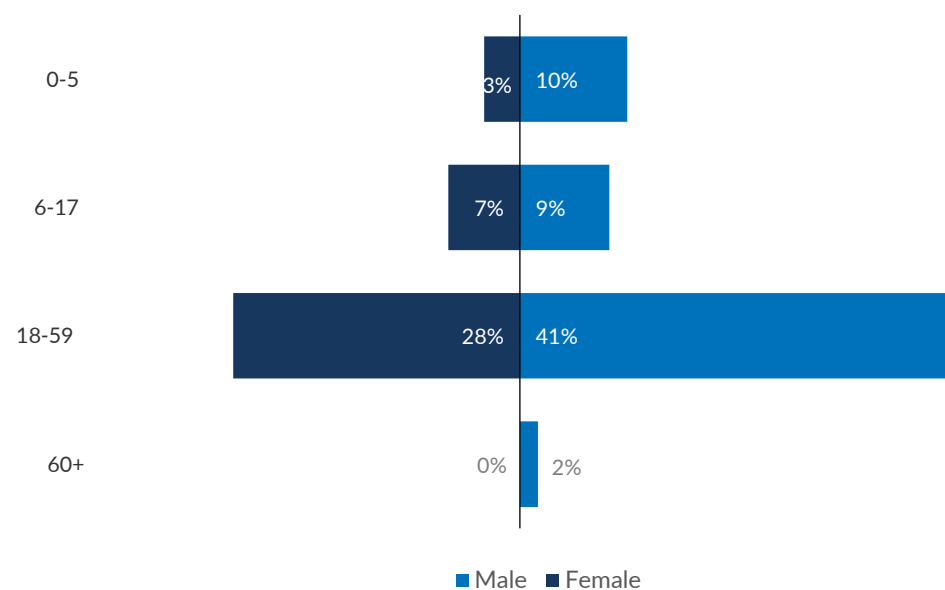

This infographic provides a weekly update on UNHCR-assisted Afghan nationals returning from Pakistan, Iran, Tajikistan and other countries. It details both voluntary repatriation as well as other returns. It categorizes the total numbers of returns by age, gender and documentation type, offering a clear demographic snapshot. Additionally, the infographic traces the flow of returnees from January to present, highlighting trends and changes over time. This visual representation serves as a vital tool for understanding the dynamics of Afghan nationals return, aiding stakeholders in making informed decisions and assessments regarding their integration and support.

Key Figures for the Week of 30 March – 5 April 2025

58 UNHCR-assisted returns

- 21 Total VolRep returns (VRF)
- 37 Total Other returns (Non-VRF)
- 8 Daily average (VRF+ non-VRF) returns

Age and gender analysis of returnees

- 62% of returnees are female
- 15% of returnee households are female-headed
- 29% of returnees are below 18

Demographic Breakdown

Returnees by documentation type

Gender breakdown of returnees

Gender breakdown of returnees by return category

Age and gender breakdown of returnees

Year-to-date Return Trends

■ Voluntary repatriation ■ Other returns

Total Individuals since 15 September 2023: 121,459 (Male: 62,536, Female: 58,923)

Total Individuals since 1 January 2025: 2,282 (Male: 1,264, Female: 1,018)