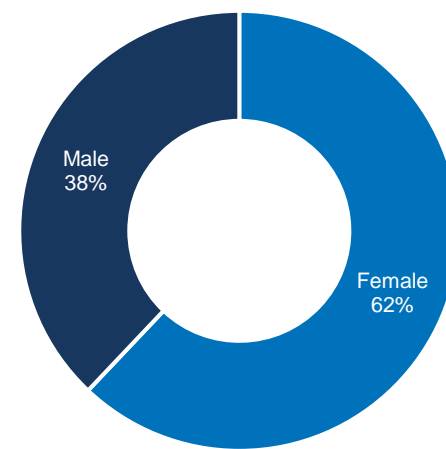

This infographic provides a weekly update on UNHCR-assisted Afghan nationals returning from Pakistan, Iran, Tajikistan and other countries. It details both voluntary repatriation as well as other returns. It categorizes the total numbers of returns by age, gender and documentation type, offering a clear demographic snapshot. Additionally, the infographic traces the flow of returnees from January to present, highlighting trends and changes over time. This visual representation serves as a vital tool for understanding the dynamics of Afghan nationals return, aiding stakeholders in making informed decisions and assessments regarding their integration and support.

Key Figures for the Week of 30 March – 5 April 2025

58 UNHCR-assisted returns

- 21 Total VolRep returns (VRF)
- 37 Total Other returns (Non-VRF)
- 8 Daily average (VRF+ non-VRF) returns

Age and gender analysis of returnees

- 62% of returnees are female
- 15% of returnee households are female-headed
- 29% of returnees are below 18

Demographic Breakdown

Returnees by documentation type

Gender breakdown of returnees

Gender breakdown of returnees by return category

Age and gender breakdown of returnees

Year-to-date Return Trends

■ Voluntary repatriation ■ Other returns

Total Individuals since 15 September 2023: 121,459 (Male: 62,536, Female: 58,923)

Total Individuals since 1 January 2025: 2,282 (Male: 1,264, Female: 1,018)