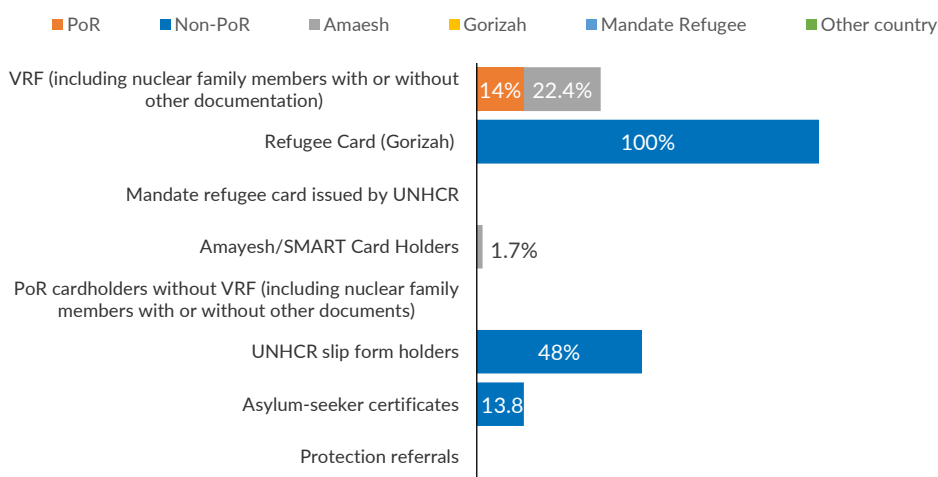

This infographic provides a weekly update on UNHCR-assisted Afghan nationals returning from Pakistan, Iran, Tajikistan and other countries. It details both voluntary repatriation as well as other returns. It categorizes the total numbers of returns by age, gender and documentation type, offering a clear demographic snapshot. Additionally, the infographic traces the flow of returnees from January to present, highlighting trends and changes over time. This visual representation serves as a vital tool for understanding the dynamics of Afghan nationals return, aiding stakeholders in making informed decisions and assessments regarding their integration and support.

Key Figures for the Week of 30 March – 5 April 2025

58 UNHCR-assisted returns

- 21 Total VolRep returns (VRF)
- 37 Total Other returns (Non-VRF)
- 8 Daily average (VRF+ non-VRF) returns

Age and gender analysis of returnees

- 62% of returnees are female
- 15% of returnee households are female-headed
- 29% of returnees are below 18

Demographic Breakdown

Returnees by documentation type