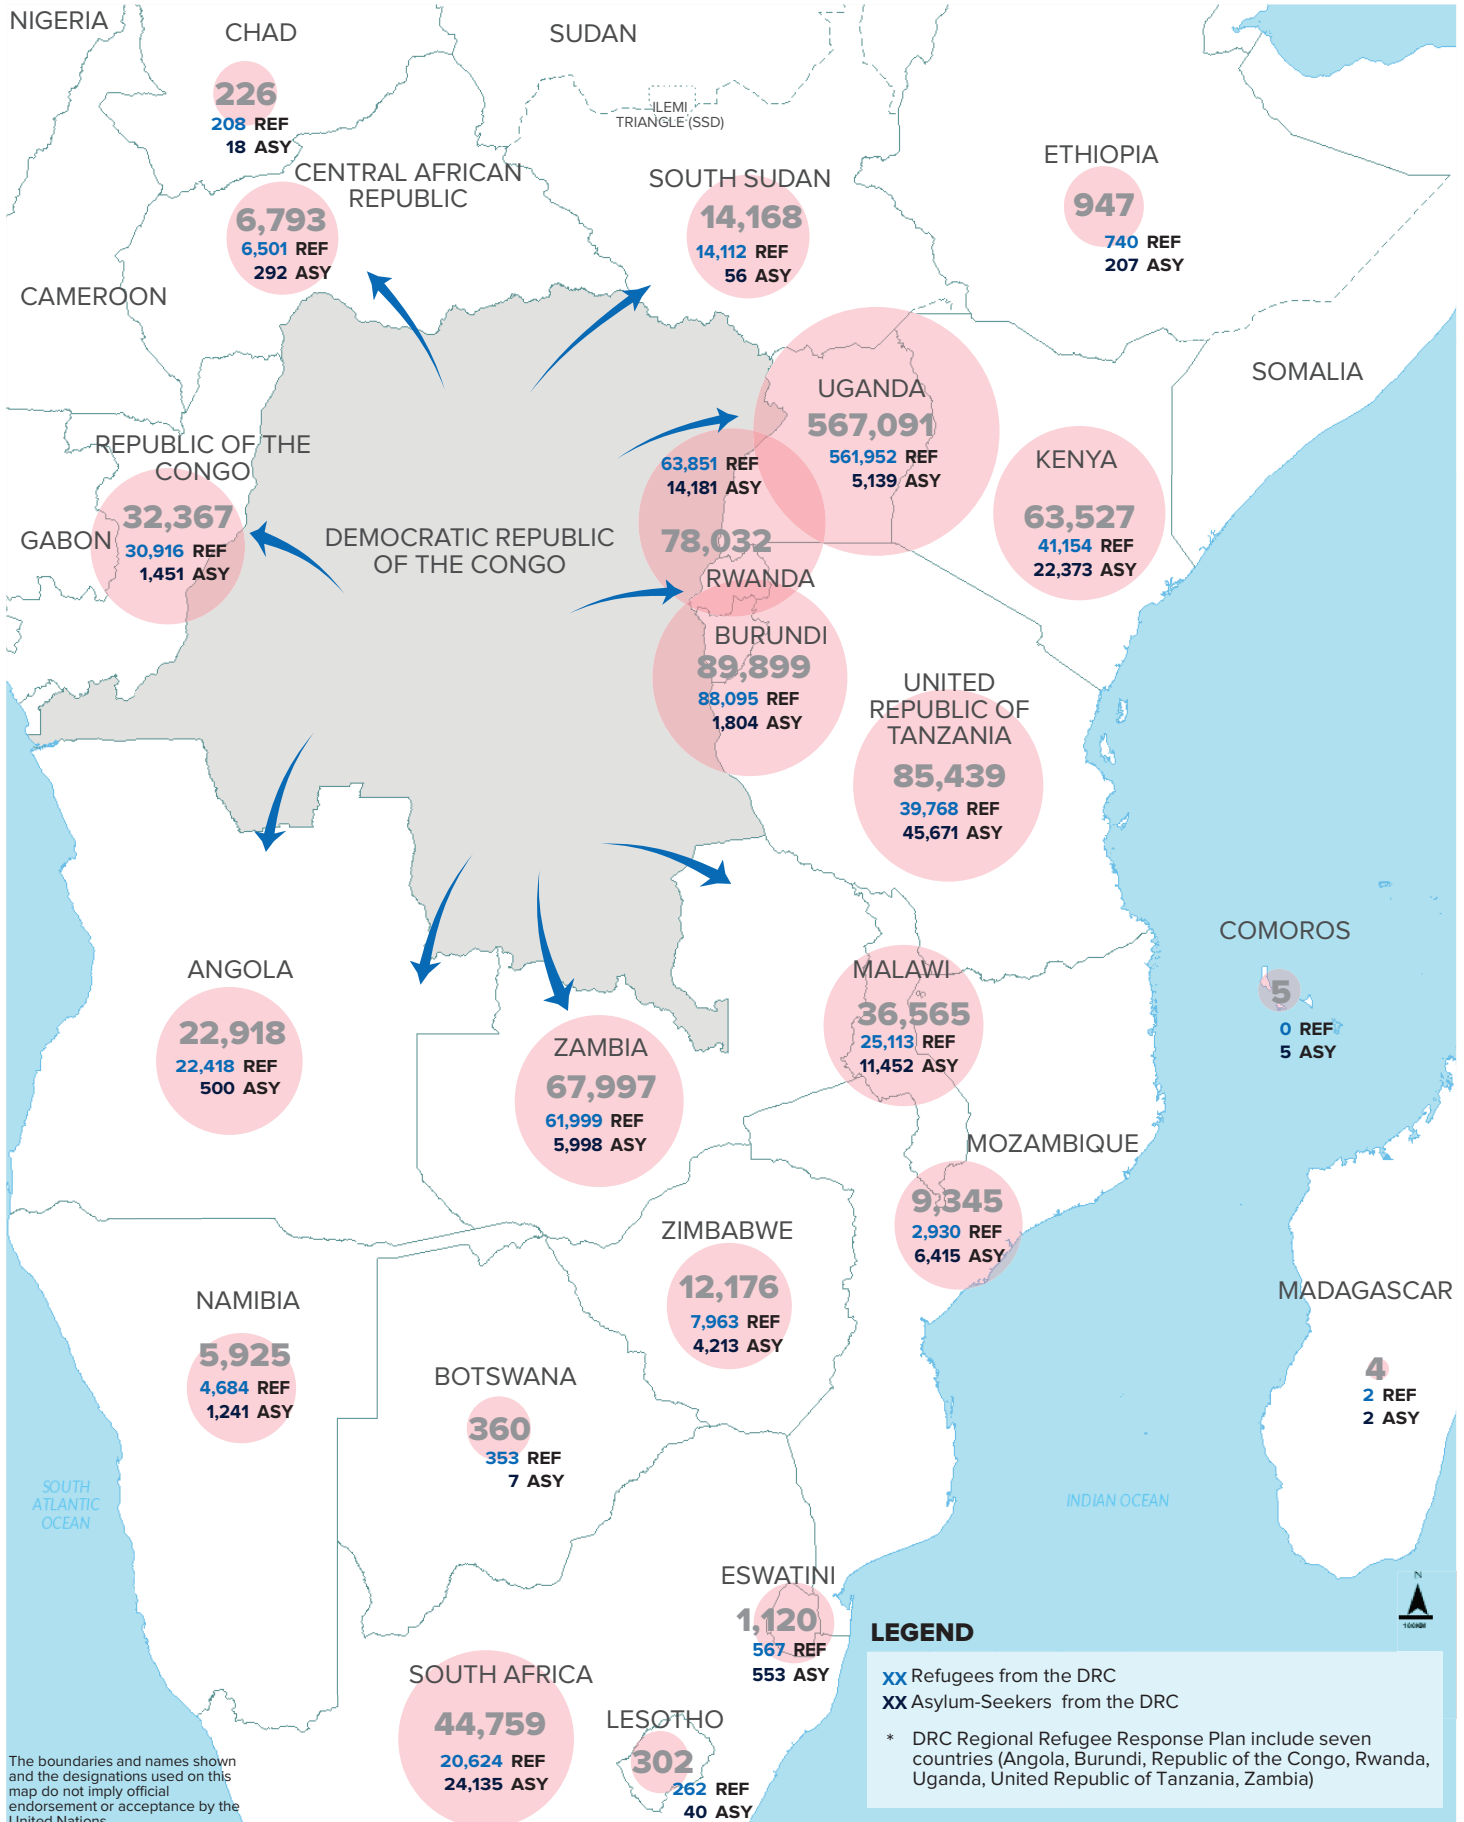

**KEY FIGURES**

**1,139,999**  
Total Refugees and Asylum-seekers

**994,217**  
Refugees

**145,782**  
Asylum-seekers

The boundaries and names shown and the designations used on this map do not imply official endorsement or acceptance by the United Nations