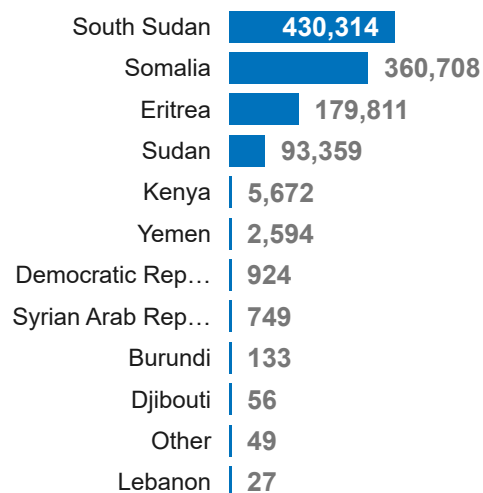

163K
Ethiopian refugees and asylum seekers
in neighbouring countries

1.9M*
Internally Displaced Persons

1.7M
Conflict induced IDPs in Ethiopia

0.2M
Natural Disaster IDPs in Ethiopia

1527
Ethiopia Returnees in 2025

1.1M
Refugees and asylum seekers in
Ethiopia

Ethiopian Refugees by Country of Asylum

Age and gender breakdown

Refugees in Ethiopia by Country of Origin

Ethiopian Returnees in 2025

Ethiopians displaced into neighbouring countries