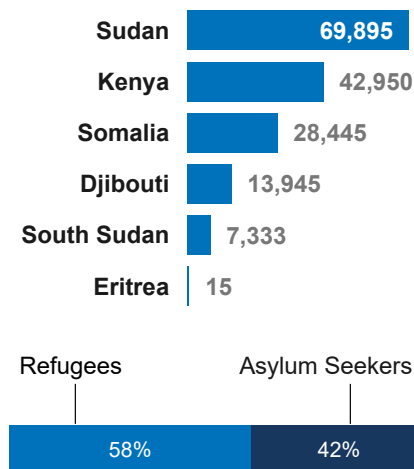

163K
Ethiopian refugees and asylum seekers
in neighbouring countries

1.9M*
Internally Displaced Persons

1.7M
Conflict induced IDPs in Ethiopia

0.2M
Natural Disaster IDPs in Ethiopia

*Figures from DTM Ethiopia - National displacement report 20

1527
Ethiopia Returnees in 2025

1.1M
Refugees and asylum seekers in
Ethiopia

Ethiopian Refugees by Country of Asylum

Refugees in Ethiopia by Country of Origin

Age and gender breakdown

Ethiopian Returnees in 2025

Ethiopians displaced into neighbouring countries