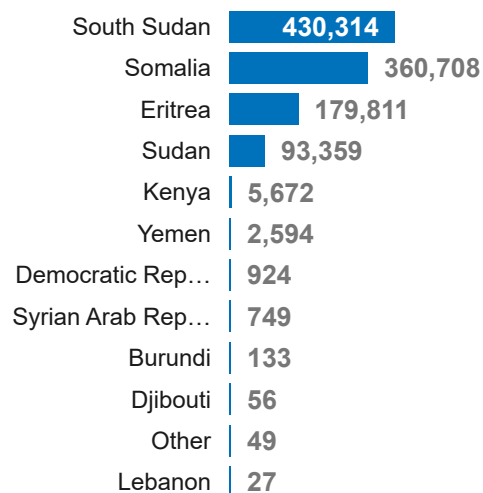

163K
Ethiopian refugees and asylum seekers
in neighbouring countries

1.9M*
Internally Displaced Persons

1.7M
Conflict induced IDPs in Ethiopia

0.2M
Natural Disaster IDPs in Ethiopia

*Figures from DTM Ethiopia - National displacement report 20

1527
Ethiopia Returnees in 2025

1.1M
Refugees and asylum seekers in
Ethiopia

Ethiopian Refugees by Country of Asylum

Refugees in Ethiopia by Country of Origin

Age and gender breakdown

Ethiopian Returnees in 2025

Ethiopians displaced into neighbouring countries