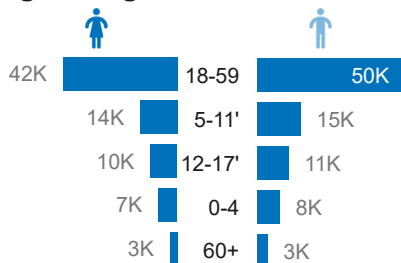

163K
Ethiopian refugees and asylum seekers
in neighbouring countries

1.9M*
Internally Displaced Persons

1.7M
Conflict induced IDPs in Ethiopia

0.2M
Natural Disaster IDPs in Ethiopia

*Figures from DTM Ethiopia - National displacement report 20

1527
Ethiopia Returnees in 2025

1.1M
Refugees and asylum seekers in
Ethiopia

Ethiopian Refugees by Country of Asylum

Refugees in Ethiopia by Country of Origin

Age and gender breakdown

Ethiopian Returnees in 2025