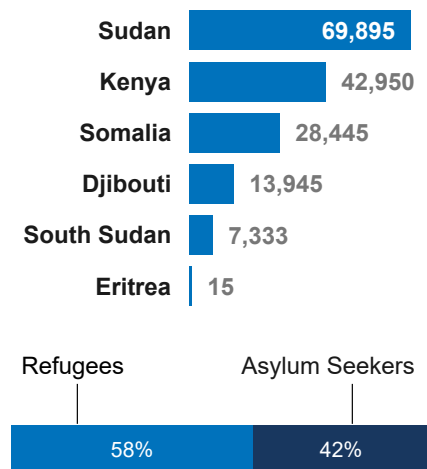

163K
Ethiopian refugees and asylum seekers
in neighbouring countries

1.9M*
Internally Displaced Persons

1.7M
Conflict induced IDPs in Ethiopia

0.2M
Natural Disaster IDPs in Ethiopia

1527
Ethiopia Returnees in 2025

1.1M
Refugees and asylum seekers in
Ethiopia

Ethiopian Refugees by Country of Asylum

Age and gender breakdown

Refugees in Ethiopia by Country of Origin

Ethiopian Returnees in 2025

Ethiopians displaced into neighbouring countries