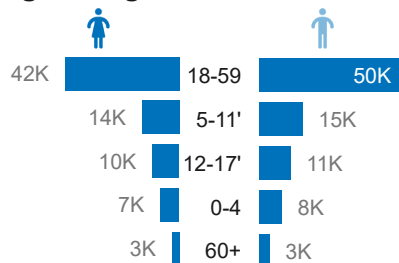

163K
Ethiopian refugees and asylum seekers
in neighbouring countries

1.9M*
Internally Displaced Persons

1.7M
Conflict induced IDPs in Ethiopia

0.2M
Natural Disaster IDPs in Ethiopia

1527
Ethiopia Returnees in 2025

1.1M
Refugees and asylum seekers in
Ethiopia

Ethiopian Refugees by Country of Asylum

Age and gender breakdown

Refugees in Ethiopia by Country of Origin

Ethiopian Returnees in 2025

Ethiopians displaced into neighbouring countries