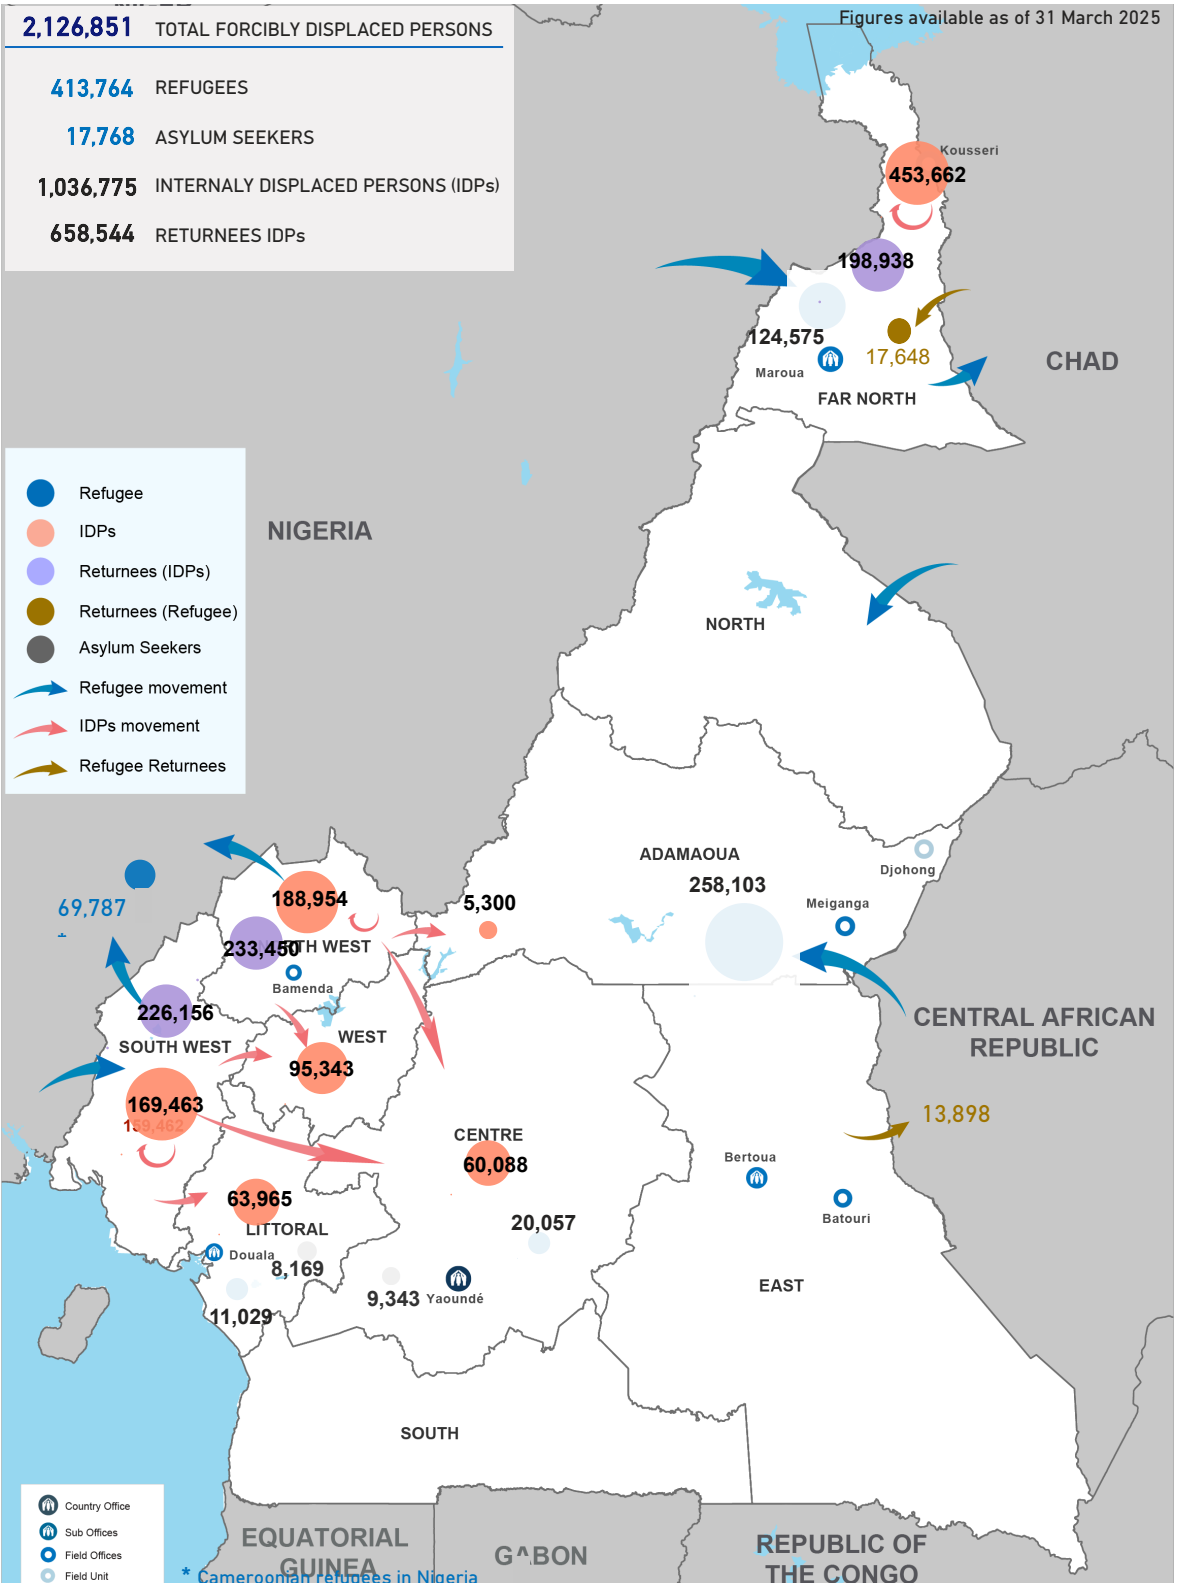

Figures available as of 31 March 2025

**2,126,851** TOTAL FORCIBLY DISPLACED PERSONS

**413,764** REFUGEES

**17,768** ASYLUM SEEKERS

**1,036,775** INTERNALLY DISPLACED PERSONS (IDPs)

**658,544** RETURNEES IDPs

\* Cameroonian refugees in Nigeria