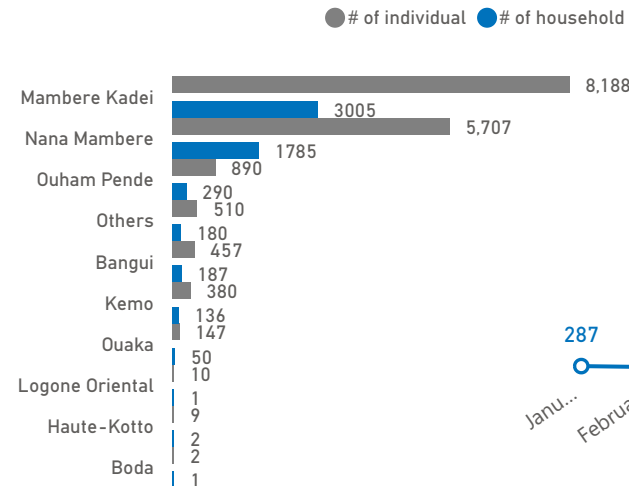

KEY POPULATION FIGURES

Total Population Repatriated

**16,300** **5,588**

Rural Area (East Side) **16,037** Repatriated

Urban Area (Yaounde & Douala) **263** Repatriated

Repartition by Age and Sex

**7,995** Male **8,036** Female **39%** PSN\*

# of Refugee Repatriated per Settlement and Localities

Year

All

Site of Refugee

- Borgop Site
- Mbile Site
- Gado Badzere Site
- Ngam Site
- Lolo Site

# of Returnee Population per Country of Origin

Country

- Burundi
- Cote d'Ivoire
- Central African Republic
- Rwanda
- Chad

# of Refugee Repatriated Population to by Region

Geographical Location Repatriation Destination

Trend by Month