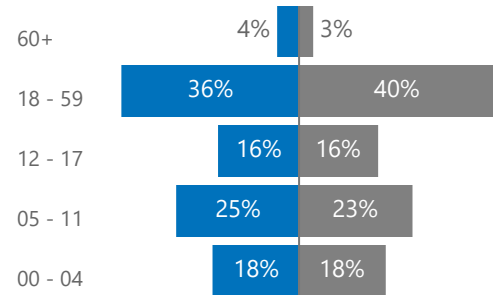

KEY POPULATION FIGURES

Total Population Repatriated

**16,300** **5,588**

Rural Area (East Side) **16,037** Repatriated

Urban Area (Yaounde & Douala) **263** Repatriated

Repartition by Age and Sex

**7,995** Male **8,036** Female **39%** PSN\*

# of Refugee Repatriated per Settlement and Localities

Year

All

Site of Refugee

- Borgop Site
- Mbile Site
- Gado Badzere Site
- Ngam Site
- Lolo Site