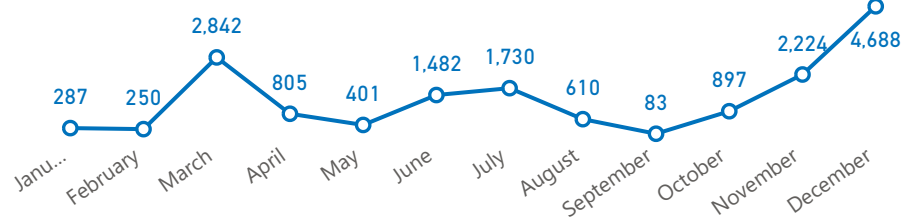

# of Returnee Population per Country of Origin

Country

- Burundi
- Cote d'Ivoire
- Central African Republic
- Rwanda
- Chad

# of Refugee Repatriated Population to by Region

Geographical Location Repatriation Destination

Trend by Month