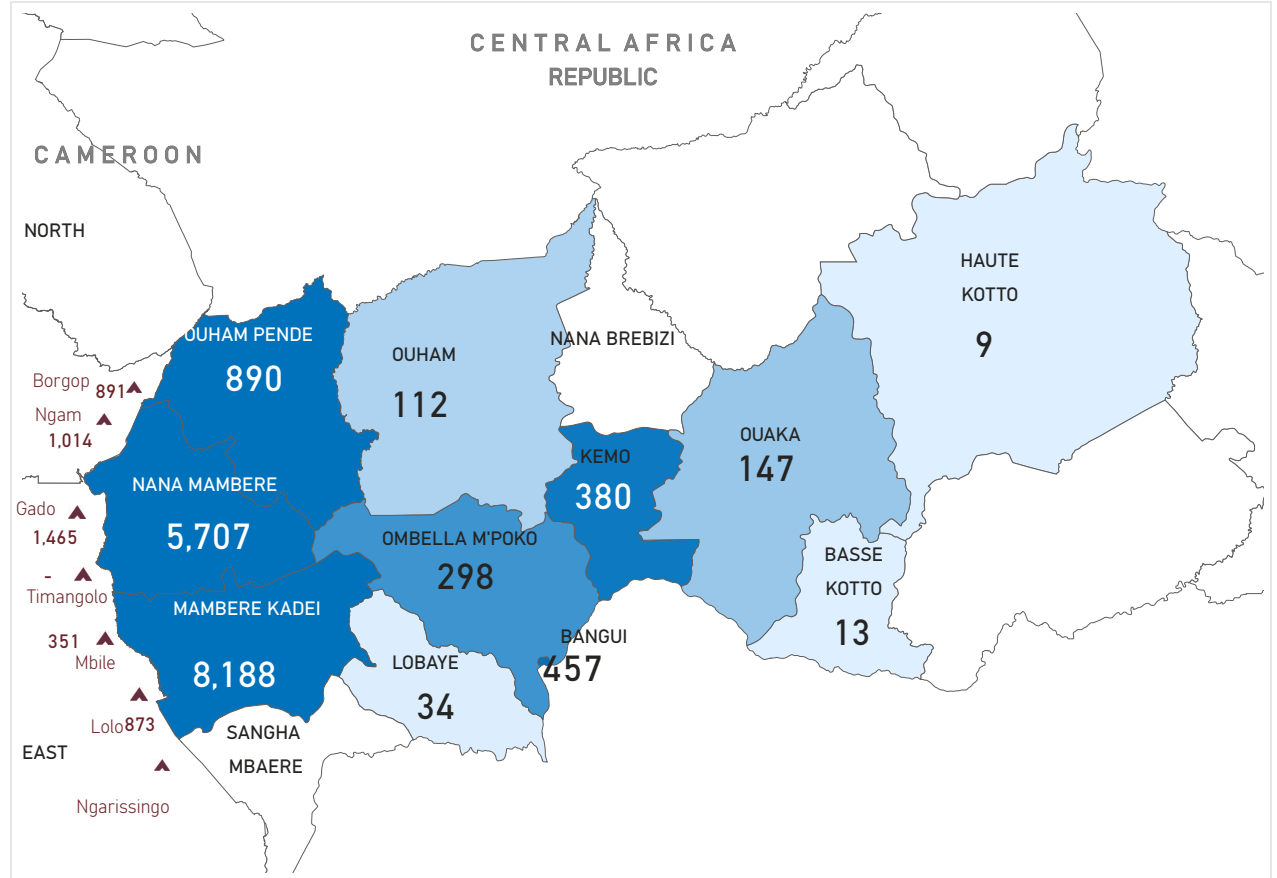

KEY POPULATION FIGURES

Total Population Repatriated

**16,300** **5,588**

Rural Area (East Side) **16,037** Repatriated

Urban Area (Yaounde & Douala) **263** Repatriated

Repartition by Age and Sex

**7,995** Male **8,036** Female **39%** PSN\*

# of Refugee Repatriated per Settlement and Localities

Year

All

Site of Refugee

- Borgop Site
- Mbile Site
- Gado Badzere Site
- Ngam Site
- Lolo Site

# of Returnee Population per Country of Origin

Country

- Burundi
- Cote d'Ivoire
- Central African Republic
- Rwanda
- Chad

# of Refugee Repatriated Population to by Region

Geographical Location Repatriation Destination

Trend by Month