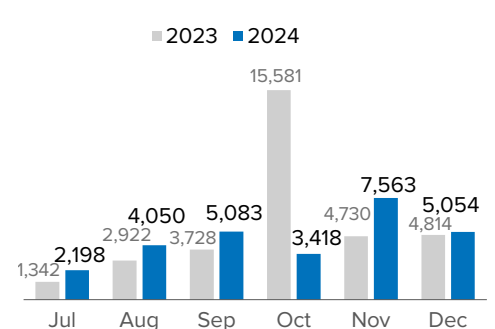

SPAIN SEA AND LAND ARRIVALS

1 Jan - 31 Dec 2024

Arrivals in Spain

64,318 **+12%**
 Sea and land arrivals **Dif. 2023**

Arrivals in Spain include two different routes, the Western Mediterranean and the Northwest African Maritime route.

Northwest African Maritime

46,843 **+16%**
 Sea arrivals **Dif. 2023**

The Northwest African maritime route includes arrivals in the Canary Islands.

Most common nationalities of arrivals: N.W. African Maritime

Arrivals trend by month: N.W. African Maritime

Source: UNHCR estimates from data collected in the field and from data published by Ministry of Interior. Nationalities: Frontex public data.