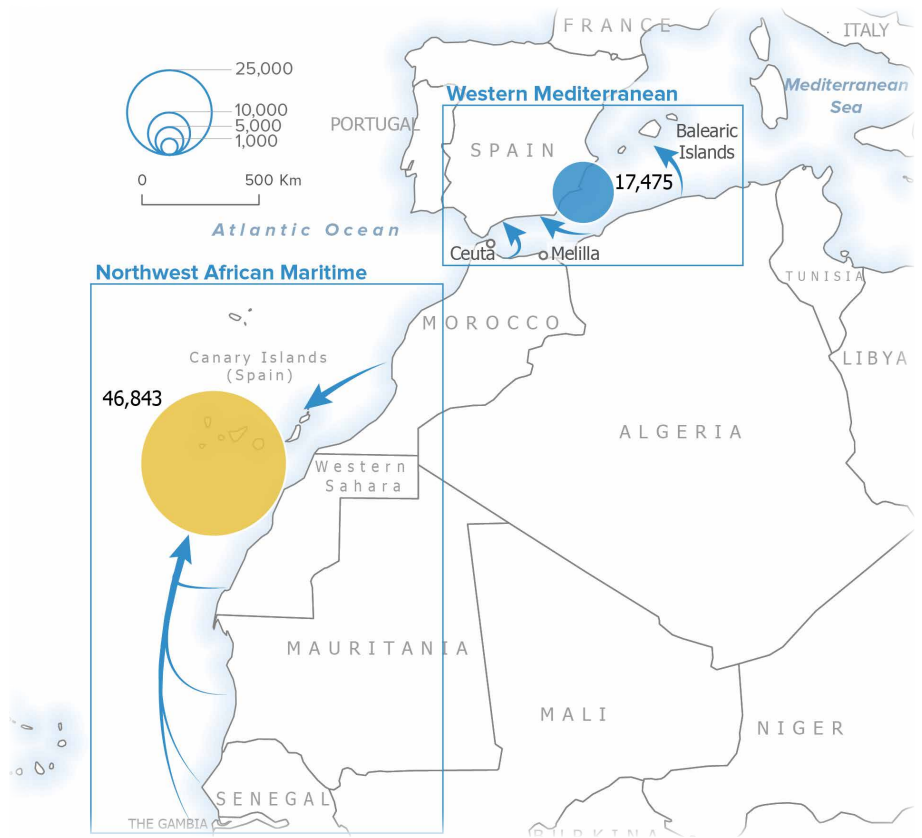

SPAIN SEA AND LAND ARRIVALS

1 Jan - 31 Dec 2024

Arrivals in Spain

64,318 **+12%**
 Sea and land arrivals **Dif. 2023**

Arrivals in Spain include two different routes, the Western Mediterranean and the Northwest African Maritime route.

Most common nationalities of arrivals

The boundaries and names shown and the designations used on this map do not imply official endorsement or acceptance by the United Nations.

Western Mediterranean

17,475 **+4%**
 Sea and land arrivals **Dif. 2023**

The Western Mediterranean route includes arrivals in mainland Spain, Balearic Islands, Ceuta and Melilla.

Most common nationalities of arrivals: Western Mediterranean

Arrivals trend by month: Western Mediterranean

Northwest African Maritime

46,843 **+16%**
 Sea arrivals **Dif. 2023**

The Northwest African maritime route includes arrivals in the Canary Islands.

Most common nationalities of arrivals: N.W. African Maritime