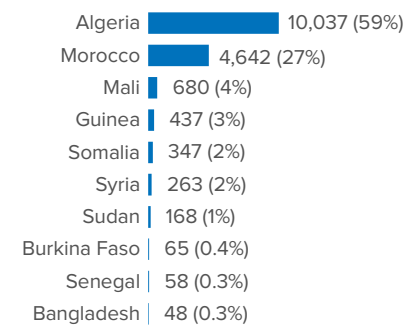

SPAIN SEA AND LAND ARRIVALS

1 Jan - 31 Dec 2024

Arrivals in Spain

64,318 **+12%**
 Sea and land arrivals **Dif. 2023**

Arrivals in Spain include two different routes, the Western Mediterranean and the Northwest African Maritime route.

Most common nationalities of arrivals

The boundaries and names shown and the designations used on this map do not imply official endorsement or acceptance by the United Nations.

Western Mediterranean

17,475 **+4%**
 Sea and land arrivals **Dif. 2023**

The Western Mediterranean route includes arrivals in mainland Spain, Balearic Islands, Ceuta and Melilla.

Most common nationalities of arrivals: Western Mediterranean

Arrivals trend by month: Western Mediterranean

Northwest African Maritime

46,843 **+16%**
 Sea arrivals **Dif. 2023**

The Northwest African maritime route includes arrivals in the Canary Islands.

Most common nationalities of arrivals: N.W. African Maritime