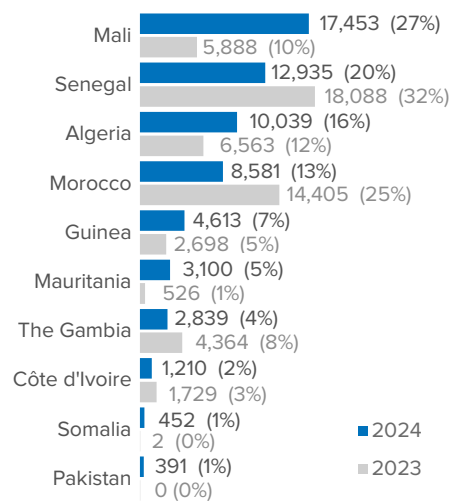

SPAIN SEA AND LAND ARRIVALS

1 Jan - 31 Dec 2024

Arrivals in Spain

64,318 **+12%**
 Sea and land arrivals **Dif. 2023**

Arrivals in Spain include two different routes, the Western Mediterranean and the Northwest African Maritime route.

Most common nationalities of arrivals

The boundaries and names shown and the designations used on this map do not imply official endorsement or acceptance by the United Nations.

Western Mediterranean

17,475 **+4%**
 Sea and land arrivals **Dif. 2023**

The Western Mediterranean route includes arrivals in mainland Spain, Balearic Islands, Ceuta and Melilla.

Most common nationalities of arrivals: Western Mediterranean

Arrivals trend by month: Western Mediterranean

Northwest African Maritime

46,843 **+16%**
 Sea arrivals **Dif. 2023**

The Northwest African maritime route includes arrivals in the Canary Islands.

Most common nationalities of arrivals: N.W. African Maritime