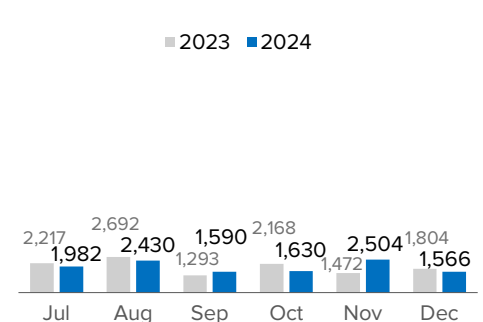

Arrivals trend by month: Western Mediterranean

Northwest African Maritime

46,843 **+16%**
Sea arrivals **Dif. 2023**

The Northwest African maritime route includes arrivals in the Canary Islands.