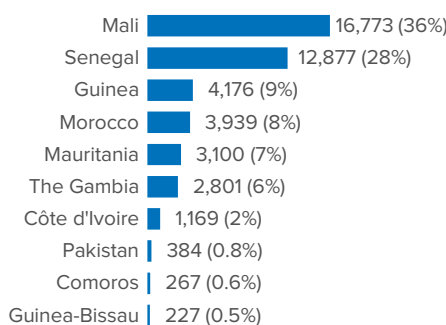

SPAIN SEA AND LAND ARRIVALS

1 Jan - 31 Dec 2024

Arrivals in Spain

64,318 **+12%**
 Sea and land arrivals **Dif. 2023**

Arrivals in Spain include two different routes, the Western Mediterranean and the Northwest African Maritime route.

Most common nationalities of arrivals

The boundaries and names shown and the designations used on this map do not imply official endorsement or acceptance by the United Nations.

Western Mediterranean

17,475 **+4%**
 Sea and land arrivals **Dif. 2023**

The Western Mediterranean route includes arrivals in mainland Spain, Balearic Islands, Ceuta and Melilla.

Most common nationalities of arrivals: Western Mediterranean

Arrivals trend by month: Western Mediterranean

Northwest African Maritime

46,843 **+16%**
 Sea arrivals **Dif. 2023**

The Northwest African maritime route includes arrivals in the Canary Islands.

Most common nationalities of arrivals: N.W. African Maritime