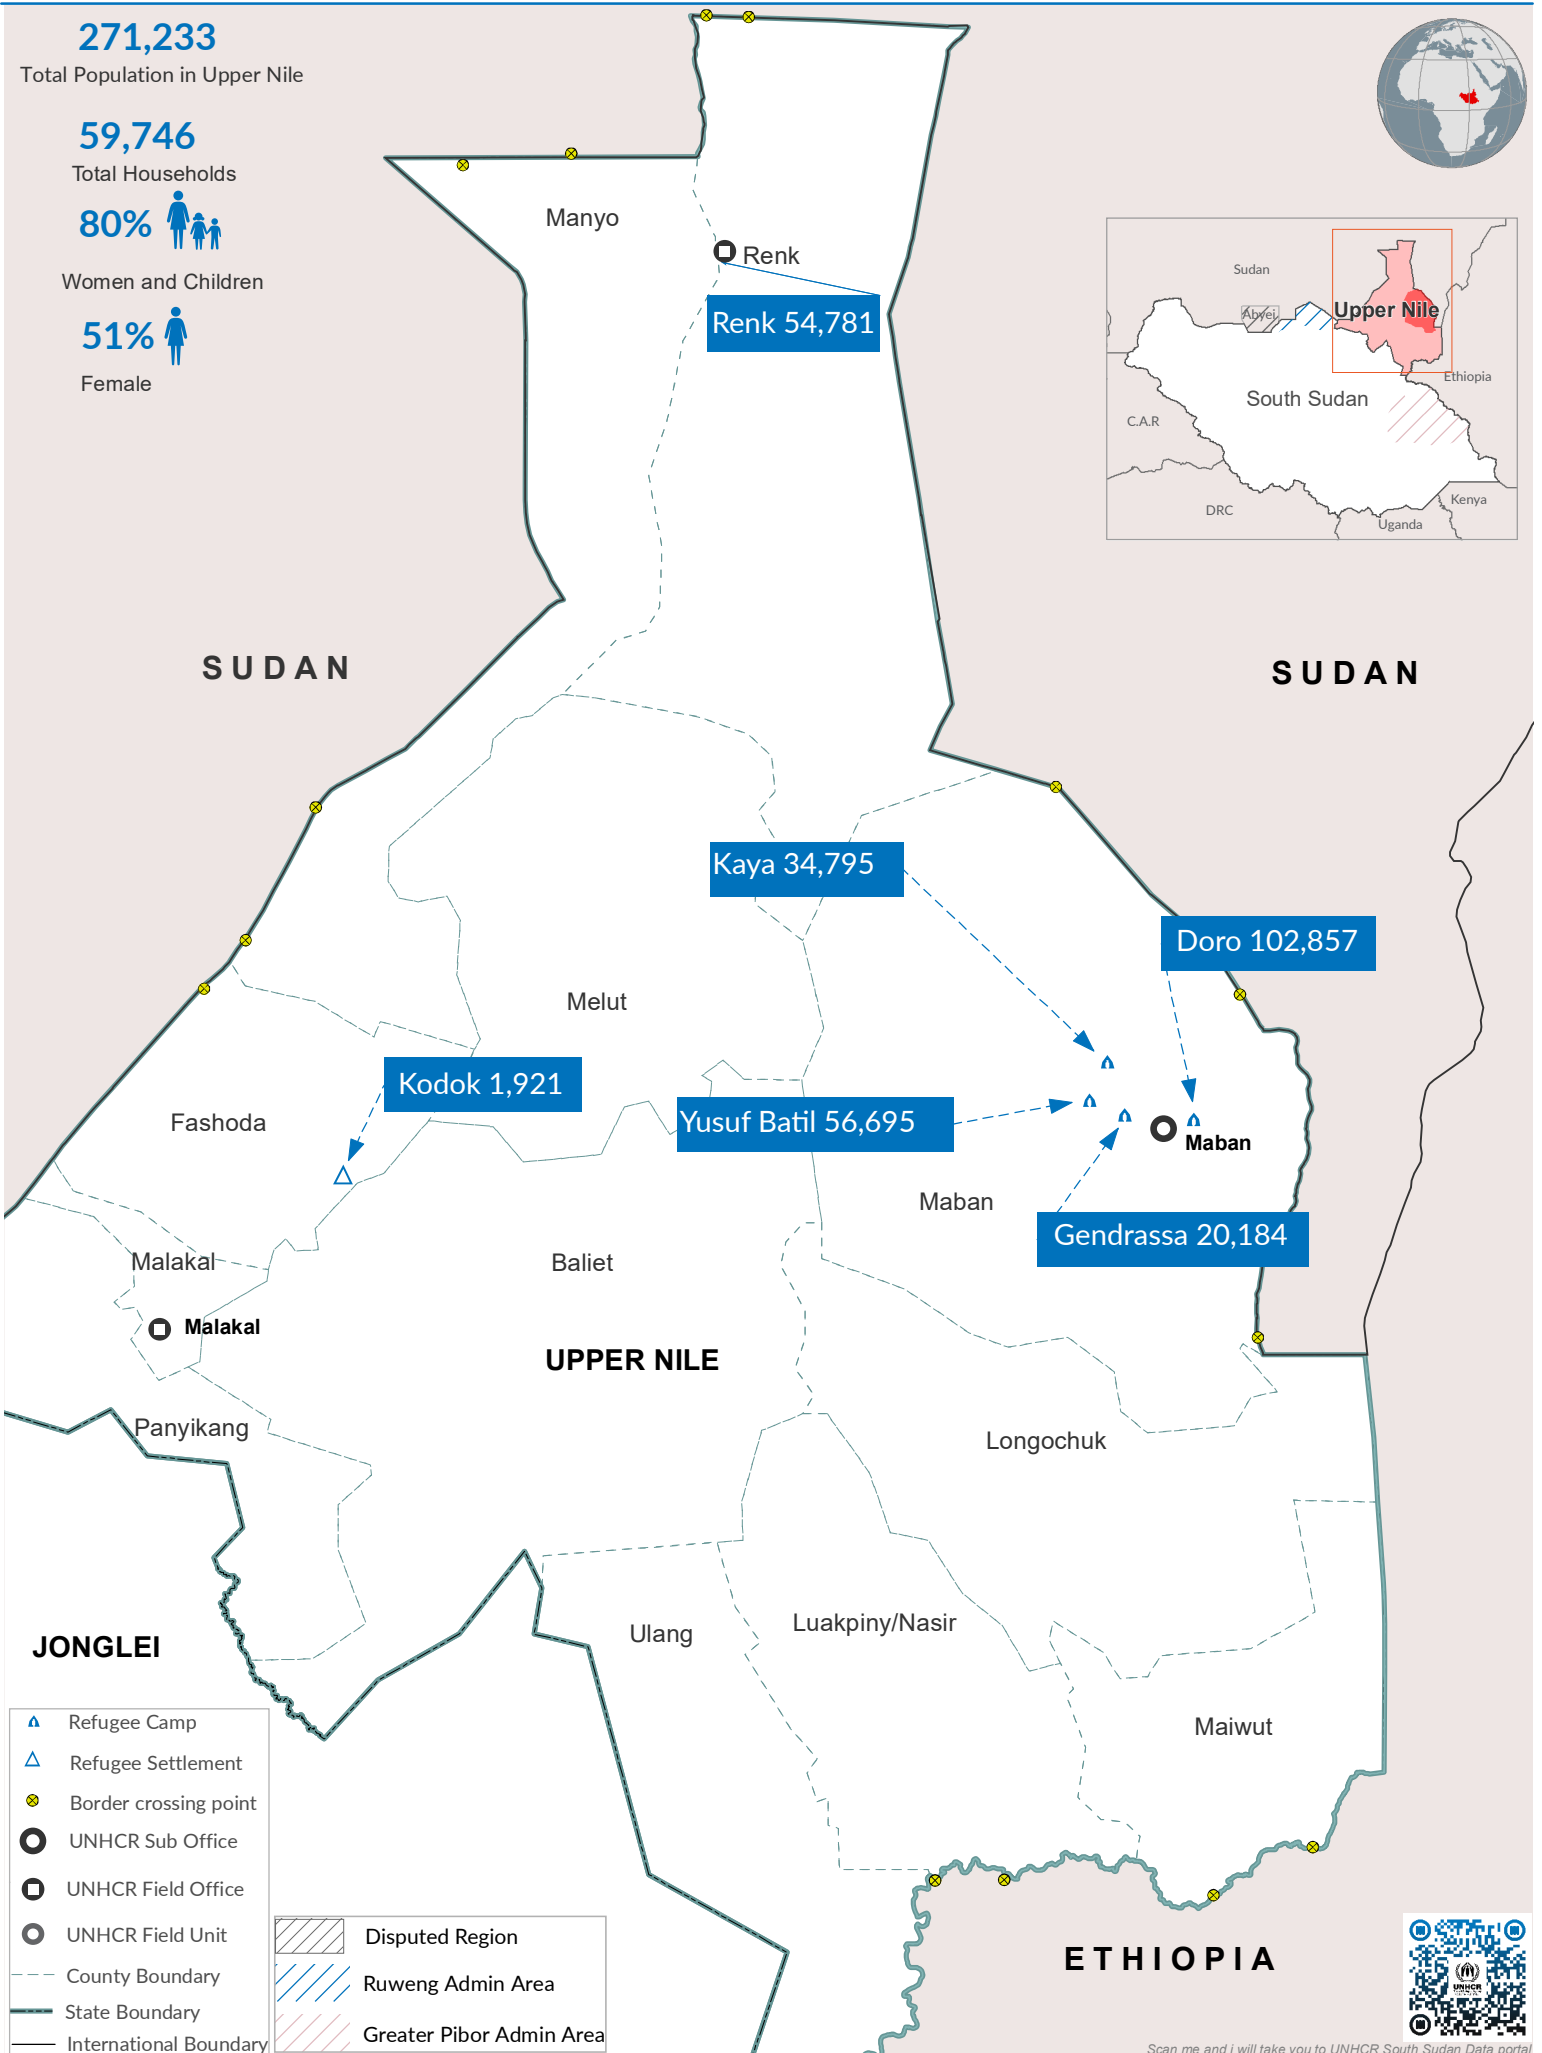

271,233

Total Population in Upper Nile

59,746

Total Households

80%

Women and Children

51%

Female

SUDAN

SUDAN

UPPER NILE

JONGLEI

ETHIOPIA

- ▲ Refugee Camp
- △ Refugee Settlement
- Border crossing point
- UNHCR Sub Office
- UNHCR Field Office
- UNHCR Field Unit
- County Boundary
- State Boundary
- International Boundary

- ▨ Disputed Region
- ▨ Ruweng Admin Area
- ▨ Greater Pibor Admin Area

Scan me and i will take you to UNHCR South Sudan Data portal

The boundaries and names shown and designations used on this map does not imply official endorsement of or acceptance by the United Nations or UNHCR. Final boundary between the Republic of Sudan and the Republic of South Sudan and final status of Abyei area are not yet determined.