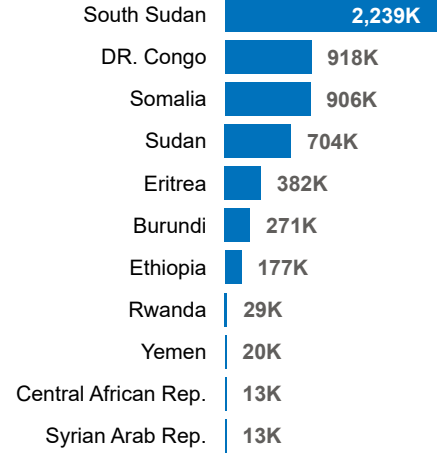

5.7M

5.2M Refugees

467K Asylum- Seekers

By Age and Gender

Refugees by Country of Asylum

Refugees by Country of Origin

Annual Trend of Displacement | 2015- 2025

Population of Refugees and Asylum-Seekers by Countries of Asylum

* Burundi figure only includes the registered individuals in ProGres.