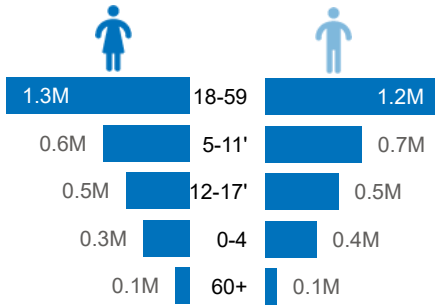

5.7M

5.2M Refugees

467K Asylum- Seekers

By Age and Gender

Refugees by Country of Asylum

Refugees by Country of Origin

Annual Trend of Displacement | 2015- 2025

Population of Refugees and Asylum-Seekers by Countries of Asylum