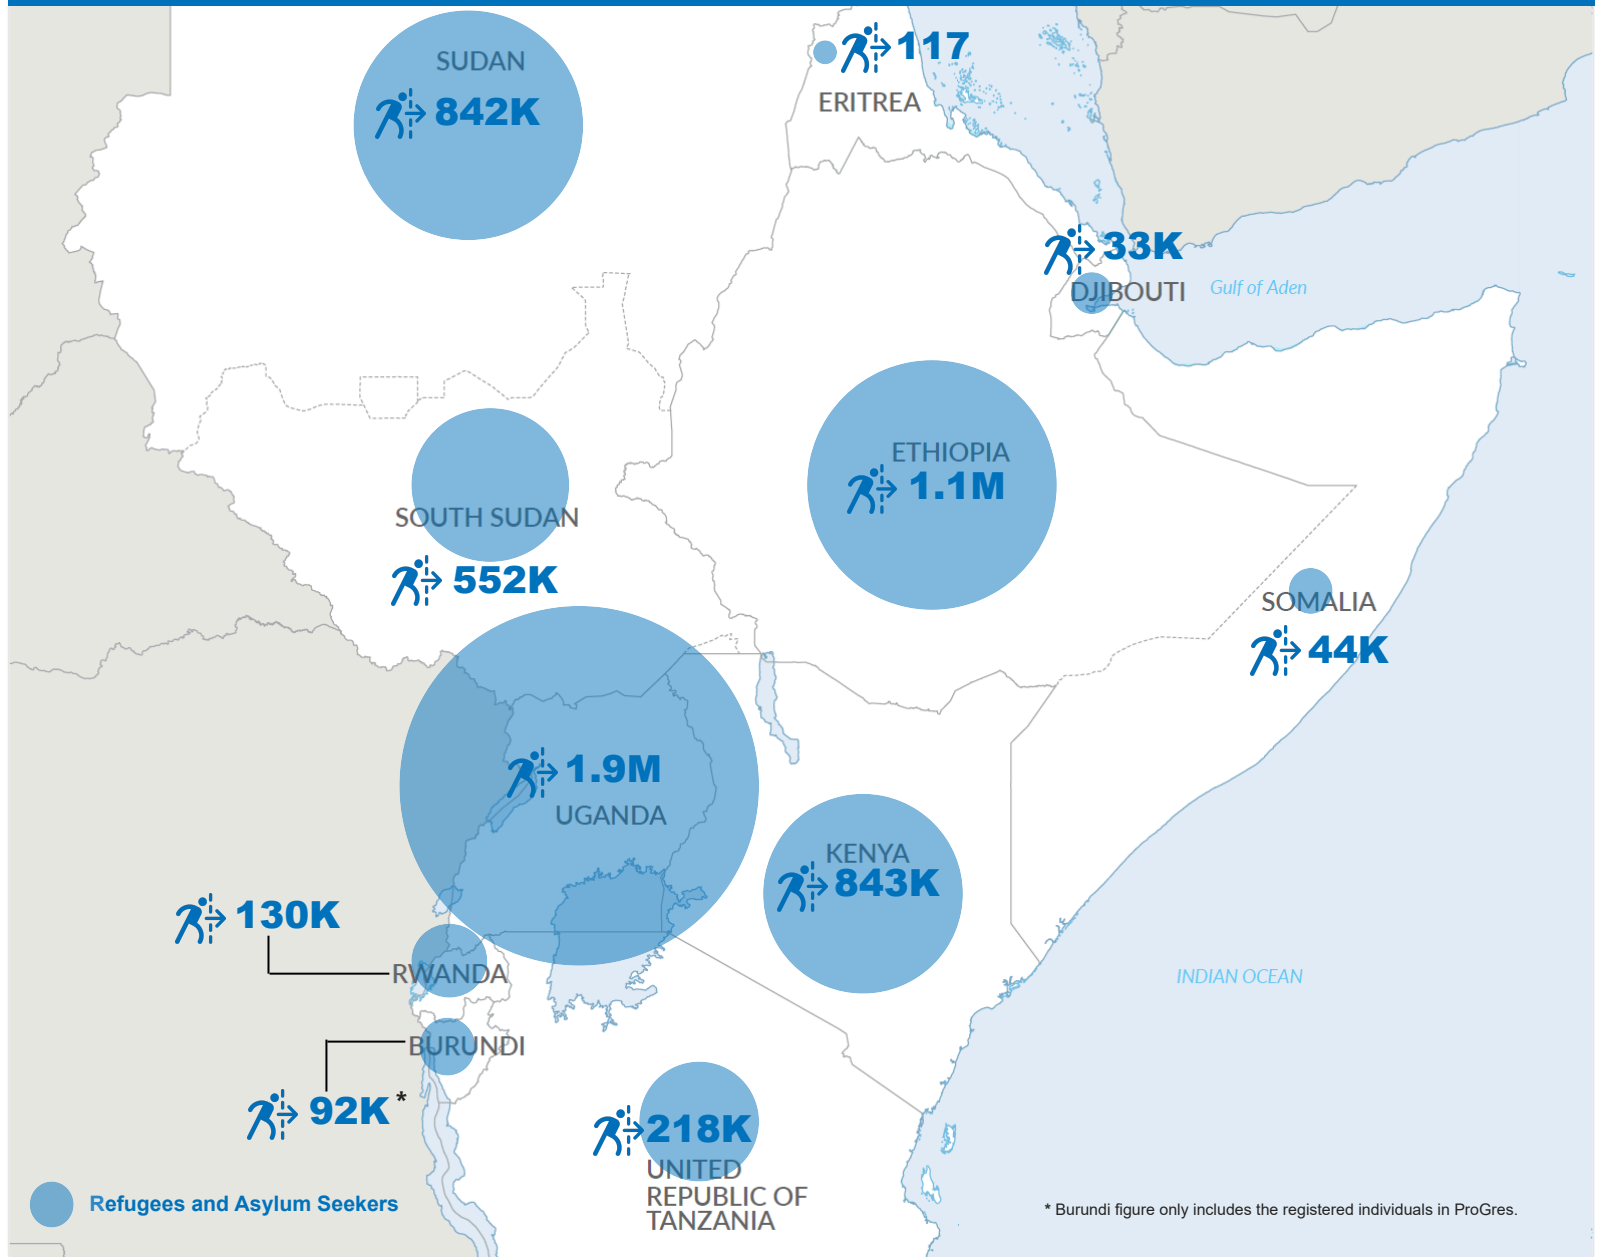

5.7M

5.2M Refugees

467K Asylum- Seekers

By Age and Gender

Refugees by Country of Asylum

Refugees by Country of Origin

Annual Trend of Displacement | 2015- 2025

Population of Refugees and Asylum-Seekers by Countries of Asylum

* Burundi figure only includes the registered individuals in ProGres.