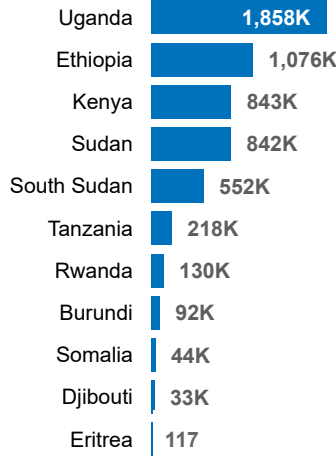

5.7M

5.2M Refugees

467K Asylum- Seekers

By Age and Gender

Refugees by Country of Asylum

Refugees by Country of Origin

Annual Trend of Displacement | 2015- 2025

Population of Refugees and Asylum-Seekers by Countries of Asylum