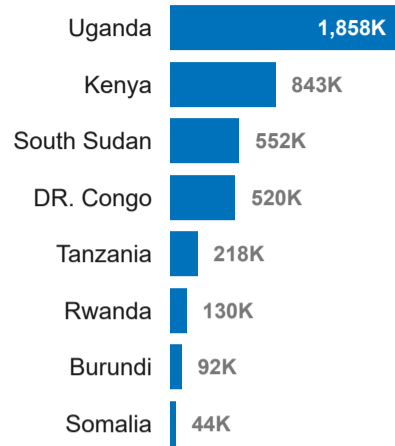

Refugees by Country of Asylum

Refugees by Country of Origin

Internally Displaced Persons

Refugee Returnees in 2025

Stateless Persons

\*\* This figure includes seasonally displaced individuals due to natural disasters.

Return figures to the DRC not included