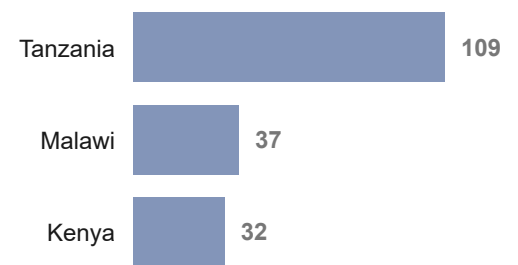

321K
Burundi Refugees and Asylum seekers in neighbouring countries

92K
Internally Displaced Persons

7K
Conflict induced IDPs

85K
Natural disaster IDPs

Burundian Refugees by Country of Asylum

Refugees in Burundi Country of Origin

178
Returnees in 2025

Age Gender breakdown

Burundi Returnees in 2025

92K
Refugees and Asylum Seekers in Burundi

Burundians displaced into neighbouring countries