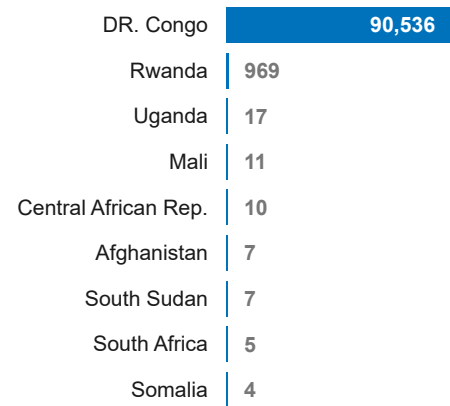

321K
Burundi Refugees and Asylum seekers in neighbouring countries

92K
Internally Displaced Persons

7K
Conflict induced IDPs

85K
Natural disaster IDPs

Burundian Refugees by Country of Asylum

Refugees in Burundi Country of Origin

178
Returnees in 2025

Age Gender breakdown

Burundi Returnees in 2025

92K
Refugees and Asylum Seekers in Burundi

Burundians displaced into neighbouring countries