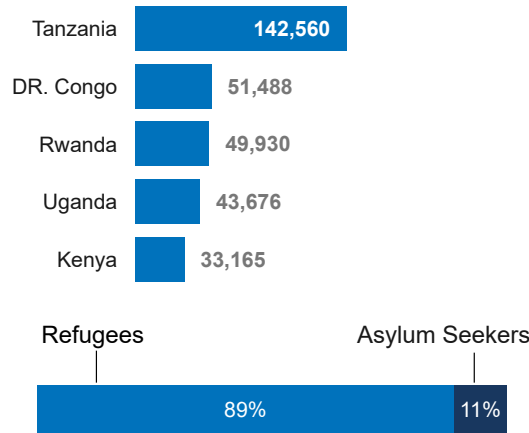

321K
Burundi Refugees and Asylum seekers in neighbouring countries

92K
Internally Displaced Persons

7K
Conflict induced IDPs

85K
Natural disaster IDPs

Burundian Refugees by Country of Asylum

Refugees in Burundi Country of Origin

178
Returnees in 2025

Age Gender breakdown

Burundi Returnees in 2025

92K
Refugees and Asylum Seekers in Burundi

Burundians displaced into neighbouring countries