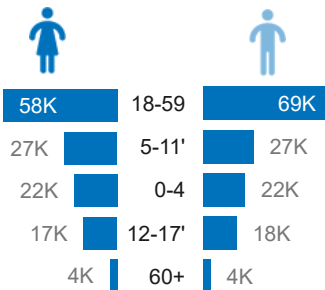

321K
Burundi Refugees and Asylum seekers in neighbouring countries

92K
Internally Displaced Persons

7K
Conflict induced IDPs

85K
Natural disaster IDPs

Burundian Refugees by Country of Asylum

Refugees in Burundi Country of Origin

178
Returnees in 2025

Age Gender breakdown

Burundi Returnees in 2025

92K
Refugees and Asylum Seekers in Burundi

Burundians displaced into neighbouring countries