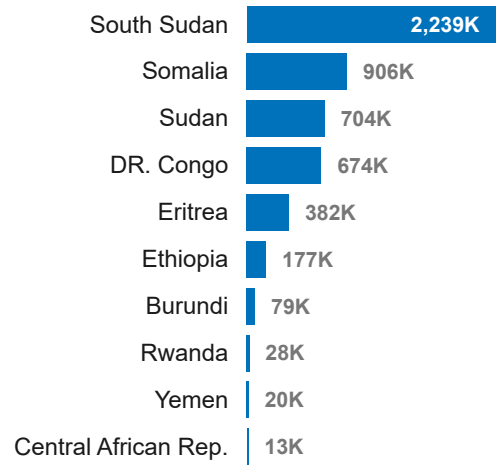

Refugees by Country of Asylum

Refugees by Country of Origin

Internally Displaced Persons

Refugee Returnees in 2025

Stateless Persons

*Figures from DTM Ethiopia - National displacement report 20

*** This figure includes seasonally displaced individuals due to natural disasters.