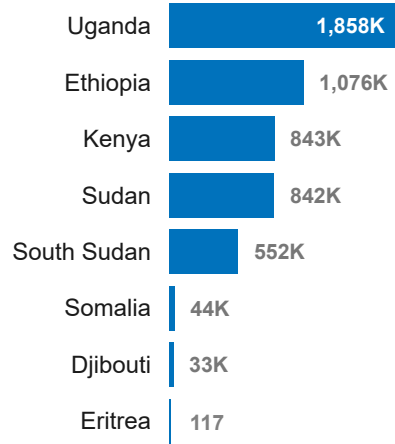

Refugees by Country of Asylum

Refugees by Country of Origin

Internally Displaced Persons

Refugee Returnees in 2025

Stateless Persons

*Figures from DTM Ethiopia - National displacement report 20

*** This figure includes seasonally displaced individuals due to natural disasters.