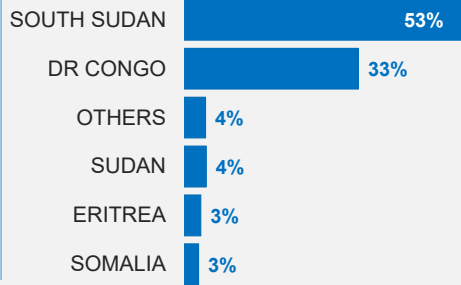

UGANDA - POPULATION DASHBOARD

ANNEX II - Map - Refugees and Asylum Seekers

30-Apr-2025

Total refugees and asylum-seekers 1,890,334

Countries of origin

Refugees per settlement

LEGEND

- △ Refugee Settlement
- ★ Capital city
- District boundary

Source countries of refugees

- South Sudan
- DR Congo
- Somalia
- Sudan
- Eritrea
- Other nationalities

The boundaries and names shown and the designations used on this map do not imply official endorsement or acceptance by the United Nations.