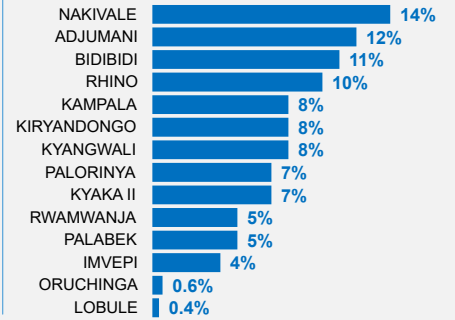

UGANDA - POPULATION DASHBOARD

ANNEX II - Map - Refugees and Asylum Seekers

30-Apr-2025

Total refugees and asylum-seekers 1,890,334

Countries of origin

Refugees per settlement

LEGEND

- △ Refugee Settlement
- ★ Capital city
- District boundary

Source countries of refugees

- South Sudan
- DR Congo
- Somalia
- Sudan
- Eritrea
- Other nationalities

The boundaries and names shown and the designations used on this map do not imply official endorsement or acceptance by the United Nations.