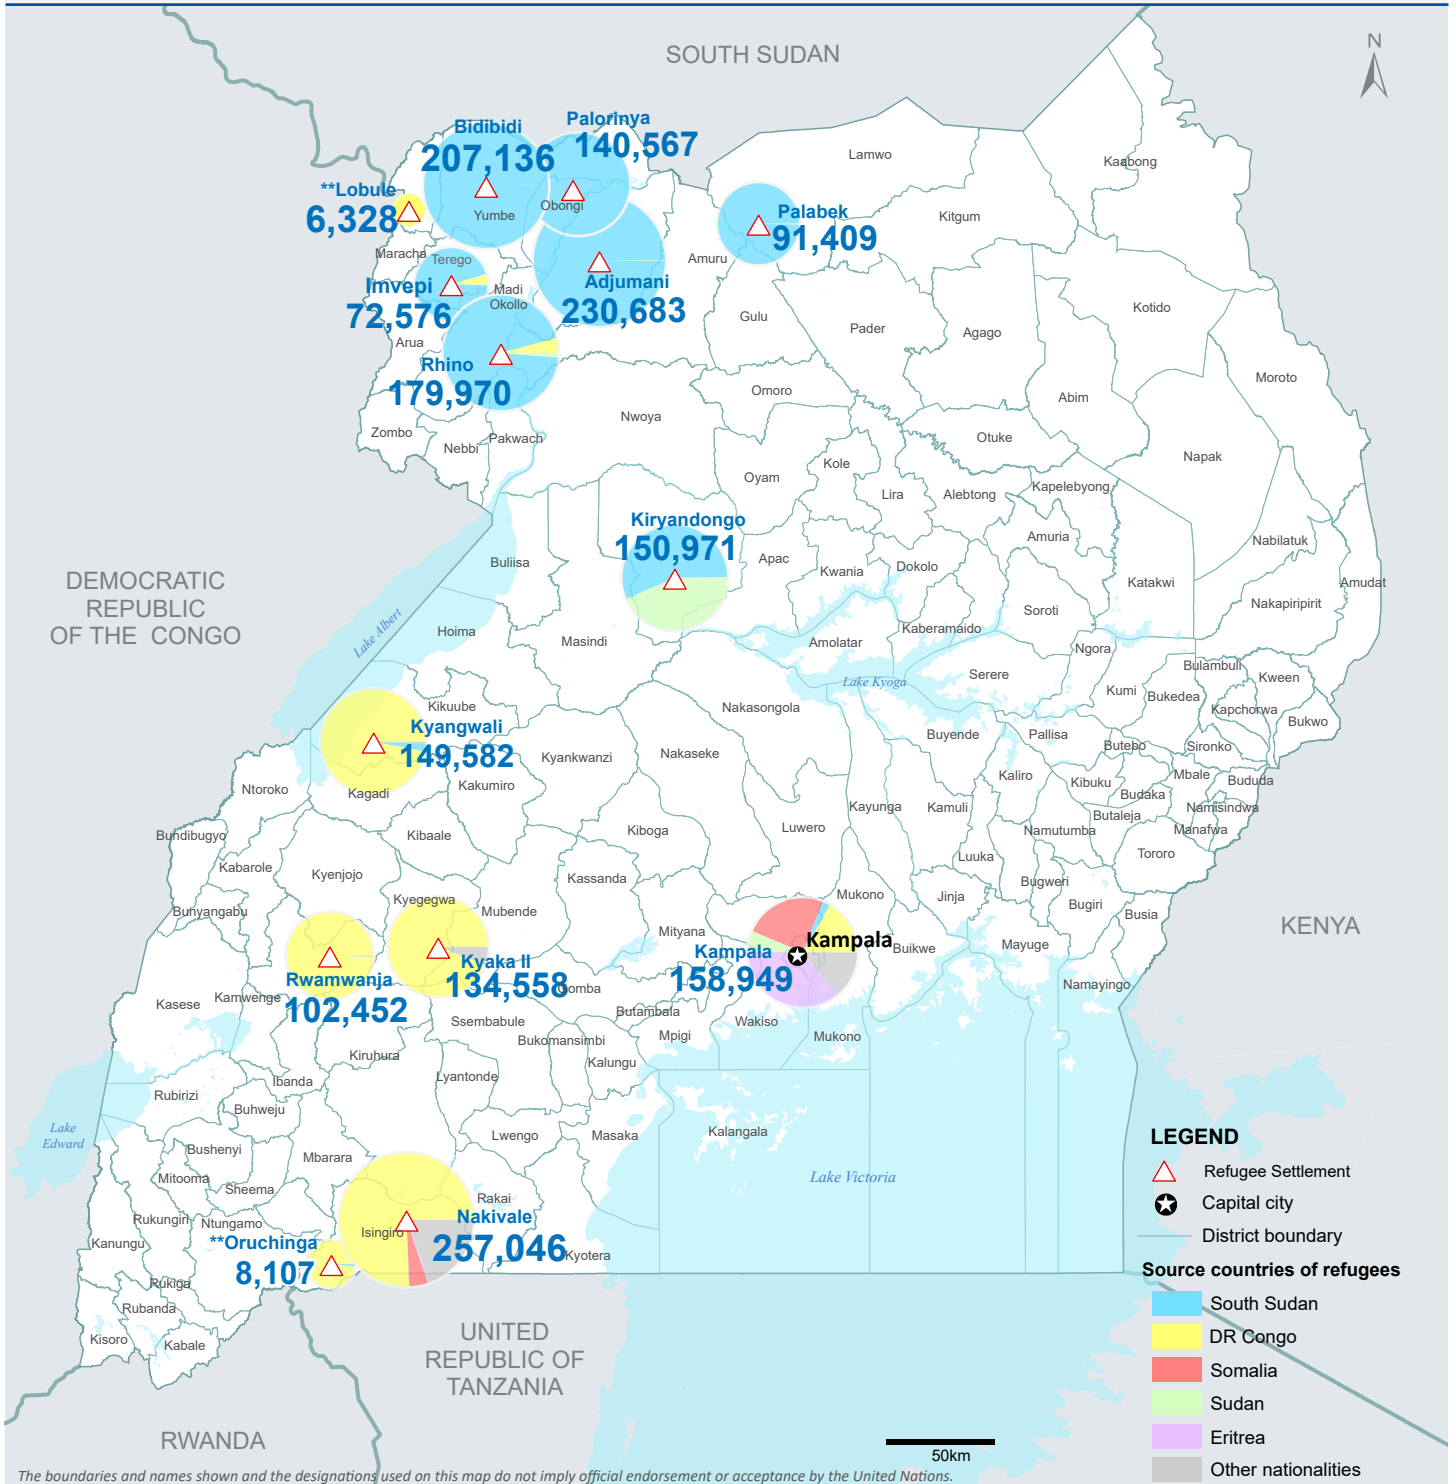

UGANDA - POPULATION DASHBOARD

ANNEX II - Map - Refugees and Asylum Seekers

30-Apr-2025

Total refugees and asylum-seekers 1,890,334

Countries of origin

Refugees per settlement

LEGEND

- △ Refugee Settlement
- ★ Capital city
- District boundary

Source countries of refugees

- South Sudan
- DR Congo
- Somalia
- Sudan
- Eritrea
- Other nationalities

The boundaries and names shown and the designations used on this map do not imply official endorsement or acceptance by the United Nations.