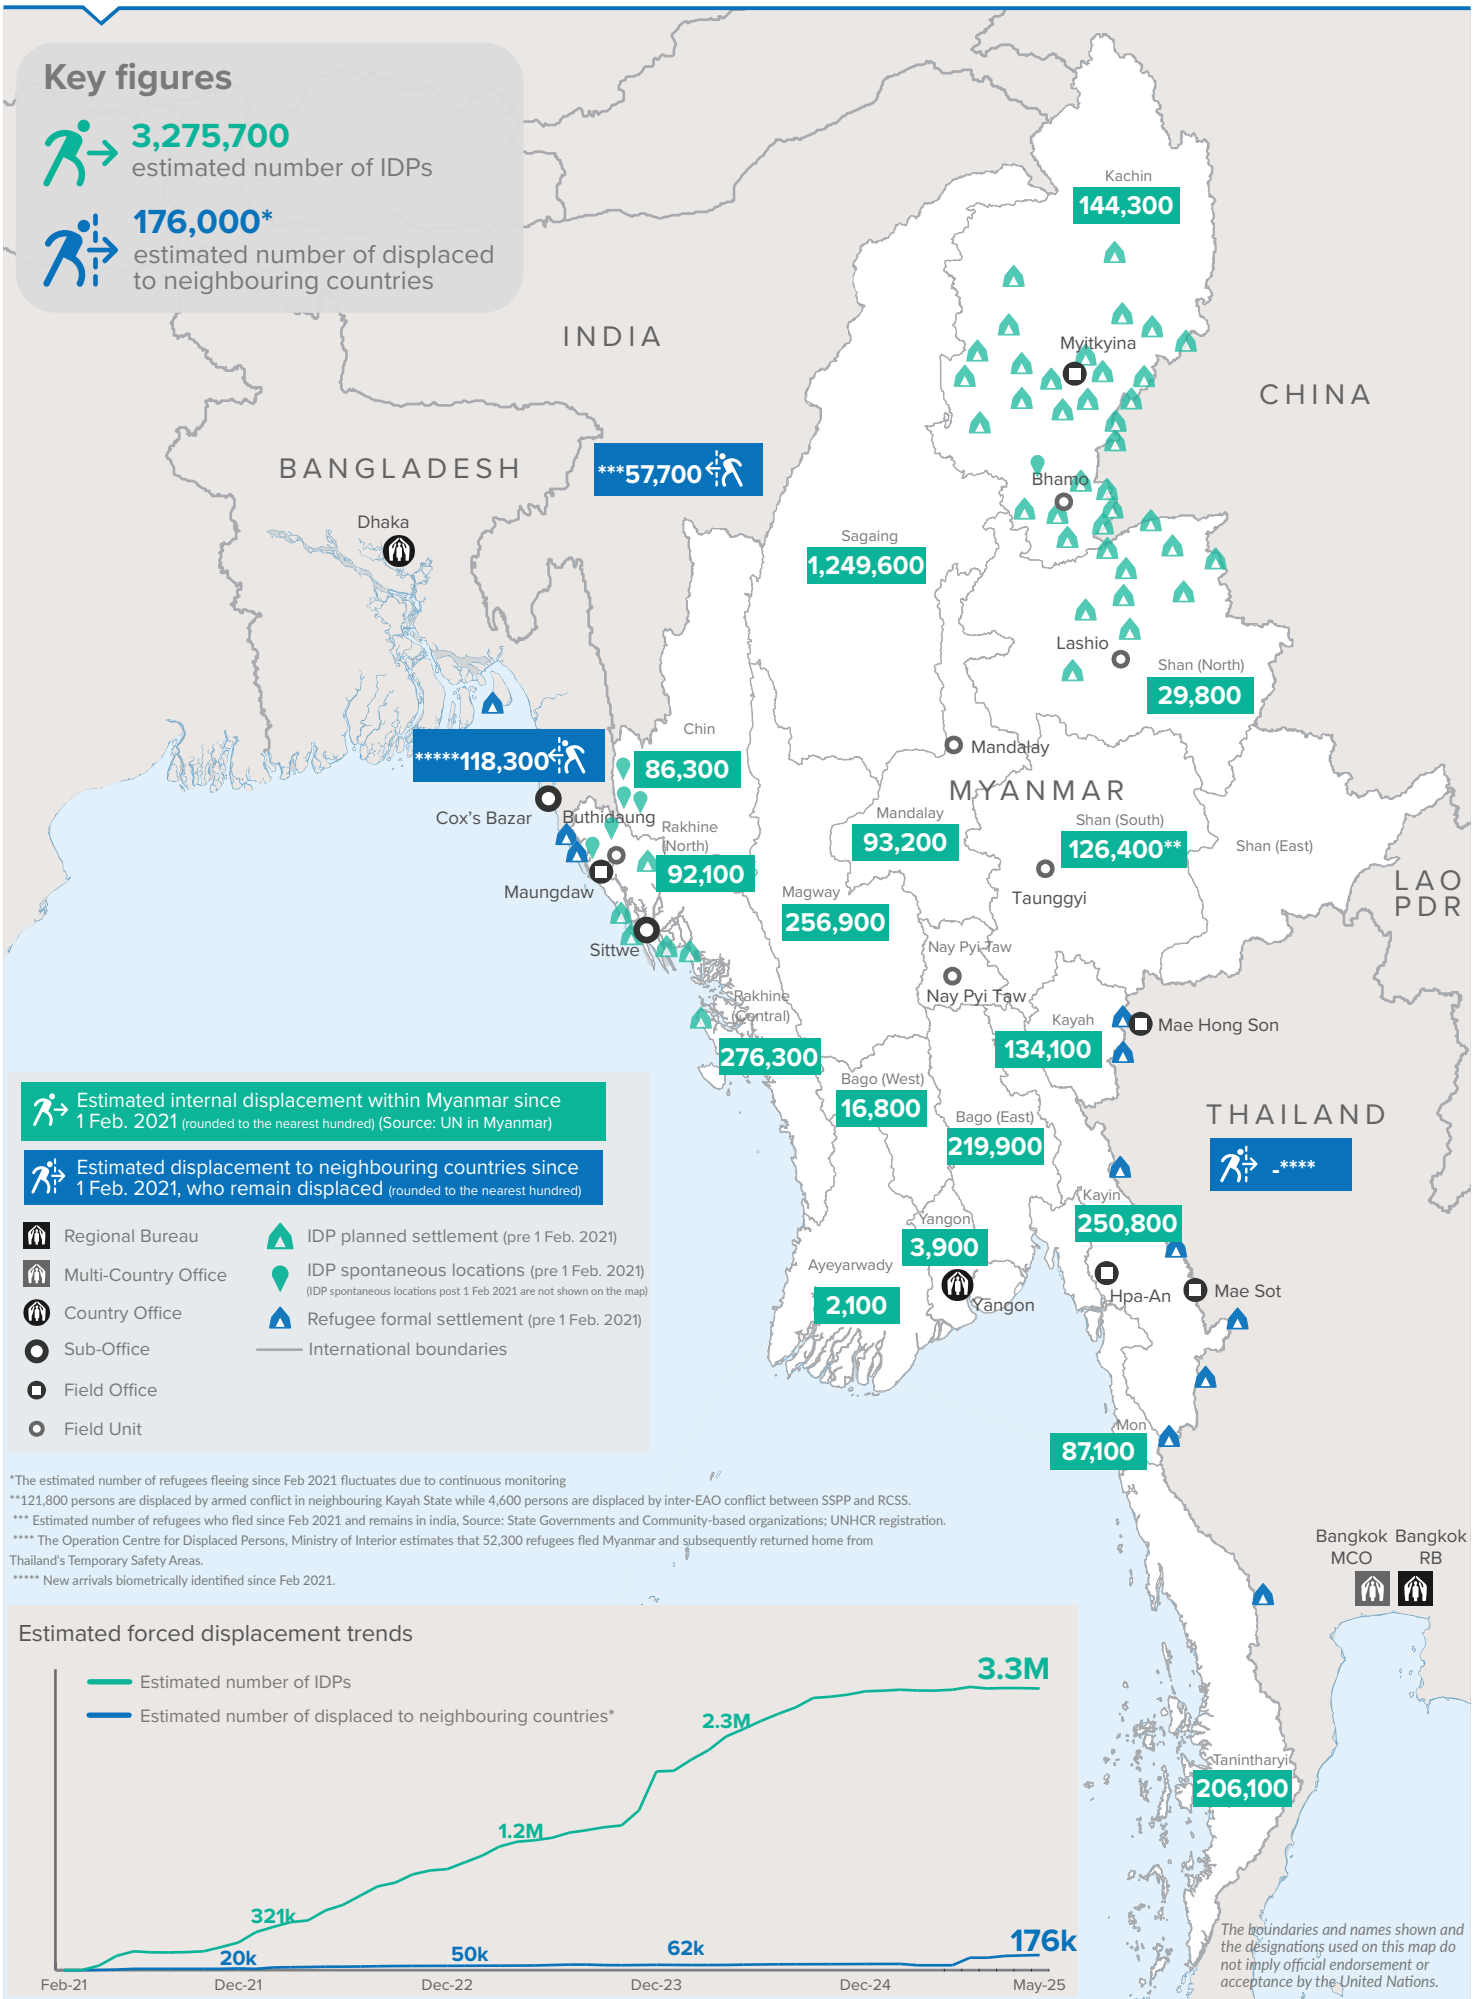

Key figures

 **3,275,700**
estimated number of IDPs

 **176,000***
estimated number of displaced to neighbouring countries

Key figures

3,545,700

Estimated total IDPs within Myanmar

270,000

 Estimated # of IDPs displaced prior to 1 Feb 2021
 (As of 31 Dec, 2024)

3,275,700

 Estimated # of IDPs displaced post 1 Feb 2021
 (As of 05 May, 2025)

 Prior to 1 Feb 2021

 Post 1 Feb 2021

Source : UN in Myanmar

The boundaries and names shown and the designations used on this map do not imply official endorsement or acceptance by the United Nations.