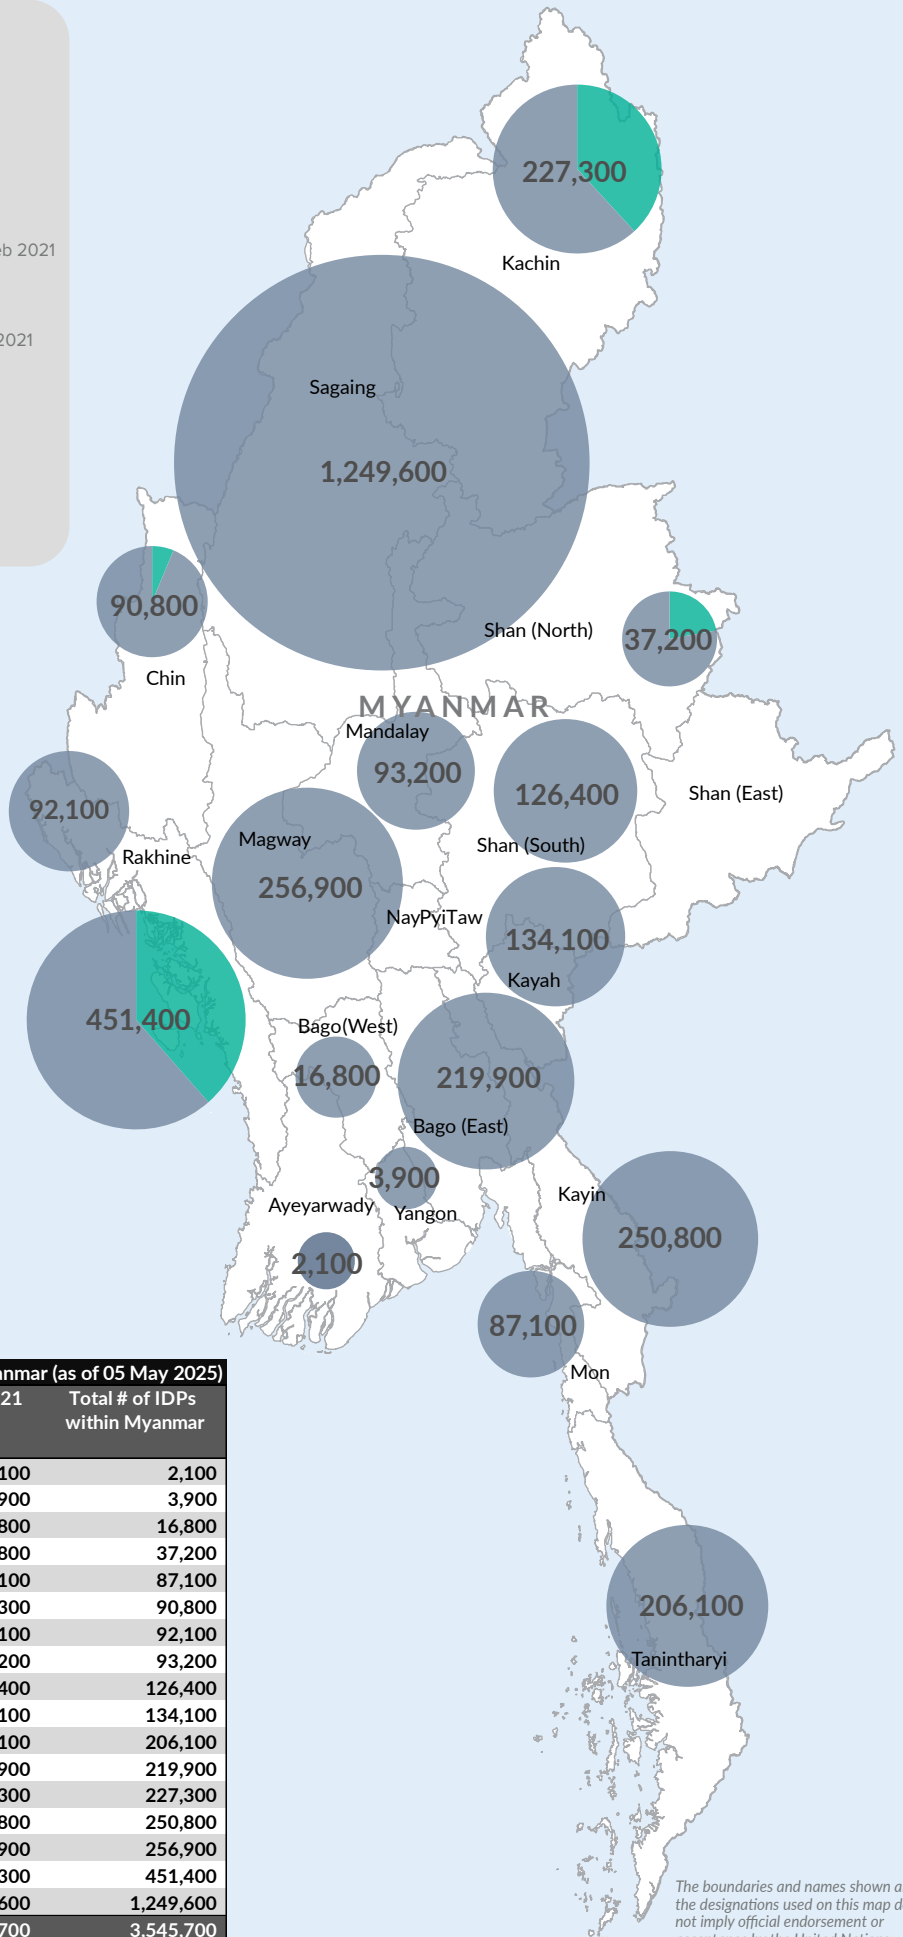

Key figures

 **3,275,700**
estimated number of IDPs

 **176,000***
estimated number of displaced to neighbouring countries

Key figures

3,545,700

Estimated total IDPs within Myanmar

270,000

 Estimated # of IDPs displaced prior to 1 Feb 2021
 (As of 31 Dec, 2024)

3,275,700

 Estimated # of IDPs displaced post 1 Feb 2021
 (As of 05 May, 2025)

 Prior to 1 Feb 2021

 Post 1 Feb 2021

Source : UN in Myanmar

The boundaries and names shown and the designations used on this map do not imply official endorsement or acceptance by the United Nations.