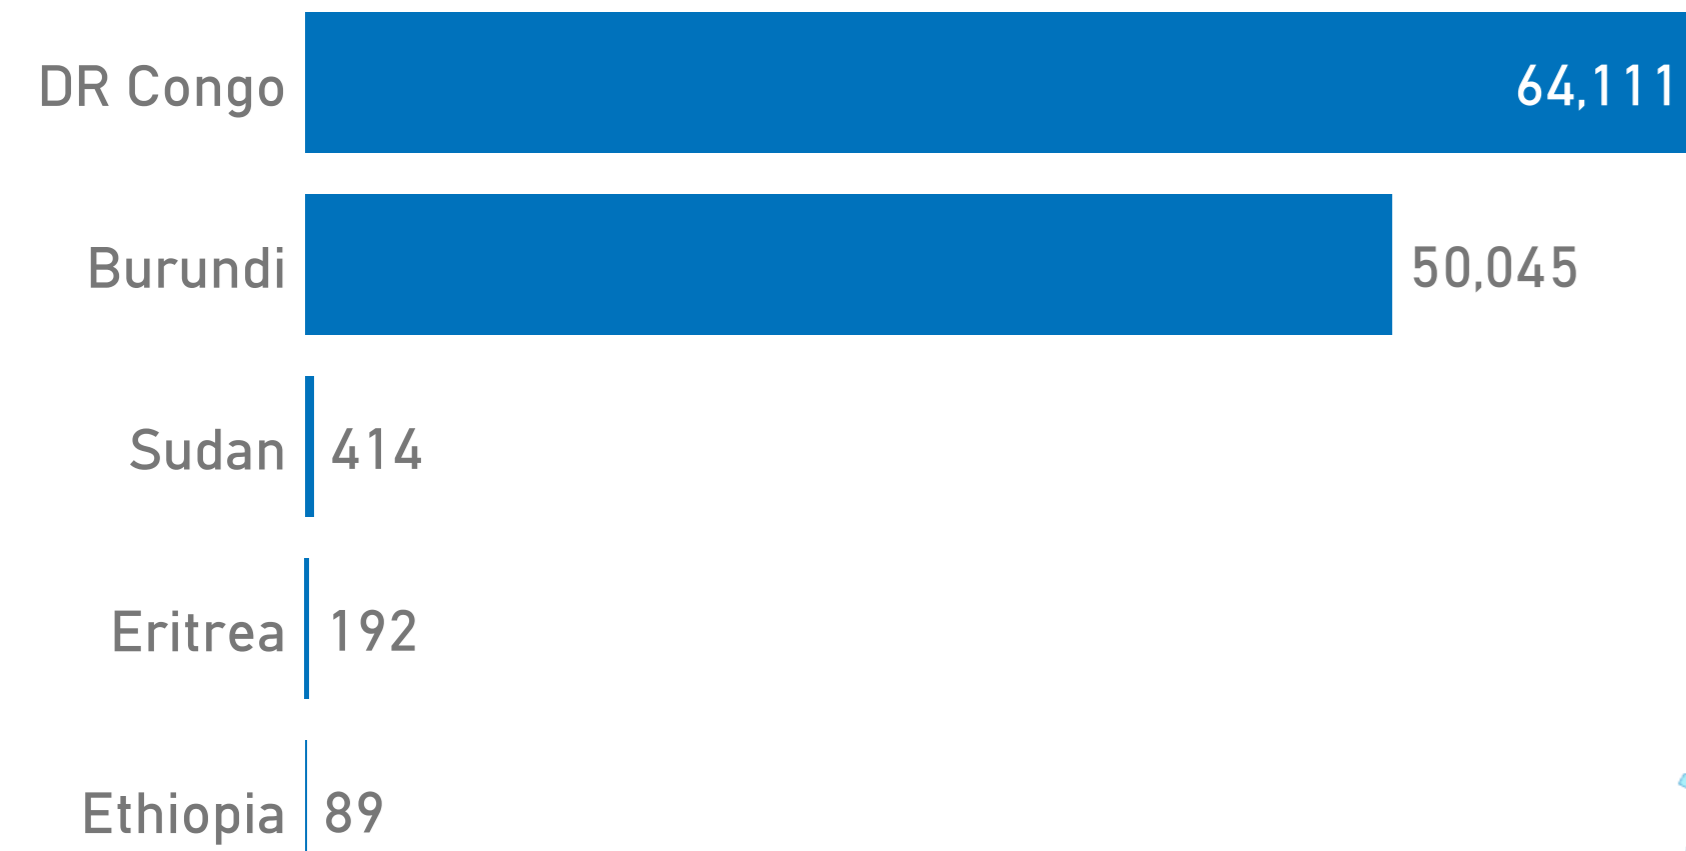

136,407
Total Population

115,068
Refugees

14,936
Asylum Seekers*

6,403
Other of Concern

Top Refugee Population

Top Asylum Seeker Population

18 & Above
52%
70,851

Women & Children
75%
102,337

Elderly
5%
6,306

Youth (15-24)
21%
28,570

Under 18
48%
65,556

Under 12
34%
46,144

- UNHCR Branch Office
- UNHCR Sub Office
- UNHCR Field Office
- UNHCR Field Unit
- Refugee Camp
- Refugee Center
- Urban Refugee

Disclaimer: The boundaries and names shown, and the designations used on this map do not imply official endorsement or acceptance by the United Nations.

* Among the 14,936 asylum seekers, the registration of 382 individuals is still pending.