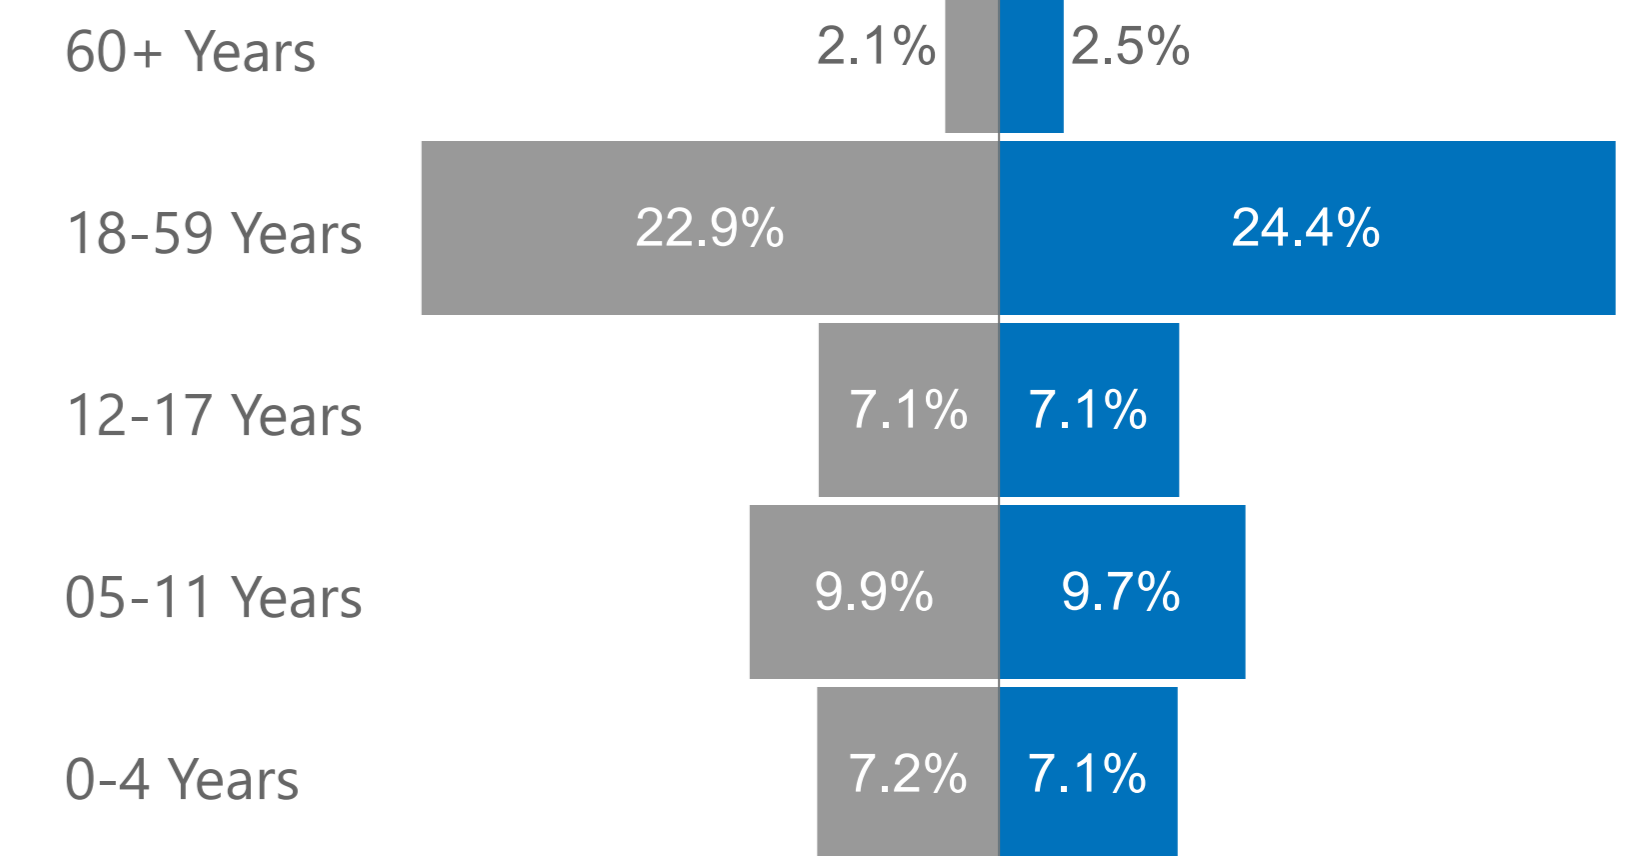

136,407
Total Population

115,068
Refugees

14,936
Asylum Seekers*

6,403
Other of Concern

Top Refugee Population

Top Asylum Seeker Population

18 & Above
52%
70,851

Women & Children
75%
102,337

Elderly
5%
6,306

Youth (15-24)
21%
28,570

Under 18
48%
65,556

Under 12
34%
46,144

- UNHCR Branch Office
- UNHCR Sub Office
- UNHCR Field Office
- UNHCR Field Unit
- Refugee Camp
- Refugee Center
- Urban Refugee