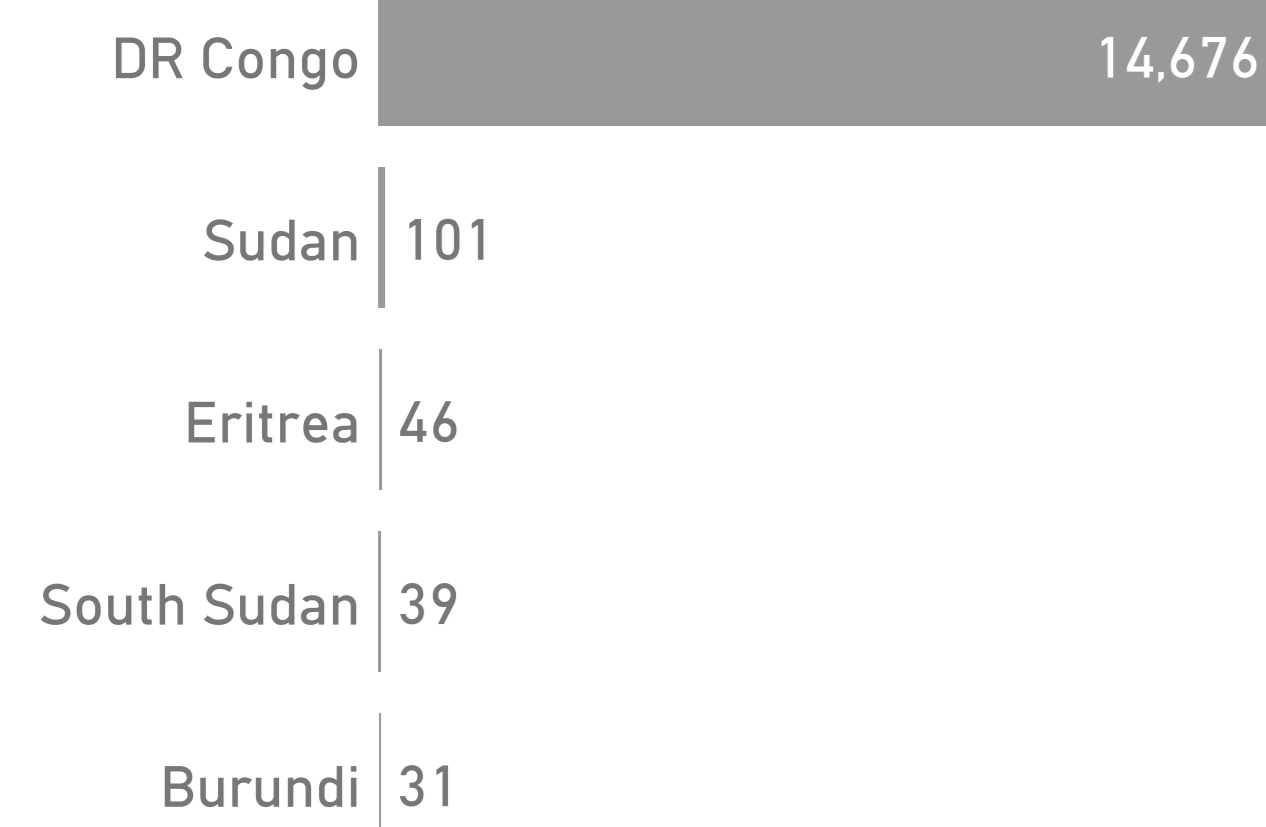

136,407
Total Population

115,068
Refugees

14,936
Asylum Seekers*

6,403
Other of Concern

Top Refugee Population

Top Asylum Seeker Population

18 & Above
52%
70,851

Women & Children
75%
102,337

Elderly
5%
6,306

Youth (15-24)
21%
28,570

Under 18
48%
65,556

Under 12
34%
46,144

- UNHCR Branch Office
- UNHCR Sub Office
- UNHCR Field Office
- UNHCR Field Unit
- Refugee Camp
- Refugee Center
- Urban Refugee

Disclaimer: The boundaries and names shown, and the designations used on this map do not imply official endorsement or acceptance by the United Nations.

* Among the 14,936 asylum seekers, the registration of 382 individuals is still pending.