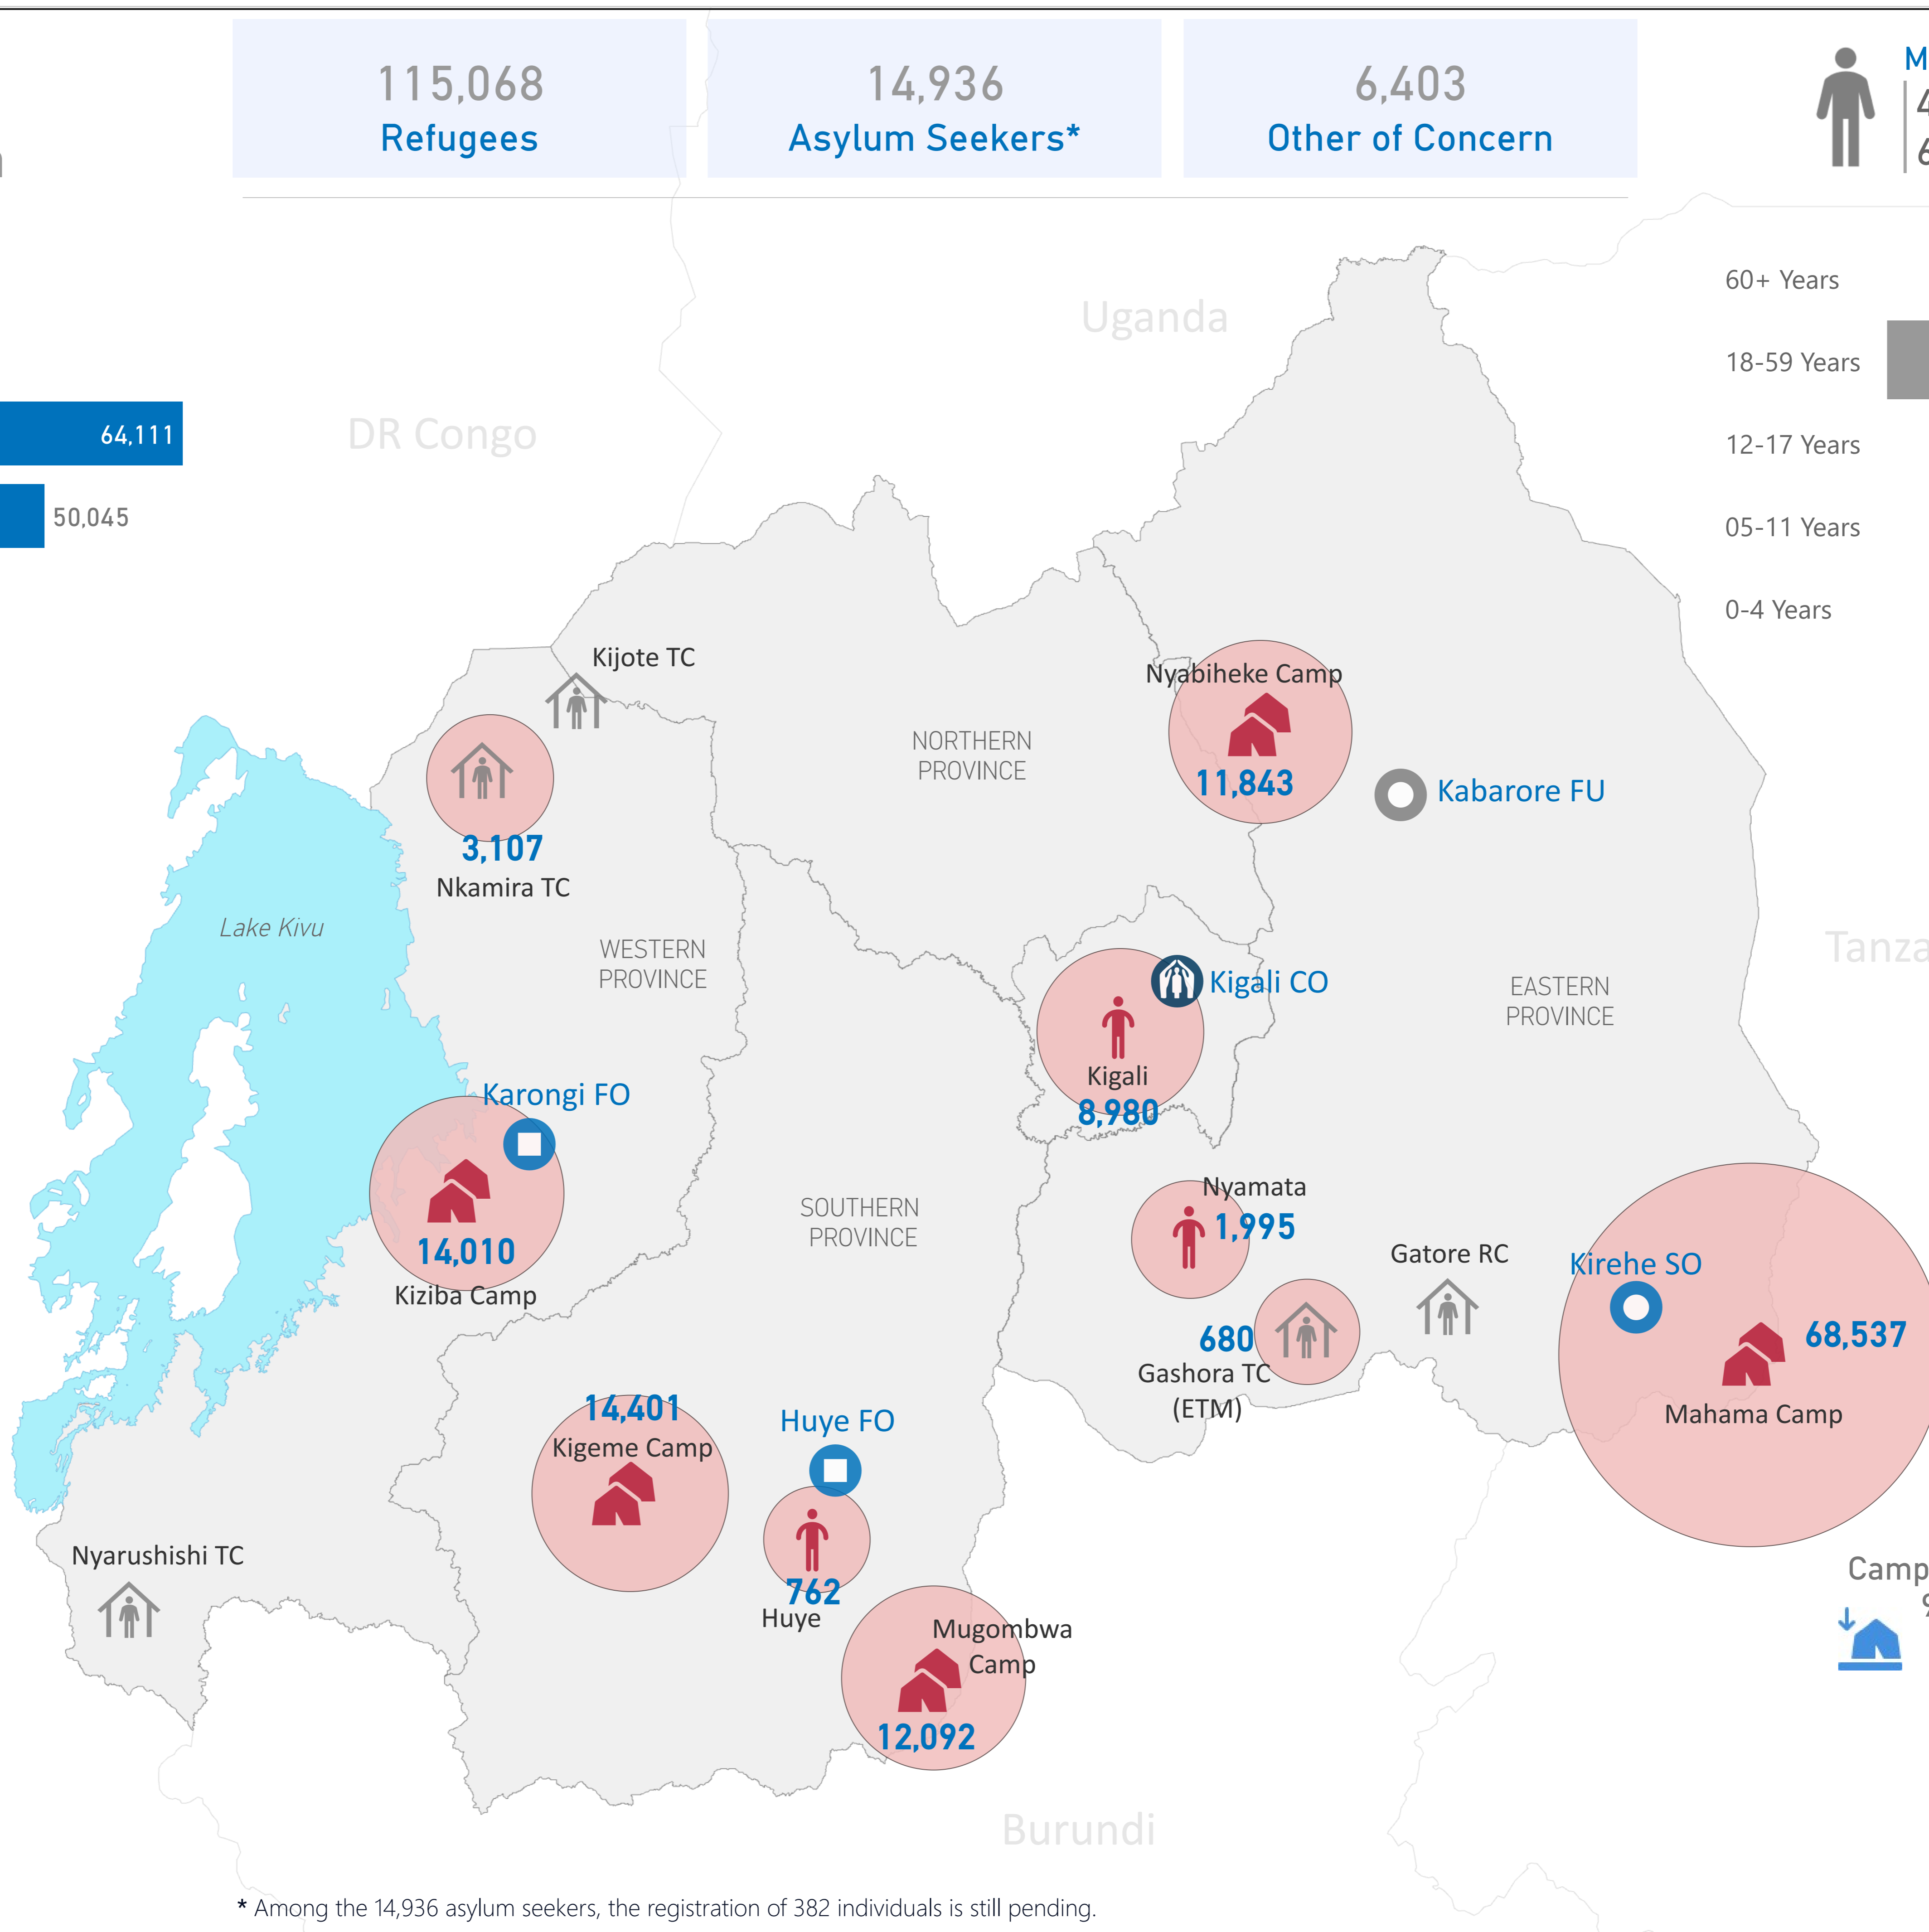

136,407
Total Population

115,068
Refugees

14,936
Asylum Seekers*

6,403
Other of Concern

Top Refugee Population

Top Asylum Seeker Population

18 & Above
52%
70,851

Women & Children
75%
102,337

Elderly
5%
6,306

Youth (15-24)
21%
28,570

Under 18
48%
65,556

Under 12
34%
46,144

- UNHCR Branch Office
- UNHCR Sub Office
- UNHCR Field Office
- UNHCR Field Unit
- Refugee Camp
- Refugee Center
- Urban Refugee

Disclaimer: The boundaries and names shown, and the designations used on this map do not imply official endorsement or acceptance by the United Nations.

* Among the 14,936 asylum seekers, the registration of 382 individuals is still pending.