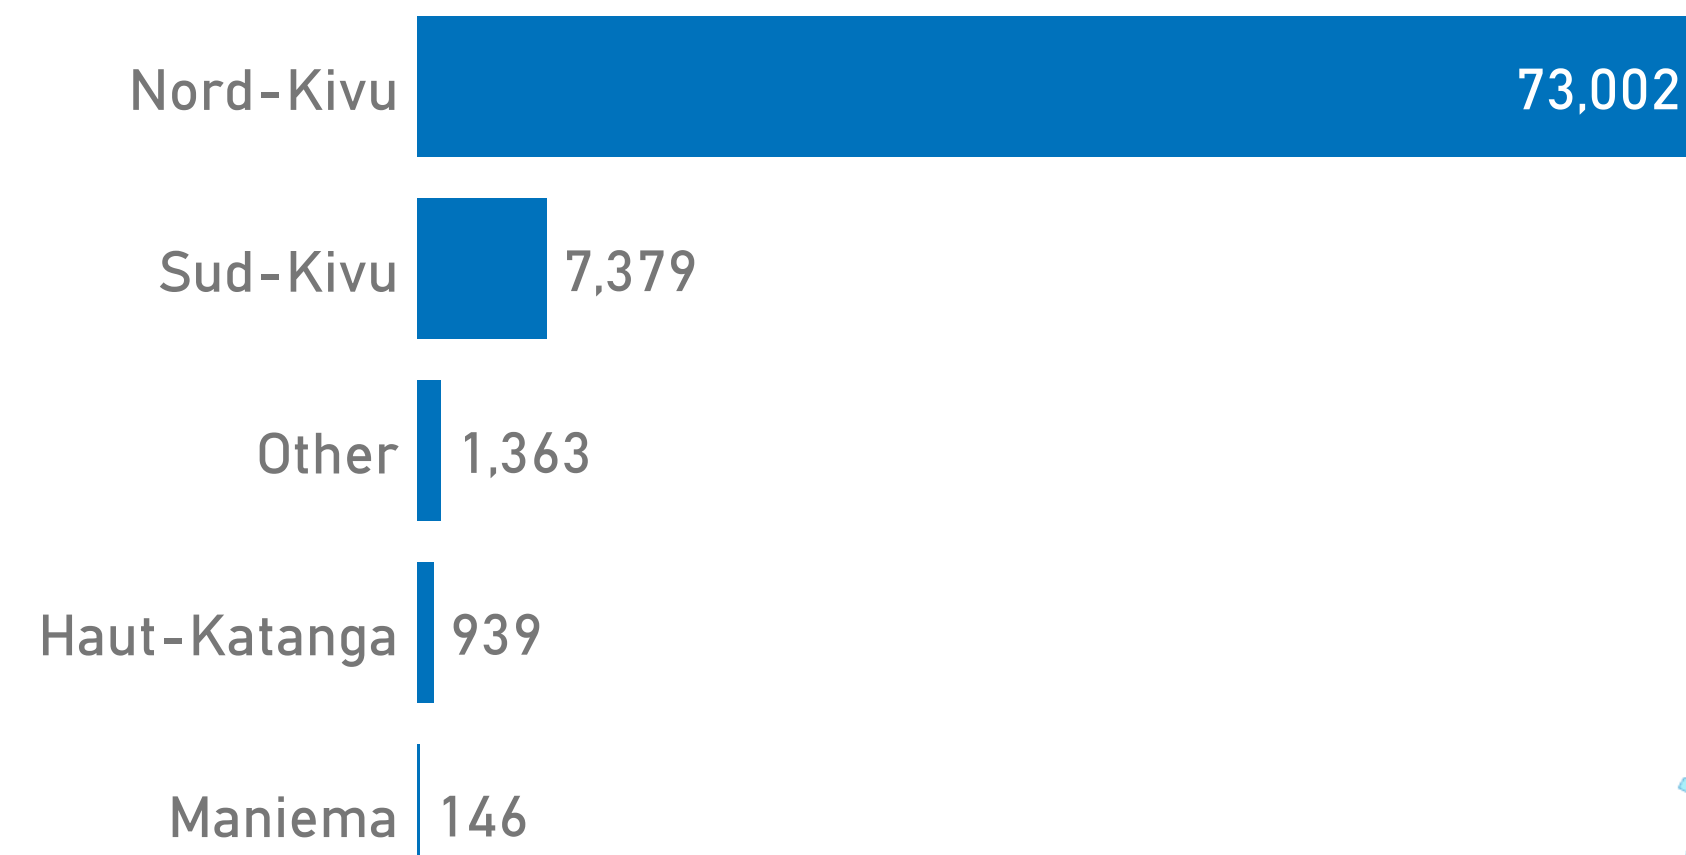

**83,032**  
Total Population

64,111  
Refugees

14,676  
Asylum Seekers\*

4,245  
Other of Concern

**Male**  
46%  
38,024

**Female**  
54%  
45,008

### Top Areas of Origin