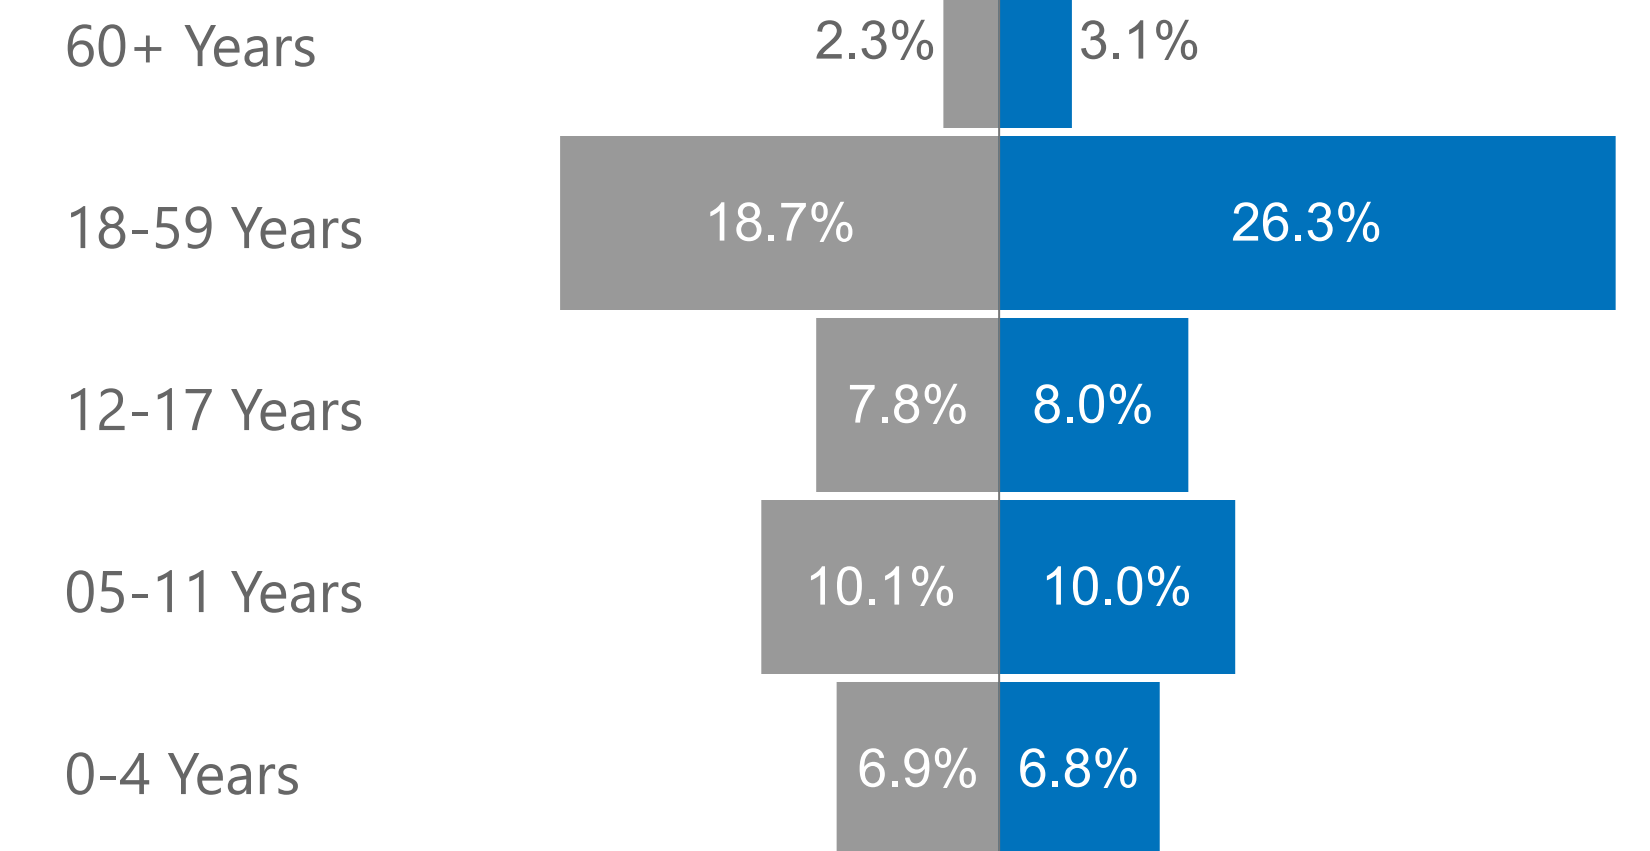

- UNHCR Branch Office
- UNHCR Sub Office
- UNHCR Field Office
- UNHCR Field Unit
- Refugee Camp
- Refugee Center
- Urban Refugee

Disclaimer: The boundaries and names shown, and the designations used on this map do not imply official endorsement or acceptance by the United Nations.

18 & Above
50%
41,816

Women & Children
79%
65,570

Elderly
5%
4,483

Youth (15-24)
24%
19,555

Under 18
50%
41,216

Under 12
34%
28,100