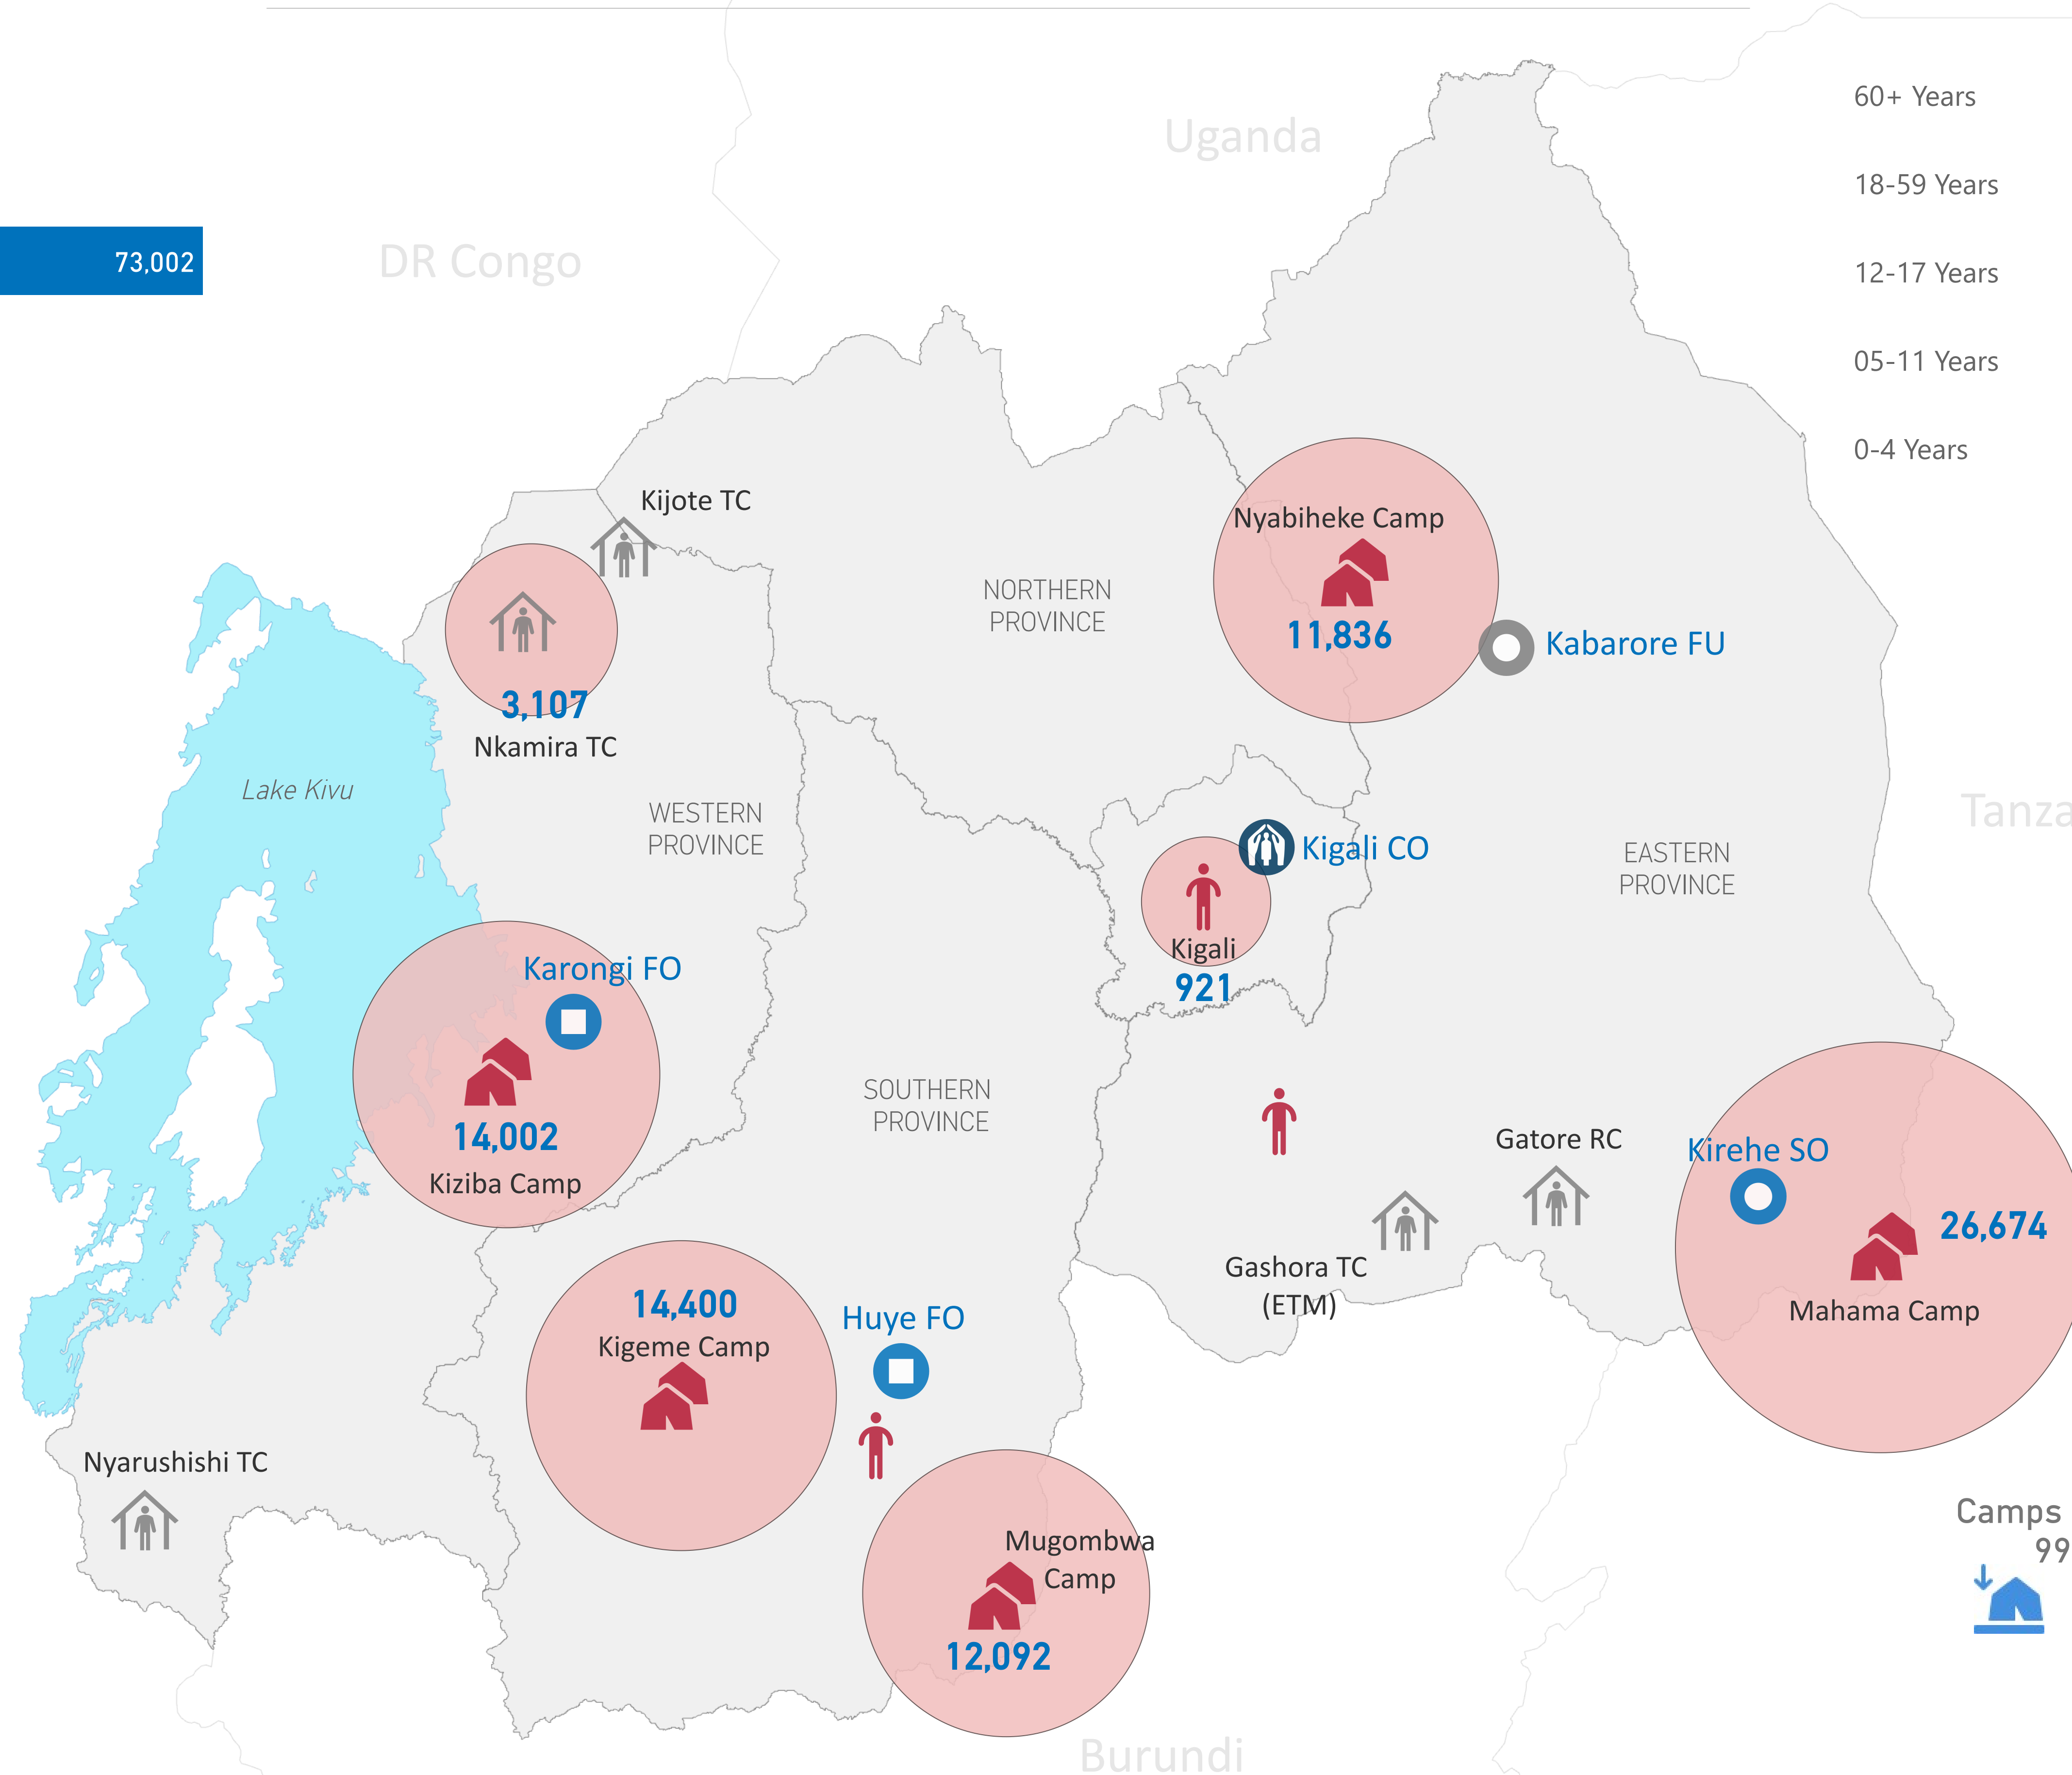

**83,032**  
Total Population

64,111  
Refugees

14,676  
Asylum Seekers\*

4,245  
Other of Concern

**Male**  
46%  
38,024

**Female**  
54%  
45,008

### Top Areas of Origin

### Legal Status

- UNHCR Branch Office
- UNHCR Sub Office
- UNHCR Field Office
- UNHCR Field Unit
- Refugee Camp
- Refugee Center
- Urban Refugee

**Disclaimer:** The boundaries and names shown, and the designations used on this map do not imply official endorsement or acceptance by the United Nations.

**18 & Above**  
50%  
41,816

**Women & Children**  
79%  
65,570

**Elderly**  
5%  
4,483

**Youth (15-24)**  
24%  
19,555

**Under 18**  
50%  
41,216

**Under 12**  
34%  
28,100

\* Among the 14,676 asylum seekers, the registration of 382 individuals is still pending.