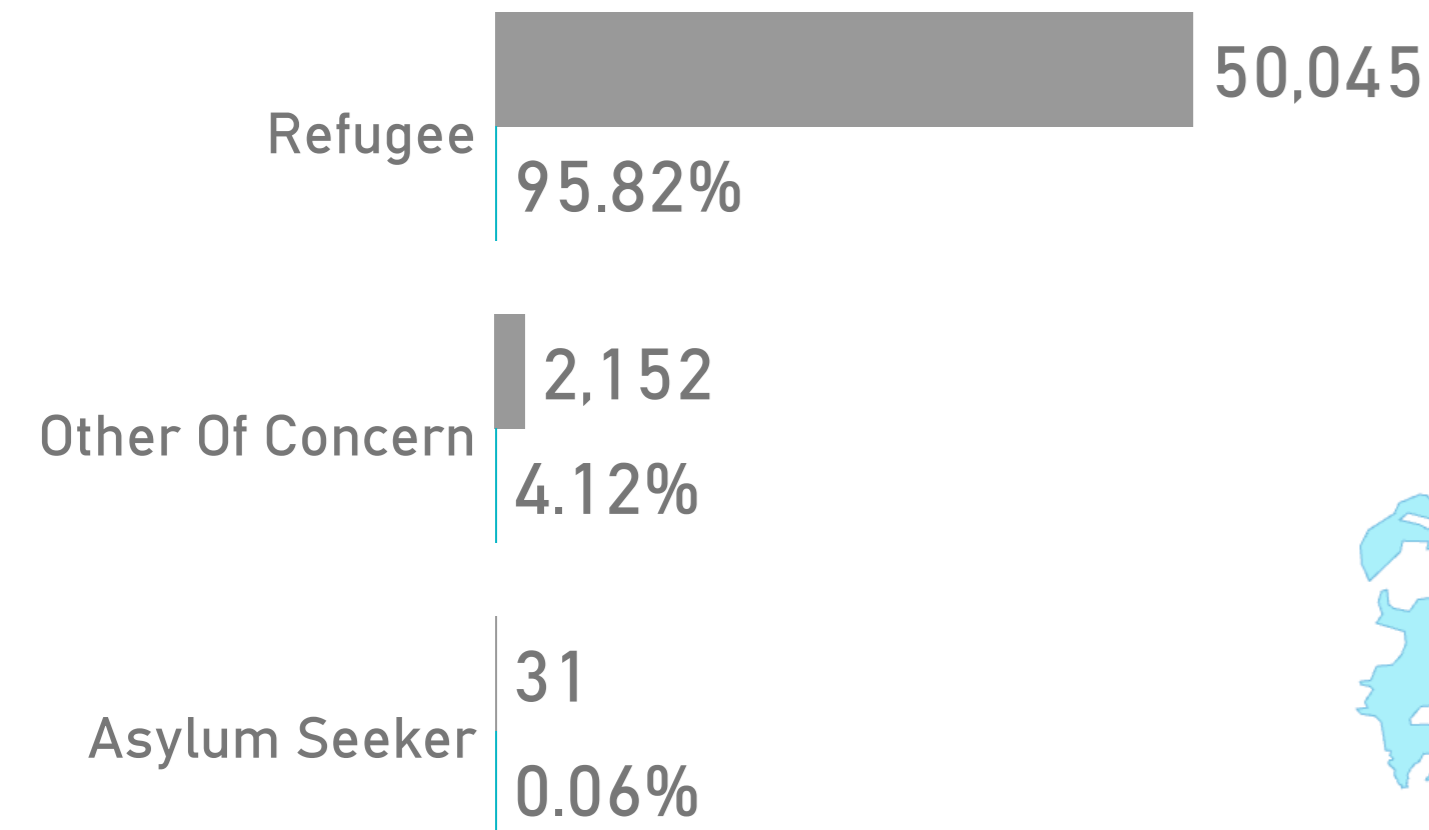

52,228
Total Population

50,045
Refugees

31
Asylum Seekers

2,152
Other of Concern

	Male	54%	28,349
	Female	46%	23,879

Top Areas of Origin

Legal Status

18 & Above	Women & Children
54%	69%
28,278	36,054

Elderly	Youth (15-24)
3%	17%
1,805	8,668

Under 18	Under 12
46%	34%
23,950	17,789

- UNHCR Branch Office
- UNHCR Sub Office
- UNHCR Field Office
- UNHCR Field Unit
- Refugee Camp
- Refugee Center
- Urban Refugee