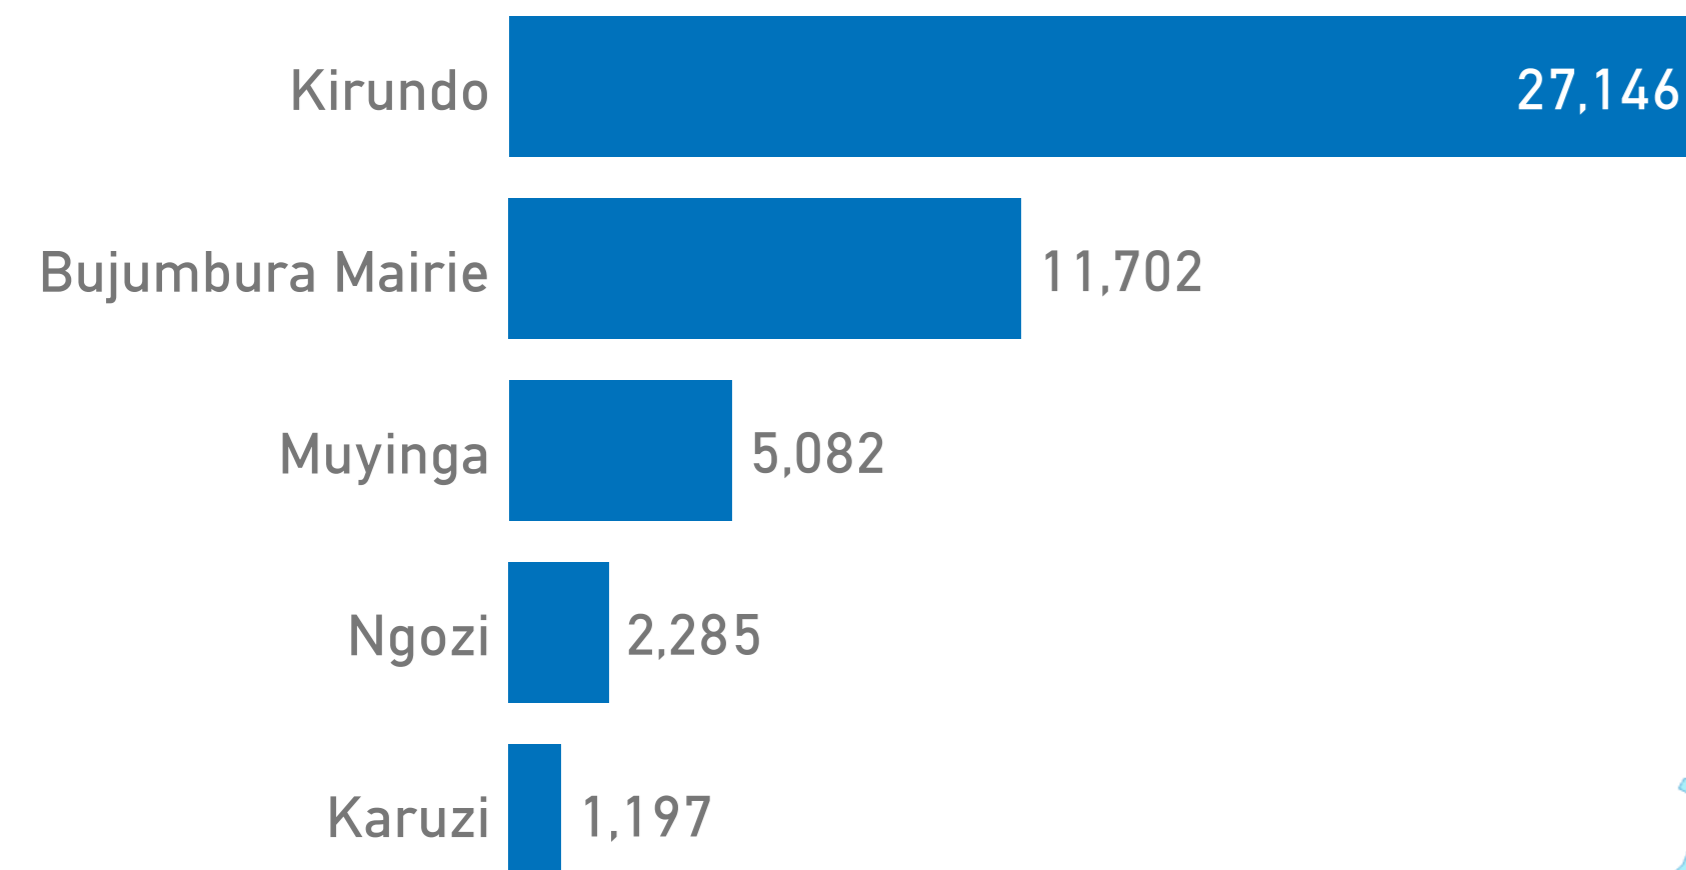

52,228
Total Population

50,045
Refugees

31
Asylum Seekers

2,152
Other of Concern

	Male	54%	28,349
	Female	46%	23,879

Top Areas of Origin

Legal Status

18 & Above	Women & Children
54%	69%
28,278	36,054

Elderly	Youth (15-24)
3%	17%
1,805	8,668

Under 18	Under 12
46%	34%
23,950	17,789

- UNHCR Branch Office
- UNHCR Sub Office
- UNHCR Field Office
- UNHCR Field Unit
- Refugee Camp
- Refugee Center
- Urban Refugee