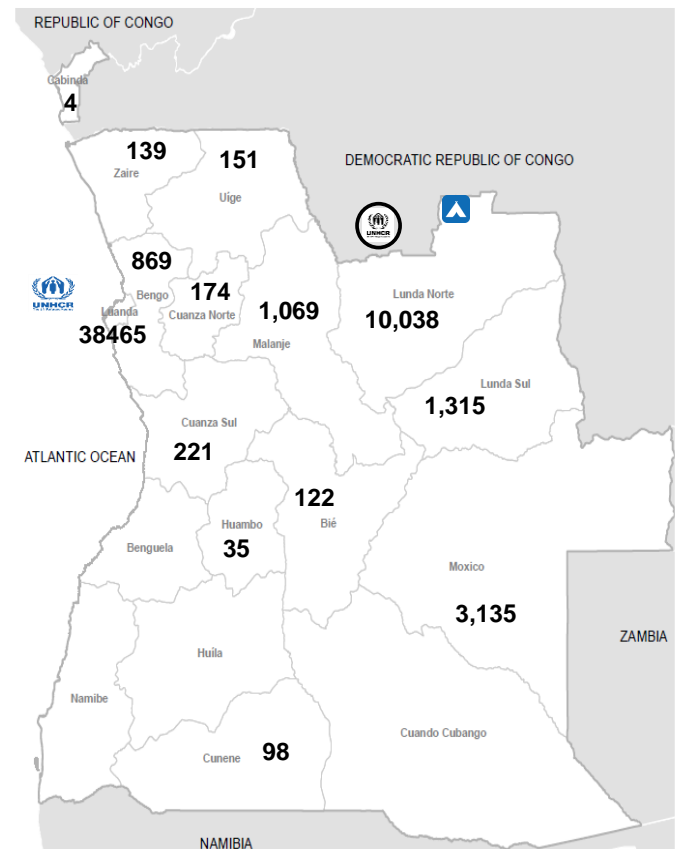

### Kasai Caseload

In 2017, around 35,000 Congolese refugees fled conflict and violence from Kasai region in DRC to Lunda Norte Province in Angola, leading UNHCR and the Government of Angola to declare an emergency situation. Lovua settlement was then established on Sep 2017. Since then, the 2017 Kasai refugees whose current population is **9,128 (6,317)** in settlement), as they are referred to, have been granted asylum and provided with assistance and protection mainly in Lovua Refugee Settlement and other neighbouring areas within Lunda Norte. WFP provides food to refugees residing in settlement.

## Forcibly Displaced Persons by Province

## Regular Caseload

It comprises of **46,707** refugees, Forcibly Displaced Persons from DRC, Guinea, Ivory Coast, Liberia, Rwanda, Sierra Leone and other countries who has been in Angola between 5-30 years. They are residing mostly in urban location. 83% of the total urban caseload reside in Luanda.

## Activities per Partners

Partners by Location	Partners Name
Luanda	ADPP Angola, JRS, IEIA
Lunda Norte	JRS, ADPP Angola, IEIA, WVI