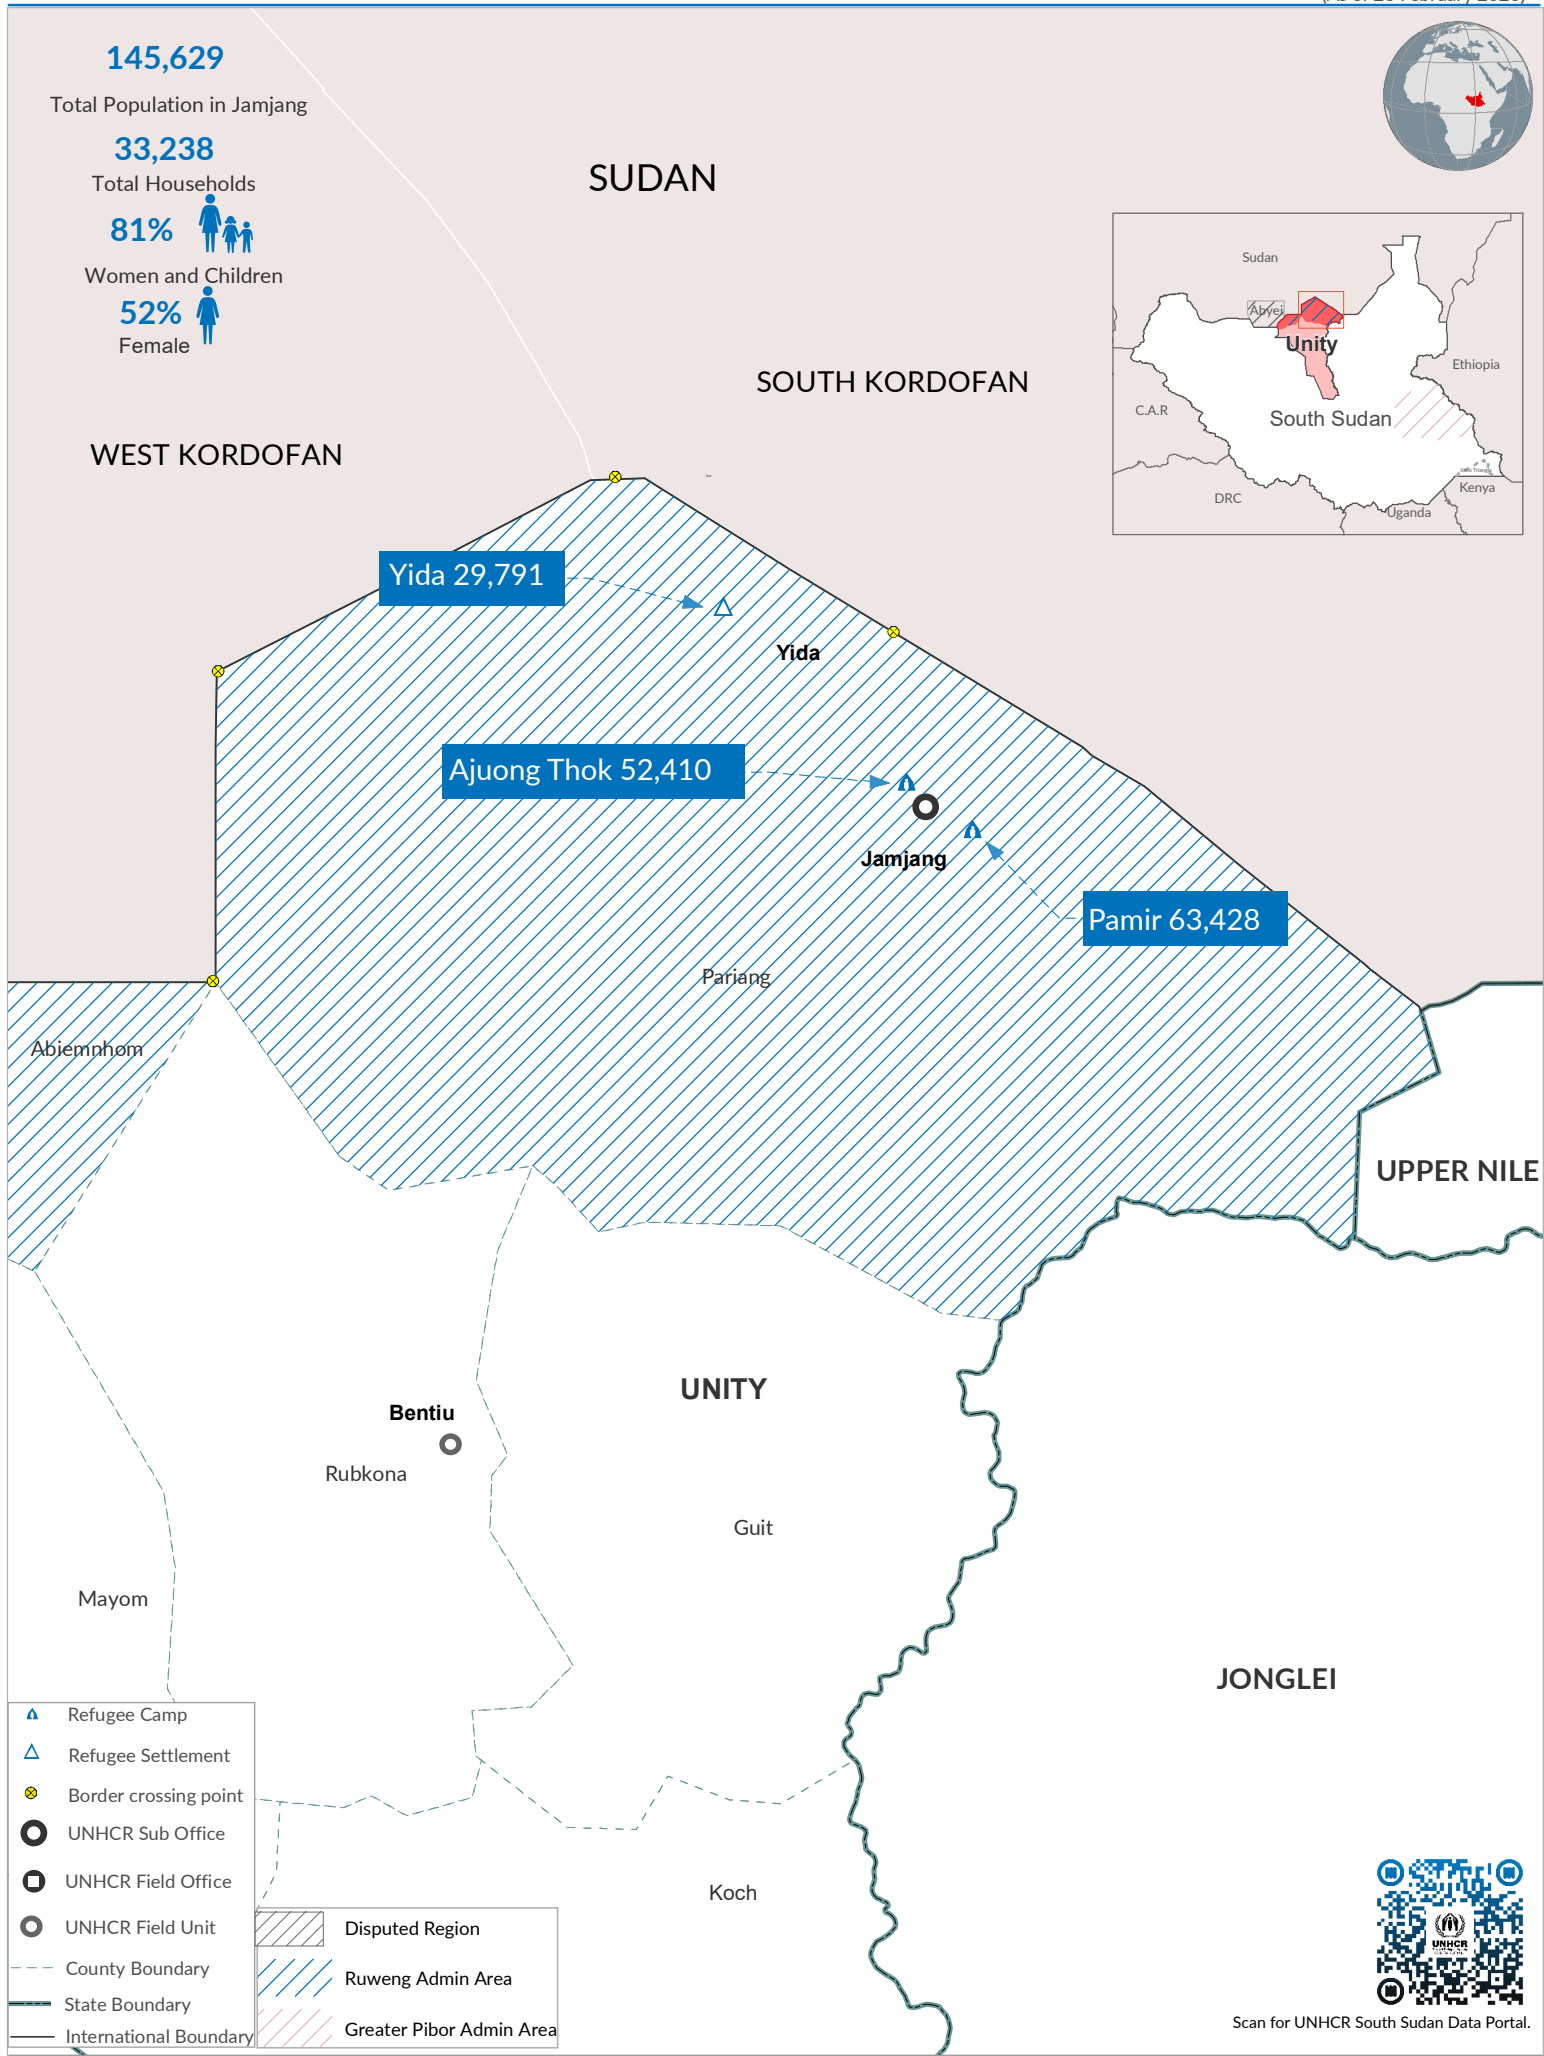

145,629
Total Population in Jamjang

33,238
Total Households

81%
Women and Children

52%
Female

- Refugee Camp
- Refugee Settlement
- Border crossing point
- UNHCR Sub Office
- UNHCR Field Office
- UNHCR Field Unit
- County Boundary
- State Boundary
- International Boundary

- Disputed Region
- Ruweng Admin Area
- Greater Pibor Admin Area

Scan for UNHCR South Sudan Data Portal.