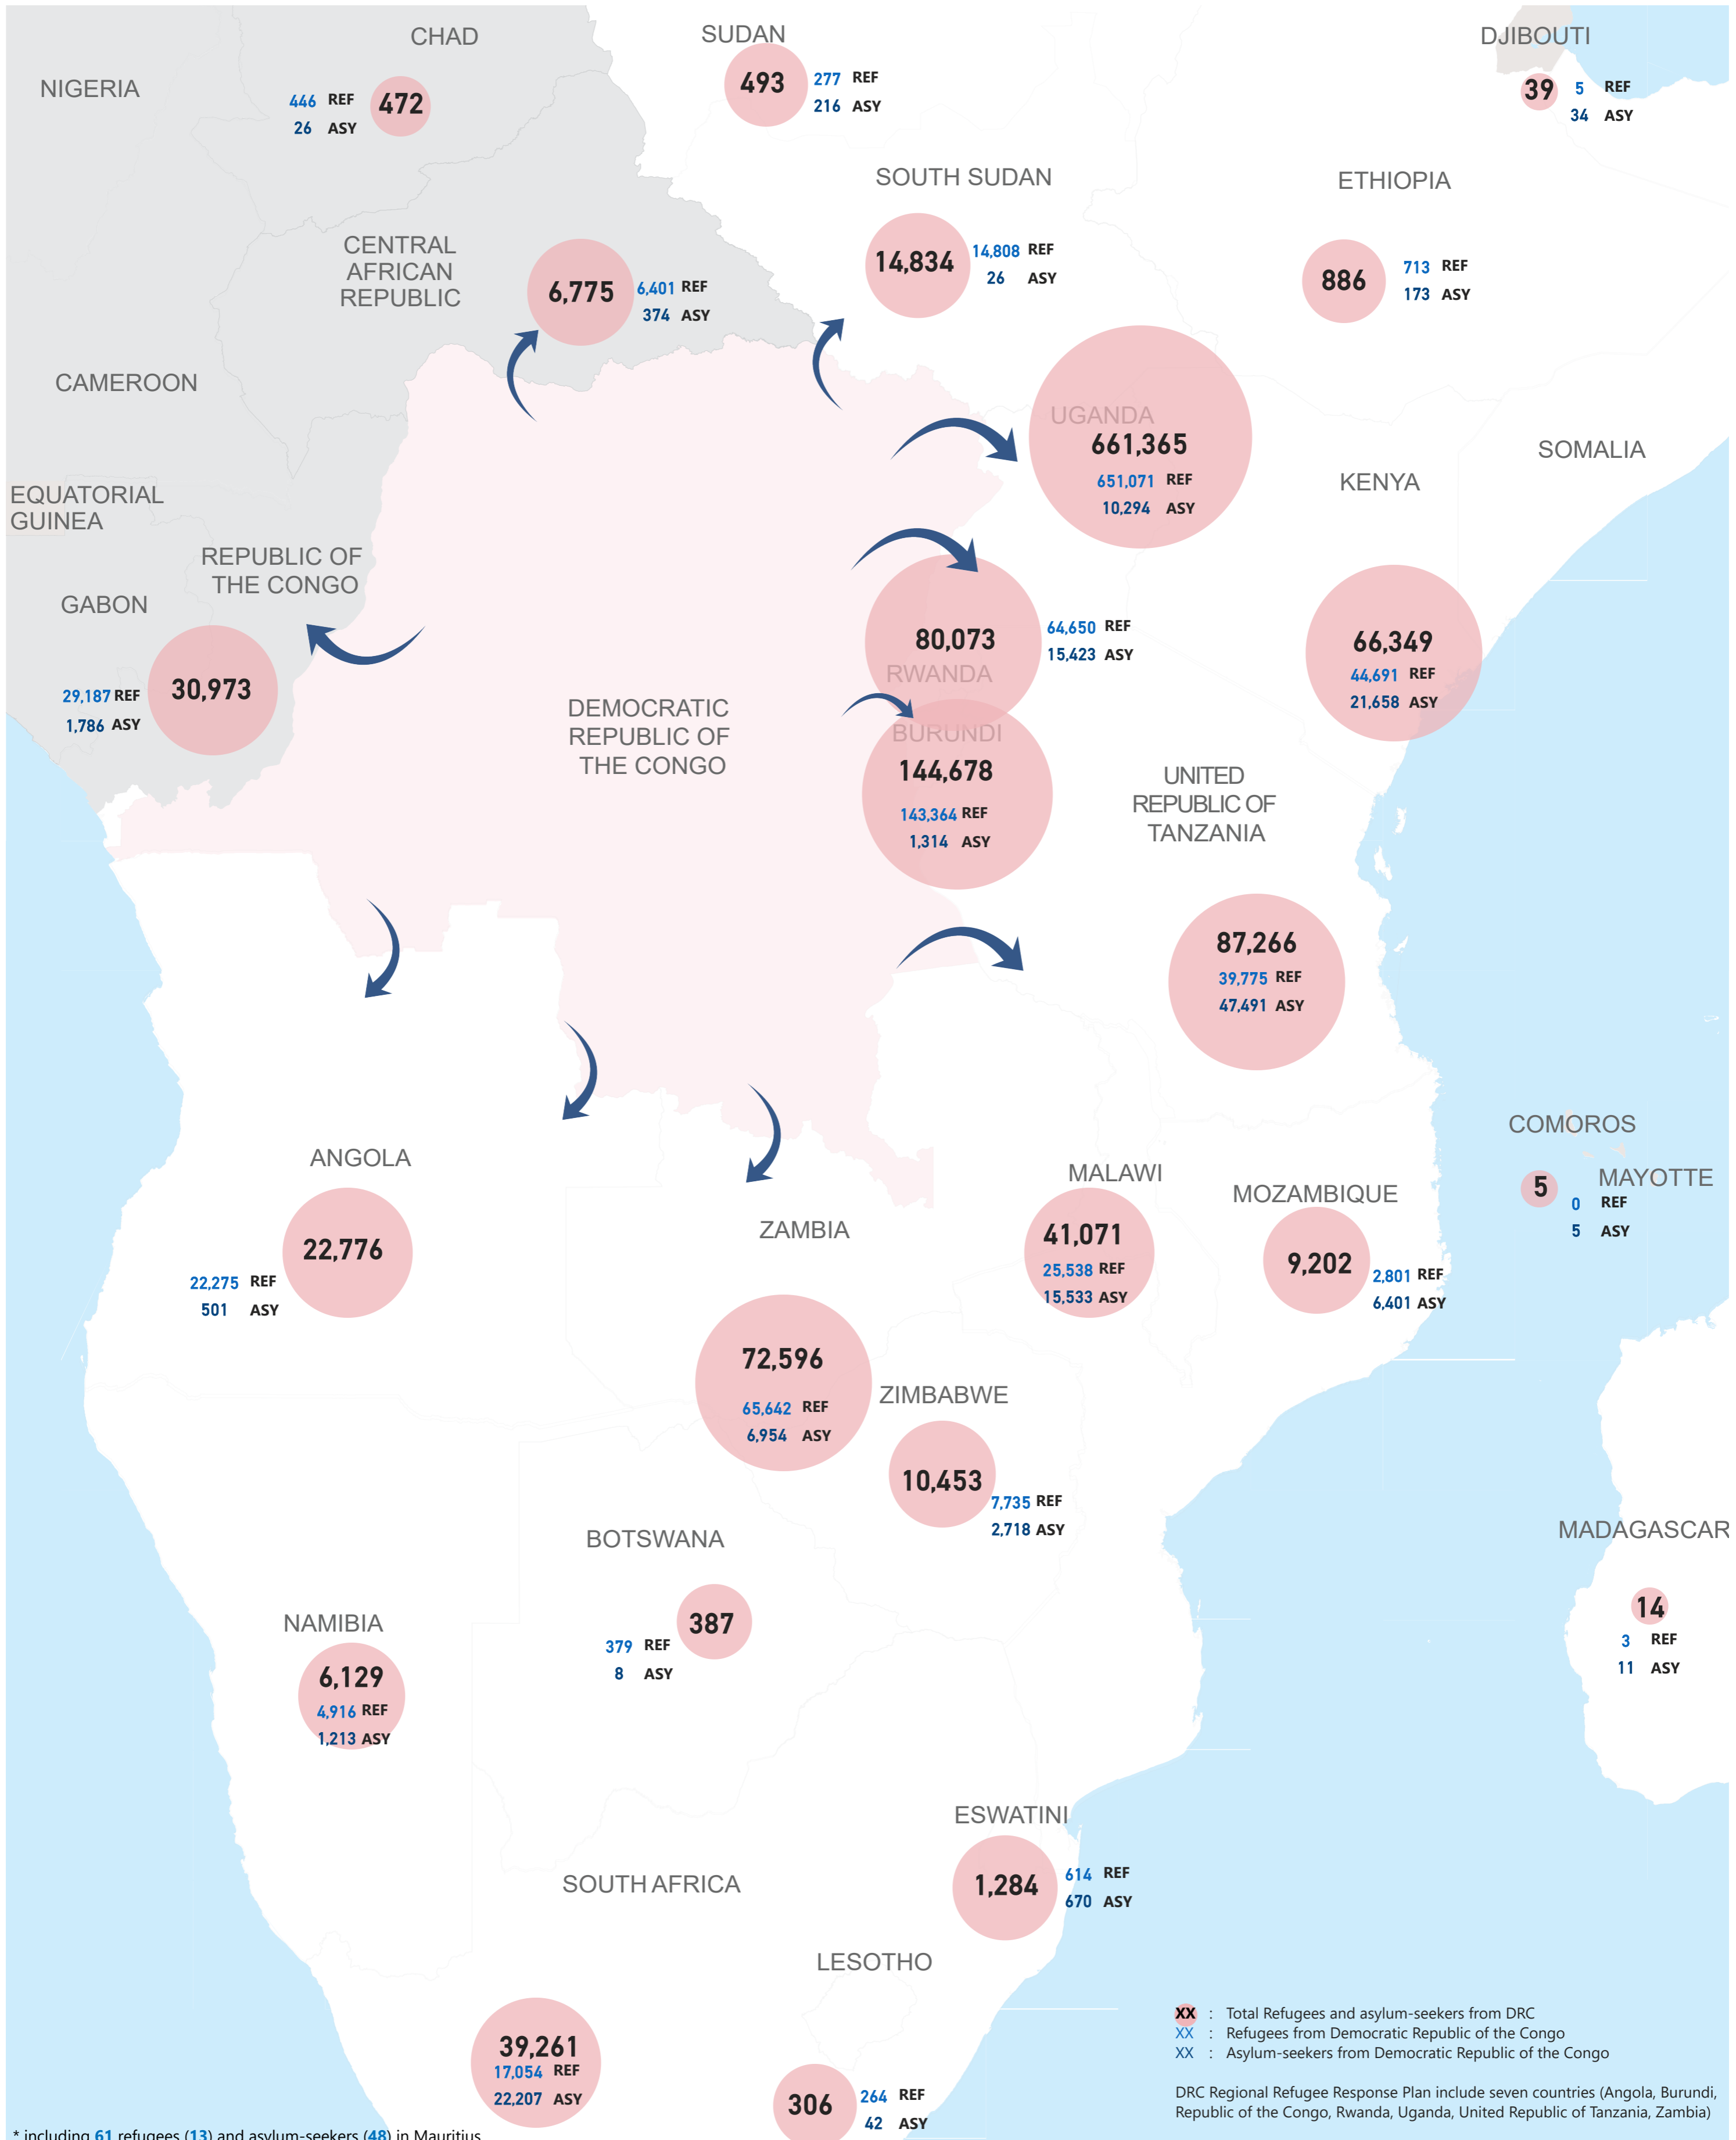

KEY FIGURES

1,297,748

TOTAL
REFUGEES & ASYLUM-SEEKERS

1,142,622

REFUGEES

155,126

ASYLUM-SEEKERS

XX : Total Refugees and asylum-seekers from DRC
 XX : Refugees from Democratic Republic of the Congo
 XX : Asylum-seekers from Democratic Republic of the Congo

DRC Regional Refugee Response Plan include seven countries (Angola, Burundi, Republic of the Congo, Rwanda, Uganda, United Republic of Tanzania, Zambia)

* including 61 refugees (13) and asylum-seekers (48) in Mauritius

The boundaries and names shown and the designations used on this map do not imply official endorsement or acceptance by the United Nations.