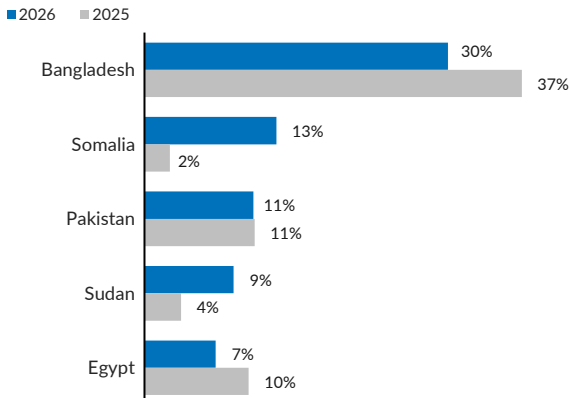

Sea arrivals in reporting week¹

8-14 June 2026

Sea arrivals weekly trends over the previous year

June 2025-June 2026

Sea arrivals to-date

1,031 sea arrivals month-to-date compared to same period in 2025 (-72%)

12,366 sea arrivals year-to-date compared to same period in 2025 (-54%)
338 disembarkations year-to-date

Sea arrivals demographic composition

Jan-Apr 2026

■ Men ■ Women ■ Accompanied children ■ Unaccompanied children

Top five sea arrivals nationalities and percentage of total

Jan-Apr 2026 and Jan-Apr 2025

Sea arrivals by countries of embarkation

Jan-14 June 2026 and Jan-14 June 2025

¹ Data sources: Italian Ministry of Interior and UNHCR monitoring. All figures in this product are based on these sources and are provisional and subject to change.