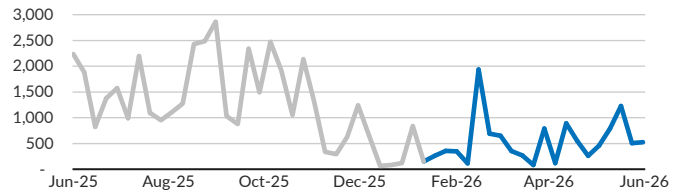

Sea arrivals in reporting week¹

8-14 June 2026

Sea arrivals weekly trends over the previous year

June 2025-June 2026

Sea arrivals to-date

1,031 sea arrivals month-to-date compared to same period in 2025 (-72%)

12,366 sea arrivals year-to-date compared to same period in 2025 (-54%)
338 disembarkations year-to-date

Sea arrivals demographic composition

Jan-Apr 2026

■ Men ■ Women ■ Accompanied children ■ Unaccompanied children

Top five sea arrivals nationalities and percentage of total

Jan-Apr 2026 and Jan-Apr 2025

Sea arrivals by countries of embarkation

Jan-14 June 2026 and Jan-14 June 2025

¹ Data sources: Italian Ministry of Interior and UNHCR monitoring. All figures in this product are based on these sources and are provisional and subject to change.