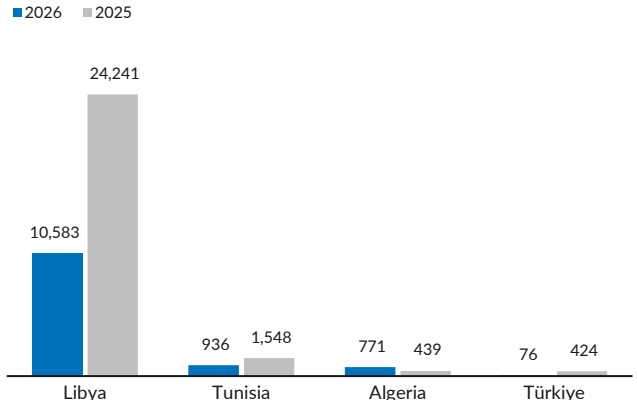

Sea arrivals in reporting week¹

8-14 June 2026

Sea arrivals weekly trends over the previous year

June 2025-June 2026

Sea arrivals to-date

1,031 sea arrivals month-to-date compared to same period in 2025 (-72%)

12,366 sea arrivals year-to-date compared to same period in 2025 (-54%)
338 disembarkations year-to-date

Sea arrivals demographic composition

Jan-Apr 2026

■ Men ■ Women ■ Accompanied children ■ Unaccompanied children

Top five sea arrivals nationalities and percentage of total

Jan-Apr 2026 and Jan-Apr 2025

Sea arrivals by countries of embarkation

Jan-14 June 2026 and Jan-14 June 2025

¹ Data sources: Italian Ministry of Interior and UNHCR monitoring. All figures in this product are based on these sources and are provisional and subject to change.