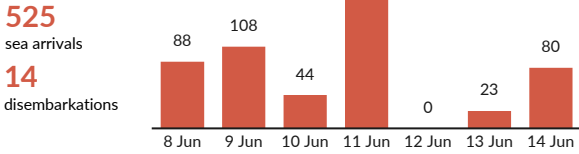

Sea arrivals in reporting week¹

8-14 June 2026

Sea arrivals weekly trends over the previous year

June 2025-June 2026

Sea arrivals to-date

1,031 sea arrivals month-to-date compared to same period in 2025 (-72%)

12,366 sea arrivals year-to-date compared to same period in 2025 (-54%)
338 disembarkations year-to-date

Sea arrivals demographic composition

Jan-Apr 2026

■ Men ■ Women ■ Accompanied children ■ Unaccompanied children

Top five sea arrivals nationalities and percentage of total

Jan-Apr 2026 and Jan-Apr 2025

Sea arrivals by countries of embarkation

Jan-14 June 2026 and Jan-14 June 2025

¹ Data sources: Italian Ministry of Interior and UNHCR monitoring. All figures in this product are based on these sources and are provisional and subject to change.