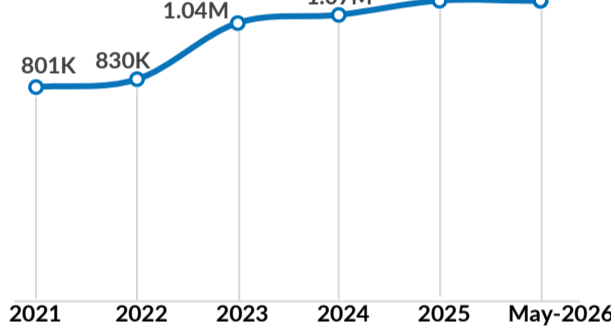

Refugees and Asylum seekers

1,124,247

Total Refugees and Asylum seekers
1,013,541 refugees | 110,706 asylum-seekers
Female: 53% | Male: 47%
Main country origin: South Sudan (43%),
Somalia (32%), Eritrea (15%) and Sudan (9%)

Age-gender breakdown

Population distribution

Population trends

IDPs and IDP Returnees

1,919,993

Internally Displaced Persons (IDPs)

Sources: DTM Site Assessment Round 37 (August 2024)
This figure includes IDPs in different formal and informal locations
According to the latest DTM National displacement Report 20