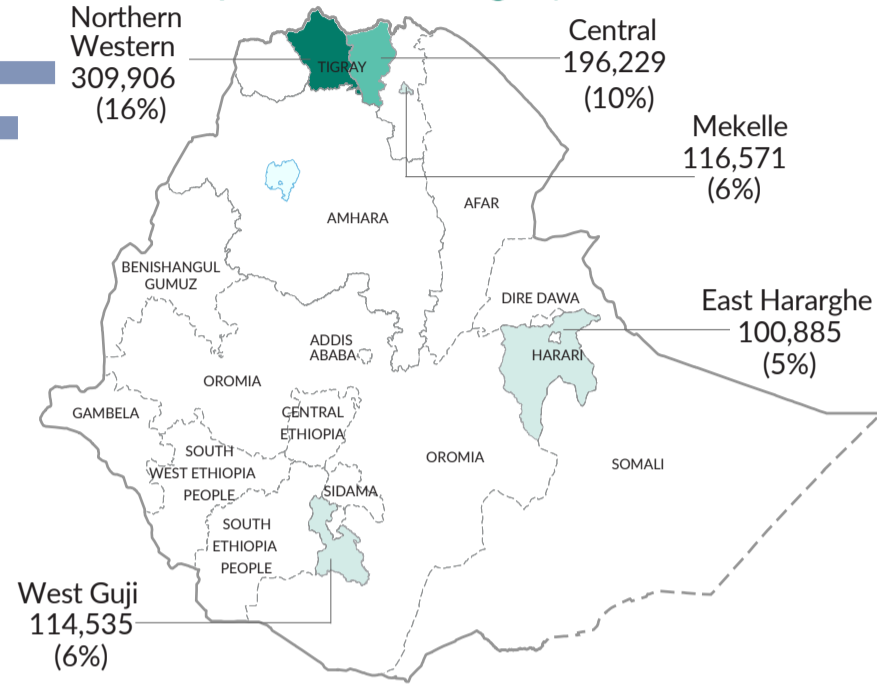

Refugees and Asylum seekers

1,124,247

Total Refugees and Asylum seekers
1,013,541 refugees | 110,706 asylum-seekers
Female: 53% | Male: 47%
Main country origin: South Sudan (43%),
Somalia (32%), Eritrea (15%) and Sudan (9%)

Age-gender breakdown

Population distribution

Population trends

IDPs and IDP Returnees

1,919,993

Internally Displaced Persons (IDPs)

Sources: DTM Site Assessment Round 37 (August 2024)
This figure includes IDPs in different formal and informal locations
According to the latest DTM National displacement Report 20

2,813,489

IDP Returnees

Sources: DTM National displacement Report 20

IDPs and IDP Returnees by region

Top 5 zones of origin | IDPs

Population trends | IDPs

Reason of displacement | IDPs

Population by region

Refugees and Asylum seekers
IDPs
IDPs Returnees