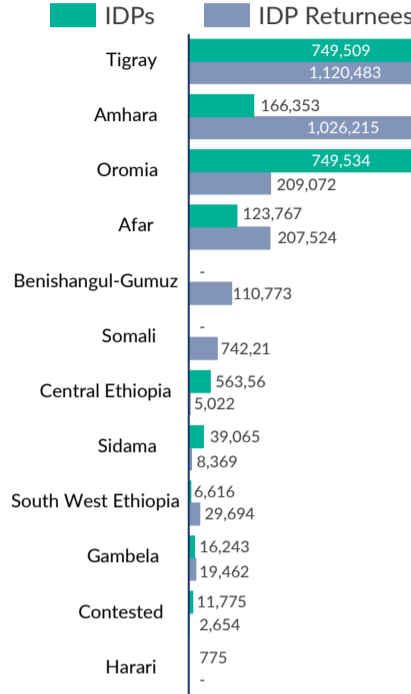

Refugees and Asylum seekers

1,124,247

Total Refugees and Asylum seekers
1,013,541 refugees | 110,706 asylum-seekers
Female: 53% | Male: 47%
Main country origin: South Sudan (43%),
Somalia (32%), Eritrea (15%) and Sudan (9%)

Age-gender breakdown

Population distribution

Population trends

IDPs and IDP Returnees

1,919,993

Internally Displaced Persons (IDPs)

Sources: DTM Site Assessment Round 37 (August 2024)
This figure includes IDPs in different formal and informal locations
According to the latest DTM National displacement Report 20

2,813,489

IDP Returnees

Sources: DTM National displacement Report 20

IDPs and IDP Returnees by region

Top 5 zones of origin | IDPs

Population trends | IDPs

Reason of displacement | IDPs

Population by region