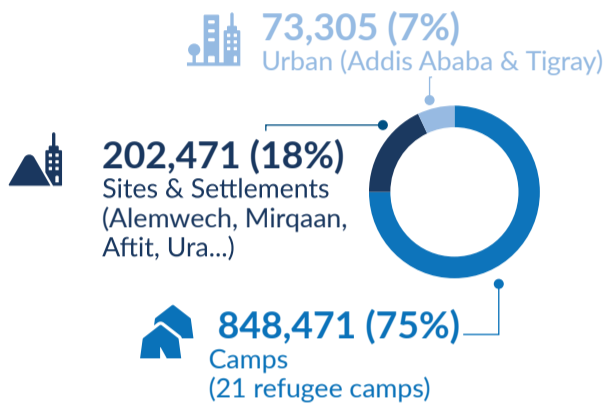

Refugees and Asylum seekers

1,124,247

Total Refugees and Asylum seekers
1,013,541 refugees | 110,706 asylum-seekers
Female: 53% | Male: 47%
Main country origin: South Sudan (43%),
Somalia (32%), Eritrea (15%) and Sudan (9%)

Age-gender breakdown

Population distribution

Population trends

IDPs and IDP Returnees

1,919,993

Internally Displaced Persons (IDPs)

Sources: DTM Site Assessment Round 37 (August 2024)
This figure includes IDPs in different formal and informal locations
According to the latest DTM National displacement Report 20

2,813,489

IDP Returnees

Sources: DTM National displacement Report 20

IDPs and IDP Returnees by region

Top 5 zones of origin | IDPs

Population trends | IDPs

Reason of displacement | IDPs

Population by region