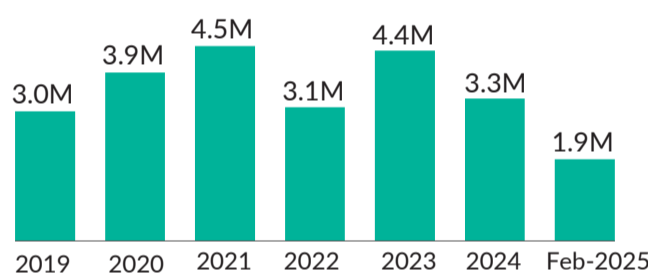

Refugees and Asylum seekers

1,124,247

Total Refugees and Asylum seekers
1,013,541 refugees | 110,706 asylum-seekers
Female: 53% | Male: 47%
Main country origin: South Sudan (43%),
Somalia (32%), Eritrea (15%) and Sudan (9%)

Age-gender breakdown

Population distribution

Population trends

IDPs and IDP Returnees

1,919,993

Internally Displaced Persons (IDPs)

Sources: DTM Site Assessment Round 37 (August 2024)
This figure includes IDPs in different formal and informal locations
According to the latest DTM National displacement Report 20

2,813,489

IDP Returnees

Sources: DTM National displacement Report 20

IDPs and IDP Returnees by region

Top 5 zones of origin | IDPs

Population trends | IDPs

Reason of displacement | IDPs

Population by region