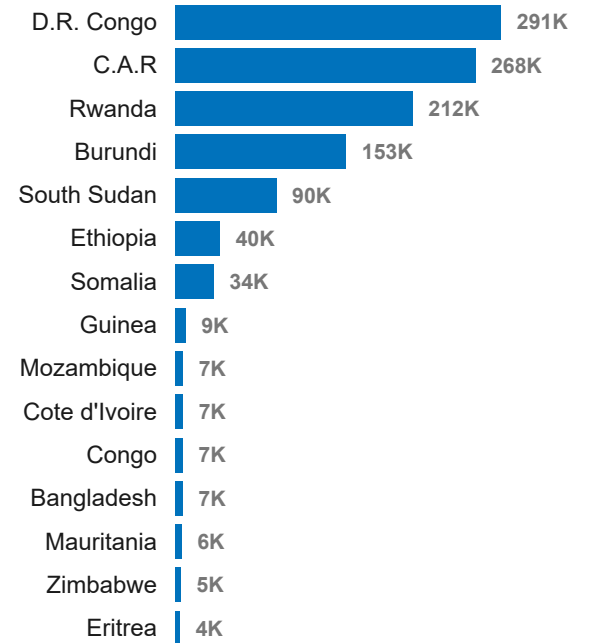

Refugees by Country of Asylum

Refugees by Country of Origin

Internally Displaced Persons

Refugees annual trend of displacement | 2016 - 2026

Total Refugees, Asylum- Seekers, Refugees Returnees, Stateless and IDPs in the SADC Region

The boundaries and names shown and the designations used on this map do not imply official endorsement or acceptance by the United Nations.