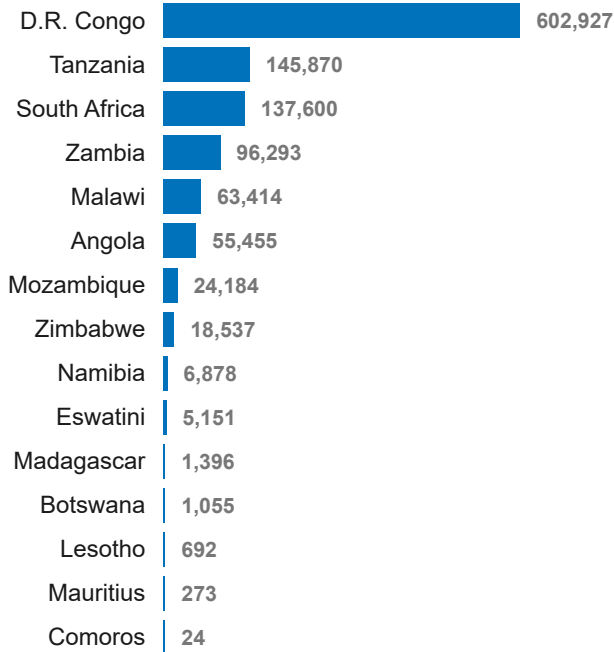

Refugees by Country of Asylum

Refugees by Country of Origin

Internally Displaced Persons

Refugees annual trend of displacement | 2016 - 2026

Total Refugees, Asylum- Seekers, Refugees Returnees, Stateless and IDPs in the SADC Region

The boundaries and names shown and the designations used on this map do not imply official endorsement or acceptance by the United Nations.