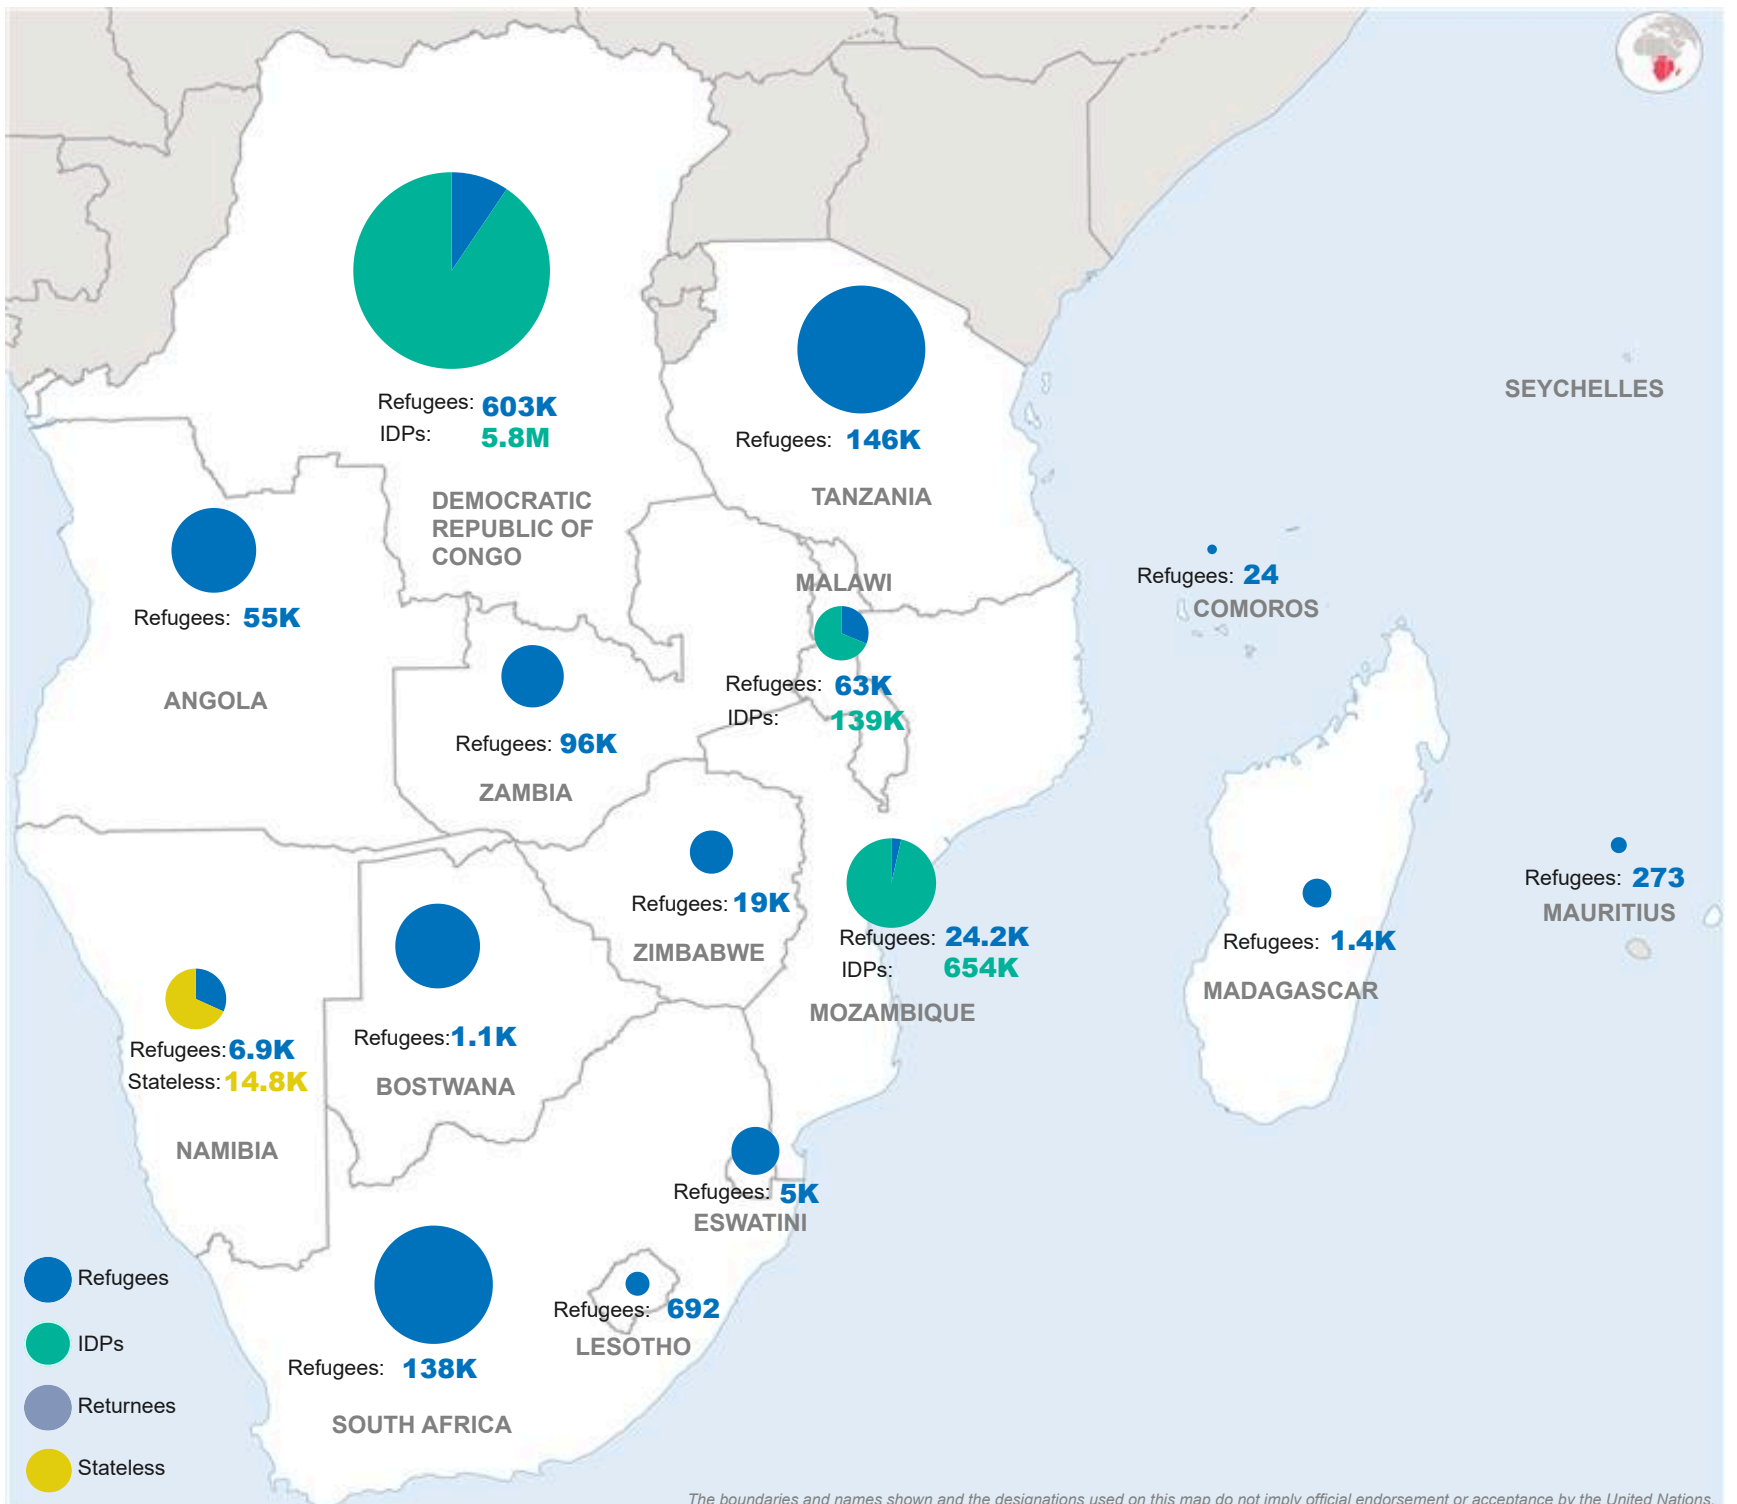

Refugees by Country of Asylum

Refugees by Country of Origin

Internally Displaced Persons

Refugees annual trend of displacement | 2016 - 2026

Total Refugees, Asylum- Seekers, Refugees Returnees, Stateless and IDPs in the SADC Region

The boundaries and names shown and the designations used on this map do not imply official endorsement or acceptance by the United Nations.