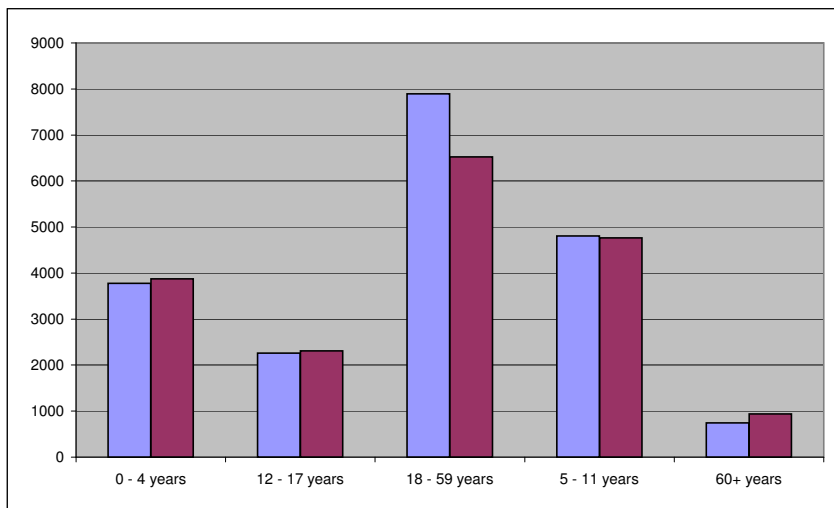

WEEKLY STATISTICS

Weekly registration: 25-Mar-13 to 31-Mar-13

- ❶ During the current week (25 Mar - 31 Mar 2013) **0 individuals** have been registered;
 - ❷ No new births.
 - ❸ 0% of new arrivals are minors and 0% are above 18 years
 - ❹ 0% are female, 0% are male;
 - ❺ Rejections:
0 individuals have been rejected for the following reasons:
 - ❻ The registration team has identified:
 - 0 Separated children/UAM (SC)
 - 0 Women at risks (WR) *
 Individuals referred to partners who identified with specific needs.
- INACTIVATION:**
- ❶ **0 individuals have been inactivated currently this week** -0
family members relocated
 - 0 individual died and was closed

DORO CURRENT POPULATION

Cumulative statistics and trends

- Total population registered to date:
 - 37,897 individuals,
 - 9,340 households
 - Female head of households: 36%
- Cumulative statistics as of 1st January 2013:
- Registration:
 - New registered refugees: 268
 - New births: 292
- Inactivation/closure:
 - Deceased: 124
 - Other: 1
- Inter camp transfers:
 - Individuals: 577
 - HHs: 144