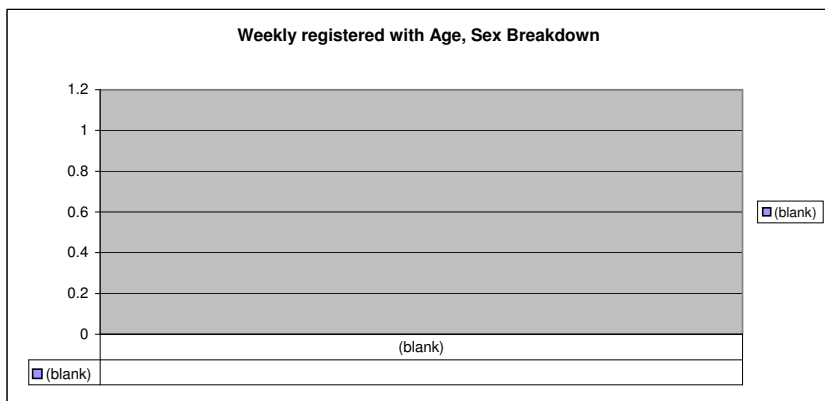

WEEKLY STATISTICS

Weekly registration: 25-Mar-13 to 31-Mar-13

- ❶ During the current week (25 Mar - 31 Mar 2013) **0 individuals** have been registered;
 - ❷ No new births.
 - ❸ 0% of new arrivals are minors and 0% are above 18 years
 - ❹ 0% are female, 0% are male;
 - ❺ Rejections:
0 individuals have been rejected for the following reasons:
 - ❻ The registration team has identified:
 - 0 Separated children/UAM (SC)
 - 0 Women at risks (WR) *
 Individuals referred to partners who identified with specific needs.
- INACTIVATION:**
- ❶ **0 individuals have been inactivated currently this week** -0
family members relocated
 - 0 individual died and was closed

DORO CURRENT POPULATION

Cumulative statistics and trends

- Total population registered to date:
 - 37,897 individuals,
 - 9,340 households
 - Female head of households: 36%
- Cumulative statistics as of 1st January 2013:
- Registration:
 - New registered refugees: 268
 - New births: 292
- Inactivation/closure:
 - Deceased: 124
 - Other: 1
- Inter camp transfers:
 - Individuals: 577
 - HHs: 144