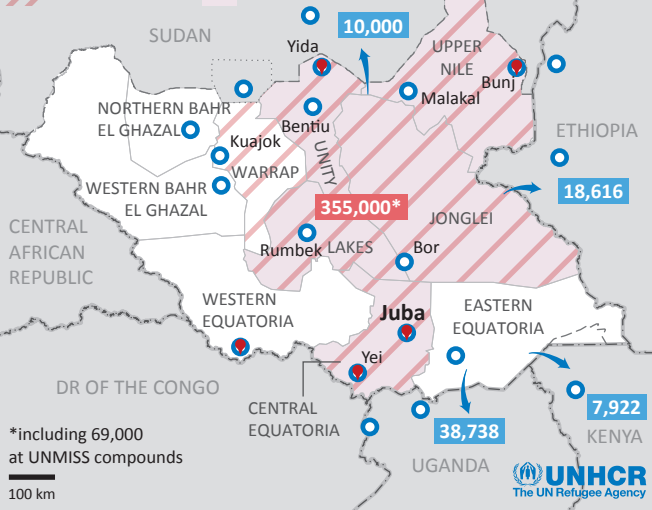

SOUTH SUDAN

- UNHCR presence
- Refugee location
- IDPs
- South Sudanese refugees
- Area with violences
- IDP movements

Map Sources: UNCS, UNHCR.

The boundaries and names shown and the designations used on this map do not imply official endorsement or acceptance by the United Nations. Final boundary between the Republic of Sudan and the Republic of South Sudan has not yet been determined. Final status of the Abyei area is not yet determined. Creation date: 14 Jan 2014.