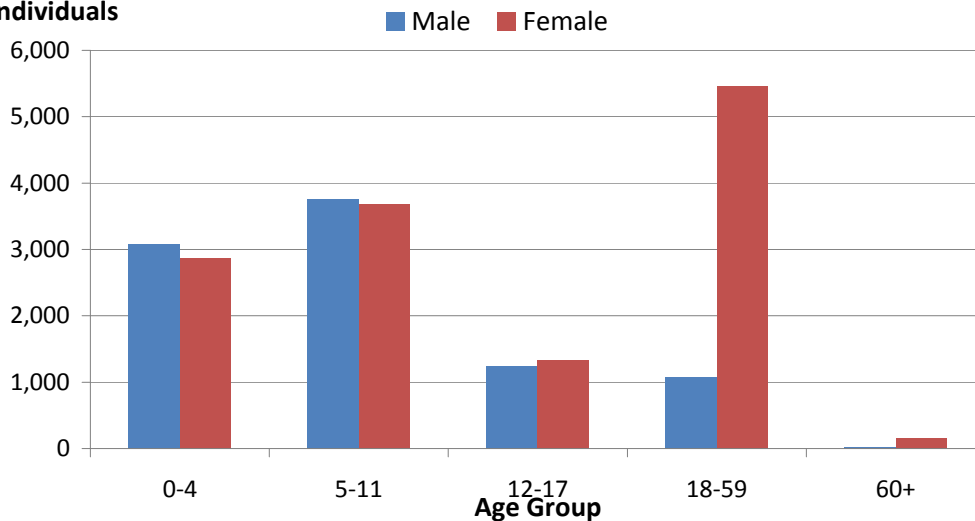

Report Date: 25 February 2014

New arrivals registered in pagak

Current Population: Households: 4,509 Individuals: 22,648

Household Size Distribution

Households

Age - Gender Distribution

Individuals

Women and children represent 95.2% of the total population.

Age Group	Gender				Totals	
	Male	%	Female	%	Total	%
0 - 4	3,074	13.6%	2,870	12.7%	5,944	26.2%
5 - 11	3,753	16.6%	3,686	16.3%	7,439	32.8%
12 - 17	1,246	5.5%	1,320	5.8%	2,566	11.3%
18 - 59	1,075	4.7%	5,451	24.1%	6,526	28.8%
60 +	16	0.1%	157	0.7%	173	0.8%
Total:	9,164	40.5%	13,484	59.5%	22,648	100.0%

Daily New arrivals registration and Total Age and Gender breakdown

Date	0-4		5-11		12-17		18-59		60+		Total
	Femal	Male	Female	Male	Femal	Male	Femal	Male	Femal	Male	
01/02/2014	23	14	21	18	12	5	21	17	0	0	131
02/02/2014	59	91	85	86	18	27	99	8	0	0	473
03/02/2014	167	162	209	242	76	61	254	51	4	1	1,227
05/02/2014	234	235	233	264	79	85	353	42	16	1	1542
07/02/2014	421	476	501	498	134	130	764	168	30	2	3124
08/02/2014	224	263	335	320	102	62	448	57	9	1	1821
10/02/2014	437	481	526	508	139	119	975	252	65	4	3,506
12/02/2014	103	104	179	140	75	58	223	45	3	2	932
15/02/2014	152	172	177	188	67	82	241	67	3	1	1150
17/02/2014	220	239	300	338	126	141	472	103	7	1	1947
18/02/2014	168	154	233	187	74	65	300	55	4	2	1,242
20/02/2014	193	195	260	307	71	90	395	64	3	1	1579
21/02/2014	5	5	6	11	1	1	12	1	0	0	42
22/02/2014	111	125	164	131	116	77	217	29	1		971
24/02/2014	194	200	265	227	129	155	322	42	6		1540
25/02/2014	164	153	198	289	102	92	347	70	6		1421
Total	2875	3069	3692	3754	1321	1250	5443	1071	157	16	22648