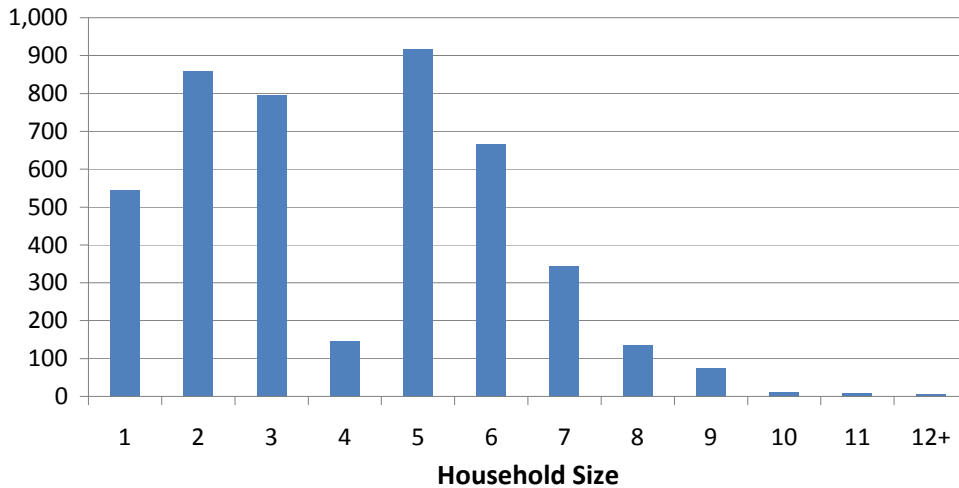

Report Date: 25 February 2014

New arrivals registered in pagak

Current Population: Households: 4,509 Individuals: 22,648

Household Size Distribution

Households

Age - Gender Distribution

Individuals

Women and children represent 95.2% of the total population.

Age Group	Gender				Totals	
	Male	%	Female	%	Total	%
0 - 4	3,074	13.6%	2,870	12.7%	5,944	26.2%
5 - 11	3,753	16.6%	3,686	16.3%	7,439	32.8%
12 - 17	1,246	5.5%	1,320	5.8%	2,566	11.3%
18 - 59	1,075	4.7%	5,451	24.1%	6,526	28.8%
60 +	16	0.1%	157	0.7%	173	0.8%
Total:	9,164	40.5%	13,484	59.5%	22,648	100.0%