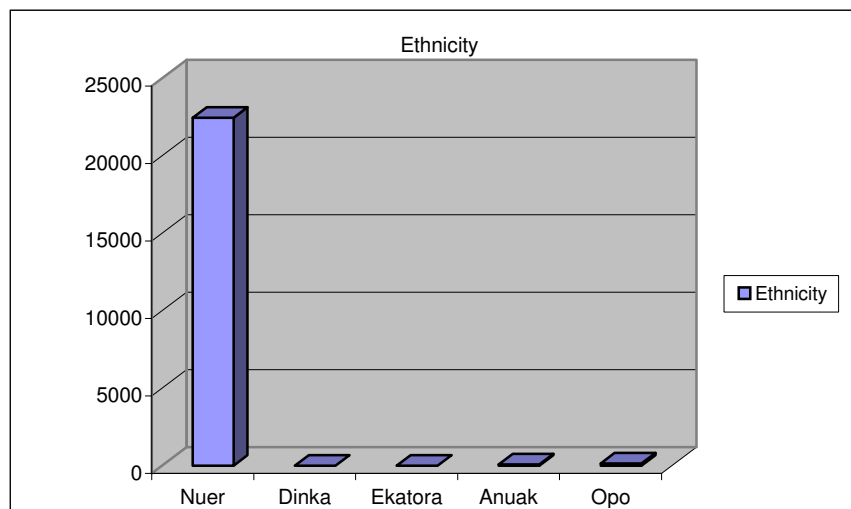

Age Group	Gender				Totals	
	Male	%	Female	%	Total	%
0 - 4	3,074	13.6%	2,870	12.7%	5,944	26.2%
5 - 11	3,753	16.6%	3,686	16.3%	7,439	32.8%
12 - 17	1,246	5.5%	1,320	5.8%	2,566	11.3%
18 - 59	1,075	4.7%	5,451	24.1%	6,526	28.8%
60 +	16	0.1%	157	0.7%	173	0.8%
Total:	9,164	40.5%	13,484	59.5%	22,648	100.0%

Report Date: 25 February 2014

Specific Needs

Specific Needs

Specific Need Type	Gender	
	Male	Female
Child/Adolescent at Risk*	35	47
Woman at Risk**	N/A	329
Serious Medical Condition	0	0
Legal Protection Needs	0	0
Single Parent	27	193
Persons with Disabilities	29	33
Unaccompanied Minor/Separated	43	19
Older Person at Risk	23	45
lactating mothers	N/A	167

Ethnicity

Ethnicity / Clan

Ethnicity	Indiv
Nuer	22440
Dinka	5
Ekatora	1
Anuak	69
Opo	133
Total	22648

Report Date: 25 February 2014

Daily Total Arrivals of Asylum Seeker in pagak

Arrival Date	Total
01-Feb-14	131
02-Feb-14	473
03-Feb-14	1227
04-Feb-14	
05-Feb-14	1542
07-Feb-14	3124
08-Feb-14	1821
10-Feb-14	3506
12-Feb-14	932
15-Feb-14	1150
17-Feb-14	1947
18-Feb-14	1242
20-Feb-14	1579
21-Feb-14	42
22-Feb-14	971
24-Feb-14	1540
25-Feb-14	1421
Total	22648