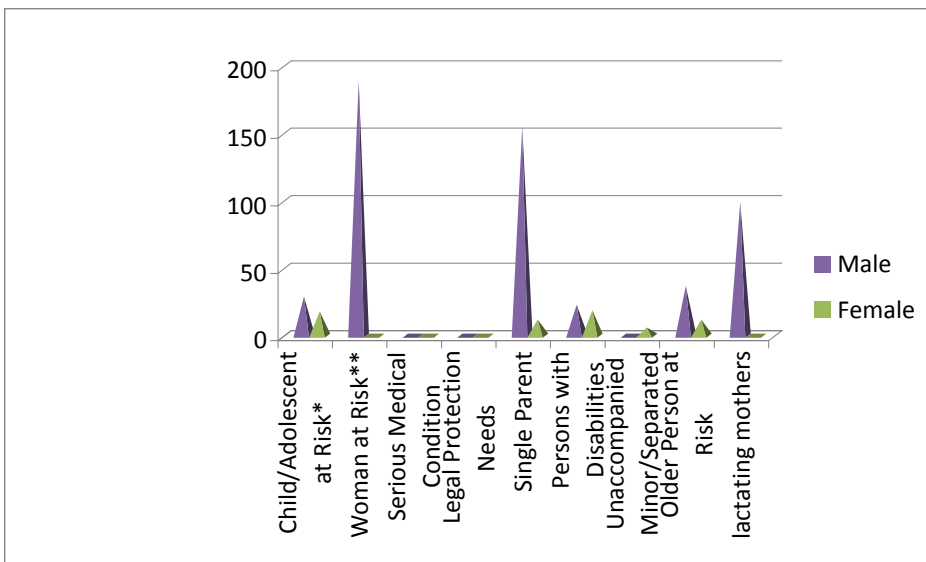

Report Date: 25 February 2014

Specific Needs

Specific Needs

Specific Need Type	Gender	
	Male	Female
Child/Adolescent at Risk*	35	47
Woman at Risk**	N/A	329
Serious Medical Condition	0	0
Legal Protection Needs	0	0
Single Parent	27	193
Persons with Disabilities	29	33
Unaccompanied Minor/Separated	43	19
Older Person at Risk	23	45
lactating mothers	N/A	167