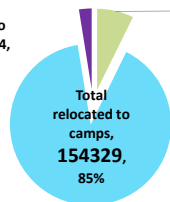

Refugee Arrivals

TOTAL ARRIVALS
181,546

Awaiting relocation to camps, 14864, 8%

Missing for Relocation, 12353, 7%

All CAMPS in Gambella region

Kule
51,476 (33%)

Tierkidi
50,453 (33%)

Leitchuor
47,658 (31%)

Others
Okugo 1,829*
Pugnido 1,692**
Akula (Local Community) 1,274

AVERAGE FAMILY SIZE
3.9

TOTAL CAMPS population
154,329
persons

KULE camp

CAMP OPENED: 26 February, 2014 LEVEL 2 REGISTRATION : 94% FINISHED

AGE COHORT AND GENDER BREAKDOWN

AGE COHORT AND GENDER BREAKDOWN

Age Cohort	Male	Female	Total	%
0-4 years	6,124	6,167	12,291	24%
5 - 11 years	8,001	7,644	15,645	30%
12 - 17 years	4,011	3,734	7,745	15%
18 - 59 years	3,449	11,576	15,025	29%
60+ years	200	571	771	1%
Total	21,785	29,691	51,476	
%	42%	58%		

AVERAGE FAMILY SIZE
4

KULE population
51,476
persons

TIERKIDI camp

CAMP OPENED: 17 May, 2014 LEVEL 2 REGISTRATION : 35% FINISHED

AGE COHORT AND GENDER BREAKDOWN

AGE COHORT AND GENDER BREAKDOWN

Age Cohort	Male	Female	Total	%
0 - 4 years	6,309	6,245	12,554	25%
5 - 11 years	6,703	6,373	13,076	26%
12 - 17 years	3,419	3,231	6,651	13%
18 - 59 years	5,437	11,673	17,110	34%
60+ years	324	738	1,063	2%
Total	22,193	28,260	50,453	
%	44%	56%		