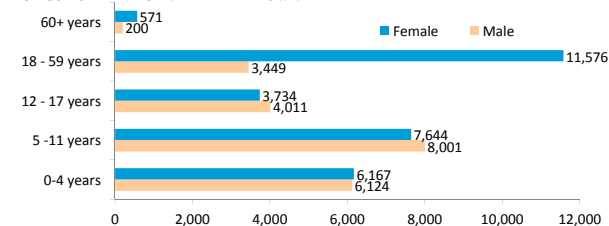

Others
Okugo 1,829*
Pugnido 1,692**
Akula (Local Community) 1,274

AVERAGE FAMILY SIZE
3.9

TOTAL CAMPS population
154,329
persons

KULE camp

CAMP OPENED: 26 February, 2014 LEVEL 2 REGISTRATION : 94% FINISHED

AGE COHORT AND GENDER BREAKDOWN

AGE COHORT AND GENDER BREAKDOWN

Age Cohort	Male	Female	Total	%
0-4 years	6,124	6,167	12,291	24%
5 - 11 years	8,001	7,644	15,645	30%
12 - 17 years	4,011	3,734	7,745	15%
18 - 59 years	3,449	11,576	15,025	29%
60+ years	200	571	771	1%
Total	21,785	29,691	51,476	
%	42%	58%		

AVERAGE FAMILY SIZE
4

KULE population
51,476
persons

TIERKIDI camp

CAMP OPENED: 17 May, 2014 LEVEL 2 REGISTRATION : 35% FINISHED

AGE COHORT AND GENDER BREAKDOWN

AGE COHORT AND GENDER BREAKDOWN

Age Cohort	Male	Female	Total	%
0 - 4 years	6,309	6,245	12,554	25%
5 - 11 years	6,703	6,373	13,076	26%
12 - 17 years	3,419	3,231	6,651	13%
18 - 59 years	5,437	11,673	17,110	34%
60+ years	324	738	1,063	2%
Total	22,193	28,260	50,453	
%	44%	56%		

AVERAGE FAMILY SIZE
4

TIERKIDI population
50,453
persons

LEITCHUOR camp

CAMP OPENED: 21 January, 2014 LEVEL 2 REGISTRATION : 100% FINISHED

AGE COHORT AND GENDER BREAKDOWN

AGE COHORT AND GENDER BREAKDOWN

Age Cohort	Male	Female	Total	%
0 - 4 years	5,753	5,641	11,394	24%
5 - 11 years	7,854	7,633	15,487	32%
12 - 17 years	3,689	3,465	7,154	15%
18 - 59 years	2,515	10,397	12,912	27%
60+ years	165	546	711	1%
Total	19,976	27,682	47,658	
%	42%	58%		