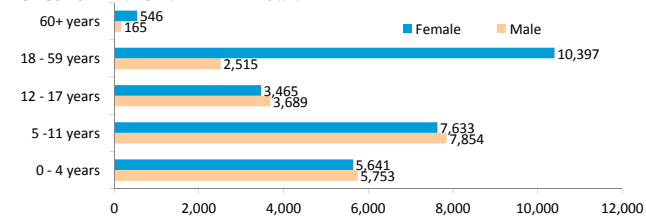

AGE COHORT AND GENDER BREAKDOWN

AGE COHORT AND GENDER BREAKDOWN

Age Cohort	Male	Female	Total	%
0-4 years	6,124	6,167	12,291	24%
5 - 11 years	8,001	7,644	15,645	30%
12 - 17 years	4,011	3,734	7,745	15%
18 - 59 years	3,449	11,576	15,025	29%
60+ years	200	571	771	1%
Total	21,785	29,691	51,476	
%	42%	58%		

AVERAGE FAMILY SIZE
4

KULE population
51,476
persons

TIERKIDI camp

CAMP OPENED: 17 May, 2014 LEVEL 2 REGISTRATION : 35% FINISHED

AGE COHORT AND GENDER BREAKDOWN

AGE COHORT AND GENDER BREAKDOWN

Age Cohort	Male	Female	Total	%
0 - 4 years	6,309	6,245	12,554	25%
5 - 11 years	6,703	6,373	13,076	26%
12 - 17 years	3,419	3,231	6,651	13%
18 - 59 years	5,437	11,673	17,110	34%
60+ years	324	738	1,063	2%
Total	22,193	28,260	50,453	
%	44%	56%		

AVERAGE FAMILY SIZE
4

TIERKIDI population
50,453
persons

LEITCHUOR camp

CAMP OPENED: 21 January, 2014 LEVEL 2 REGISTRATION : 100% FINISHED

AGE COHORT AND GENDER BREAKDOWN

AGE COHORT AND GENDER BREAKDOWN

Age Cohort	Male	Female	Total	%
0 - 4 years	5,753	5,641	11,394	24%
5 - 11 years	7,854	7,633	15,487	32%
12 - 17 years	3,689	3,465	7,154	15%
18 - 59 years	2,515	10,397	12,912	27%
60+ years	165	546	711	1%
Total	19,976	27,682	47,658	
%	42%	58%		

AVERAGE FAMILY SIZE
3.9

LEITCHUOR population
47,658
persons

OKUGO camp*

AVERAGE FAMILY SIZE

3.1

OKUGO population

1,829
persons

AGE COHORT AND GENDER BREAKDOWN