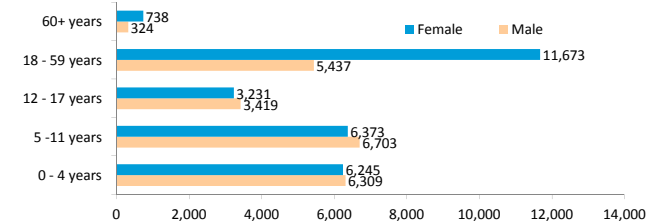

Others
Okugo 1,829*
Pugnido 1,692**
Akula (Local Community) 1,274

AVERAGE FAMILY SIZE
3.9

TOTAL CAMPS population
154,329
persons

KULE camp

CAMP OPENED: 26 February, 2014 LEVEL 2 REGISTRATION : 94% FINISHED

AGE COHORT AND GENDER BREAKDOWN

AGE COHORT AND GENDER BREAKDOWN

Age Cohort	Male	Female	Total	%
0-4 years	6,124	6,167	12,291	24%
5 - 11 years	8,001	7,644	15,645	30%
12 - 17 years	4,011	3,734	7,745	15%
18 - 59 years	3,449	11,576	15,025	29%
60+ years	200	571	771	1%
Total	21,785	29,691	51,476	
%	42%	58%		

AVERAGE FAMILY SIZE
4

KULE population
51,476
persons

TIERKIDI camp

CAMP OPENED: 17 May, 2014 LEVEL 2 REGISTRATION : 35% FINISHED

AGE COHORT AND GENDER BREAKDOWN

AGE COHORT AND GENDER BREAKDOWN

Age Cohort	Male	Female	Total	%
0 - 4 years	6,309	6,245	12,554	25%
5 - 11 years	6,703	6,373	13,076	26%
12 - 17 years	3,419	3,231	6,651	13%
18 - 59 years	5,437	11,673	17,110	34%
60+ years	324	738	1,063	2%
Total	22,193	28,260	50,453	
%	44%	56%		

AVERAGE FAMILY SIZE
4

TIERKIDI population
50,453
persons

LEITCHUOR camp

CAMP OPENED: 21 January, 2014 LEVEL 2 REGISTRATION : 100% FINISHED

AGE COHORT AND GENDER BREAKDOWN

AGE COHORT AND GENDER BREAKDOWN

Age Cohort	Male	Female	Total	%
0 - 4 years	5,753	5,641	11,394	24%
5 - 11 years	7,854	7,633	15,487	32%
12 - 17 years	3,689	3,465	7,154	15%
18 - 59 years	2,515	10,397	12,912	27%
60+ years	165	546	711	1%
Total	19,976	27,682	47,658	
%	42%	58%		