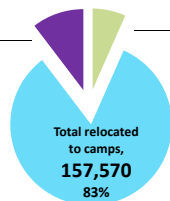

Refugee Arrivals

TOTAL ARRIVALS
189,774

Awaiting relocation to camps, 19,851
10%

Missing for Relocation, 12,353
7%

All CAMPS in Gambella region

Tierkidi
48,646
(31%)

Leitchuor
47,806
(30%)

Kule
45,990
(29%)

Others
Okugo 2,116*
Pugnido 1,807**
Akula (Local Community) 1,274
Nip Nip 2,888

absentees during camp registration
7,043
Kule=4,263
Tierkidi=2,780

AVERAGE FAMILY SIZE
3.9

TOTAL CAMPS population
157,570
persons

AVERAGE FAMILY SIZE
4

TIERKIDI population
48,646
persons

LEITCHUOR camp

CAMP OPENED: 21 January, 2014 LEVEL 2 REGISTRATION : 100% FINISHED

AGE COHORT AND GENDER BREAKDOWN

AGE COHORT AND GENDER BREAKDOWN

Age Cohort	Male	Female	Total	%
0-4 years	5,835	5,720	11,555	24%
5-11 years	7,849	7,632	15,481	33%
12-17 years	3,684	3,468	7,152	15%
18-59 years	2,513	10,394	12,907	27%
60+ years	165	546	711	1%
Total	20,046	27,760	47,806	
%	42%	58%		

AVERAGE FAMILY SIZE
3

PUGNIDO population
1,807
persons

*- This figure does not include the old caseload of 3,952 South Sudanese refugees registered pre 15th December 2013

**- This figure does not include the old caseload of 43,213 South Sudanese refugees registered pre 15th December 2013