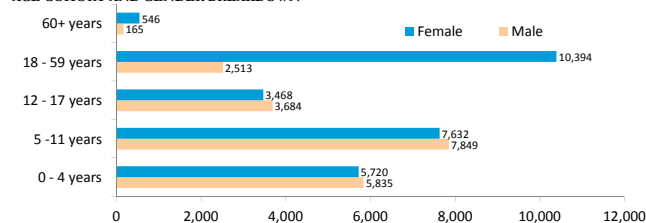

Others
Okugo 2,116*
Pugnido 1,807**
Akula (Local Community) 1,274
Nip Nip 2,888

absentees during camp registration
7,043
Kule=4,263
Tierkidi=2,780

AVERAGE FAMILY SIZE
3.9

TOTAL CAMPS population
157,570
persons

TIERKIDI camp

CAMP OPENED: 26 February, 2014 LEVEL 2 REGISTRATION : 100% FINISHED

AGE COHORT AND GENDER BREAKDOWN

AGE COHORT AND GENDER BREAKDOWN

Age Cohort	Male	Female	Total	%
0-4 years	5,890	5,901	11,791	25%
5-11 years	7,518	7,192	14,710	30%
12-17 years	3,782	3,505	7,287	15%
18-59 years	3,255	10,878	14,133	29%
60+ years	188	537	725	1%
Total	20,633	28,013	48,646	
%	42%	58%		

AVERAGE FAMILY SIZE
4

TIERKIDI population
48,646
persons

LEITCHUOR camp

CAMP OPENED: 21 January, 2014 LEVEL 2 REGISTRATION : 100% FINISHED

AGE COHORT AND GENDER BREAKDOWN

AGE COHORT AND GENDER BREAKDOWN

Age Cohort	Male	Female	Total	%
0-4 years	5,835	5,720	11,555	24%
5-11 years	7,849	7,632	15,481	33%
12-17 years	3,684	3,468	7,152	15%
18-59 years	2,513	10,394	12,907	27%
60+ years	165	546	711	1%
Total	20,046	27,760	47,806	
%	42%	58%		

AVERAGE FAMILY SIZE
3.9

LEITCHUOR population
47,806
persons

KULE camp

CAMP OPENED: 17 May, 2014 LEVEL 2 REGISTRATION : 100% FINISHED

AGE COHORT AND GENDER BREAKDOWN

AGE COHORT AND GENDER BREAKDOWN

Age Cohort	Male	Female	Total	%
0-4 years	5,757	5,716	11,473	25%
5-11 years	5,993	5,794	11,787	26%
12-17 years	3,329	2,790	6,119	13%
18-59 years	5,356	10,374	15,730	34%
60+ years	269	612	881	2%
Total	20,704	25,286	45,990	
%	45%	55%		