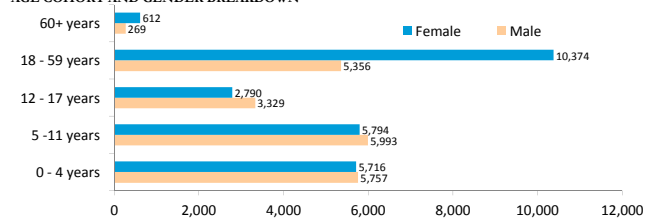

TIERKIDI camp

CAMP OPENED: 26 February, 2014 LEVEL 2 REGISTRATION : 100% FINISHED

AGE COHORT AND GENDER BREAKDOWN

AGE COHORT AND GENDER BREAKDOWN

Age Cohort	Male	Female	Total	%
0-4 years	5,890	5,901	11,791	25%
5-11 years	7,518	7,192	14,710	30%
12-17 years	3,782	3,505	7,287	15%
18-59 years	3,255	10,878	14,133	29%
60+ years	188	537	725	1%
Total	20,633	28,013	48,646	
%	42%	58%		

AVERAGE FAMILY SIZE
4

TIERKIDI population
48,646
persons

LEITCHUOR camp

CAMP OPENED: 21 January, 2014 LEVEL 2 REGISTRATION : 100% FINISHED

AGE COHORT AND GENDER BREAKDOWN

AGE COHORT AND GENDER BREAKDOWN

Age Cohort	Male	Female	Total	%
0-4 years	5,835	5,720	11,555	24%
5-11 years	7,849	7,632	15,481	33%
12-17 years	3,684	3,468	7,152	15%
18-59 years	2,513	10,394	12,907	27%
60+ years	165	546	711	1%
Total	20,046	27,760	47,806	
%	42%	58%		

AVERAGE FAMILY SIZE
3.9

LEITCHUOR population
47,806
persons

KULE camp

CAMP OPENED: 17 May, 2014 LEVEL 2 REGISTRATION : 100% FINISHED

AGE COHORT AND GENDER BREAKDOWN

AGE COHORT AND GENDER BREAKDOWN

Age Cohort	Male	Female	Total	%
0-4 years	5,757	5,716	11,473	25%
5-11 years	5,993	5,794	11,787	26%
12-17 years	3,329	2,790	6,119	13%
18-59 years	5,356	10,374	15,730	34%
60+ years	269	612	881	2%
Total	20,704	25,286	45,990	
%	45%	55%		