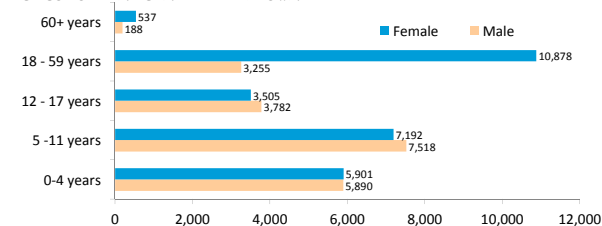

Others
Okugo 2,116*
Pugnido 1,807**
Akula (Local Community) 1,274
Nip Nip 2,888

absentees during camp registration
7,043
Kule=4,263
Tierkidi=2,780

AVERAGE FAMILY SIZE
3.9

TOTAL CAMPS population
157,570
persons

TIERKIDI camp

CAMP OPENED: 26 February, 2014 LEVEL 2 REGISTRATION : 100% FINISHED

AGE COHORT AND GENDER BREAKDOWN

AGE COHORT AND GENDER BREAKDOWN

Age Cohort	Male	Female	Total	%
0-4 years	5,890	5,901	11,791	25%
5-11 years	7,518	7,192	14,710	30%
12-17 years	3,782	3,505	7,287	15%
18-59 years	3,255	10,878	14,133	29%
60+ years	188	537	725	1%
Total	20,633	28,013	48,646	
%	42%	58%		

AVERAGE FAMILY SIZE
4

TIERKIDI population
48,646
persons

LEITCHUOR camp

CAMP OPENED: 21 January, 2014 LEVEL 2 REGISTRATION : 100% FINISHED

AGE COHORT AND GENDER BREAKDOWN

AGE COHORT AND GENDER BREAKDOWN

Age Cohort	Male	Female	Total	%
0-4 years	5,835	5,720	11,555	24%
5-11 years	7,849	7,632	15,481	33%
12-17 years	3,684	3,468	7,152	15%
18-59 years	2,513	10,394	12,907	27%
60+ years	165	546	711	1%
Total	20,046	27,760	47,806	
%	42%	58%		

AVERAGE FAMILY SIZE
3.9

LEITCHUOR population
47,806
persons

KULE camp

CAMP OPENED: 17 May, 2014 LEVEL 2 REGISTRATION : 100% FINISHED

AGE COHORT AND GENDER BREAKDOWN

AGE COHORT AND GENDER BREAKDOWN

Age Cohort	Male	Female	Total	%
0-4 years	5,757	5,716	11,473	25%
5-11 years	5,993	5,794	11,787	26%
12-17 years	3,329	2,790	6,119	13%
18-59 years	5,356	10,374	15,730	34%
60+ years	269	612	881	2%
Total	20,704	25,286	45,990	
%	45%	55%		