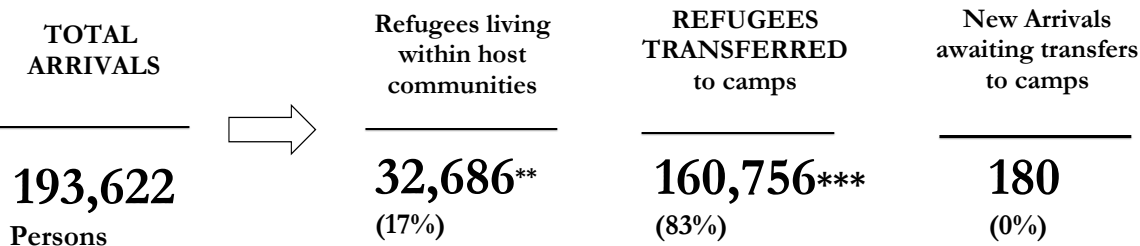

*- This figure does not include the old caseload of 57,800 South Sudanese refugees registered pre 15th December 2013 [Breakdown: Pugnido = 43,777; Okugo = 4,023, Wanthowa- estimated 10,000] In addition to 193622 South Sudanese refugees in Gambella region, there are 8,978 refugees at the camps in Assosa [Breakdown: Pre 15th Dec 2013 = 6,161; Post 15th Dec 2013 = 2,817]

** - This figure does not include the old caseload of 10,000 South Sudanese refugees living in Wanthowa Woreda who arrived pre-15 December 2013.

*** - The figure includes 51320 refugees in Leitchuor and Nip Nip refugee camps who will be relocated to new locations due to flooding concerns.