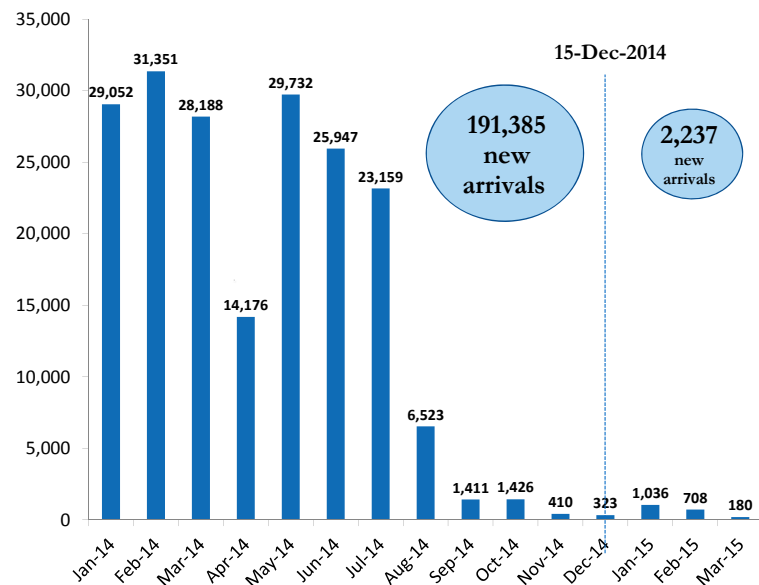

# South Sudanese new arrivals in Gambella - Post 15<sup>th</sup> December 2013 (as of 6-March-2015)

## Gambella Region Map

**TOTAL ARRIVALS**

**193,622 \***  
persons

**AVERAGE ARRIVALS per day since start of 2014**

**453**  
persons

**AVERAGE ARRIVALS per day since last week**

**60**  
persons

## Arrivals by Month