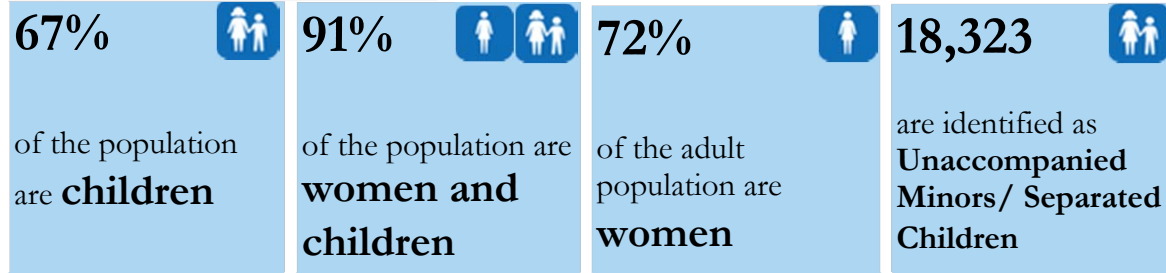

Key Statistics

Arrivals Transfer Statistics