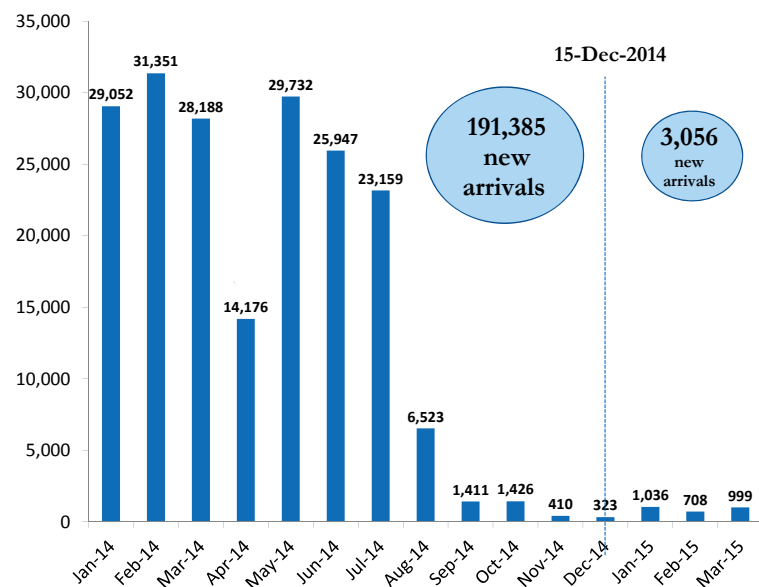

South Sudanese new arrivals in Gambella - Post 15th December 2013 (as of 13-March-2015)

Gambella Region Map

TOTAL ARRIVALS

194,441 *
persons

AVERAGE ARRIVALS per day since start of 2014

446
persons

AVERAGE ARRIVALS per day since last week

60
persons

Arrivals by Month

Key Statistics

Arrivals Transfer Statistics

*- This figure does not include the old caseload of 57,800 South Sudanese refugees registered pre 15th December 2013 [Breakdown: Pugnido = 43,777; Okuga = 4,023, Wanthowa- estimated 10,000] In addition to 194441 South Sudanese refugees in Gambella region, there are 8,978 refugees at the camps in Assosa [Breakdown: Pre 15th Dec 2013 = 6,161; Post 15th Dec 2013 = 2,817]

** - This figure does not include the old caseload of 10,000 South Sudanese refugees living in Wanthowa Woreda who arrived pre-15 December 2013.

*** - The figure includes 51316 refugees in Leitchuor and Nip Nip refugee camps who will be relocated to new locations due to flooding concerns.