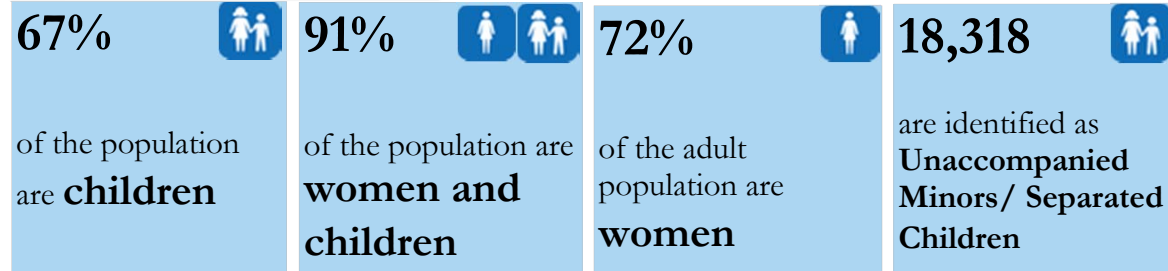

South Sudanese new arrivals in Gambella - Post 15th December 2013 (as of 13-March-2015)

Gambella Region Map

TOTAL ARRIVALS

194,441 *
persons

AVERAGE ARRIVALS per day since start of 2014

446
persons

AVERAGE ARRIVALS per day since last week

60
persons

Arrivals by Month

Key Statistics

Arrivals Transfer Statistics

*- This figure does not include the old caseload of 57,800 South Sudanese refugees registered pre 15th December 2013 [Breakdown: Pugnido = 43,777; Okuga = 4,023, Wanthowa- estimated 10,000] In addition to 194441 South Sudanese refugees in Gambella region, there are 8,978 refugees at the camps in Assosa [Breakdown: Pre 15th Dec 2013 = 6,161; Post 15th Dec 2013 = 2,817]

** - This figure does not include the old caseload of 10,000 South Sudanese refugees living in Wanthowa Woreda who arrived pre-15 December 2013.

*** - The figure includes 51316 refugees in Leitchuor and Nip Nip refugee camps who will be relocated to new locations due to flooding concerns.