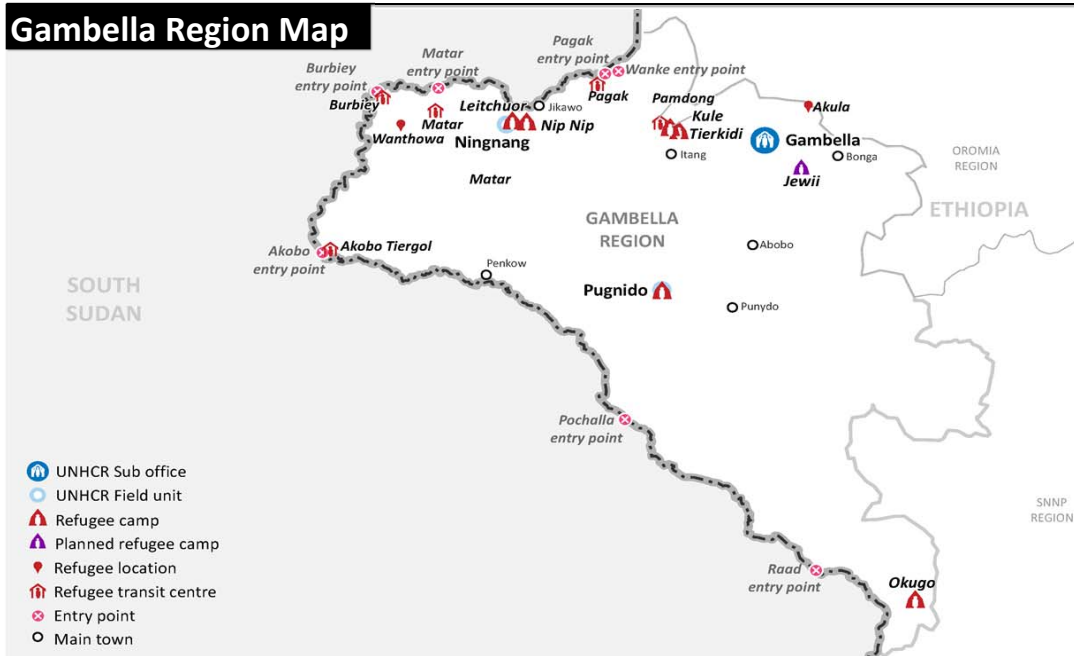

South Sudanese new arrivals in Gambella - Post 15th December 2013 (as of 13-March-2015)

Gambella Region Map

TOTAL ARRIVALS

194,441 *
persons

AVERAGE ARRIVALS per day since start of 2014

446
persons

AVERAGE ARRIVALS per day since last week

60
persons

Arrivals by Month

Key Statistics

Arrivals Transfer Statistics

*- This figure does not include the old caseload of 57,800 South Sudanese refugees registered pre 15th December 2013 [Breakdown: Pugnido = 43,777; Okuga = 4,023, Wanthowa- estimated 10,000] In addition to 194441 South Sudanese refugees in Gambella region, there are 8,978 refugees at the camps in Assosa [Breakdown: Pre 15th Dec 2013 = 6,161; Post 15th Dec 2013 = 2,817]

** - This figure does not include the old caseload of 10,000 South Sudanese refugees living in Wanthowa Woreda who arrived pre-15 December 2013.

*** - The figure includes 51316 refugees in Leitchuor and Nip Nip refugee camps who will be relocated to new locations due to flooding concerns.