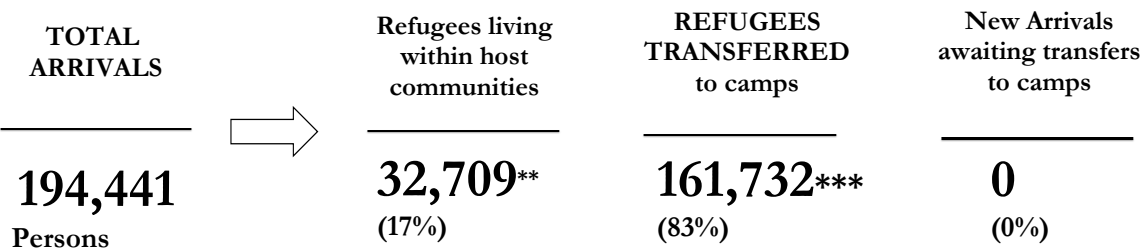

South Sudanese new arrivals in Gambella - Post 15th December 2013 (as of 13-March-2015)

Gambella Region Map

TOTAL ARRIVALS

194,441 *
persons

AVERAGE ARRIVALS per day since start of 2014

446
persons

AVERAGE ARRIVALS per day since last week

60
persons

Arrivals by Month

Key Statistics

Arrivals Transfer Statistics

*- This figure does not include the old caseload of 57,800 South Sudanese refugees registered pre 15th December 2013 [Breakdown: Pugnido = 43,777; Okuga = 4,023, Wanthowa- estimated 10,000] In addition to 194441 South Sudanese refugees in Gambella region, there are 8,978 refugees at the camps in Assosa [Breakdown: Pre 15th Dec 2013 = 6,161; Post 15th Dec 2013 = 2,817]