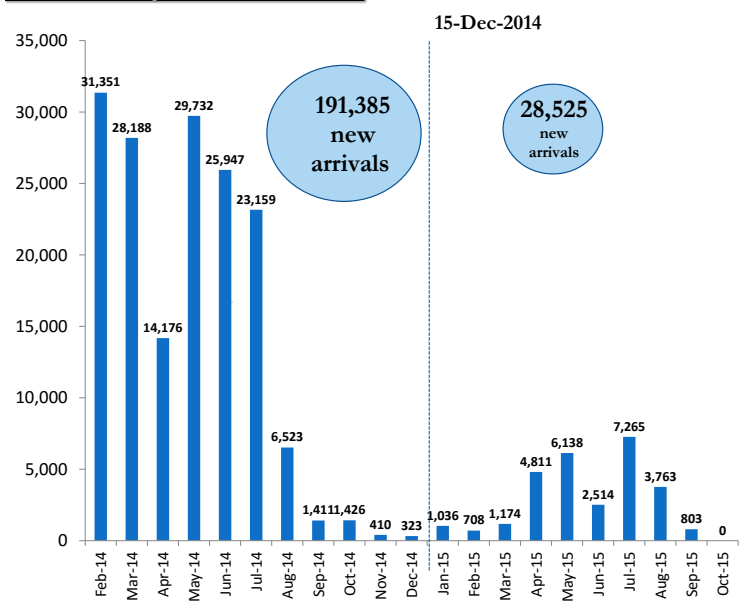

South Sudanese new arrivals in Gambella - Post 15th December 2013 (as of 02-October-2015)

Gambella Region Map

TOTAL ARRIVALS
219,910
 PERSONS (*)

AVERAGE ARRIVALS per day since start of 2014
344
 PERSONS

AVERAGE ARRIVALS per day since last week
29
 PERSONS

Entry Points	Cumulative total from 1 st to 2 nd October	Refugees transferred to Pugnido II camp	New Arrivals awaiting transfers to Pugnido II camp
Pagak	0	0	290
Akobo	0	0	0
Pochalla	0	0	0
Raad	0	0	0
Burbiey	0	0	0
Matar	0	0	0
Wanke	0	0	0
Total	0	0	290

Arrivals by Month

Key Statistics

- 67%** Of the population are **Children**
- 91%** Of the population are **women and children**
- 71%** Of the adult population are **women**
- 20,627** are identified as **Unaccompanied/ Separated Children**