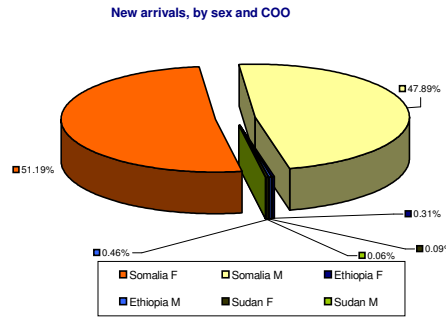

### Weekly New Registration Population Composition

08/08/11 - 14/08/11

8th Aug - 14th Aug 11	Total	
	F	M
Individuals	3,380	3,172
Households	898	930

Breakdown by Country of Origin / Sex					
Somalia		Ethiopia		Sudan	
F	M	F	M	F	M
3,354	3,138	20	30	6	4
888	912	8	18	2	0

**Notes:** Dadaab refugee camps continue to receive a significant number of new arrivals. A total of 98,743 have been registered since the start of this Year with 97,416 individuals arriving from Somalia, 1,189 from Ethiopia, 109 from Sudan, 13 from the Democratic Republic of Congo, 4 from Burundi, 6 from Uganda, 1 from Eritrea, 1 from Côte d'Ivoire and 4 from Rwanda. 6,552 individuals have been registered during the week of 8th August - 14th August of this Year, with 6,492 arriving from Somalia, 50 from Ethiopia and 10 from Sudan.

As of 14th August 2011, the overall population in the Dadaab camps stood at 406,385 persons. The average family size registered during the reporting period stood at 4 individuals. Family size 1 households represented 30% of all newly registered households.

**NB:** This report reflects registration trends. In addition to new arrivals reported here, the overall population in Dadaab also increases through new births, in-situ registration (of persons who arrived in a previous period but reported for registration later), family reunification, and various other data adjustments. Analysis and projections are based on actual persons registered in the UNHCR registration database (proGres)