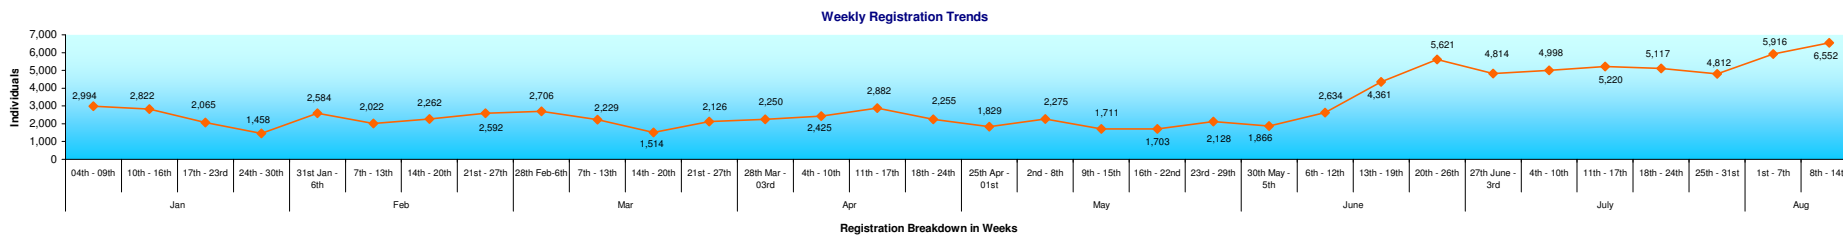

### Weekly New Registration Population Composition

08/08/11 - 14/08/11

8th Aug - 14th Aug 11	Total	
	F	M
Individuals	3,380	3,172
Households	898	930

Breakdown by Country of Origin / Sex					
Somalia		Ethiopia		Sudan	
F	M	F	M	F	M
3,354	3,138	20	30	6	4
888	912	8	18	2	0

**Notes:** Dadaab refugee camps continue to receive a significant number of new arrivals. A total of 98,743 have been registered since the start of this Year with 97,416 individuals arriving from Somalia, 1,189 from Ethiopia, 109 from Sudan, 13 from the Democratic Republic of Congo, 4 from Burundi, 6 from Uganda, 1 from Eritrea, 1 from Côte d'Ivoire and 4 from Rwanda. 6,552 individuals have been registered during the week of 8th August - 14th August of this Year, with 6,492 arriving from Somalia, 50 from Ethiopia and 10 from Sudan.

As of 14th August 2011, the overall population in the Dadaab camps stood at 406,385 persons. The average family size registered during the reporting period stood at 4 individuals. Family size 1 households represented 30% of all newly registered households.

**NB:** This report reflects registration trends. In addition to new arrivals reported here, the overall population in Dadaab also increases through new births, in-situ registration (of persons who arrived in a previous period but reported for registration later), family reunification, and various other data adjustments. Analysis and projections are based on actual persons registered in the UNHCR registration database (proGres)