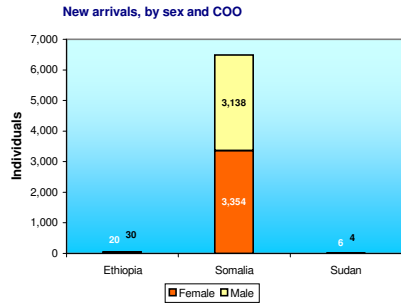

### Weekly New Registration Population Composition

08/08/11 - 14/08/11

8th Aug - 14th Aug 11	Total	
	F	M
Individuals	3,380	3,172
Households	898	930

Breakdown by Country of Origin / Sex					
Somalia		Ethiopia		Sudan	
F	M	F	M	F	M
3,354	3,138	20	30	6	4
888	912	8	18	2	0

**Notes:** Dadaab refugee camps continue to receive a significant number of new arrivals. A total of 98,743 have been registered since the start of this Year with 97,416 individuals arriving from Somalia, 1,189 from Ethiopia, 109 from Sudan, 13 from the Democratic Republic of Congo, 4 from Burundi, 6 from Uganda, 1 from Eritrea, 1 from Côte d'Ivoire and 4 from Rwanda. 6,552 individuals have been registered during the week of 8th August - 14th August of this Year, with 6,492 arriving from Somalia, 50 from Ethiopia and 10 from Sudan.

As of 14th August 2011, the overall population in the Dadaab camps stood at 406,385 persons. The average family size registered during the reporting period stood at 4 individuals. Family size 1 households represented 30% of all newly registered households.