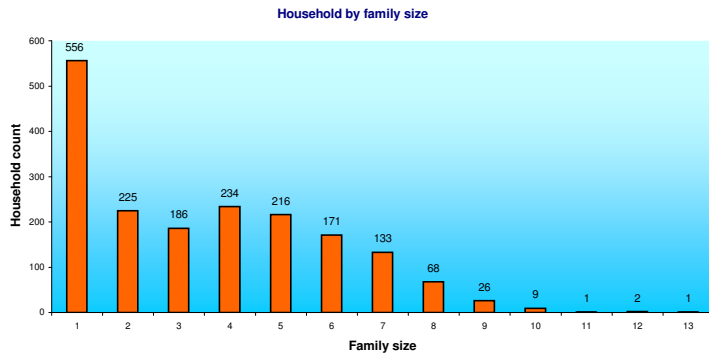

### Weekly New Registration Population Composition

08/08/11 - 14/08/11

8th Aug - 14th Aug 11	Total	
	F	M
Individuals	3,380	3,172
Households	898	930

Breakdown by Country of Origin / Sex					
Somalia		Ethiopia		Sudan	
F	M	F	M	F	M
3,354	3,138	20	30	6	4
888	912	8	18	2	0

**Notes:** Dadaab refugee camps continue to receive a significant number of new arrivals. A total of 98,743 have been registered since the start of this Year with 97,416 individuals arriving from Somalia, 1,189 from Ethiopia, 109 from Sudan, 13 from the Democratic Republic of Congo, 4 from Burundi, 6 from Uganda, 1 from Eritrea, 1 from Côte d'Ivoire and 4 from Rwanda. 6,552 individuals have been registered during the week of 8th August - 14th August of this Year, with 6,492 arriving from Somalia, 50 from Ethiopia and 10 from Sudan.

As of 14th August 2011, the overall population in the Dadaab camps stood at 406,385 persons. The average family size registered during the reporting period stood at 4 individuals. Family size 1 households represented 30% of all newly registered households.

**NB:** This report reflects registration trends. In addition to new arrivals reported here, the overall population in Dadaab also increases through new births, in-situ registration (of persons who arrived in a previous period but reported for registration later), family reunification, and various other data adjustments. Analysis and projections are based on actual persons registered in the UNHCR registration database (proGres)