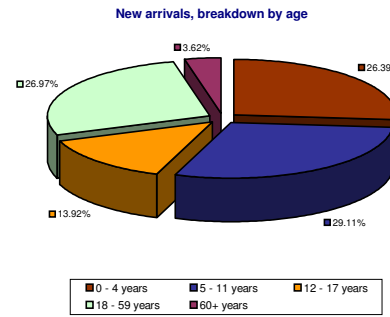

### Weekly New Registration Population Composition

08/08/11 - 14/08/11

8th Aug - 14th Aug 11	Total	
	F	M
Individuals	3,380	3,172
Households	898	930

Breakdown by Country of Origin / Sex					
Somalia		Ethiopia		Sudan	
F	M	F	M	F	M
3,354	3,138	20	30	6	4
888	912	8	18	2	0

**Notes:** Dadaab refugee camps continue to receive a significant number of new arrivals. A total of 98,743 have been registered since the start of this Year with 97,416 individuals arriving from Somalia, 1,189 from Ethiopia, 109 from Sudan, 13 from the Democratic Republic of Congo, 4 from Burundi, 6 from Uganda, 1 from Eritrea, 1 from Côte d'Ivoire and 4 from Rwanda. 6,552 individuals have been registered during the week of 8th August - 14th August of this Year, with 6,492 arriving from Somalia, 50 from Ethiopia and 10 from Sudan.

As of 14th August 2011, the overall population in the Dadaab camps stood at 406,385 persons. The average family size registered during the reporting period stood at 4 individuals. Family size 1 households represented 30% of all newly registered households.