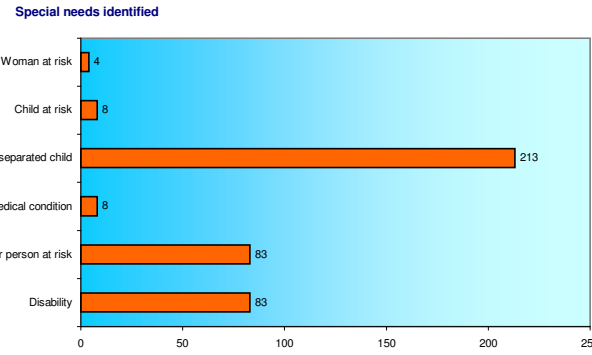

### Weekly New Registration Population Composition

08/08/11 - 14/08/11

8th Aug - 14th Aug 11	Total	
	F	M
Individuals	3,380	3,172
Households	898	930

Breakdown by Country of Origin / Sex					
Somalia		Ethiopia		Sudan	
F	M	F	M	F	M
3,354	3,138	20	30	6	4
888	912	8	18	2	0

**Notes:** Dadaab refugee camps continue to receive a significant number of new arrivals. A total of 98,743 have been registered since the start of this Year with 97,416 individuals arriving from Somalia, 1,189 from Ethiopia, 109 from Sudan, 13 from the Democratic Republic of Congo, 4 from Burundi, 6 from Uganda, 1 from Eritrea, 1 from Côte d'Ivoire and 4 from Rwanda. 6,552 individuals have been registered during the week of 8th August - 14th August of this Year, with 6,492 arriving from Somalia, 50 from Ethiopia and 10 from Sudan.

As of 14th August 2011, the overall population in the Dadaab camps stood at 406,385 persons. The average family size registered during the reporting period stood at 4 individuals. Family size 1 households represented 30% of all newly registered households.

**NB:** This report reflects registration trends. In addition to new arrivals reported here, the overall population in Dadaab also increases through new births, in-situ registration (of persons who arrived in a previous period but reported for registration later), family reunification, and various other data adjustments. Analysis and projections are based on actual persons registered in the UNHCR registration database (proGres)