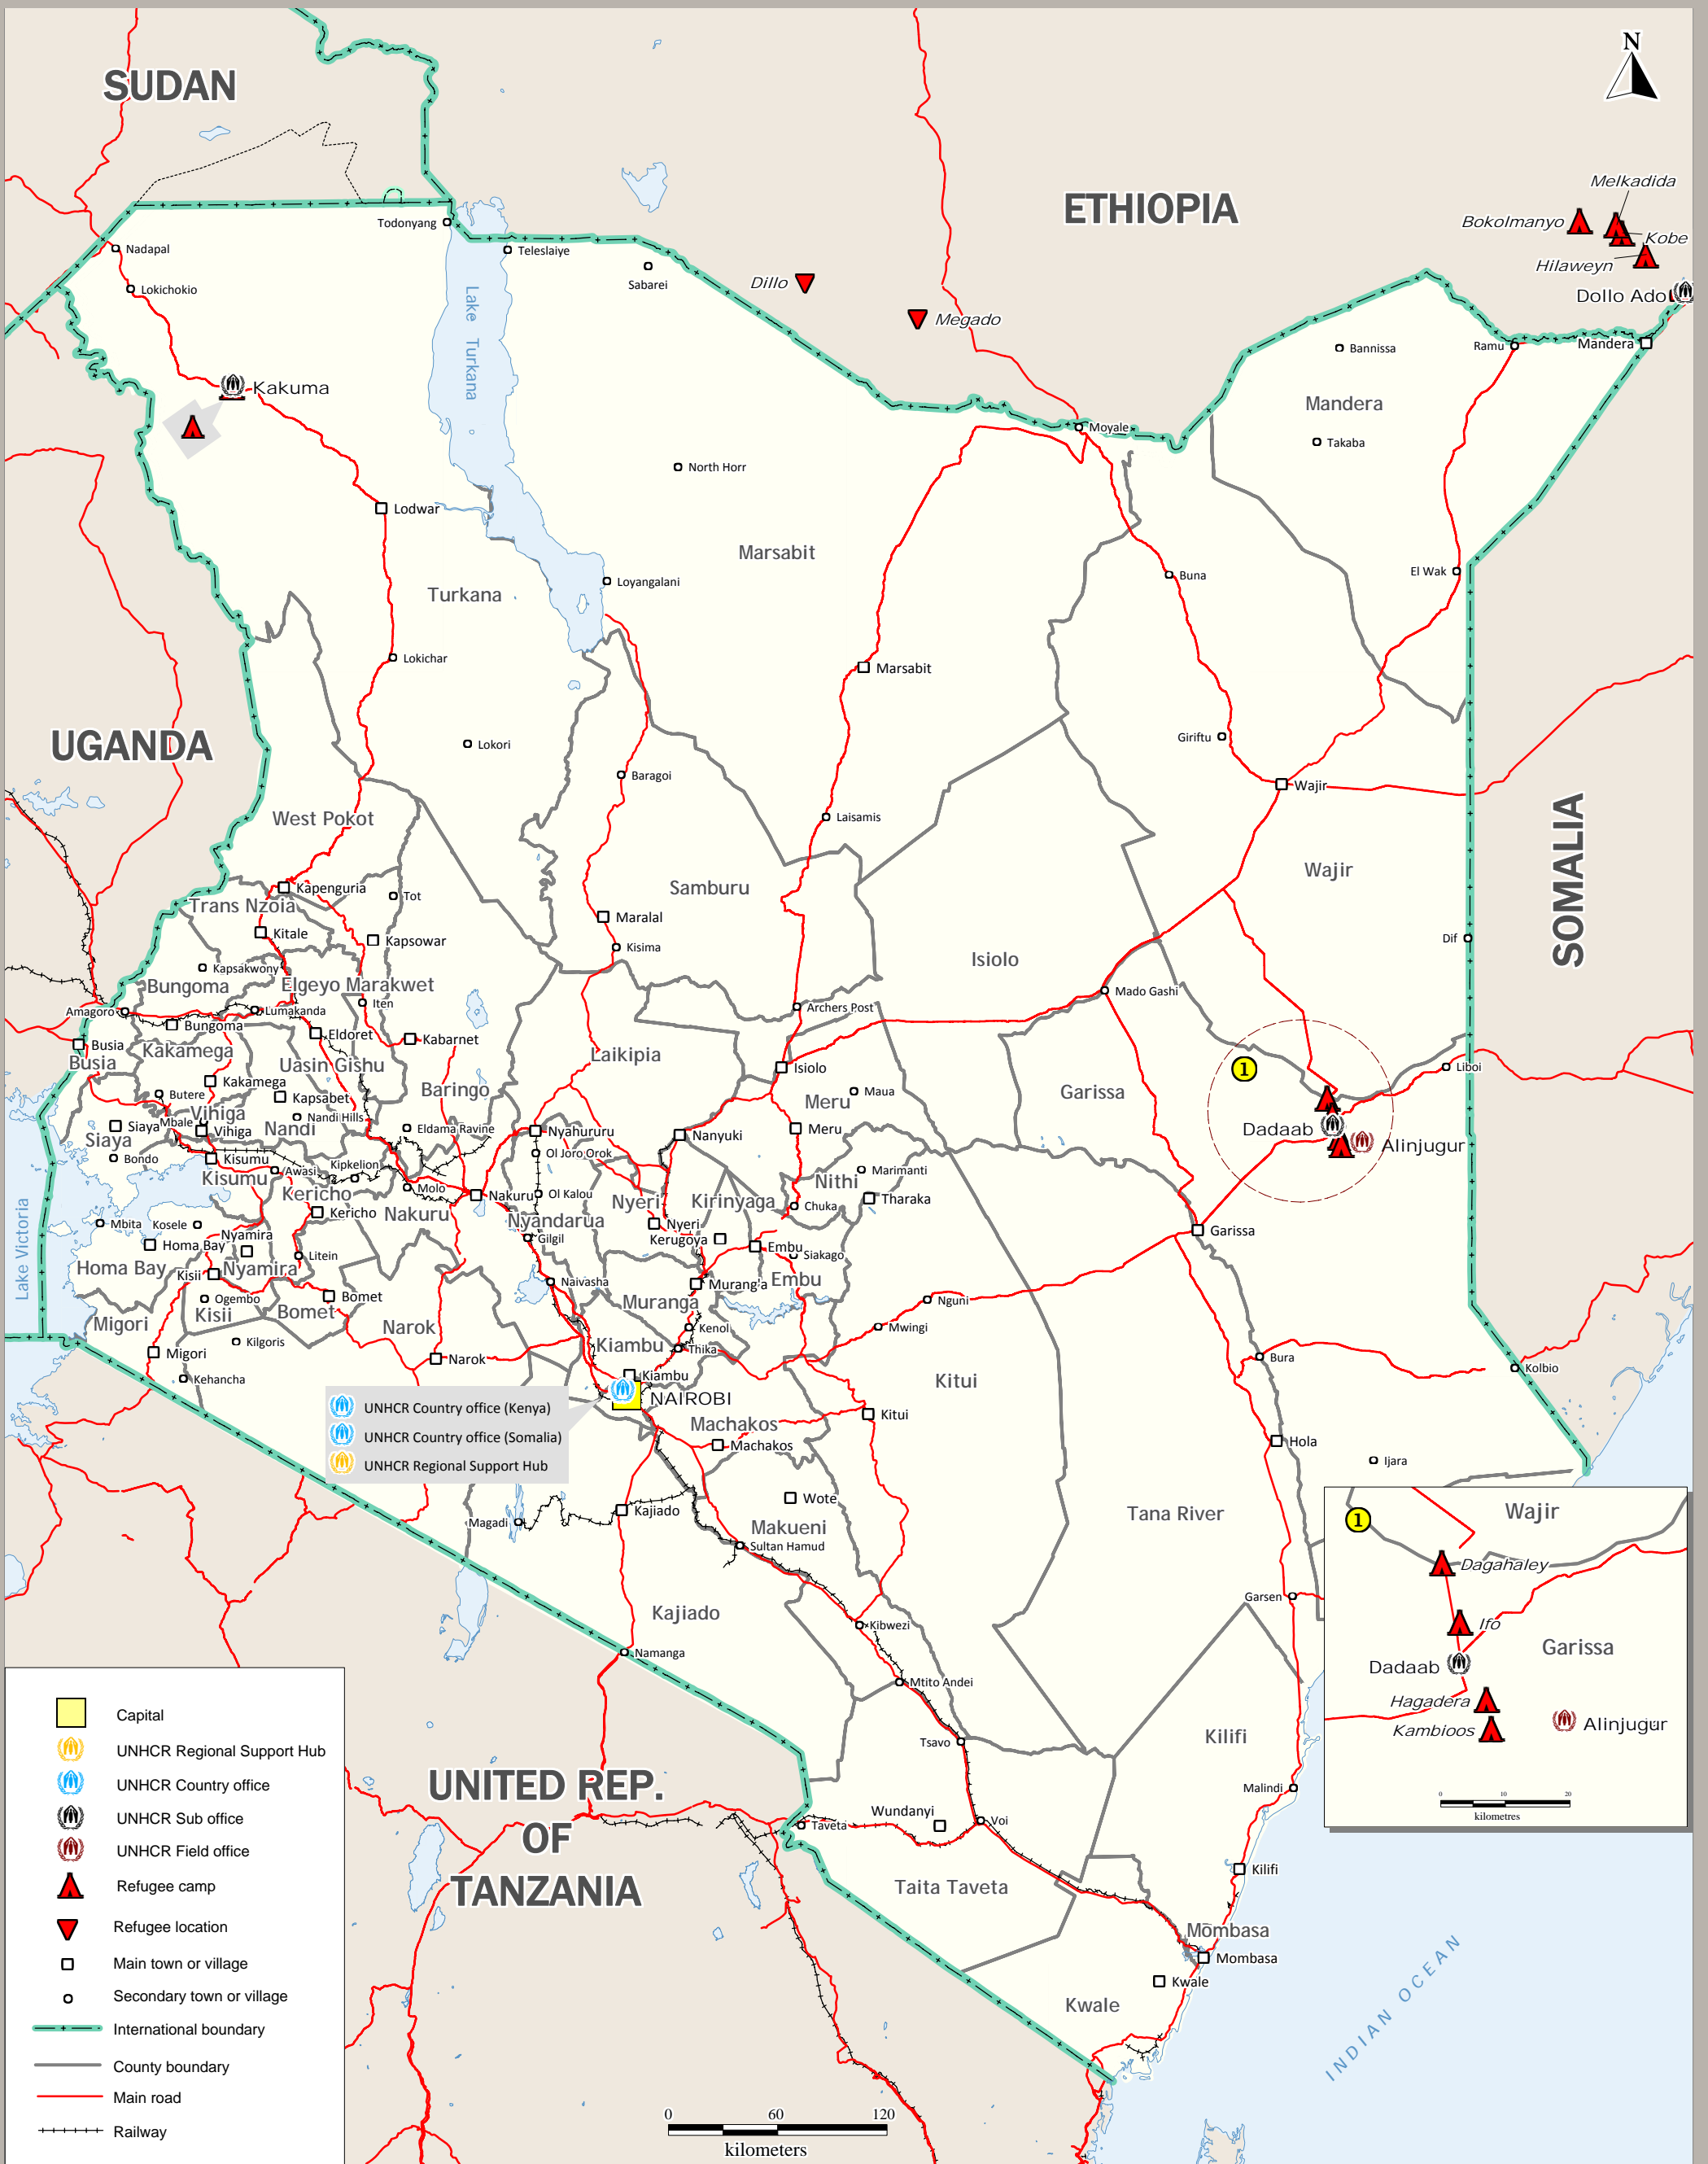

# UNHCR Presence in Kenya

As of September 2011

Geographic Information Systems and Mapping Unit  
UNHCR Regional Support Hub in Nairobi

Tel.: +254 20 4222000 Email: kennarsh@unhcr.org

Sources:  
UNHCR, Global Insight digital mapping © 1998  
Europa Technologies Ltd.

The boundaries and names shown and the designations used on this map do not imply official endorsement or acceptance by the United Nations.

- UNHCR Country office (Kenya)
- UNHCR Country office (Somalia)
- UNHCR Regional Support Hub

- Capital
- UNHCR Regional Support Hub
- UNHCR Country office
- UNHCR Sub office
- UNHCR Field office
- Refugee camp
- Refugee location
- Main town or village
- Secondary town or village
- International boundary
- County boundary
- Main road
- Railway

0 60 120  
kilometers