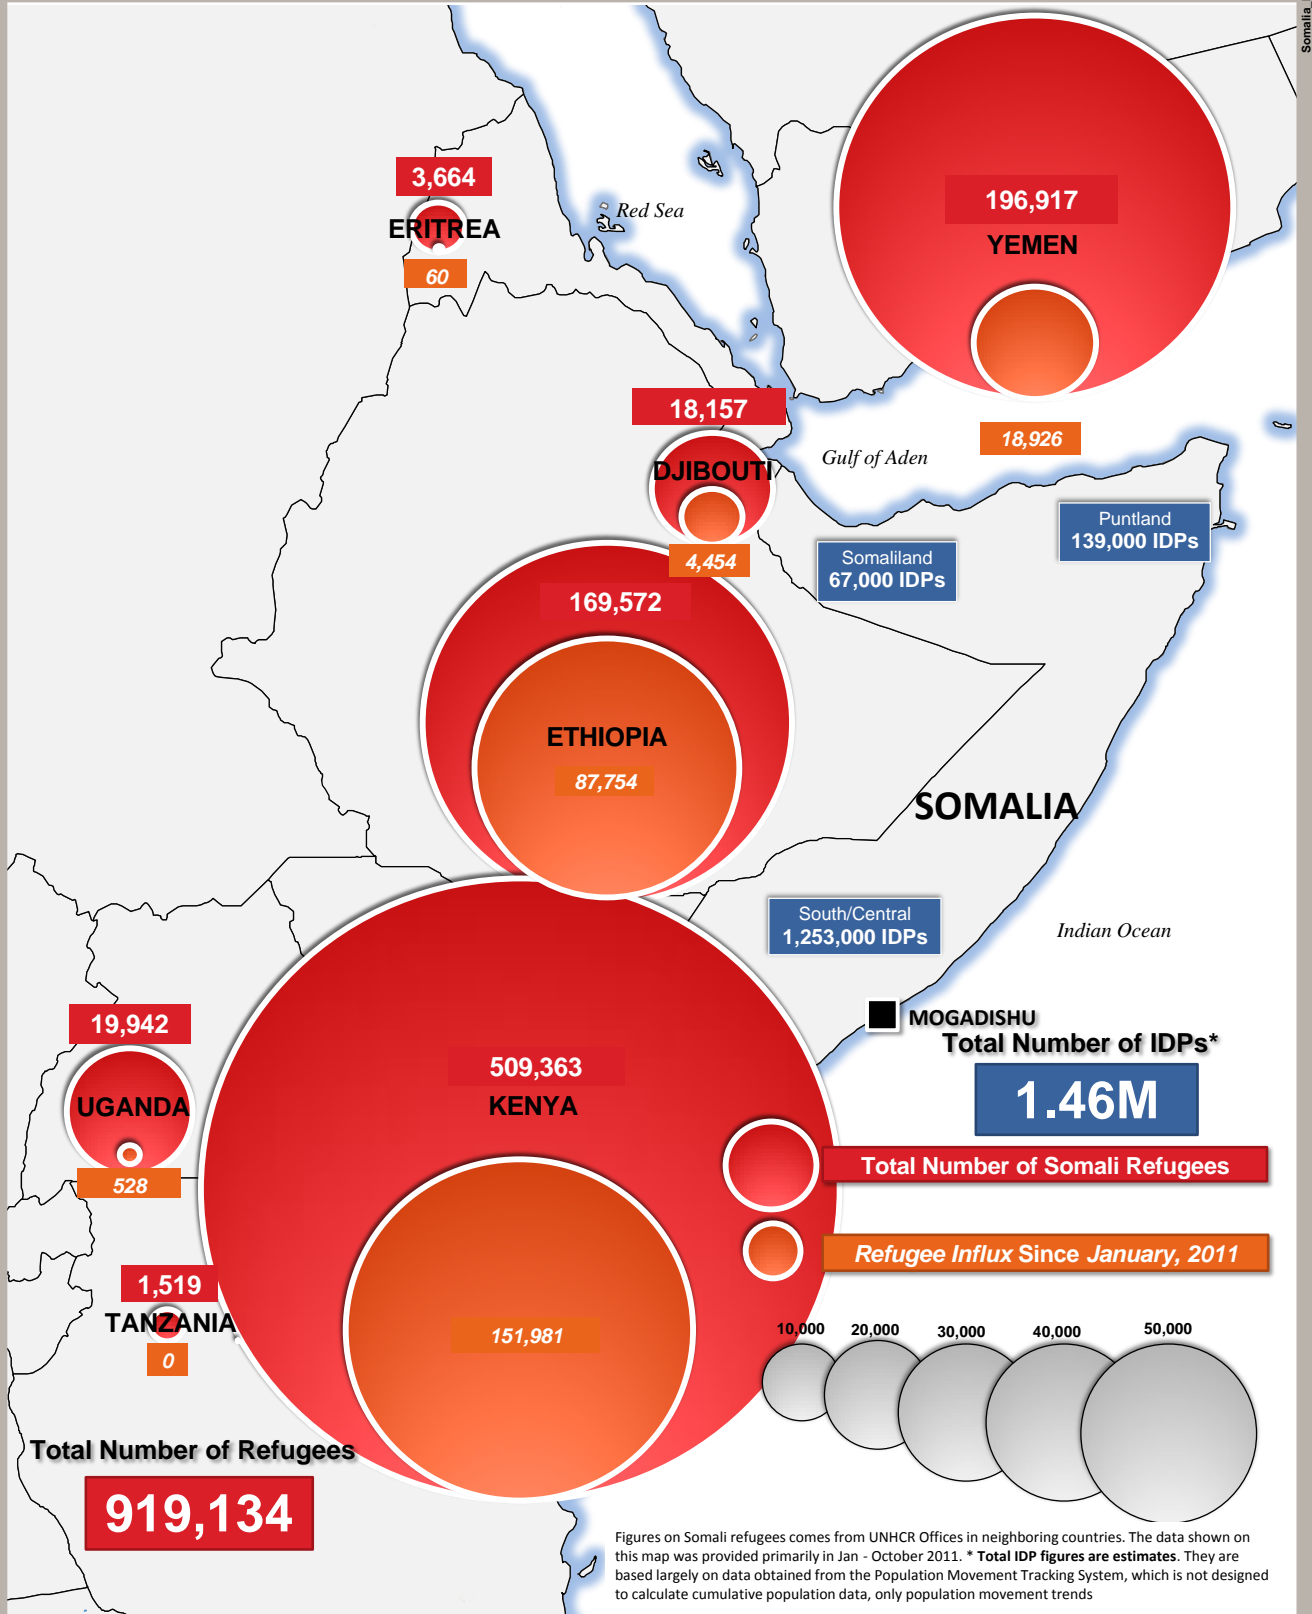

Somali Refugees in the Region

As of 30 September 2011

UNHCR Somalia
Nairobi, Kenya

Figures on Somali refugees comes from UNHCR Offices in neighboring countries. The data shown on this map was provided primarily in Jan - October 2011. * Total IDP figures are estimates. They are based largely on data obtained from the Population Movement Tracking System, which is not designed to calculate cumulative population data, only population movement trends