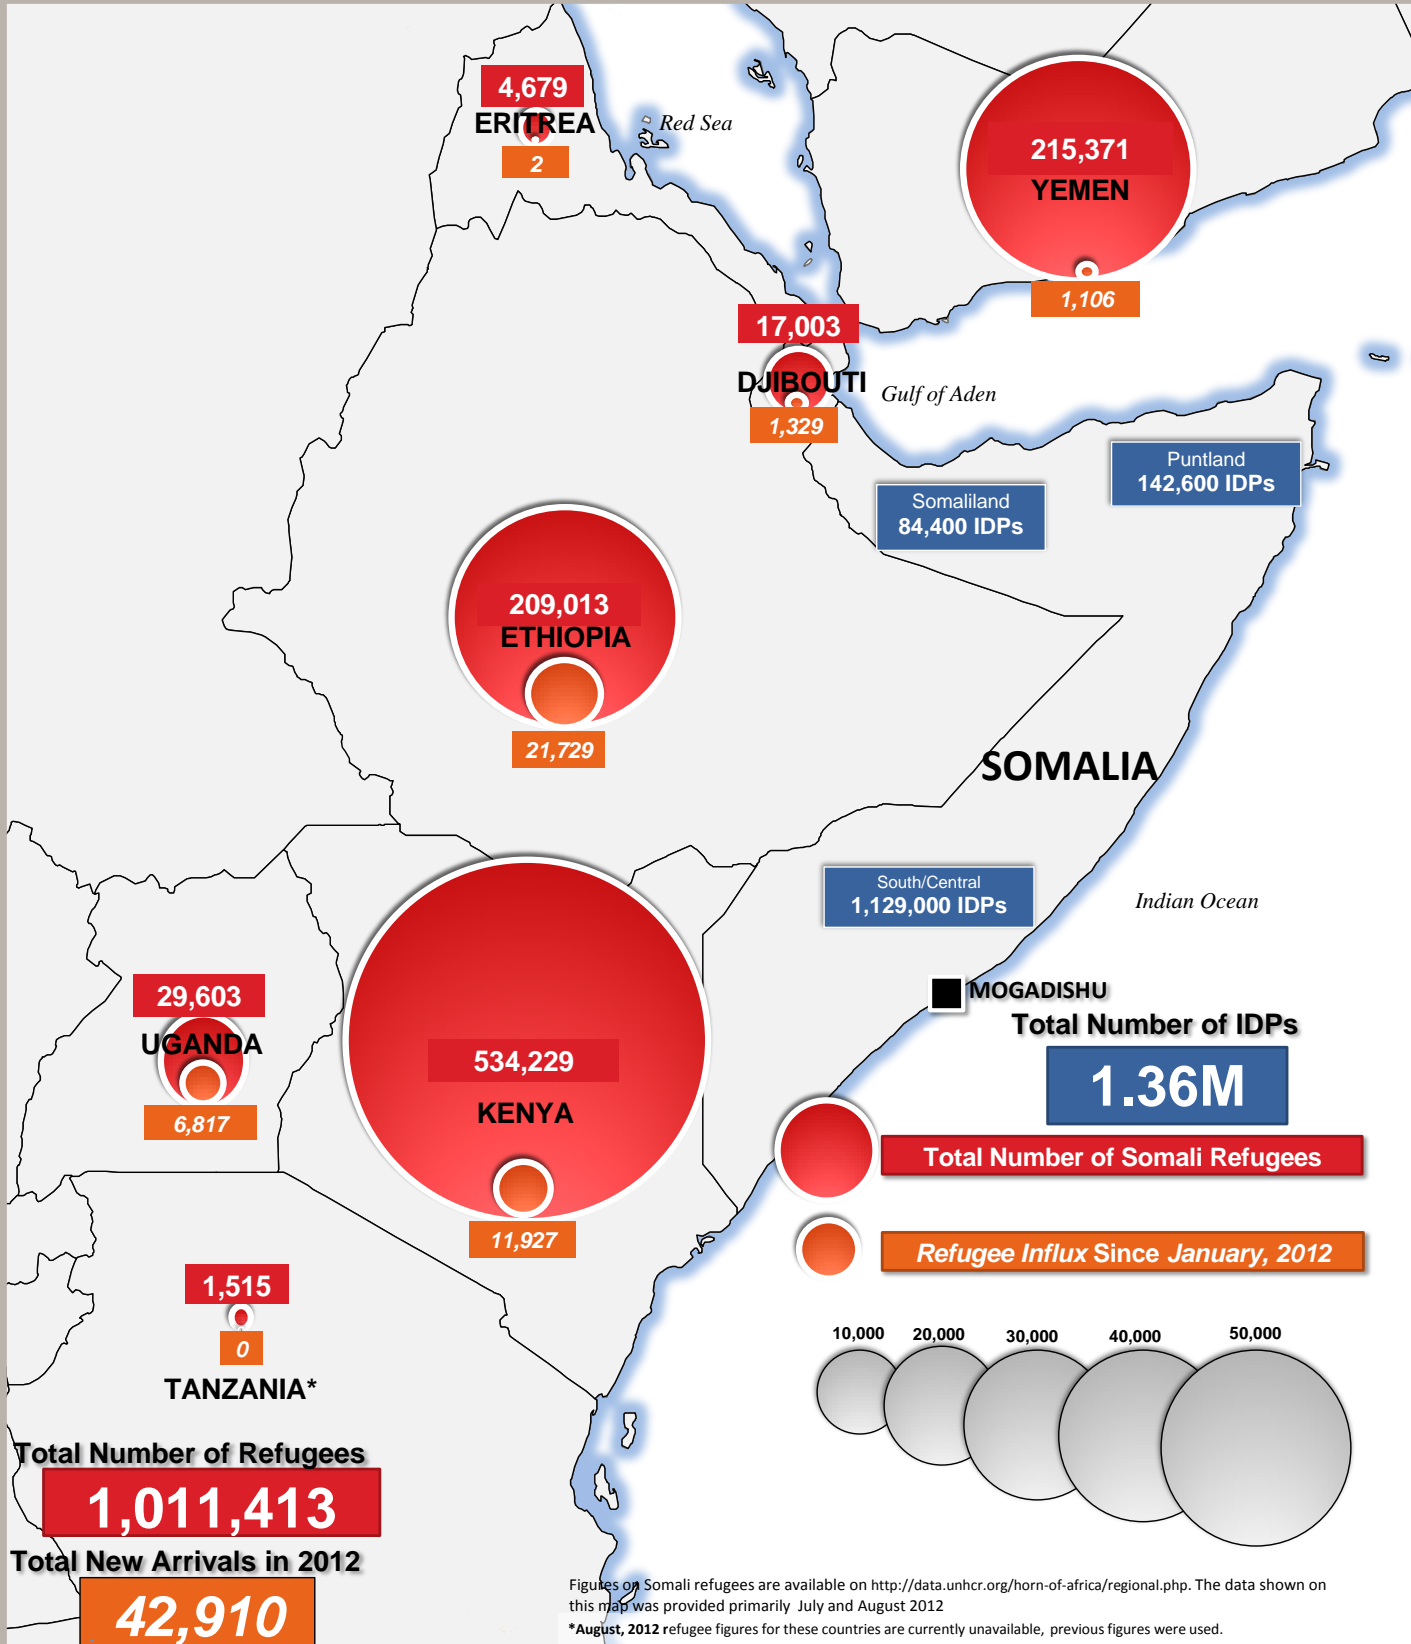

Somali Refugees in the Region

As of 22 August 2012

UNHCR Somalia
Nairobi, Kenya

Sources:
UNHCR Offices, Various IDP assessments including the Somalia IASC PMT project Global Insight digital mapping © 1998 Europa Technologies Ltd.

The boundaries and names shown and the designations used on this map do not imply official endorsement or acceptance by the United Nations.

Total Number of Refugees
1,011,413

Total New Arrivals in 2012
42,910

Figures on Somali refugees are available on <http://data.unhcr.org/horn-of-africa/regional.php>. The data shown on this map was provided primarily July and August 2012

*August, 2012 refugee figures for these countries are currently unavailable, previous figures were used.