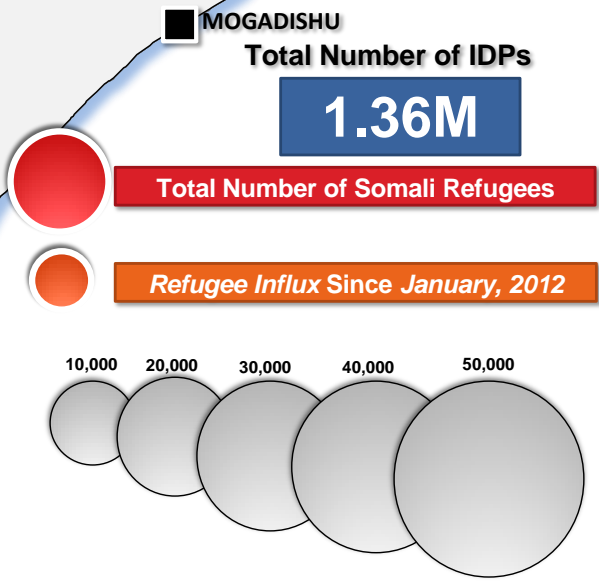

Somali Refugees in the Region

As of 22 August 2012

UNHCR Somalia
Nairobi, Kenya

Sources:
UNHCR Offices, Various IDP assessments including the Somalia IASC PMT project Global Insight digital mapping © 1998 Europa Technologies Ltd.

The boundaries and names shown and the designations used on this map do not imply official endorsement or acceptance by the United Nations.

Total Number of Refugees
1,011,413

Total New Arrivals in 2012
42,910

Figures on Somali refugees are available on <http://data.unhcr.org/horn-of-africa/regional.php>. The data shown on this map was provided primarily July and August 2012

*August, 2012 refugee figures for these countries are currently unavailable, previous figures were used.