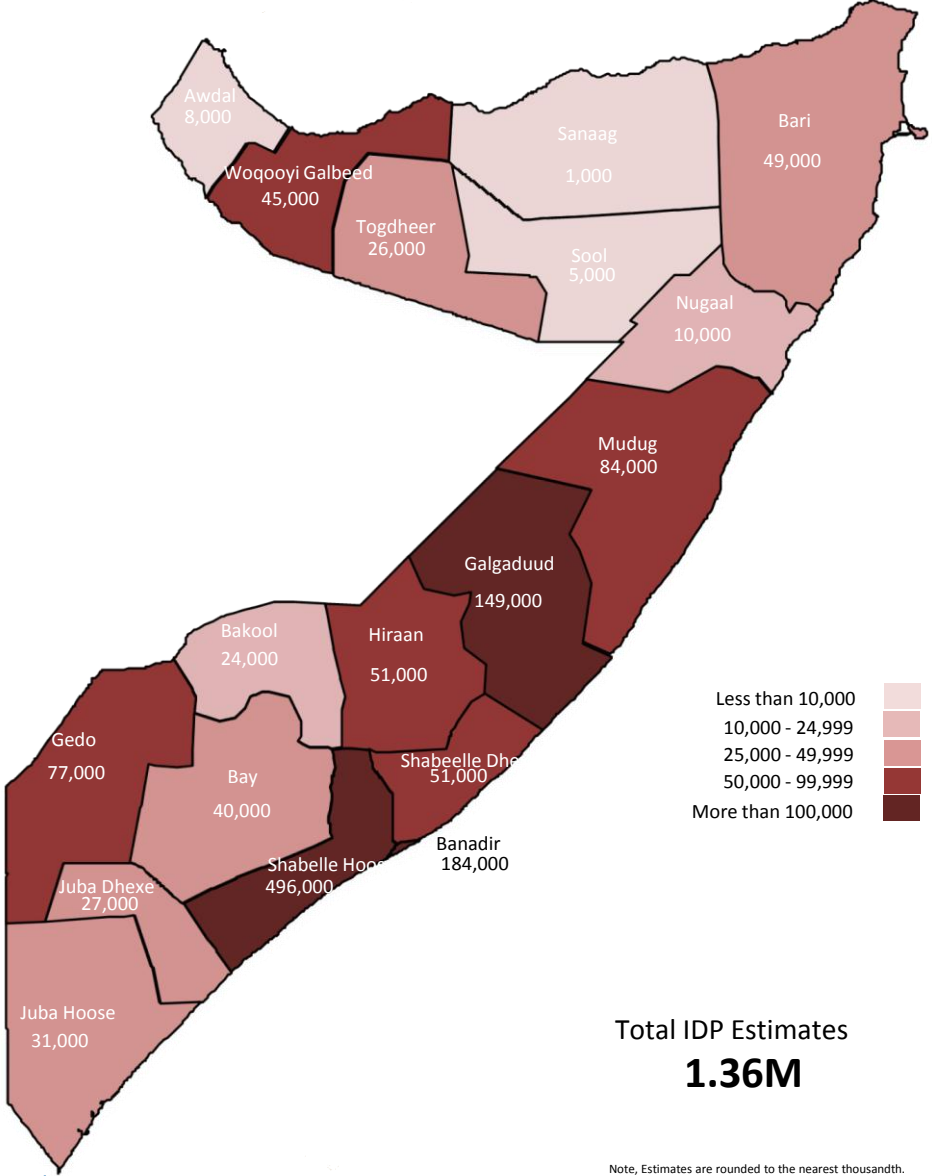

Total IDPs by Region

October - 2012

Total IDP Estimates
1.36M