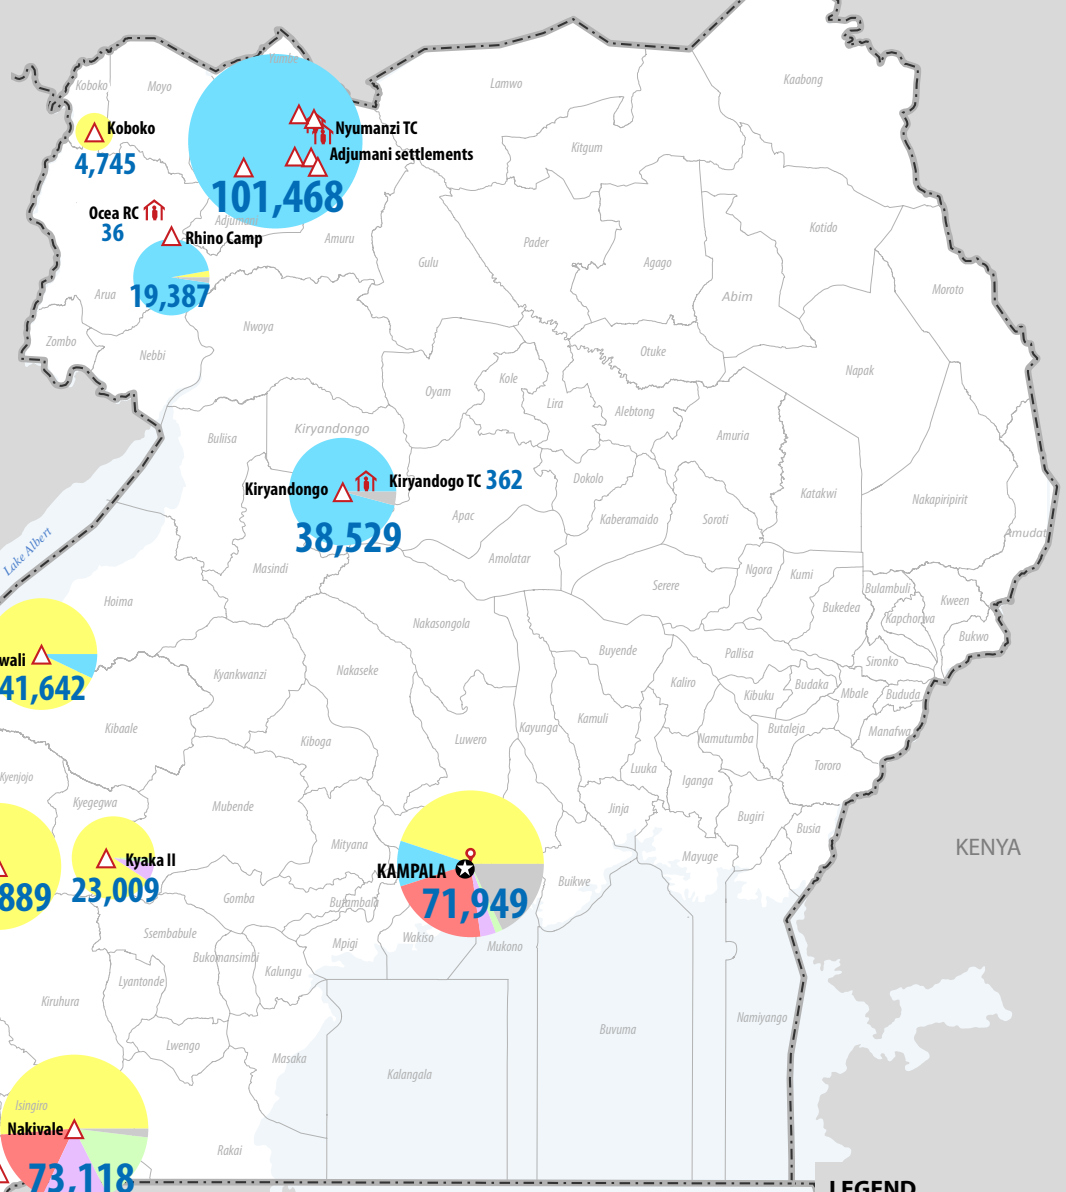

UGANDA: Refugees and asylum-seekers | 01 April 2015

433,595 registered refugees and asylum-seekers

JUBA

SOUTH SUDAN

DEMOCRATIC
REPUBLIC
OF THE CONGO

KENYA

RWANDA

KIGALI

UNITED REPUBLIC OF
TANZANIA

LEGEND

- Capital
- Urban refugee location
- Refugee settlement
- Refugee transit centre
- International boundary
- District boundary

Source countries of refugees

- DR Congo [44%]
- South Sudan [39%]
- Somalia [6%]
- Rwanda [4%]
- Burundi [3%]
- Others [4%]

20km