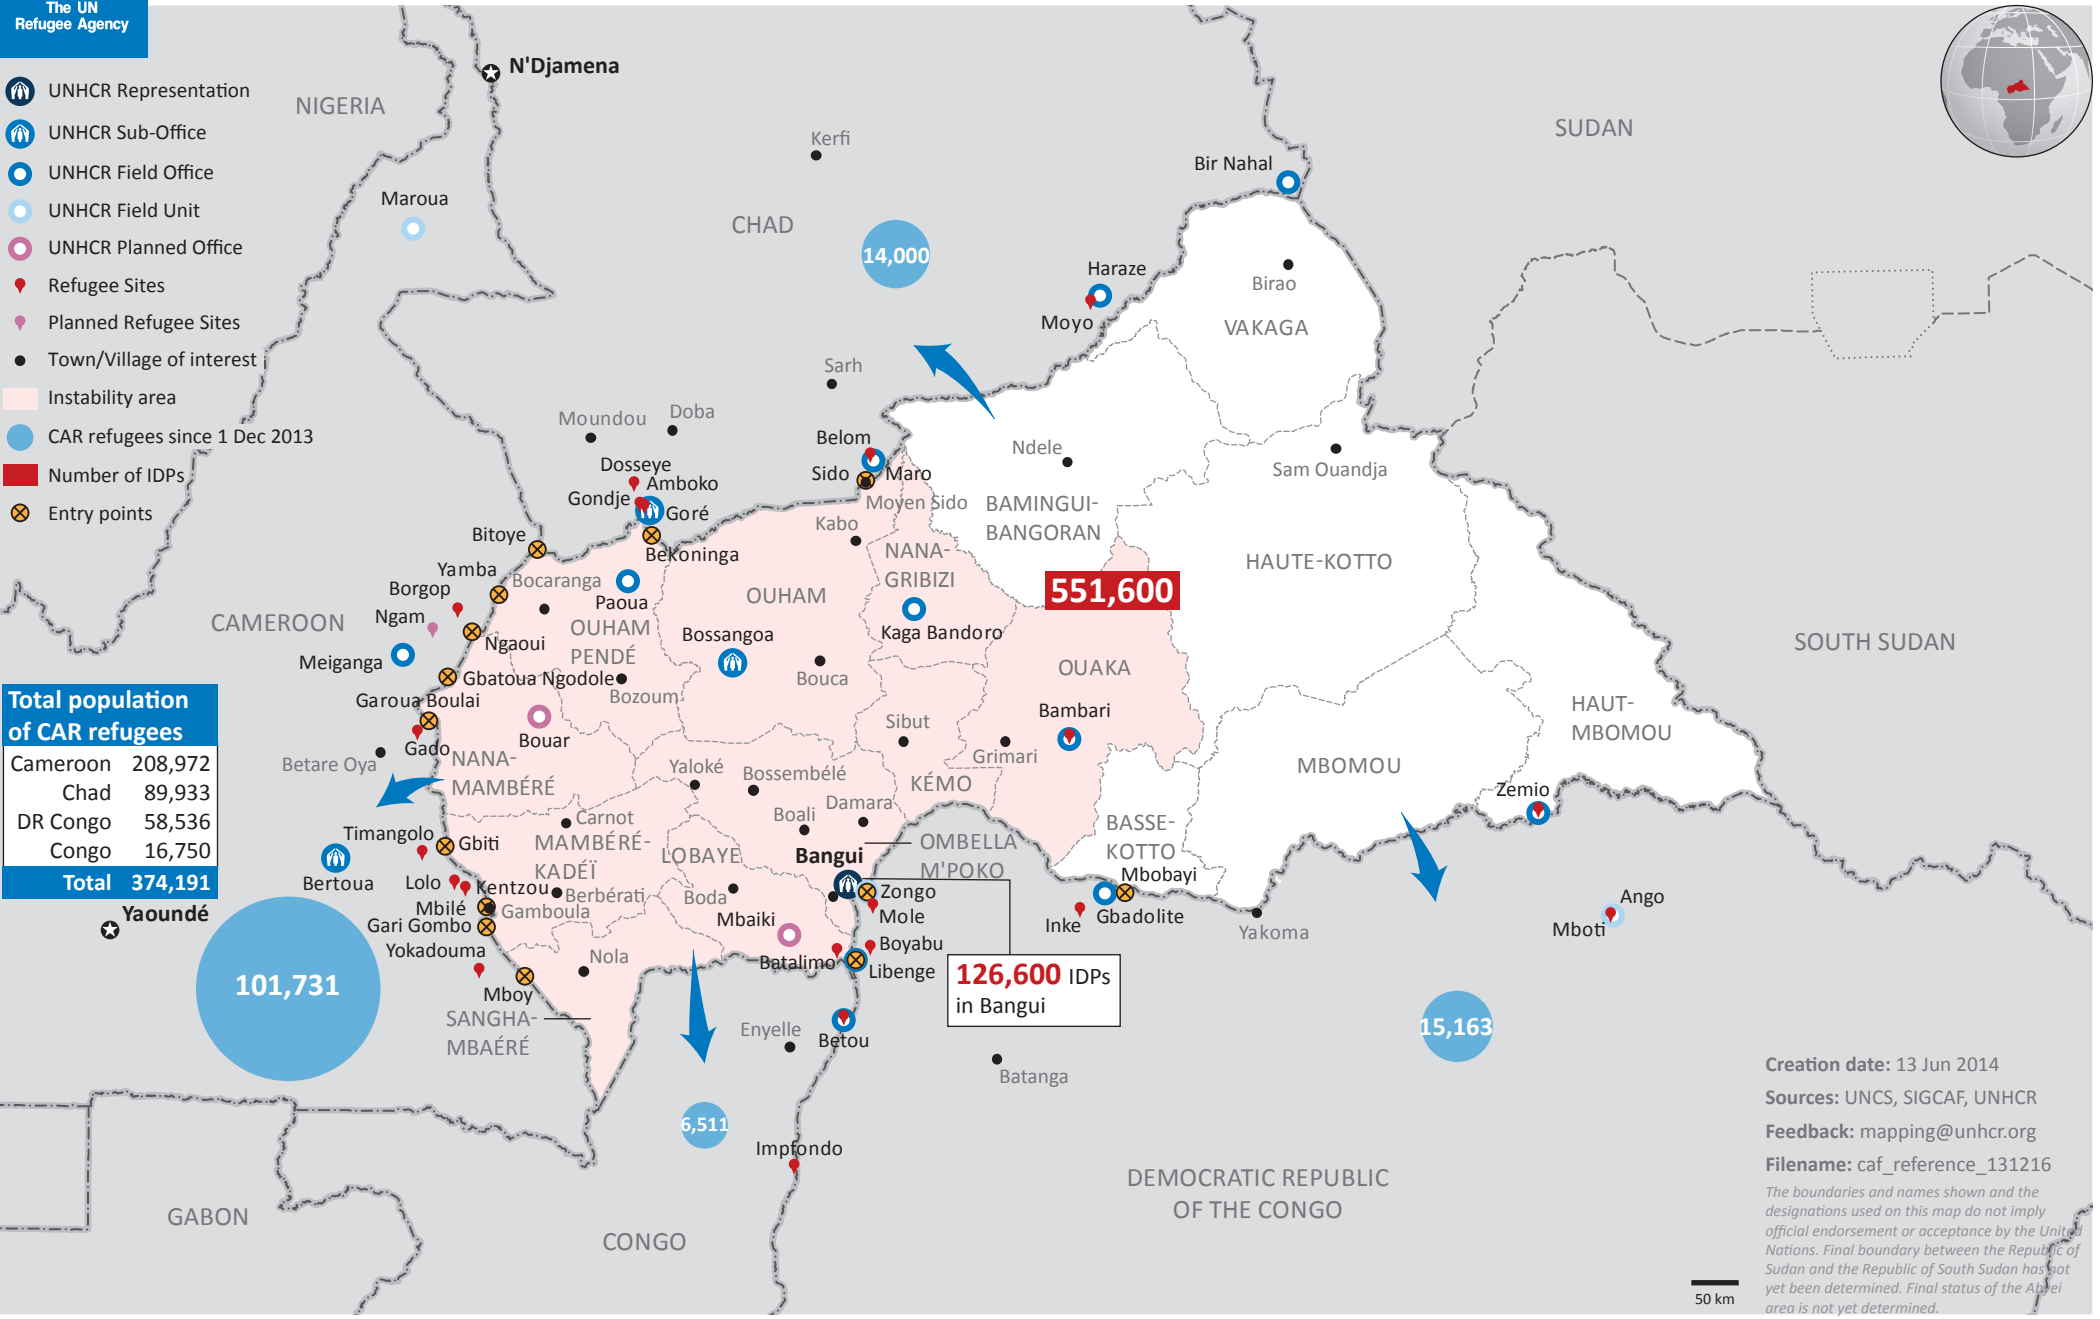

Central African Republic Emergency Situation

as of 13 June 2014

UNHCR Regional Bureau for Africa

- UNHCR Representation
- UNHCR Sub-Office
- UNHCR Field Office
- UNHCR Field Unit
- UNHCR Planned Office
- Refugee Sites
- Planned Refugee Sites
- Town/Village of interest
- Instability area
- CAR refugees since 1 Dec 2013
- Number of IDPs
- Entry points

Total population of CAR refugees	
Cameroon	208,972
Chad	89,933
DR Congo	58,536
Congo	16,750
Total	374,191

Creation date: 13 Jun 2014
 Sources: UNCS, SIGCAF, UNHCR
 Feedback: mapping@unhcr.org
 Filename: caf_reference_131216
 The boundaries and names shown and the designations used on this map do not imply official endorsement or acceptance by the United Nations. Final boundary between the Republic of Sudan and the Republic of South Sudan has not yet been determined. Final status of the Abyei area is not yet determined.