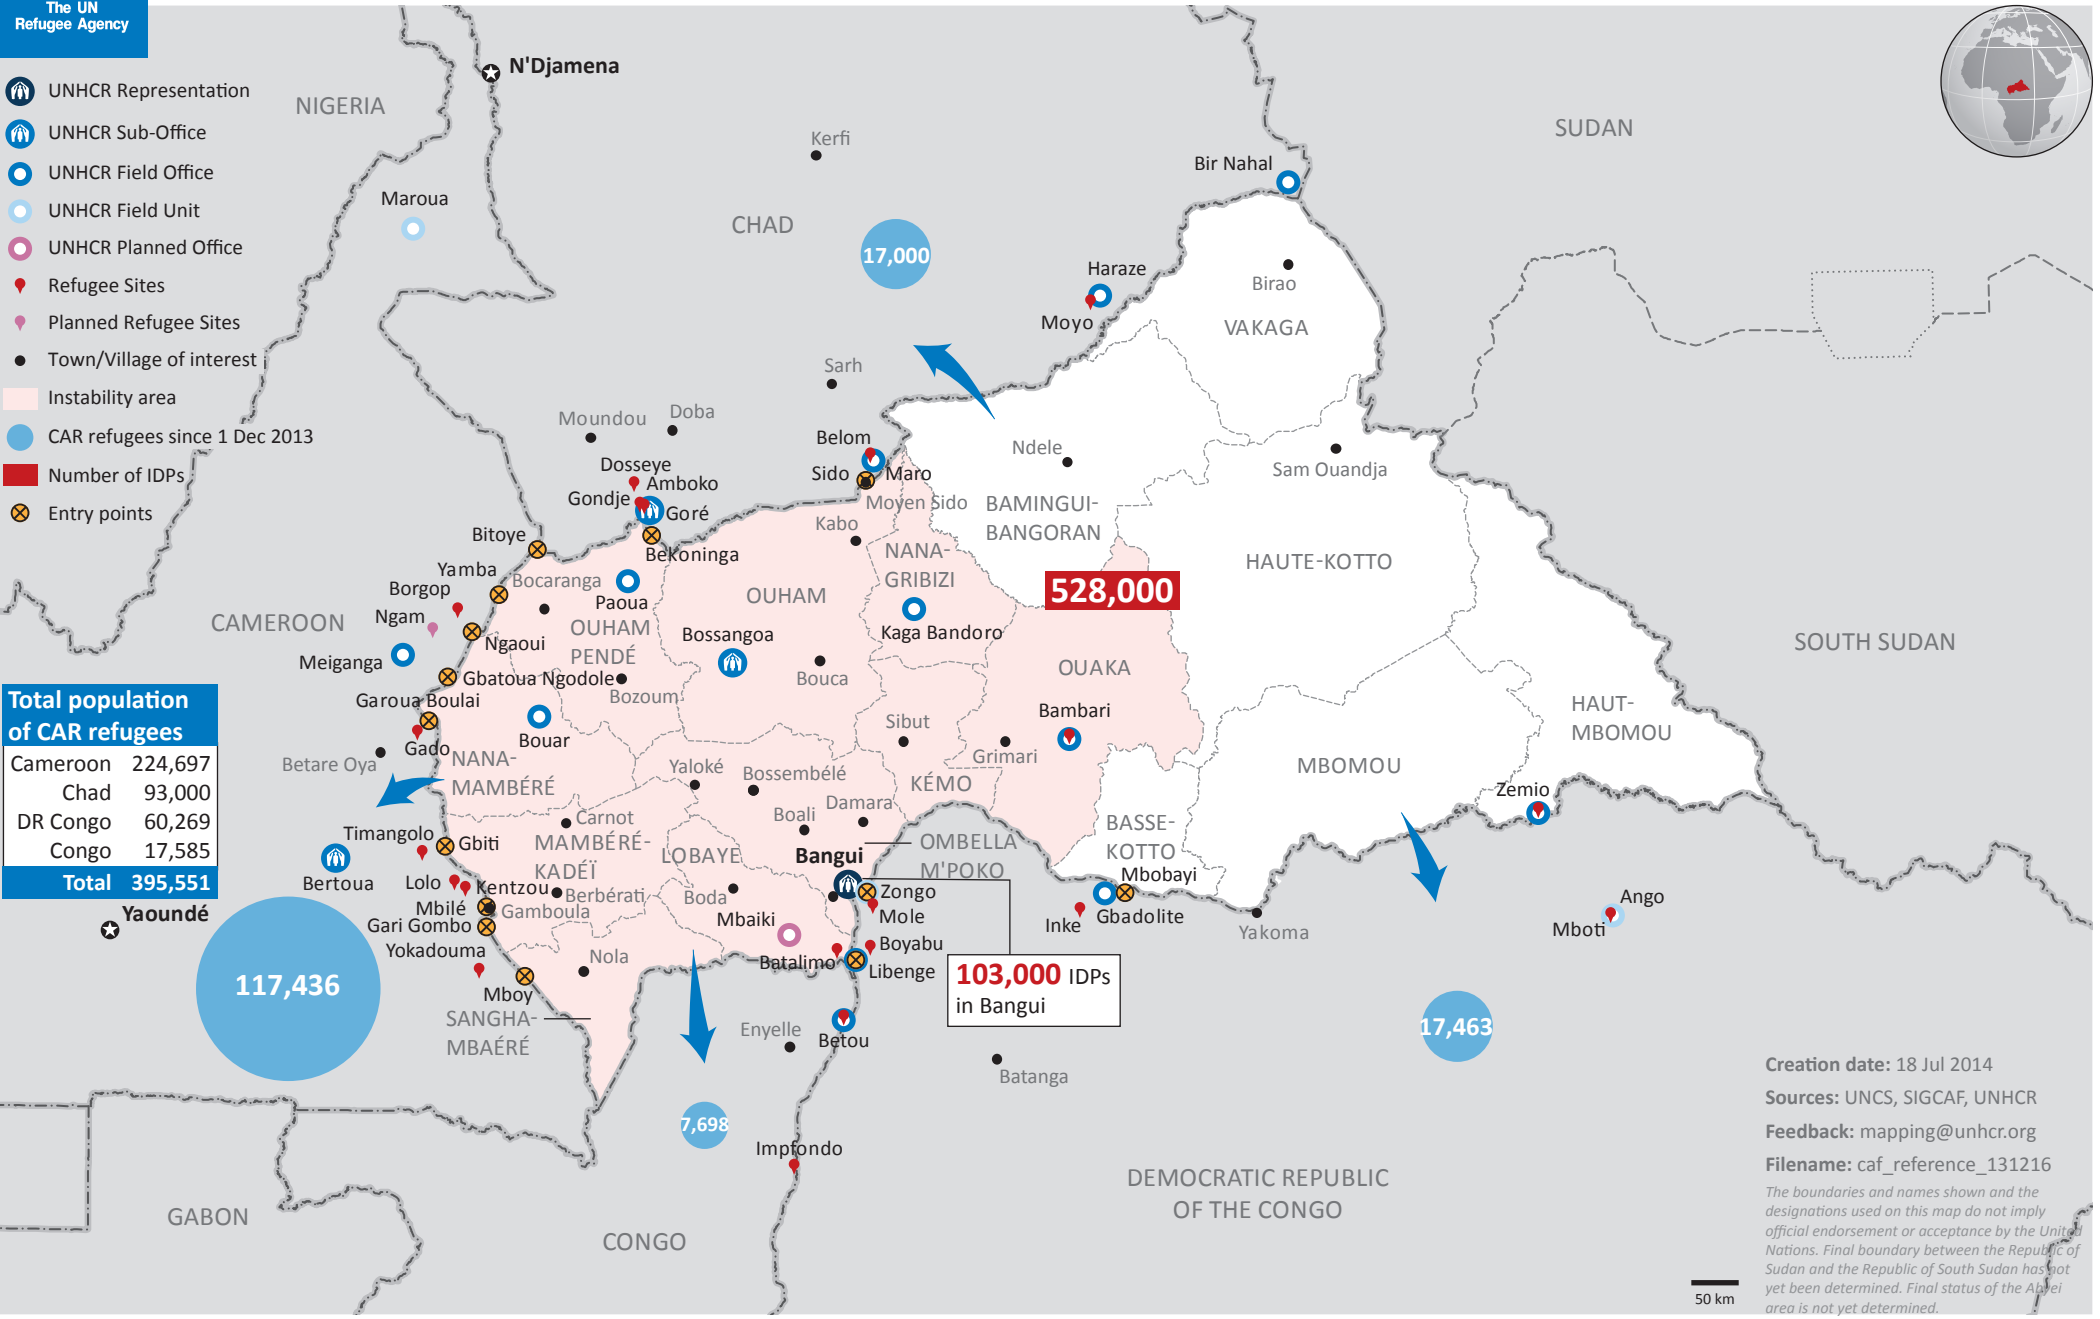

Central African Republic Emergency Situation

as of 18 July 2014

UNHCR Regional Bureau for Africa

- UNHCR Representation
- UNHCR Sub-Office
- UNHCR Field Office
- UNHCR Field Unit
- UNHCR Planned Office
- Refugee Sites
- Planned Refugee Sites
- Town/Village of interest
- Instability area
- CAR refugees since 1 Dec 2013
- Number of IDPs
- Entry points

Total population of CAR refugees	
Cameroon	224,697
Chad	93,000
DR Congo	60,269
Congo	17,585
Total	395,551

Creation date: 18 Jul 2014
 Sources: UNCS, SIGCAF, UNHCR
 Feedback: mapping@unhcr.org
 Filename: caf_reference_131216

The boundaries and names shown and the designations used on this map do not imply official endorsement or acceptance by the United Nations. Final boundary between the Republic of Sudan and the Republic of South Sudan has not yet been determined. Final status of the Abyei area is not yet determined.